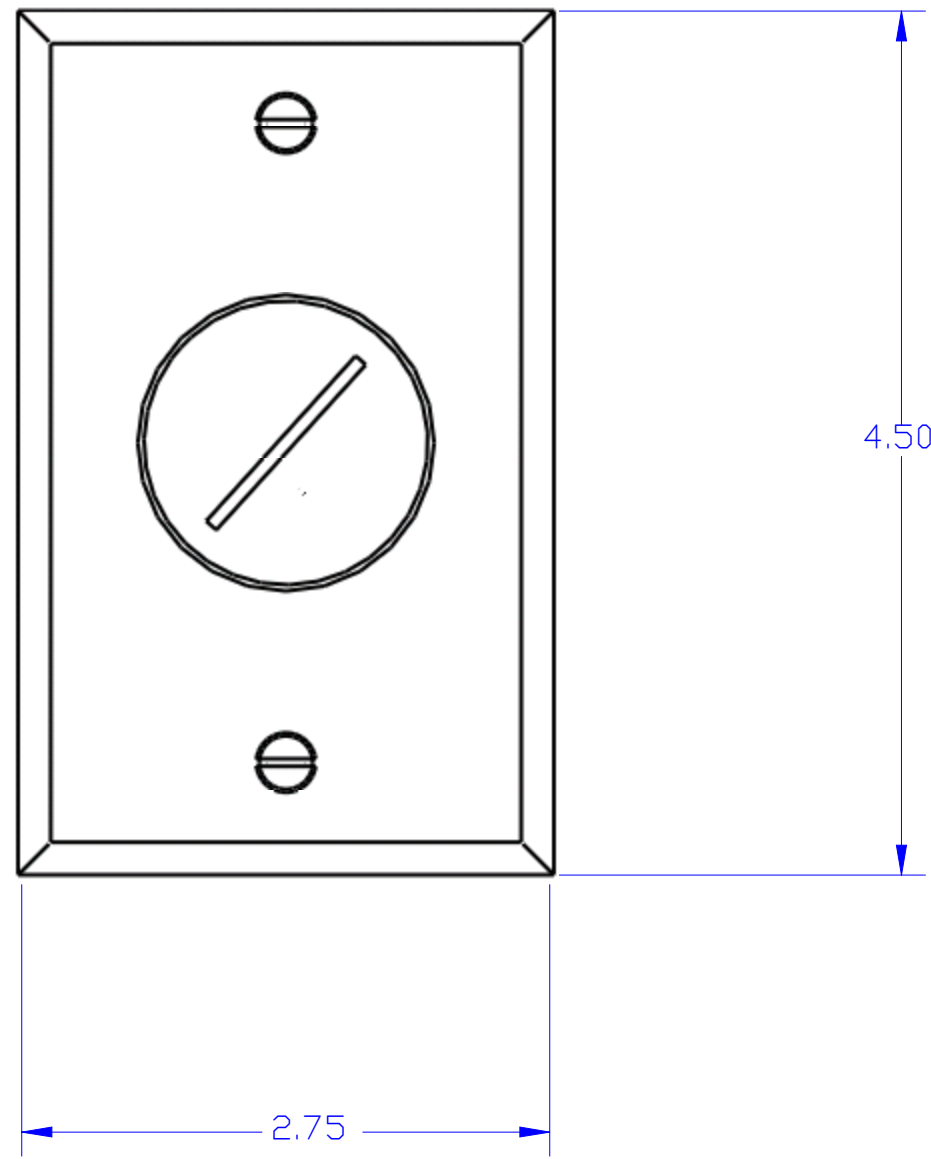

DESCRIPTION:
BRASS PLATED RECESSED FLOOR PLATE
ASSEMBLY (SINGLE RECEPTACLE)

6207-BP PLUG

BRASS, [2] 6-32 X .75
FLAT HEAD SCREW [1.25
ALSO PROVIDED]

YA115R

NEOPRENE GASKET

RRP-2-R

LEW ELECTRIC
FITTINGS COMPANY
SERVING THE ELECTRICAL INDUSTRY SINCE 1901
1801 W. St. Charles Rd. Maywood, IL 60153
PHONE: 708-345-2075

UNLESS OTHERWISE SPECIFIED:		NAME	DATE	TITLE: RRP-1-BP
DIMENSIONS ARE IN INCHES		DRAWN	P.J.G.	
TOLERANCES:				
FRACTIONAL ±				
ANGULAR: MATCH ± BEND ±				
TWO PLACE DECIMAL ±				
THREE PLACE DECIMAL ±				
INTERPRET GEOMETRIC TOLERANCING PER:		COMMENTS:		
MATERIAL				
FINISH		SIZE DWG. NO. REV		
DO NOT SCALE DRAWING		C 1001110		A
		WEIGHT:		SHEET 1 OF 12