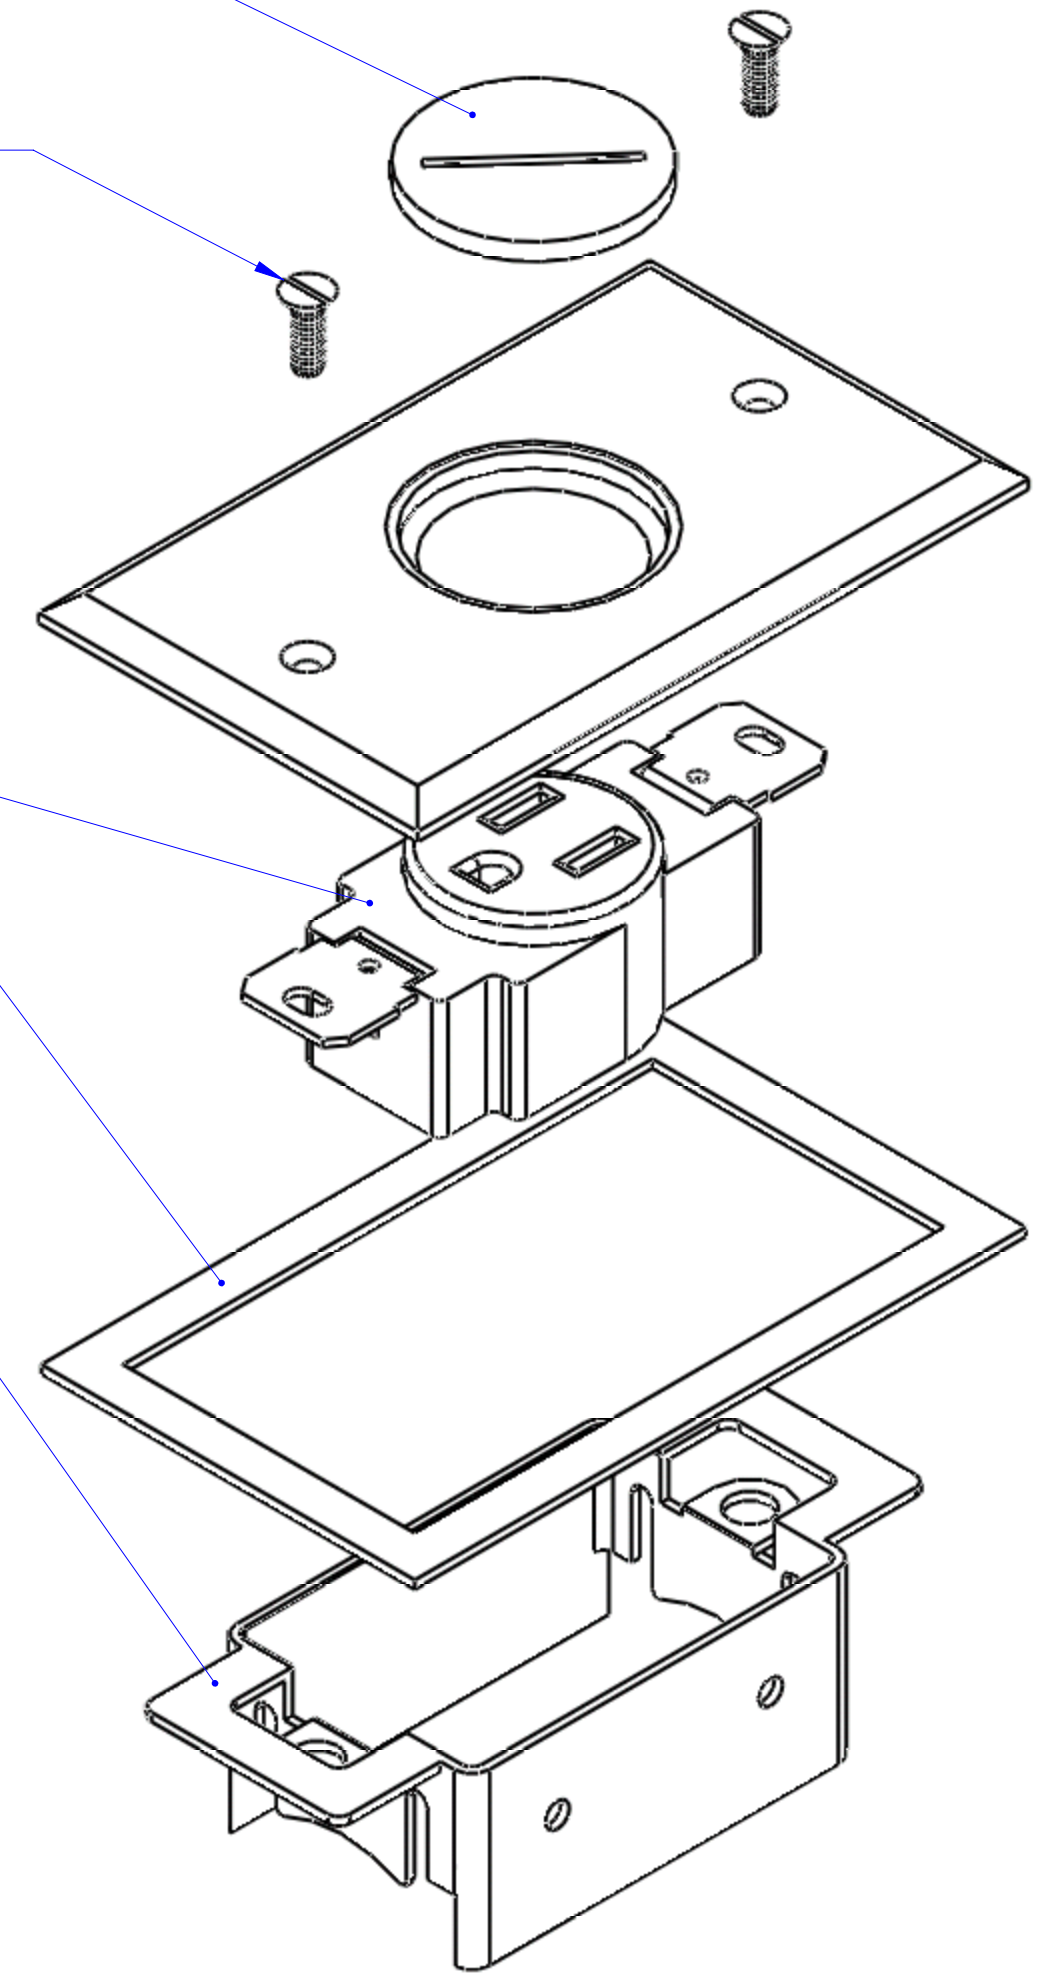

DESCRIPTION:
BRASS PLATED RECESSED FLOOR PLATE
ASSEMBLY (SINGLE RECEPTACLE)

6207-BP PLUG

BRASS, [2] 6-32 X .75
FLAT HEAD SCREW [1.25
ALSO PROVIDED]

YA115R

NEOPRENE GASKET

RRP-2-R

LEW ELECTRIC
FITTINGS COMPANY
SERVING THE ELECTRICAL INDUSTRY SINCE 1901
1801 W. St. Charles Rd. Maywood, IL 60153
PHONE: 708-345-2075

UNLESS OTHERWISE SPECIFIED:		NAME	DATE	TITLE: RRP-1-BP
DIMENSIONS ARE IN INCHES		DRAWN	P.J.G.	
TOLERANCES:				
FRACTIONAL ±				
ANGULAR: MATCH ± BEND ±				
TWO PLACE DECIMAL ±				
THREE PLACE DECIMAL ±				
INTERPRET GEOMETRIC TOLERANCING PER:		COMMENTS:		
MATERIAL				
FINISH		SIZE DWG. NO. REV		
DO NOT SCALE DRAWING		C 1001110		A
		WEIGHT:		SHEET 1 OF 12