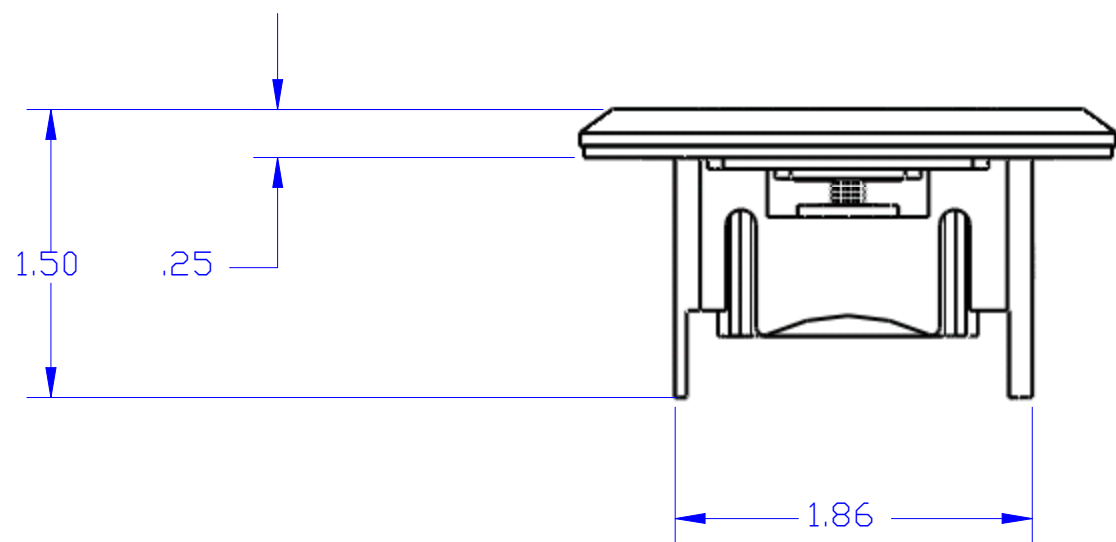

DESCRIPTION:
BRASS PLATED RECESSED FLOOR PLATE
ASSEMBLY (SINGLE RECEPTACLE)

6207-BP PLUG

BRASS, [2] 6-32 X .75
FLAT HEAD SCREW [1.25
ALSO PROVIDED]

YA115R

NEOPRENE GASKET

RRP-2-R

LEW ELECTRIC
FITTINGS COMPANY
SERVING THE ELECTRICAL INDUSTRY SINCE 1901
1801 W. St. Charles Rd. Maywood, IL 60153
PHONE: 708-345-2075

UNLESS OTHERWISE SPECIFIED:		NAME	DATE	TITLE: RRP-1-BP
DIMENSIONS ARE IN INCHES		DRAWN	P.J.G.	
TOLERANCES:				
FRACTIONAL ±				
ANGULAR: MATCH ± BEND ±				
TWO PLACE DECIMAL ±				
THREE PLACE DECIMAL ±				
INTERPRET GEOMETRIC TOLERANCING PER:		COMMENTS:		
MATERIAL				
FINISH		SIZE DWG. NO. REV		
DO NOT SCALE DRAWING		C 1001110		A
		WEIGHT:		SHEET 1 OF 12