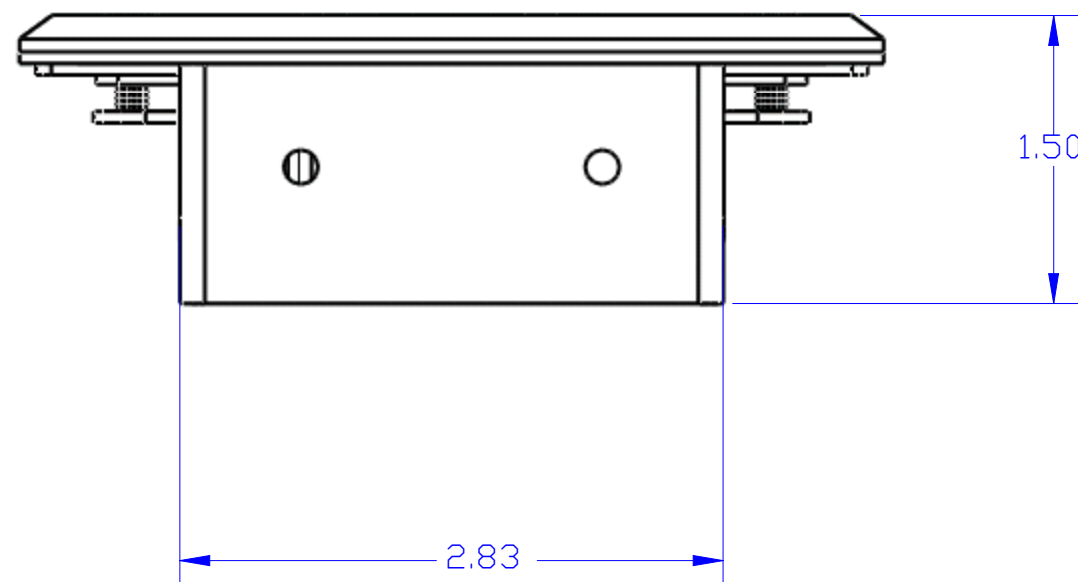

DESCRIPTION:
BRASS PLATED RECESSED FLOOR PLATE
ASSEMBLY (SINGLE RECEPTACLE)

6207-BP PLUG

BRASS, [2] 6-32 X .75
FLAT HEAD SCREW [1.25
ALSO PROVIDED]

YA115R

NEOPRENE GASKET

RRP-2-R

LEW ELECTRIC
FITTINGS COMPANY
SERVING THE ELECTRICAL INDUSTRY SINCE 1901
1801 W. St. Charles Rd. Maywood, IL 60153
PHONE: 708-345-2075

UNLESS OTHERWISE SPECIFIED:		NAME	DATE	TITLE: RRP-1-BP
DIMENSIONS ARE IN INCHES		DRAWN	P.J.G.	
TOLERANCES:				
FRACTIONAL ±				
ANGULAR: MATCH ± BEND ±				
TWO PLACE DECIMAL ±				
THREE PLACE DECIMAL ±				
INTERPRET GEOMETRIC TOLERANCING PER:		COMMENTS:		
MATERIAL				
FINISH		SIZE DWG. NO. REV		
DO NOT SCALE DRAWING		C 1001110		A
		WEIGHT:		SHEET 1 OF 12