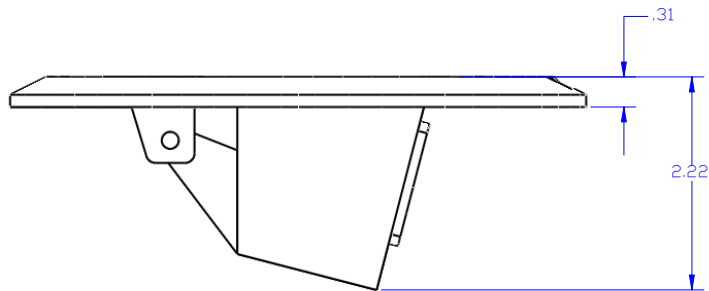

TOP VIEW

FRONT VIEW

DESCRIPTION:
6" BRASS POP UP FLOOR PLATE WITH DECORA

OUTLET CLOSED

OUTLET OPEN

LEW ELECTRIC
FITTINGS COMPANY
SERVING THE ELECTRICAL INDUSTRY SINCE 1901

1801 W. St. Charles Rd. Maywood, IL 60153
PHONE: 708-345-2075

UNLESS OTHERWISE SPECIFIED:		NAME	DATE	TITLE: PUPF-BD
DRAWN	P.J.G.		12/29/2007	
DIMENSIONS ARE IN INCHES				SIZE DWG. NO. REV C 100197 A
FRACTIONAL: ±				
ANGULAR: MATCH ± BEND ±				WEIGHT: SHEET 2 OF 6
TWO PLACE DECIMAL: ±				
THREE PLACE DECIMAL: ±				
INTERPRET GEOMETRIC TOLERANCING PER:		COMMENTS:		
MATERIAL:				
FINISH:				
DO NOT SCALE DRAWING				