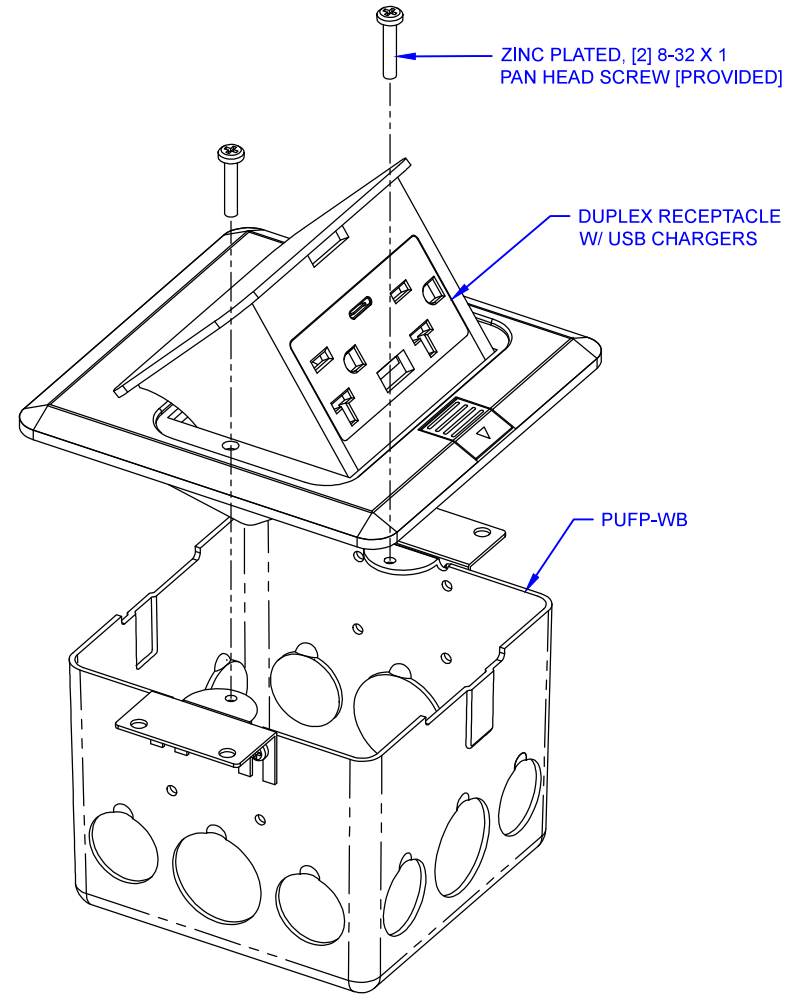

1/2" KNOCKOUT TYP.
(OPPOSITE SIDE)

3/4" KNOCKOUT TYP.
(OPPOSITE SIDE)

1/2" KNOCKOUT TYP.
(OPPOSITE SIDE)

LEW ELECTRIC FITTINGS COMPANY

SERVING THE ELCTRICAL INDUSTRY SINCE 1901

1626 Tobacco Road, Augusta, GA 30906
PHONE: 877.537.2019

UNLESS OTHERWISE SPECIFIED:		NAME	DATE
DIMENSIONS ARE IN INCHES	DRAWN	SMK	07/17/2024
TOLERANCES:			
FRACTIONAL ±			
ANGULAR: MACH ± BEND ±			
TWO PLACE DECIMAL ±			
THREE PLACE DECIMAL ±			
INTERPRET GEOMETRIC TOLERANCING PER:	COMMENTS:		
MATERIAL			
FINISH			
DO NOT SCALE DRAWING	TITLE: PUPF-SQ-SS-20A-2USB		SIZE DWG. NO. REV A 000001 A
		WEIGHT:	SHEET 1 OF 1