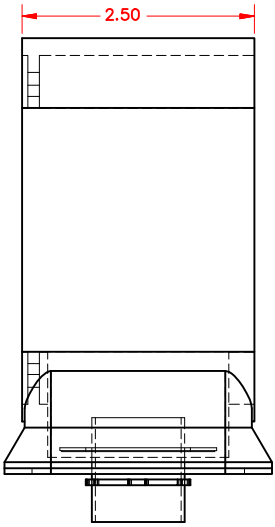

FRONT VIEW

RIGHT VIEW

BOTTOM VIEW

THREADED NIPPLES 1 INCH

DESCRIPTION:
Aluminum floor nozzle for up to (4)
duplex receptacles (not included)

ISOMETRIC EXPLODED VIEW

**LEW ELECTRIC
FITTINGS COMPANY**
SERVING THE ELECTRICAL INDUSTRY SINCE 1901
1626 Tobacco Rd., Augusta Ga, 30906
PHONE: 877-537-2019

UNLESS OTHERWISE SPECIFIED: DIMENSIONS ARE IN INCHES TOLERANCES: FRACTIONAL ± ANGULAR: MACH ± BEND ± TWO PLACE DECIMAL ± THREE PLACE DECIMAL ± INTERPRET ISOMETRIC TOLERANCING PER: MATERIAL: FINISH: DO NOT SCALE DRAWING	DRAWN: P.JG DATE: 12/5/2008	NAME: [] DATE: []	TITLE: FDN-100-A
COMMENTS:		SIZE: C	DWG. NO. [] REV: A
WEIGHT: []		SHEET 13 OF 13	