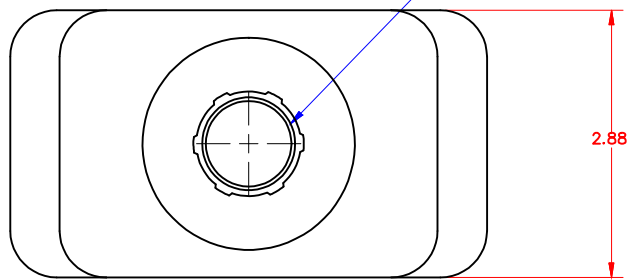

FRONT VIEW

RIGHT VIEW

BOTTOM VIEW

THREADED NIPPLES 1 INCH

DESCRIPTION:
Aluminum floor nozzle for up to (4)
duplex receptacles (not included)

ISOMETRIC EXPLODED VIEW

**LEW ELECTRIC
FITTINGS COMPANY**
SERVING THE ELECTRICAL INDUSTRY SINCE 1901
1626 Tobacco Rd., Augusta Ga, 30906
PHONE: 877-537-2019

UNLESS OTHERWISE SPECIFIED: DIMENSIONS ARE IN INCHES TOLERANCES: FRACTIONAL ± ANGULAR: MACH ± BEND ± TWO PLACE DECIMAL ± THREE PLACE DECIMAL ± INTERPRET ISOMETRIC TOLERANCING PER: MATERIAL: FINISH: DO NOT SCALE DRAWING	DRAWN: P.JG DATE: 12/5/2008	NAME: [] DATE: []	TITLE: FDN-100-A
COMMENTS:		SIZE: C	DWG. NO. [] REV: A
WEIGHT: []		SHEET 13 OF 13	