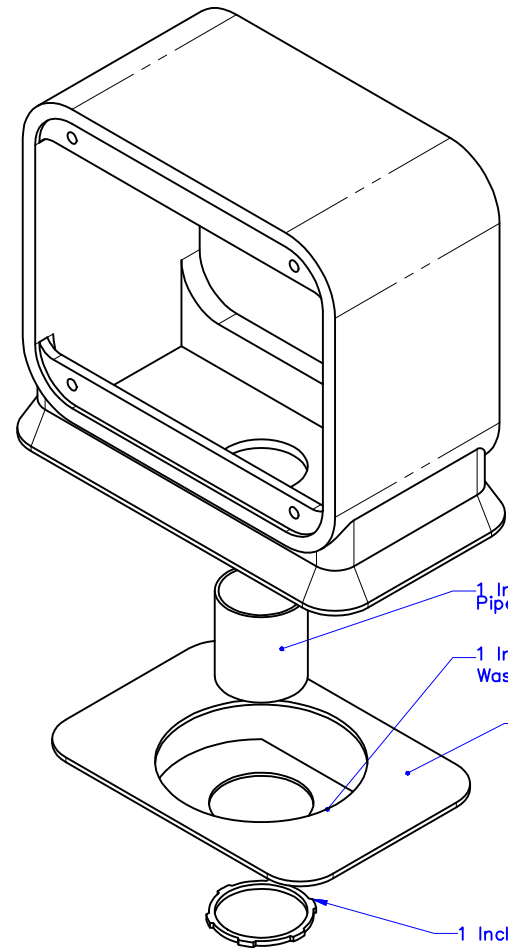

FRONT VIEW

RIGHT VIEW

BOTTOM VIEW

THREADED NIPPLES 1 INCH

DESCRIPTION:
Aluminum floor nozzle for up to (4)
duplex receptacles (not included)

ISOMETRIC EXPLODED VIEW

**LEW ELECTRIC
FITTINGS COMPANY**
SERVING THE ELECTRICAL INDUSTRY SINCE 1901
1626 Tobacco Rd., Augusta Ga, 30906
PHONE: 877-537-2019

UNLESS OTHERWISE SPECIFIED: DIMENSIONS ARE IN INCHES TOLERANCES: FRACTIONAL ± ANGULAR: MACH ± BEND ± TWO PLACE DECIMAL ± THREE PLACE DECIMAL ± INTERPRET ISOMETRIC TOLERANCING PER: MATERIAL: FINISH: DO NOT SCALE DRAWING	DRAWN: P.JG DATE: 12/5/2008	NAME: [] DATE: []	TITLE: FDN-100-A
COMMENTS:		SIZE: C	DWG. NO. [] REV: A
WEIGHT: []		SHEET 13 OF 13	