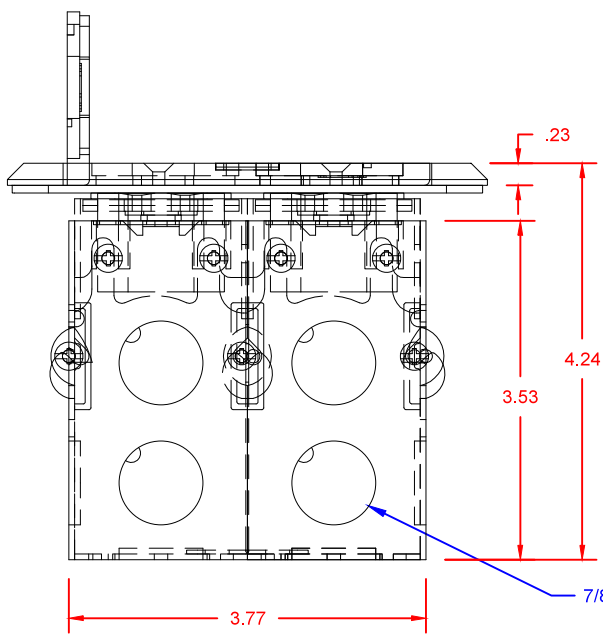

TOP VIEW

FRONT VIEW

SIDE VIEW

7/8" KNOCKOUT TYP.

LEW ELECTRIC FITTINGS COMPANY
SERVING THE ELECTRICAL INDUSTRY SINCE 1901

371 Randy Rd, Carol Stream, IL 60188
PHONE: 630.665.2075

UNLESS OTHERWISE SPECIFIED:	DRAWN	NAME	DATE	TITLE: SWB-4-LR
DIMENSIONS ARE IN INCHES:	SMK			
FRACTIONAL ±				
TOLERANCES:				
ANGULAR: MACH ±				
TWO PLACE DECIMAL ±				
THREE PLACE DECIMAL ±				
INTERPRET GEOMETRIC TOLERANCING PER:	COMMENTS:			
MATERIAL				SIZE
FINISH				DWG. NO.
DO NOT SCALE DRAWING				000001
				REV
				A
				WEIGHT:
				SHEET 1 OF 1