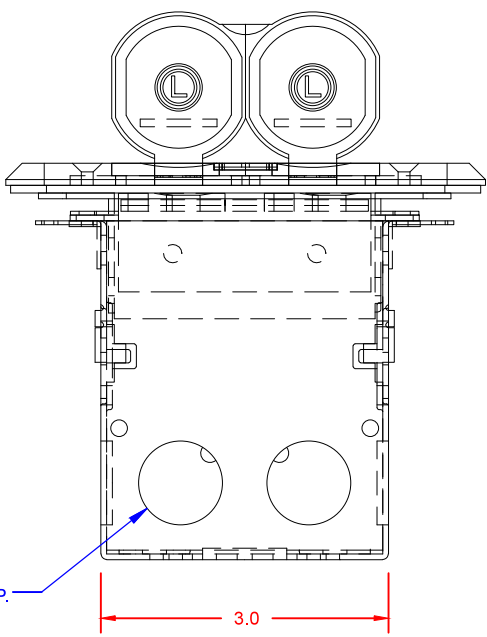

TOP VIEW

FRONT VIEW

SIDE VIEW

7/8" KNOCKOUT TYP.

LEW ELECTRIC FITTINGS COMPANY
SERVING THE ELECTRICAL INDUSTRY SINCE 1901

371 Randy Rd, Carol Stream, IL 60188
PHONE: 630.665.2075

UNLESS OTHERWISE SPECIFIED:	DRAWN	NAME	DATE	TITLE: SWB-4-LR
DIMENSIONS ARE IN INCHES:	SMK			
FRACTIONAL ±				
TOLERANCES:				
ANGULAR: MACH ±				
TWO PLACE DECIMAL ±				
THREE PLACE DECIMAL ±				
INTERPRET GEOMETRIC TOLERANCING PER:	COMMENTS:			
MATERIAL				SIZE
FINISH				DWG. NO.
DO NOT SCALE DRAWING				000001
				REV
				A
				WEIGHT:
				SHEET 1 OF 1