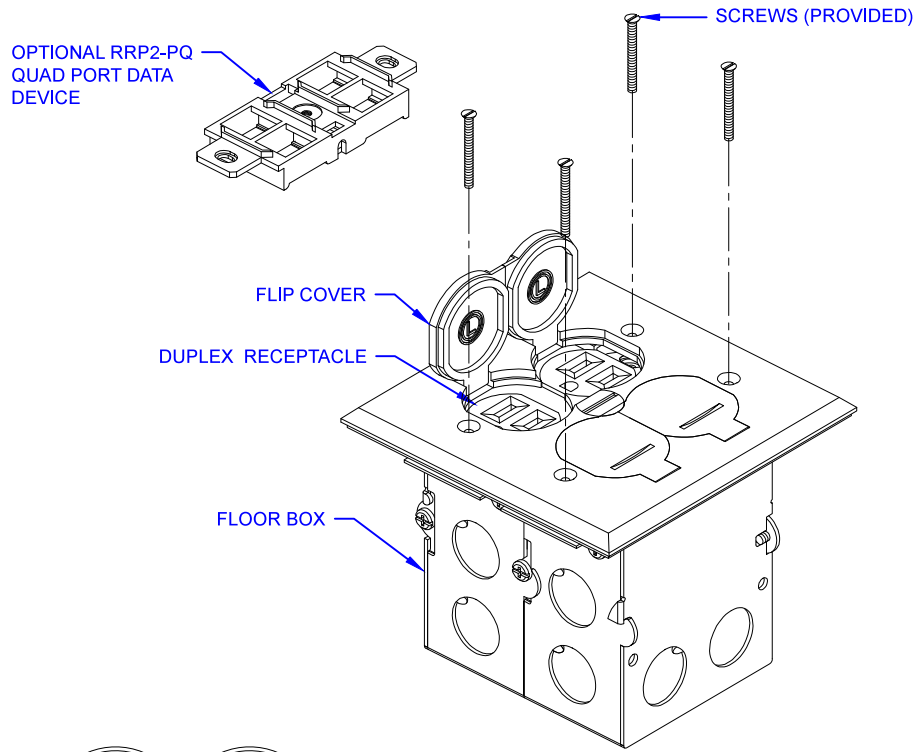

TOP VIEW

FRONT VIEW

SIDE VIEW

7/8" KNOCKOUT TYP.

LEW ELECTRIC FITTINGS COMPANY
SERVING THE ELECTRICAL INDUSTRY SINCE 1901

371 Randy Rd, Carol Stream, IL 60188
PHONE: 630.665.2075

UNLESS OTHERWISE SPECIFIED:	DRAWN	NAME	DATE	TITLE: SWB-4-LR
DIMENSIONS ARE IN INCHES:	SMK			
FRACTIONAL ±				
TOLERANCES:				
ANGULAR: MACH ±				
TWO PLACE DECIMAL ±				
THREE PLACE DECIMAL ±				
INTERPRET GEOMETRIC TOLERANCING PER:	COMMENTS:			
MATERIAL				SIZE
FINISH				DWG. NO.
DO NOT SCALE DRAWING				000001
				REV
				A
				WEIGHT:
				SHEET 1 OF 1