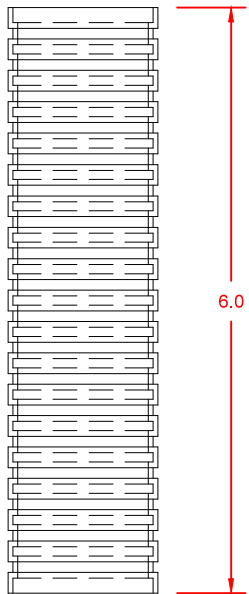

TOP VIEW

TOP VIEW

SIDE VIEW

SIDE VIEW

TOP VIEW

SIDE VIEW

TOP VIEW

SIDE VIEW

GROMMET FOR ROUND WIRE

LEW ELECTRIC FITTINGS COMPANY
 SERVING THE ELECTRICAL INDUSTRY SINCE 1901
 371 Randy Rd, Carol Stream, IL 60188
 PHONE: 630.665.2075

UNLESS OTHERWISE SPECIFIED:		NAME	DATE	TITLE: 77948 Tri-Service Divider Kit
DIMENSIONS ARE IN INCHES:		DRAWN	SMK	
TOLERANCES:				SIZE A
FRACTIONAL ±				
ANGULAR: MACH ± BEND ±				
TWO PLACE DECIMAL ±				DWG. NO. 000001
THREE PLACE DECIMAL ±				REV A
INTERPRET GEOMETRIC TOLERANCING PER:		COMMENTS:		WEIGHT:
MATERIAL:				SHEET 1 OF 1
FINISH:				
DO NOT SCALE DRAWING				