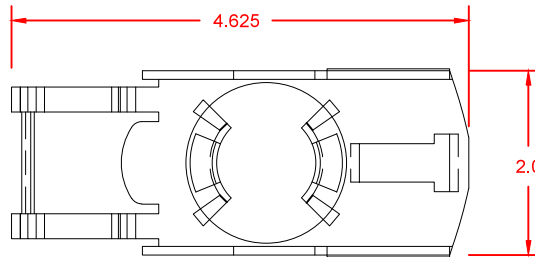

TOP VIEW

TOP VIEW

SIDE VIEW

SIDE VIEW

TOP VIEW

SIDE VIEW

TOP VIEW

SIDE VIEW

GROMMET FOR ROUND WIRE

LEW ELECTRIC FITTINGS COMPANY
 SERVING THE ELECTRICAL INDUSTRY SINCE 1901
 371 Randy Rd, Carol Stream, IL 60188
 PHONE: 630.665.2075

UNLESS OTHERWISE SPECIFIED:		NAME	DATE	TITLE: 77948 Tri-Service Divider Kit
DIMENSIONS ARE IN INCHES:		DRAWN	SMK	
TOLERANCES:				SIZE A
FRACTIONAL ±				
ANGULAR: MACH ± BEND ±				
TWO PLACE DECIMAL ±				DWG. NO. 000001
THREE PLACE DECIMAL ±				REV A
INTERPRET GEOMETRIC TOLERANCING PER:		COMMENTS:		WEIGHT:
MATERIAL:				SHEET 1 OF 1
FINISH:				
DO NOT SCALE DRAWING				