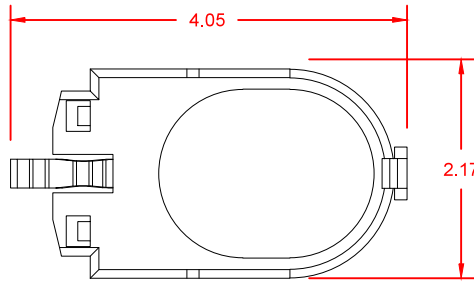

TOP VIEW

TOP VIEW

SIDE VIEW

SIDE VIEW

TOP VIEW

SIDE VIEW

TOP VIEW

SIDE VIEW

GROMMET FOR ROUND WIRE

LEW ELECTRIC FITTINGS COMPANY
 SERVING THE ELECTRICAL INDUSTRY SINCE 1901
 371 Randy Rd, Carol Stream, IL 60188
 PHONE: 630.665.2075

UNLESS OTHERWISE SPECIFIED:		NAME	DATE	TITLE: 77948 Tri-Service Divider Kit
DIMENSIONS ARE IN INCHES:		DRAWN	SMK	
TOLERANCES:				SIZE A
FRACTIONAL ±				
ANGULAR: MACH ± BEND ±				
TWO PLACE DECIMAL ±				DWG. NO. 000001
THREE PLACE DECIMAL ±				REV A
INTERPRET GEOMETRIC TOLERANCING PER:		COMMENTS:		WEIGHT:
MATERIAL:				SHEET 1 OF 1
FINISH:				
DO NOT SCALE DRAWING				