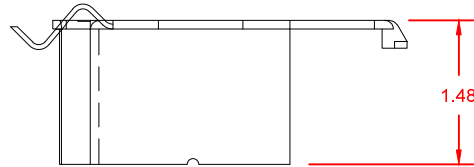

TOP VIEW

TOP VIEW

SIDE VIEW

SIDE VIEW

TOP VIEW

SIDE VIEW

TOP VIEW

SIDE VIEW

GROMMET FOR ROUND WIRE

LEW ELECTRIC FITTINGS COMPANY
 SERVING THE ELECTRICAL INDUSTRY SINCE 1901
 371 Randy Rd, Carol Stream, IL 60188
 PHONE: 630.665.2075

UNLESS OTHERWISE SPECIFIED:		NAME	DATE	TITLE: 77948 Tri-Service Divider Kit
DIMENSIONS ARE IN INCHES:		DRAWN	SMK	
TOLERANCES:				SIZE A
FRACTIONAL ±				
ANGULAR: MACH ± BEND ±				
TWO PLACE DECIMAL ±				DWG. NO. 000001
THREE PLACE DECIMAL ±				REV A
INTERPRET GEOMETRIC TOLERANCING PER:		COMMENTS:		WEIGHT:
MATERIAL:				SHEET 1 OF 1
FINISH:				
DO NOT SCALE DRAWING				