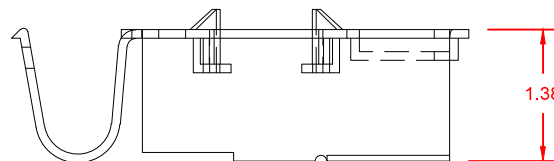

TOP VIEW

TOP VIEW

SIDE VIEW

SIDE VIEW

TOP VIEW

SIDE VIEW

TOP VIEW

SIDE VIEW

GROMMET FOR ROUND WIRE

LEW ELECTRIC FITTINGS COMPANY
 SERVING THE ELECTRICAL INDUSTRY SINCE 1901
 371 Randy Rd, Carol Stream, IL 60188
 PHONE: 630.665.2075

UNLESS OTHERWISE SPECIFIED:		NAME	DATE	TITLE: 77948 Tri-Service Divider Kit
DIMENSIONS ARE IN INCHES:		DRAWN	SMK	
TOLERANCES:				SIZE A
FRACTIONAL ±				
ANGULAR: MACH ± BEND ±				
TWO PLACE DECIMAL ±				DWG. NO. 000001
THREE PLACE DECIMAL ±				REV A
INTERPRET GEOMETRIC TOLERANCING PER:		COMMENTS:		WEIGHT:
MATERIAL:				SHEET 1 OF 1
FINISH:				
DO NOT SCALE DRAWING				