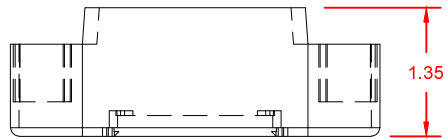

TOP VIEW

TOP VIEW

SIDE VIEW

SIDE VIEW

TOP VIEW

SIDE VIEW

TOP VIEW

SIDE VIEW

GROMMET FOR ROUND WIRE

LEW ELECTRIC FITTINGS COMPANY
 SERVING THE ELECTRICAL INDUSTRY SINCE 1901
 371 Randy Rd, Carol Stream, IL 60188
 PHONE: 630.665.2075

UNLESS OTHERWISE SPECIFIED:		NAME	DATE	TITLE: 77948 Tri-Service Divider Kit
DIMENSIONS ARE IN INCHES:		DRAWN	SMK	
TOLERANCES:				SIZE A
FRACTIONAL ±				
ANGULAR: MACH ± BEND ±				
TWO PLACE DECIMAL ±				DWG. NO. 000001
THREE PLACE DECIMAL ±				REV A
INTERPRET GEOMETRIC TOLERANCING PER:		COMMENTS:		WEIGHT:
MATERIAL:				SHEET 1 OF 1
FINISH:				
DO NOT SCALE DRAWING				