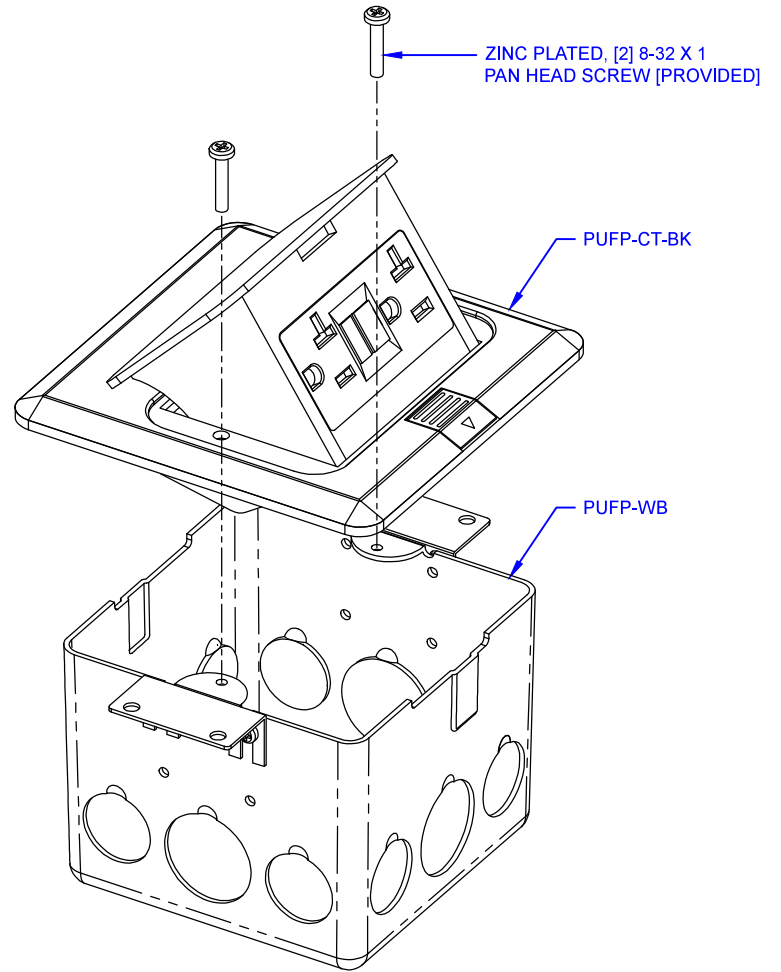

1/2" KNOCKOUT TYP.
(OPPOSITE SIDE)

3/4" KNOCKOUT TYP.
(OPPOSITE SIDE)

1/2" KNOCKOUT TYP.
(OPPOSITE SIDE)

LEW ELECTRIC FITTINGS COMPANY

SERVING THE ELECTRICAL INDUSTRY SINCE 1901

371 Randy Rd, Carol Stream, IL 60188
PHONE: 630.665.2075

UNLESS OTHERWISE SPECIFIED:		DRAWN	NAME	DATE	TITLE: PUFP-SQ-SS-GFI
DIMENSIONS ARE IN INCHES		SMK	07/08/2019		
TOLERANCES:					
FRACTIONAL ±					
ANGULAR MATCH ±					SIZE DWG. NO. REV A 000001 A
TWO PLACE DECIMAL ±					
THREE PLACE DECIMAL ±					
INTERPRET GEOMETRIC TOLERANCING PER:		COMMENTS:			WEIGHT:
MATERIAL:		DO NOT SCALE DRAWING			SHEET 1 OF 1