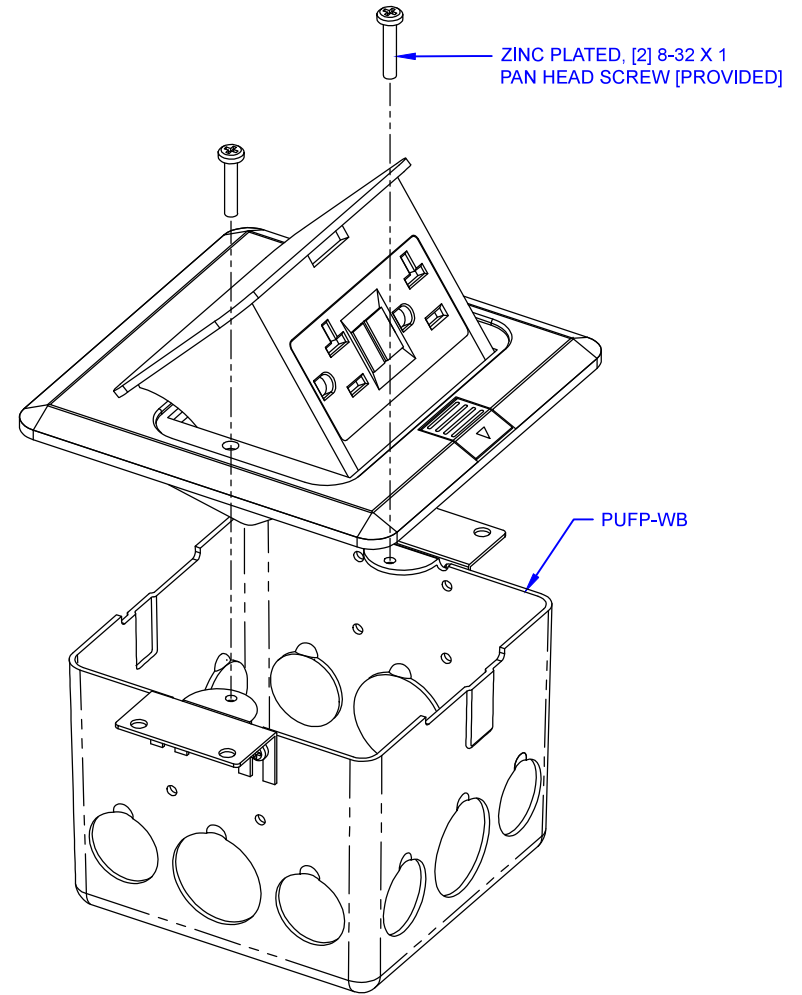

1/2" KNOCKOUT TYP.  
(OPPOSITE SIDE)

3/4" KNOCKOUT TYP.  
(OPPOSITE SIDE)

1/2" KNOCKOUT TYP.  
(OPPOSITE SIDE)

## LEW ELECTRIC FITTINGS COMPANY

SERVING THE ELECTRICAL INDUSTRY SINCE 1901

371 Randy Rd, Carol Stream, IL 60188  
PHONE: 630.665.2075

UNLESS OTHERWISE SPECIFIED:		NAME	DATE
DIMENSIONS ARE IN INCHES	DRAWN	SMK	07/08/2019
TOLERANCES:			
FRACTIONAL ±			
ANGULAR: MACH ±	BEND ±		
TWO PLACE DECIMAL ±			
THREE PLACE DECIMAL ±			
INTERPRET GEOMETRIC TOLERANCING PER:	COMMENTS:		
MATERIAL			
FINISH			
DO NOT SCALE DRAWING		TITLE:	PUPF-SQ-BR-GFI
SIZE	DWG. NO.	REV	
A	000001	A	
		WEIGHT:	SHEET 1 OF 1