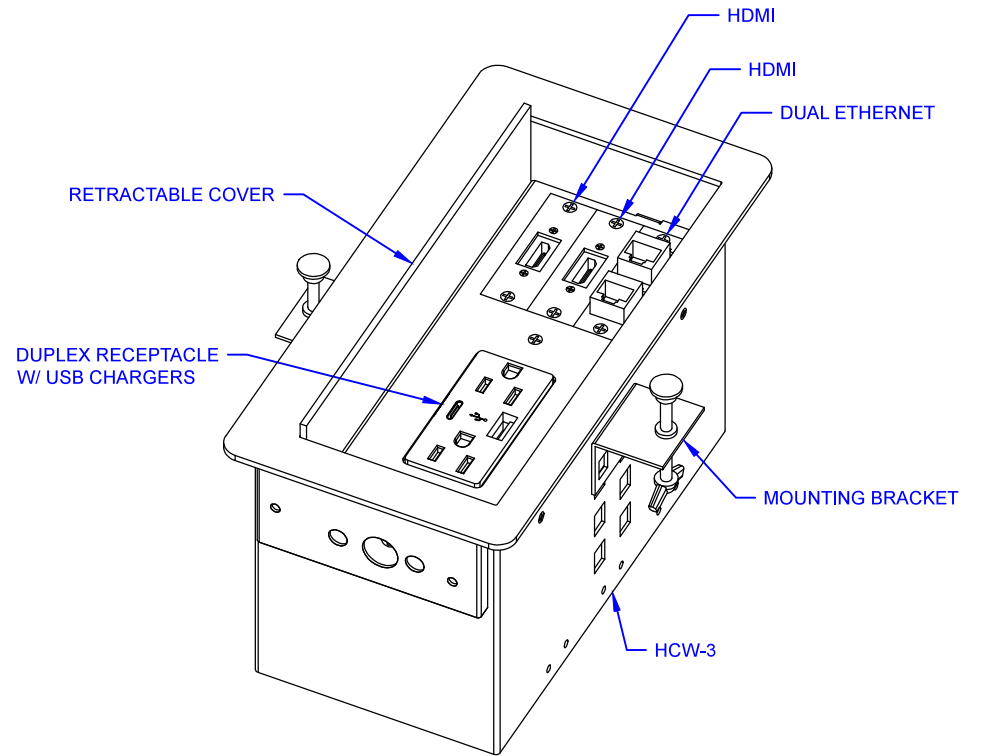

TOP VIEW

FRONT VIEW

SIDE VIEW

**LEW ELECTRIC  
FITTINGS COMPANY**  
SERVING THE ELECTRICAL INDUSTRY SINCE 1901  
371 Randy Rd, Carol Stream, IL 60188  
PHONE: 630.665.2075

UNLESS OTHERWISE SPECIFIED: DIMENSIONS ARE IN INCHES TOLERANCES: FRACTIONAL ± ANGULAR: MACH ± TWO PLACE DECIMAL ± THREE PLACE DECIMAL ±	DRAWN	NAME	DATE	<p><b>TITLE:</b> <b>HCW-3</b></p>
INTERPRET: GEOMETRIC TOLERANCING PER:	SMK		10/12/2020	
MATERIAL	COMMENTS:			SIZE
FINISH				DWG. NO. <b>000001</b>
DO NOT SCALE DRAWING				REV <b>A</b>
				WEIGHT:      SHEET 1 OF 1