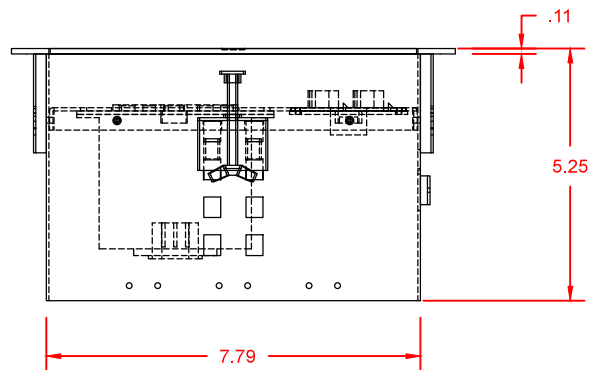

TOP VIEW

FRONT VIEW

SIDE VIEW

**LEW ELECTRIC  
FITTINGS COMPANY**  
SERVING THE ELECTRICAL INDUSTRY SINCE 1901  
371 Randy Rd, Carol Stream, IL 60188  
PHONE: 630.665.2075

UNLESS OTHERWISE SPECIFIED: DIMENSIONS ARE IN INCHES TOLERANCES: FRACTIONAL ± ANGULAR: MACH ± TWO PLACE DECIMAL ± THREE PLACE DECIMAL ±	DRAWN	NAME	DATE	<p><b>TITLE:</b> <b>HCW-3</b></p>
INTERPRET: GEOMETRIC TOLERANCING PER:	SMK		10/12/2020	
MATERIAL	COMMENTS:			SIZE
FINISH				DWG. NO. <b>000001</b>
DO NOT SCALE DRAWING				REV <b>A</b>
				WEIGHT:      SHEET 1 OF 1