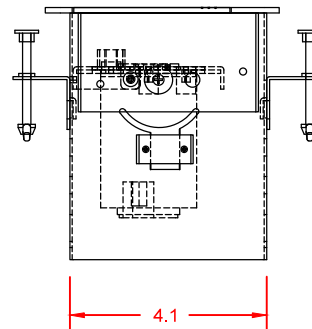

TOP VIEW

FRONT VIEW

SIDE VIEW

**LEW ELECTRIC  
FITTINGS COMPANY**  
SERVING THE ELECTRICAL INDUSTRY SINCE 1901  
371 Randy Rd, Carol Stream, IL 60188  
PHONE: 630.665.2075

UNLESS OTHERWISE SPECIFIED: DIMENSIONS ARE IN INCHES TOLERANCES: FRACTIONAL ± ANGULAR: MACH ± TWO PLACE DECIMAL ± THREE PLACE DECIMAL ±	DRAWN	NAME	DATE	<p><b>TITLE:</b> <b>HCW-3</b></p>
INTERPRET: GEOMETRIC TOLERANCING PER:	SMK		10/12/2020	
MATERIAL	COMMENTS:			SIZE
FINISH				DWG. NO. <b>000001</b>
DO NOT SCALE DRAWING				REV <b>A</b>
				WEIGHT:      SHEET 1 OF 1