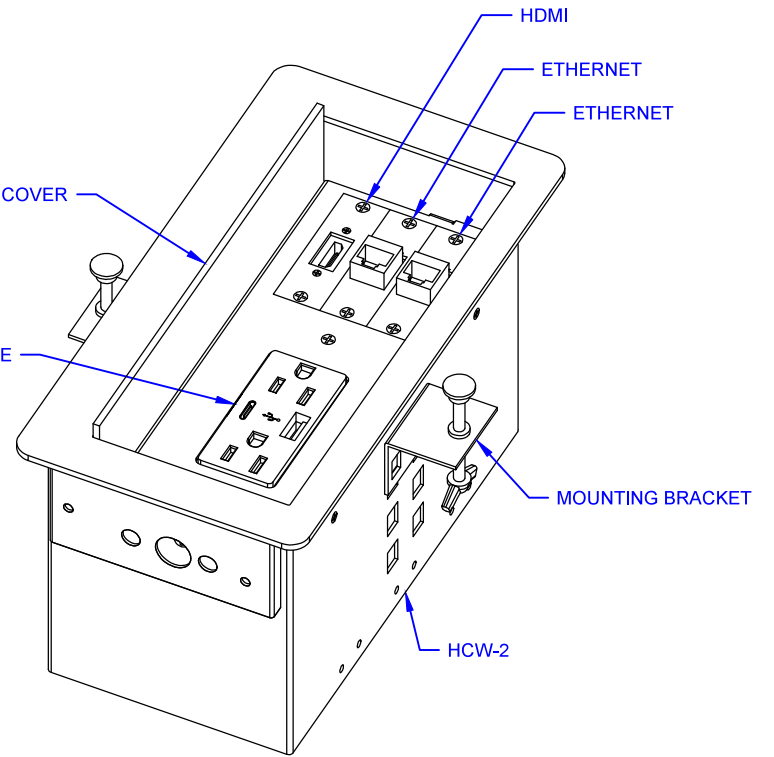

TOP VIEW

FRONT VIEW

SIDE VIEW

**LEW ELECTRIC  
FITTINGS COMPANY**  
SERVING THE ELECTRICAL INDUSTRY SINCE 1901

371 Randy Rd, Carol Stream, IL 60188  
PHONE: 630.665.2075

UNLESS OTHERWISE SPECIFIED:		NAME	DATE
DIMENSIONS ARE IN INCHES		DRAWN	SMK 10/12/2020
TOLERANCES:			
FRACTIONAL ±			
ANGULAR: MACH ±			
TWO PLACE DECIMAL ±			
THREE PLACE DECIMAL ±			
INTERPRET GEOMETRIC TOLERANCING PER:	COMMENTS:		
MATERIAL			
FINISH			
DO NOT SCALE DRAWING		SIZE	REV
		<b>A</b>	<b>A</b>
		DWG. NO.	000001
		WEIGHT:	SHEET 1 OF 1
		<b>HCW-2</b>	