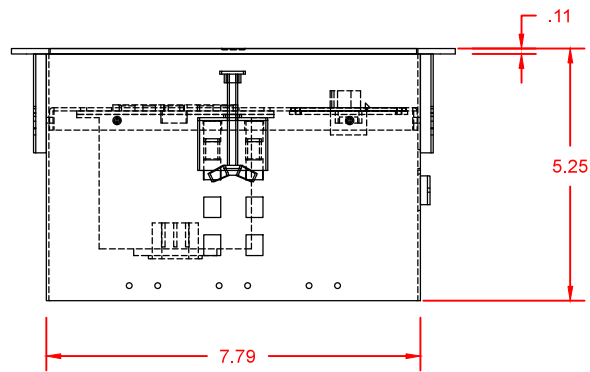

TOP VIEW

FRONT VIEW

SIDE VIEW

**LEW ELECTRIC  
FITTINGS COMPANY**  
SERVING THE ELECTRICAL INDUSTRY SINCE 1901

371 Randy Rd, Carol Stream, IL 60188  
PHONE: 630.665.2075

UNLESS OTHERWISE SPECIFIED:		NAME	DATE
DIMENSIONS ARE IN INCHES		DRAWN	SMK 10/12/2020
TOLERANCES:			
FRACTIONAL ±			
ANGULAR: MACH ±			
TWO PLACE DECIMAL ±			
THREE PLACE DECIMAL ±			
INTERPRET GEOMETRIC TOLERANCING PER:	COMMENTS:		
MATERIAL			
FINISH			
DO NOT SCALE DRAWING		SIZE	REV
		<b>A</b>	<b>A</b>
		DWG. NO.	000001
		WEIGHT:	SHEET 1 OF 1
		<b>HCW-2</b>	