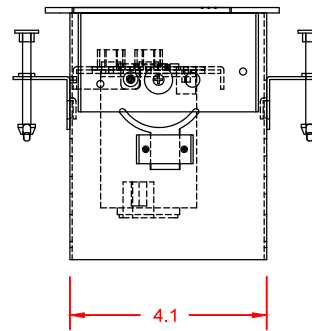

TOP VIEW

FRONT VIEW

SIDE VIEW

**LEW ELECTRIC  
FITTINGS COMPANY**  
SERVING THE ELECTRICAL INDUSTRY SINCE 1901

371 Randy Rd, Carol Stream, IL 60188  
PHONE: 630.665.2075

UNLESS OTHERWISE SPECIFIED:		NAME	DATE
DIMENSIONS ARE IN INCHES		DRAWN	SMK 10/12/2020
TOLERANCES:			
FRACTIONAL ±			
ANGULAR: MACH ±			
TWO PLACE DECIMAL ±			
THREE PLACE DECIMAL ±			
INTERPRET GEOMETRIC TOLERANCING PER:	COMMENTS:		
MATERIAL			
FINISH			
DO NOT SCALE DRAWING		SIZE	REV
		<b>A</b>	<b>A</b>
		DWG. NO.	000001
		WEIGHT:	SHEET 1 OF 1
		<b>HCW-2</b>	