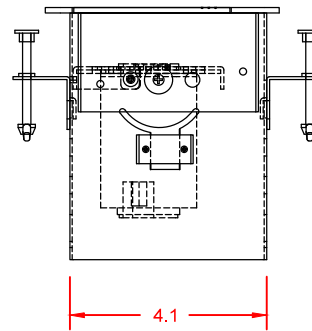

TOP VIEW

FRONT VIEW

SIDE VIEW

**LEW ELECTRIC  
FITTINGS COMPANY**  
SERVING THE ELECTRICAL INDUSTRY SINCE 1901  
371 Randy Rd, Carol Stream, IL 60188  
PHONE: 630.665.2075

UNLESS OTHERWISE SPECIFIED:		NAME	DATE						
DIMENSIONS ARE IN INCHES		DRAWN	SMK 10/12/2020						
TOLERANCES:									
FRACTIONAL ±									
ANGULAR: MACH ± BEND ±									
TWO PLACE DECIMAL ±									
THREE PLACE DECIMAL ±									
INTERPRET GEOMETRIC TOLERANCING PER:	COMMENTS:								
MATERIAL									
FINISH									
DO NOT SCALE DRAWING		<table border="1" style="width: 100%; border-collapse: collapse;"> <tr> <td colspan="2">TITLE: <b>HCW-0</b></td> </tr> <tr> <td>SIZE <b>A</b></td> <td>DWG. NO. <b>000001</b></td> </tr> <tr> <td>REV <b>A</b></td> <td>WEIGHT:</td> </tr> </table>		TITLE: <b>HCW-0</b>		SIZE <b>A</b>	DWG. NO. <b>000001</b>	REV <b>A</b>	WEIGHT:
TITLE: <b>HCW-0</b>									
SIZE <b>A</b>	DWG. NO. <b>000001</b>								
REV <b>A</b>	WEIGHT:								
		SHEET 1 OF 1							