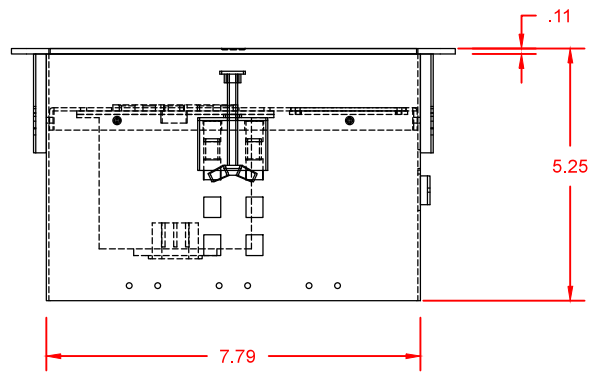

TOP VIEW

FRONT VIEW

SIDE VIEW

**LEW ELECTRIC  
FITTINGS COMPANY**  
SERVING THE ELECTRICAL INDUSTRY SINCE 1901  
371 Randy Rd, Carol Stream, IL 60188  
PHONE: 630.665.2075

UNLESS OTHERWISE SPECIFIED:		NAME	DATE						
DIMENSIONS ARE IN INCHES		DRAWN	SMK 10/12/2020						
TOLERANCES:									
FRACTIONAL ±									
ANGULAR: MACH ± BEND ±									
TWO PLACE DECIMAL ±									
THREE PLACE DECIMAL ±									
INTERPRET GEOMETRIC TOLERANCING PER:	COMMENTS:								
MATERIAL									
FINISH									
DO NOT SCALE DRAWING		<table border="1" style="width: 100%; border-collapse: collapse;"> <tr> <td colspan="2">TITLE: <b>HCW-0</b></td> </tr> <tr> <td>SIZE <b>A</b></td> <td>DWG. NO. <b>000001</b></td> </tr> <tr> <td>REV <b>A</b></td> <td>WEIGHT:</td> </tr> </table>		TITLE: <b>HCW-0</b>		SIZE <b>A</b>	DWG. NO. <b>000001</b>	REV <b>A</b>	WEIGHT:
TITLE: <b>HCW-0</b>									
SIZE <b>A</b>	DWG. NO. <b>000001</b>								
REV <b>A</b>	WEIGHT:								
		SHEET 1 OF 1							