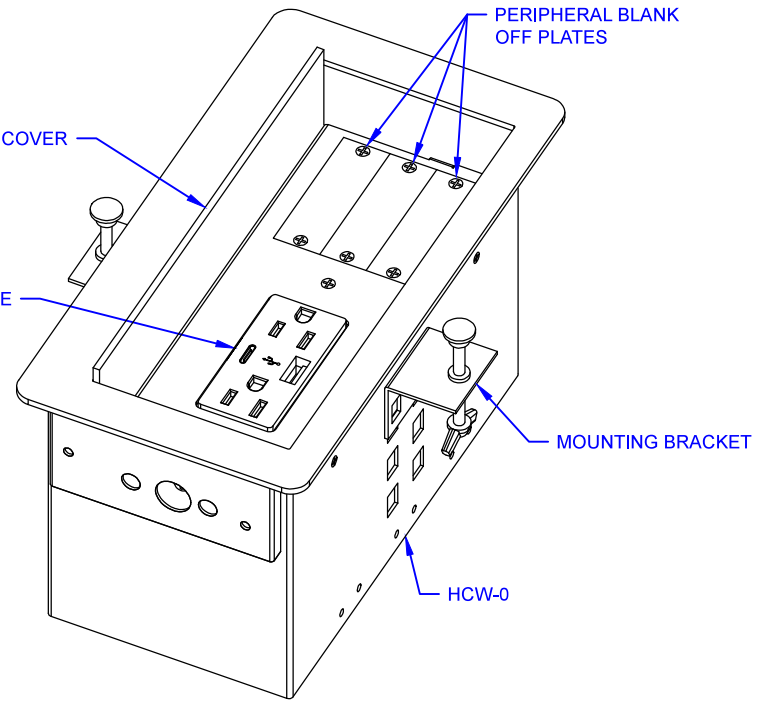

TOP VIEW

FRONT VIEW

SIDE VIEW

**LEW ELECTRIC  
FITTINGS COMPANY**  
SERVING THE ELECTRICAL INDUSTRY SINCE 1901  
371 Randy Rd, Carol Stream, IL 60188  
PHONE: 630.665.2075

UNLESS OTHERWISE SPECIFIED:		NAME	DATE						
DIMENSIONS ARE IN INCHES		DRAWN	SMK 10/12/2020						
TOLERANCES:									
FRACTIONAL ±									
ANGULAR: MACH ± BEND ±									
TWO PLACE DECIMAL ±									
THREE PLACE DECIMAL ±									
INTERPRET GEOMETRIC TOLERANCING PER:	COMMENTS:								
MATERIAL									
FINISH									
DO NOT SCALE DRAWING		<table border="1" style="width: 100%; border-collapse: collapse;"> <tr> <td colspan="2">TITLE: <b>HCW-0</b></td> </tr> <tr> <td>SIZE <b>A</b></td> <td>DWG. NO. <b>000001</b></td> </tr> <tr> <td>REV <b>A</b></td> <td>WEIGHT:</td> </tr> </table>		TITLE: <b>HCW-0</b>		SIZE <b>A</b>	DWG. NO. <b>000001</b>	REV <b>A</b>	WEIGHT:
TITLE: <b>HCW-0</b>									
SIZE <b>A</b>	DWG. NO. <b>000001</b>								
REV <b>A</b>	WEIGHT:								
		SHEET 1 OF 1							