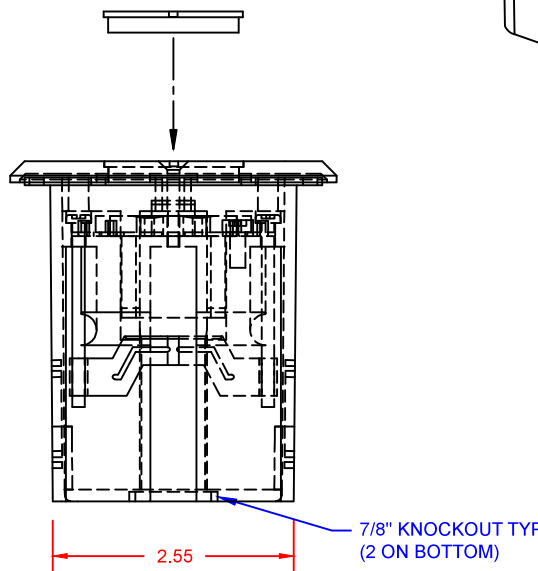

TOP VIEW

1-1/8" AND 7/8"
KNOCKOUT TYP.
(OPPOSITE SIDE)

FRONT VIEW

7/8" KNOCKOUT TYP.
(2 ON BOTTOM)

SIDE VIEW

LEW ELECTRIC FITTINGS COMPANY
SERVING THE ELECTRICAL INDUSTRY SINCE 1901
371 Randy Rd, Carol Stream, IL 60188
PHONE: 630.665.2075

UNLESS OTHERWISE SPECIFIED:	DRAWN	NAME	DATE	TITLE: PB1-SP
DIMENSIONS ARE IN INCHES: FRACTIONAL ± TOLERANCES: ANGULAR: MACH ± TWO PLACE DECIMAL ± THREE PLACE DECIMAL ±	SMK			
INTERPRET: GEOMETRIC TOLERANCING PER:	COMMENTS:			SIZE DWG. NO. 000001 REV A
MATERIAL:				
FINISH:				WEIGHT:
DO NOT SCALE DRAWING				SHEET 1 OF 1