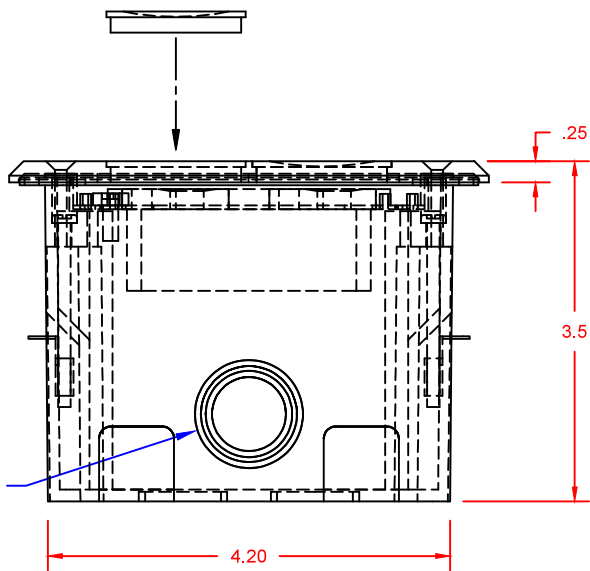

TOP VIEW

1-1/8" AND 7/8"
KNOCKOUT TYP.
(OPPOSITE SIDE)

FRONT VIEW

7/8" KNOCKOUT TYP.
(2 ON BOTTOM)

SIDE VIEW

LEW ELECTRIC FITTINGS COMPANY
SERVING THE ELECTRICAL INDUSTRY SINCE 1901
371 Randy Rd, Carol Stream, IL 60188
PHONE: 630.665.2075

UNLESS OTHERWISE SPECIFIED:	DRAWN	NAME	DATE	TITLE: PB1-SP
DIMENSIONS ARE IN INCHES: FRACTIONAL ± TOLERANCES: ANGULAR: MACH ± TWO PLACE DECIMAL ± THREE PLACE DECIMAL ±	SMK			
INTERPRET: GEOMETRIC TOLERANCING PER:	COMMENTS:			SIZE DWG. NO. 000001 REV A
MATERIAL:				
FINISH:				WEIGHT:
DO NOT SCALE DRAWING				SHEET 1 OF 1