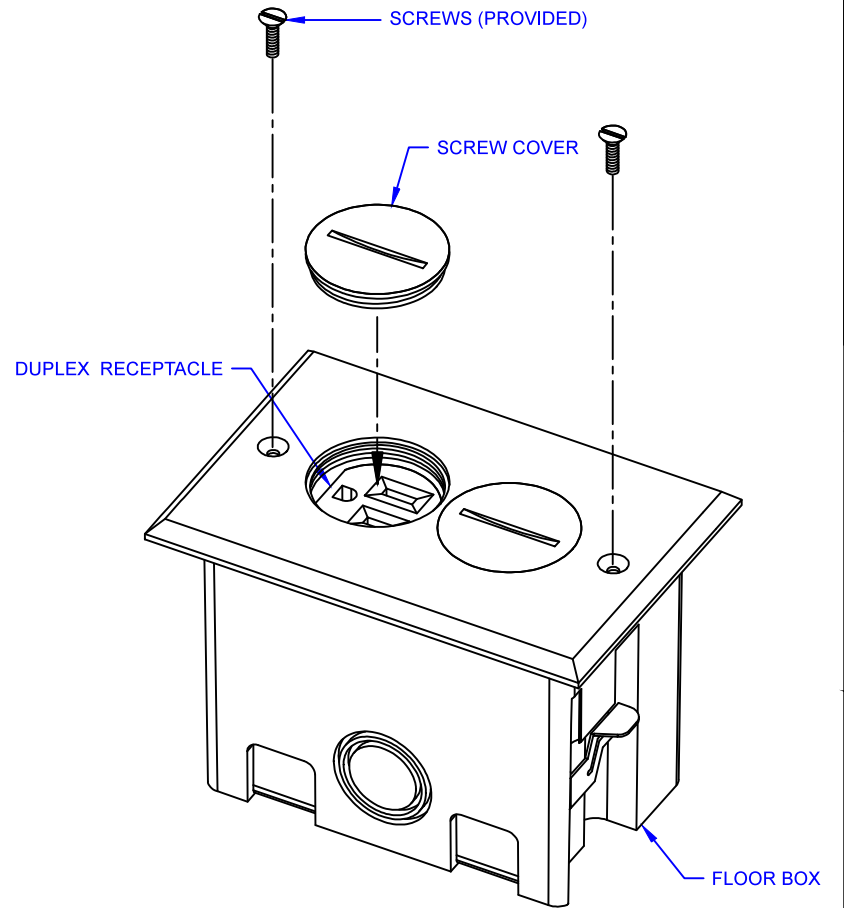

TOP VIEW

1-1/8" AND 7/8"
KNOCKOUT TYP.
(OPPOSITE SIDE)

FRONT VIEW

7/8" KNOCKOUT TYP.
(2 ON BOTTOM)

SIDE VIEW

LEW ELECTRIC FITTINGS COMPANY
SERVING THE ELECTRICAL INDUSTRY SINCE 1901
371 Randy Rd, Carol Stream, IL 60188
PHONE: 630.665.2075

UNLESS OTHERWISE SPECIFIED:	DRAWN	NAME	DATE	TITLE: PB1-SP
DIMENSIONS ARE IN INCHES: FRACTIONAL ± TOLERANCES: ANGULAR: MACH ± TWO PLACE DECIMAL ± THREE PLACE DECIMAL ±	SMK			
INTERPRET: GEOMETRIC TOLERANCING PER:	COMMENTS:			SIZE DWG. NO. 000001 REV A
MATERIAL:				
FINISH:				WEIGHT:
DO NOT SCALE DRAWING				SHEET 1 OF 1