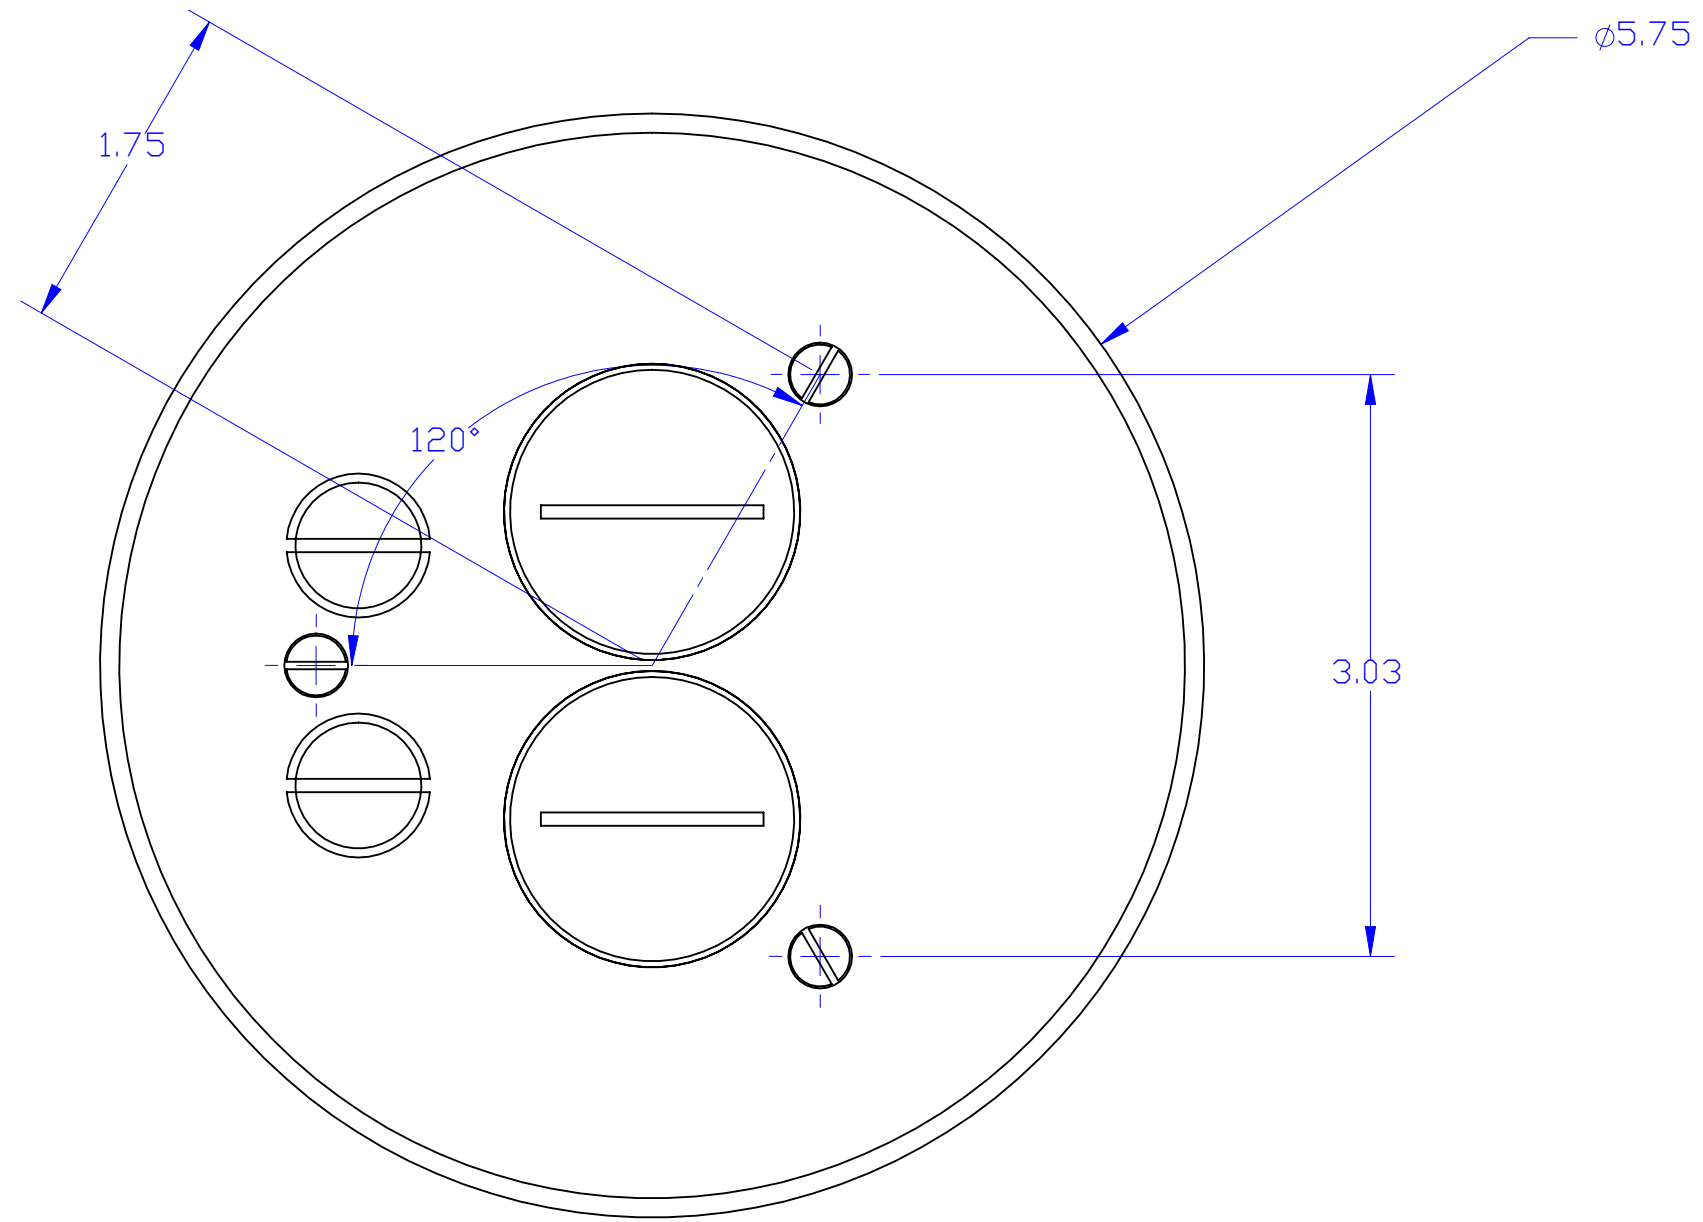

DESCRIPTION:
 BRASS, 5 3/4" FLANGED COVER WITH (2) 1
 1/2" SCREW PLUGS FOR DUPLEX POWER OR
 COM/DATA AND (2) 1/2" PLUGS FOR COMM/DATA

**LEW ELECTRIC
 FITTINGS COMPANY**
 SERVING THE ELECTRICAL INDUSTRY SINCE 1901
 371 Randy Rd, Carol Stream, IL 60188
 PHONE: 630-665-2075

UNLESS OTHERWISE SPECIFIED:	NAME	DATE	
DIMENSIONS ARE IN INCHES FRACTIONAL ± ANGULAR: MATCH ± BEND ± TWO PLACE DECIMAL ± THREE PLACE DECIMAL ±	DRAWN	P.J.G.	9/25/2007
INTERPRET GEOMETRIC TOLERANCING PER: MATERIAL	COMMENTS:		
FINISH			
DO NOT SCALE DRAWING	TITLE:		TCP-2-PC
	SIZE	DWG. NO.	REV
	C	100120	A
	WEIGHT:	SHEET 3 OF 3	