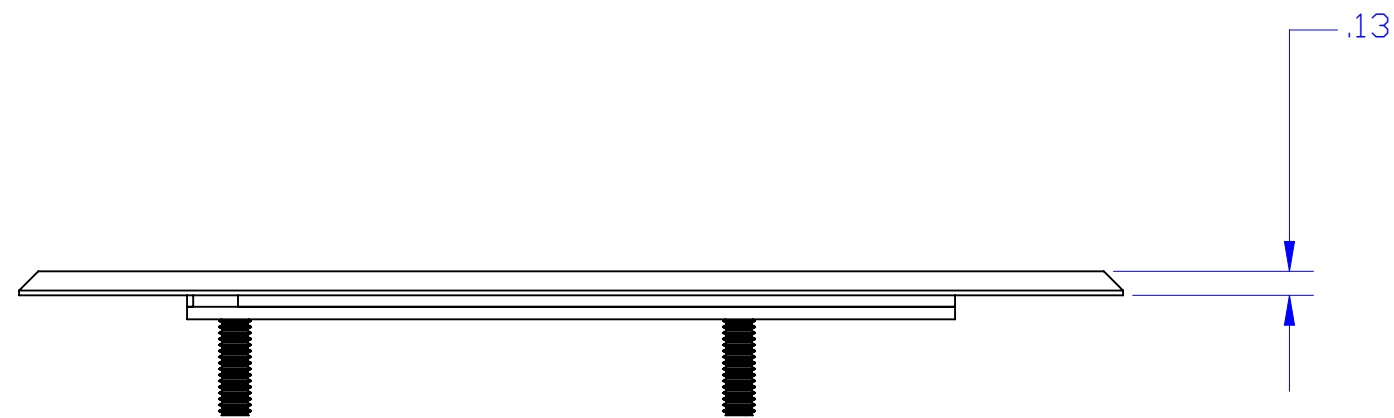

DESCRIPTION:
 BRASS, 5 3/4" FLANGED COVER WITH (2) 1
 1/2" SCREW PLUGS FOR DUPLEX POWER OR
 COM/DATA AND (2) 1/2" PLUGS FOR COMM/DATA

**LEW ELECTRIC
 FITTINGS COMPANY**
 SERVING THE ELECTRICAL INDUSTRY SINCE 1901
 371 Randy Rd, Carol Stream, IL 60188
 PHONE: 630-665-2075

UNLESS OTHERWISE SPECIFIED:	NAME	DATE	
DIMENSIONS ARE IN INCHES FRACTIONAL ± ANGULAR: MATCH ± BEND ± TWO PLACE DECIMAL ± THREE PLACE DECIMAL ±	DRAWN	P.J.G.	9/25/2007
INTERPRET GEOMETRIC TOLERANCING PER: MATERIAL	COMMENTS:		
FINISH			
DO NOT SCALE DRAWING	TITLE:		TCP-2-PC
	SIZE	DWG. NO.	REV
	C	100120	A
	WEIGHT:	SHEET 3 OF 3	