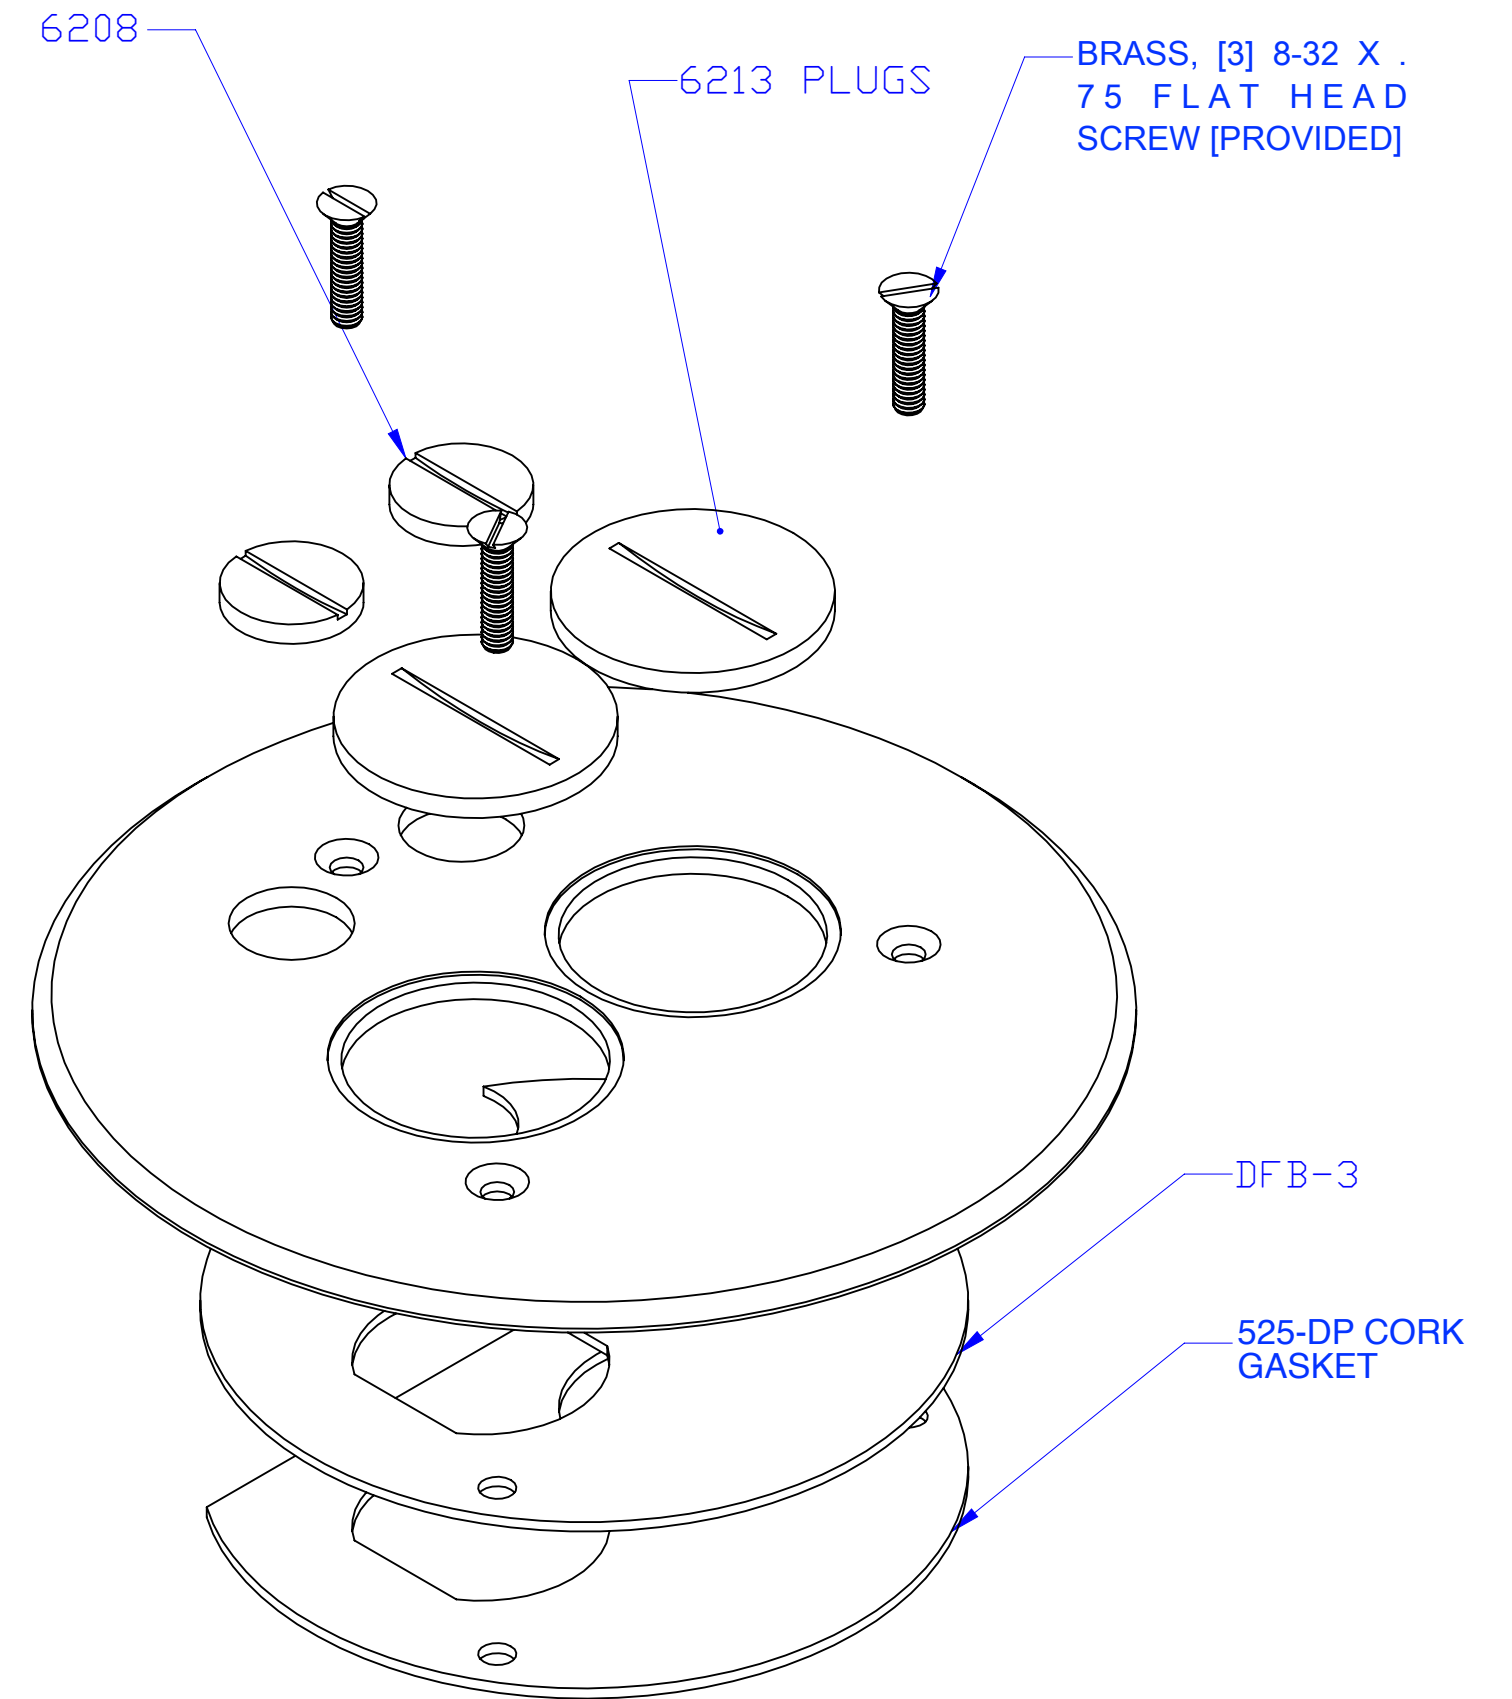

DESCRIPTION:
 BRASS, 5 3/4" FLANGED COVER WITH (2) 1
 1/2" SCREW PLUGS FOR DUPLEX POWER OR
 COM/DATA AND (2) 1/2" PLUGS FOR COMM/DATA

**LEW ELECTRIC
 FITTINGS COMPANY**
 SERVING THE ELECTRICAL INDUSTRY SINCE 1901
 371 Randy Rd, Carol Stream, IL 60188
 PHONE: 630-665-2075

UNLESS OTHERWISE SPECIFIED:	NAME	DATE	
DIMENSIONS ARE IN INCHES FRACTIONAL ± ANGULAR: MATCH ± BEND ± TWO PLACE DECIMAL ± THREE PLACE DECIMAL ±	DRAWN	P.J.G.	9/25/2007
INTERPRET GEOMETRIC TOLERANCING PER: MATERIAL	COMMENTS:		
FINISH			
DO NOT SCALE DRAWING	TITLE:		TCP-2-PC
	SIZE	DWG. NO.	REV
	C	100120	A
	WEIGHT:	SHEET 3 OF 3	