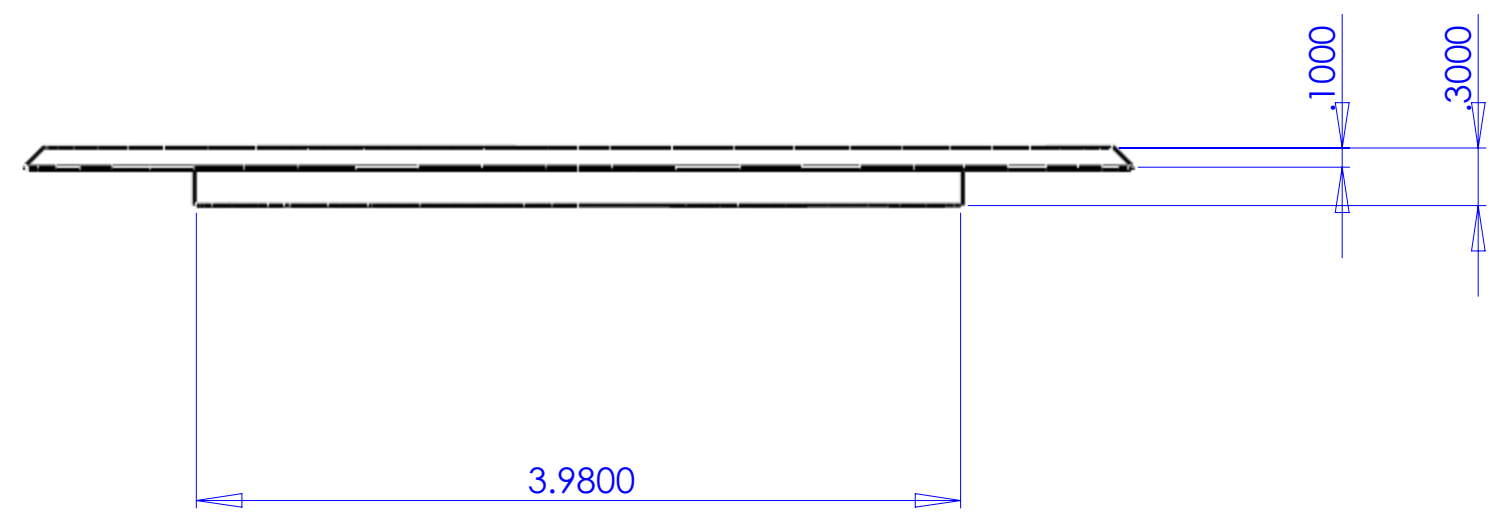

DESCRIPTION: BRASS, 5 3/4 SEAMLESS FLANGED COVER WITH DUAL FLIP LID AND DUPLEX MOUNT

BRASS, [3] 8-32 X .75 FLAT HEAD SCREW

DFB-2 RUBBER GASKET FOR DUPLEX

DFB-3 SHEET METAL MOUNTING PLATE FOR DUPLEX

**LEW ELECTRIC**  
**FITTINGS COMPANY**  
 SERVING THE ELECTRICAL INDUSTRY SINCE 1901  
 371 Randy Rd, Carol Stream, IL 60188  
 PHONE: 630-665-2075

UNLESS OTHERWISE SPECIFIED:	NAME	DATE	TITLE: <b>TCP-2-LR</b>
DIMENSIONS ARE IN INCHES	DRAWN	9/25/2007	
TOLERANCES:			SIZE DWG. NO. REV <b>C</b> 100122 <b>A</b>
FRACTIONAL: ±			
ANGULAR: MATCH ± BEND ±			
TWO PLACE DECIMAL ±			
THREE PLACE DECIMAL ±			WEIGHT: SHEET 1 OF 13
INTERPRET GEOMETRIC TOLERANCING PER:	COMMENTS:		
MATERIAL			
FINISH			
DO NOT SCALE DRAWING			