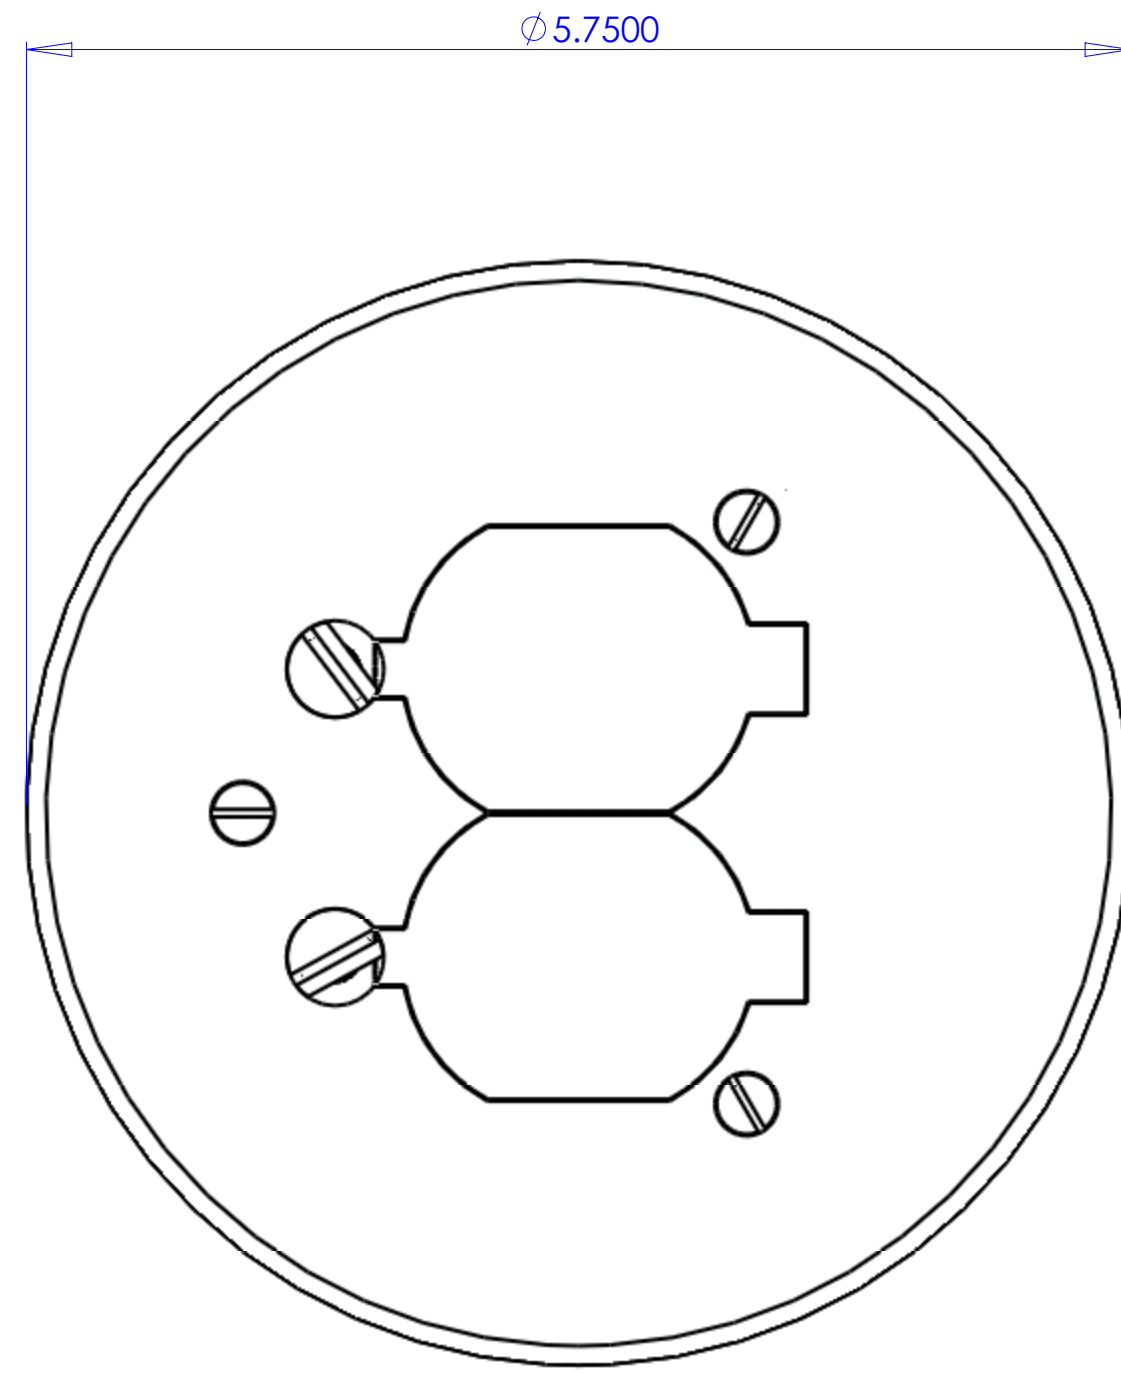

DESCRIPTION: BRASS, 5 3/4 SEAMLESS FLANGED COVER WITH DUAL FLIP LID AND DUPLEX MOUNT

BRASS, [3] 8-32 X .75 FLAT HEAD SCREW

DFB-2 RUBBER GASKET FOR DUPLEX

DFB-3 SHEET METAL MOUNTING PLATE FOR DUPLEX

**LEW ELECTRIC**  
**FITTINGS COMPANY**  
 SERVING THE ELECTRICAL INDUSTRY SINCE 1901  
 371 Randy Rd, Carol Stream, IL 60188  
 PHONE: 630-665-2075

UNLESS OTHERWISE SPECIFIED:	NAME	DATE	TITLE: <b>TCP-2-LR</b>
DIMENSIONS ARE IN INCHES	DRAWN	9/25/2007	
TOLERANCES:			SIZE DWG. NO. REV <b>C</b> 100122 <b>A</b>
FRACTIONAL: ±			
ANGULAR: MATCH ± BEND ±			
TWO PLACE DECIMAL ±			
THREE PLACE DECIMAL ±			WEIGHT: SHEET 1 OF 13
INTERPRET GEOMETRIC TOLERANCING PER:	COMMENTS:		
MATERIAL			
FINISH			
DO NOT SCALE DRAWING			