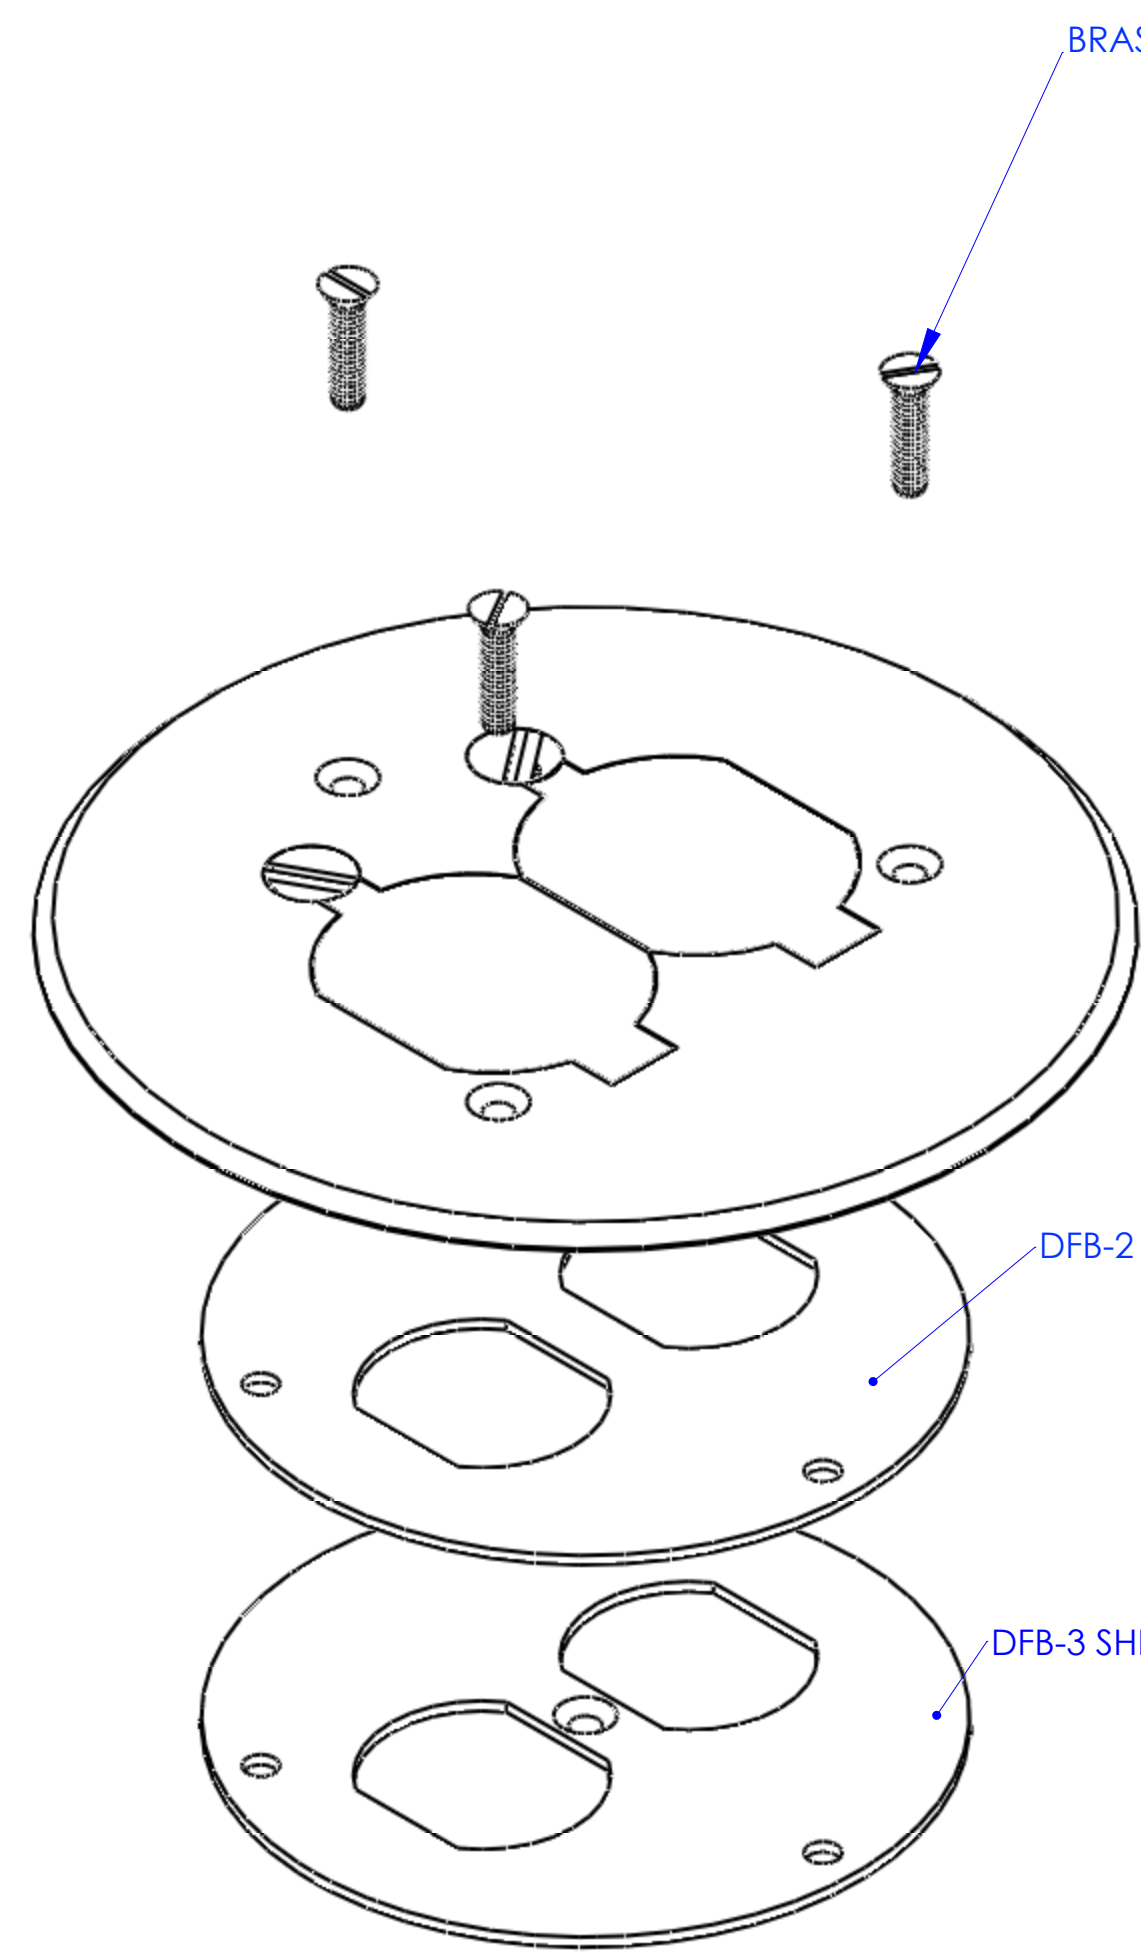

DESCRIPTION: BRASS, 5 3/4 SEAMLESS FLANGED COVER WITH DUAL FLIP LID AND DUPLEX MOUNT

BRASS, [3] 8-32 X .75 FLAT HEAD SCREW

DFB-2 RUBBER GASKET FOR DUPLEX

DFB-3 SHEET METAL MOUNTING PLATE FOR DUPLEX

**LEW ELECTRIC**  
**FITTINGS COMPANY**  
 SERVING THE ELECTRICAL INDUSTRY SINCE 1901  
 371 Randy Rd, Carol Stream, IL 60188  
 PHONE: 630-665-2075

UNLESS OTHERWISE SPECIFIED:	NAME	DATE	TITLE: <b>TCP-2-LR</b>
DIMENSIONS ARE IN INCHES	DRAWN	9/25/2007	
TOLERANCES:			SIZE DWG. NO. REV <b>C</b> 100122 <b>A</b>
FRACTIONAL: ±			
ANGULAR: MATCH ± BEND ±			
TWO PLACE DECIMAL ±			
THREE PLACE DECIMAL ±			WEIGHT: SHEET 1 OF 13
INTERPRET GEOMETRIC TOLERANCING PER:	COMMENTS:		
MATERIAL			
FINISH			
DO NOT SCALE DRAWING			