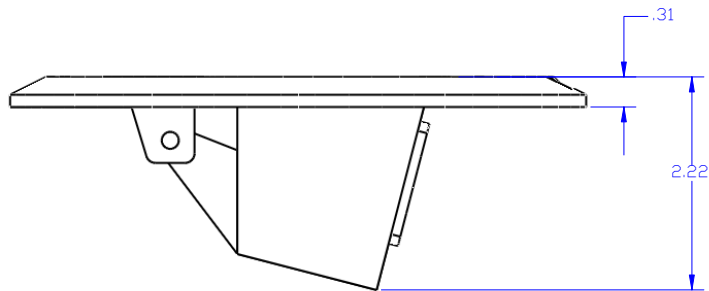

TOP VIEW

SIDE VIEW

DESCRIPTION:  
6" BRASS POP UP FLOOR PLATE WITH DECORA

OUTLET CLOSED

OUTLET OPEN

**LEW ELECTRIC**  
**FITTINGS COMPANY**  
SERVING THE ELECTRICAL INDUSTRY SINCE 1901

371 Randy Rd, Carol Stream, IL 60188  
PHONE: 630 665 2075

UNLESS OTHERWISE SPECIFIED:		NAME	DATE	TITLE: <b>PUFP-BD</b>
DIMENSIONS ARE IN INCHES		P.J.G.	12/29/2007	
FRACTIONAL: ±				SIZE DWG. NO. REV <b>C</b> 100197 <b>A</b>
ANGULAR: MATCH ± BEND ±				
TWO PLACE DECIMAL ±				
THREE PLACE DECIMAL ±				WEIGHT: SHEET 2 OF 6
INTERPRET GEOMETRIC TOLERANCING PER:		COMMENTS:		
MATERIAL:				
FINISH:				
DO NOT SCALE DRAWING				