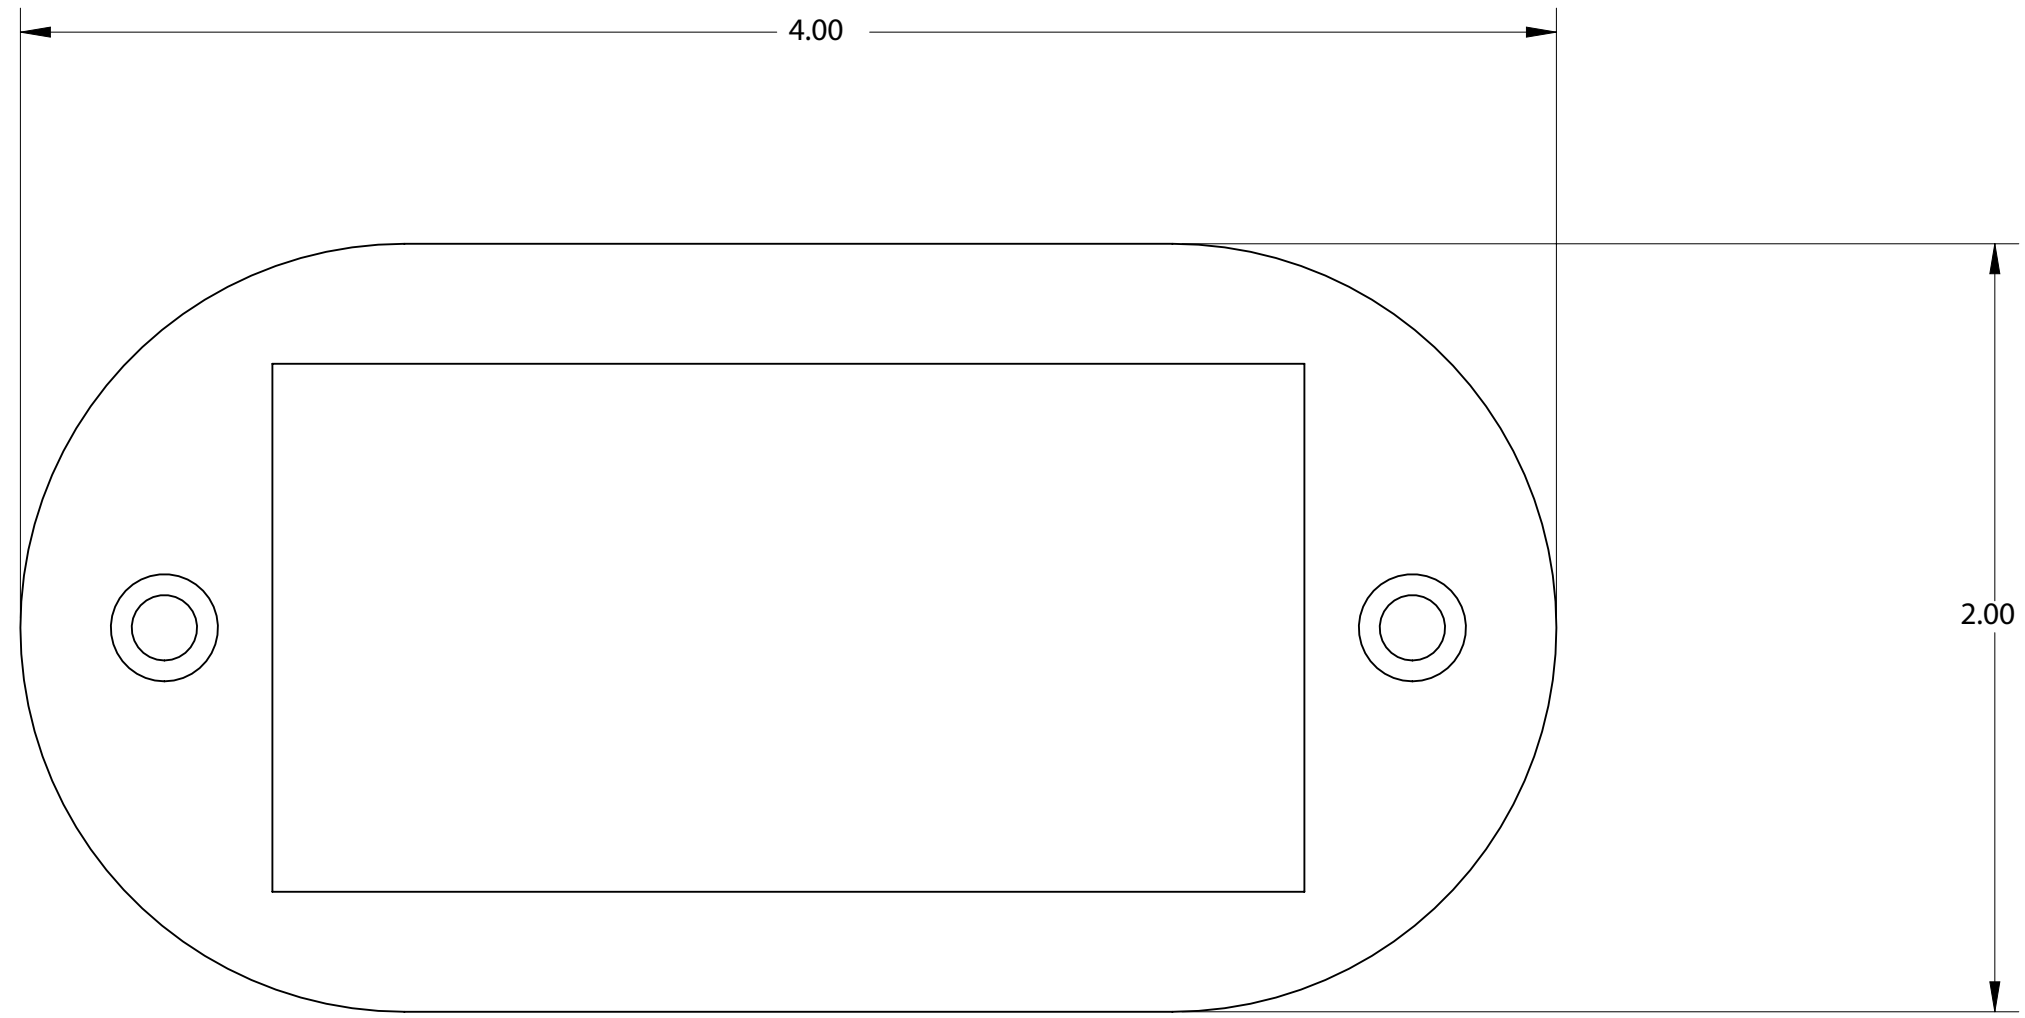

DESCRIPTION:  
Nozzle plate for GFI receptacle.

TOP VIEW

FRONT VIEW

**LEW ELECTRIC  
FITTINGS COMPANY**

SERVING THE ELECTRICAL INDUSTRY SINCE 1901

371 RANDY ROAD, CAROL STREAM, IL 60188

PHONE: 630-665-2075

UNLESS OTHERWISE SPECIFIED:	DRAWN	NAME	DATE	<b>TITLE:</b> <b>207-A</b>
DIMENSIONS ARE IN INCHES		P.J.G	12/5/2008	
TOLERANCES: FRACTIONAL: ± ANGULAR: MACH ± BEND ± TWO PLACE DECIMAL ± THREE PLACE DECIMAL ±				
INTERPRET GEOMETRIC TOLERANCING PER:				
MATERIAL	COMMENTS:			<b>SIZE</b> <b>C</b>
FINISH				
DO NOT SCALE DRAWING				<b>REV</b> <b>A</b>
				<b>WEIGHT:</b>
				<b>SHEET 9 OF 13</b>