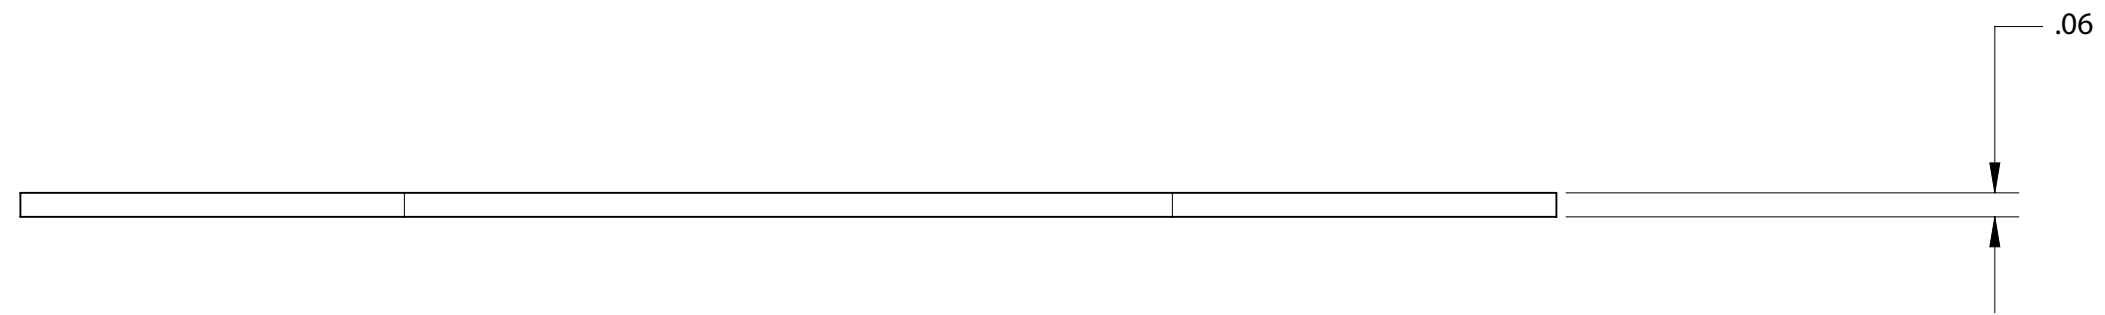

DESCRIPTION:  
Nozzle plate for GFI receptacle.

TOP VIEW

FRONT VIEW

**LEW ELECTRIC  
FITTINGS COMPANY**

SERVING THE ELECTRICAL INDUSTRY SINCE 1901

371 RANDY ROAD, CAROL STREAM, IL 60188

PHONE: 630-665-2075

UNLESS OTHERWISE SPECIFIED:	DRAWN	NAME	DATE	<b>TITLE:</b> <b>207-A</b>
DIMENSIONS ARE IN INCHES		P.J.G	12/5/2008	
TOLERANCES: FRACTIONAL: ± ANGULAR: MACH ± BEND ± TWO PLACE DECIMAL ± THREE PLACE DECIMAL ±				
INTERPRET GEOMETRIC TOLERANCING PER:				
MATERIAL	COMMENTS:			<b>SIZE</b> <b>C</b>
FINISH				
DO NOT SCALE DRAWING				<b>REV</b> <b>A</b>
				<b>WEIGHT:</b>
				<b>SHEET 9 OF 13</b>