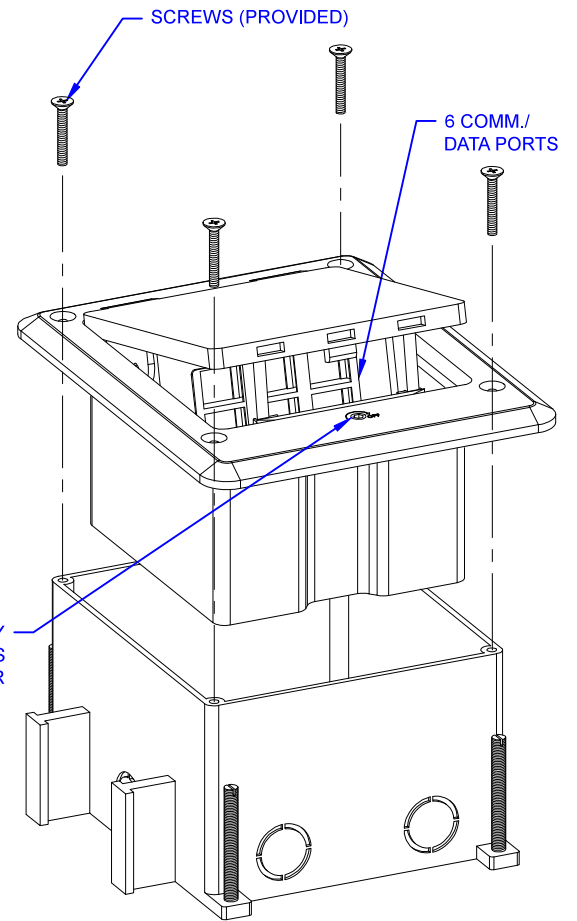

7/8" KNOCKOUT TYP.

**LEW ELECTRIC
FITTINGS COMPANY**
SERVING THE ELECTRICAL INDUSTRY SINCE 1901

371 Randy Rd, Carol Stream, IL 60188
PHONE: 630.665.2075

UNLESS OTHERWISE SPECIFIED: DIMENSIONS ARE IN INCHES TOLERANCES: FRACTIONAL ± ANGULAR: MACH ± BEND ± TWO PLACE DECIMAL ± THREE PLACE DECIMAL ± INTERPRET GEOMETRIC TOLERANCING PER: MATERIAL FINISH DO NOT SCALE DRAWING	DRAWN SMK	NAME SMK	DATE 11/8/2019	TITLE: OB-1-SH-6PORT
COMMENTS:	SIZE A	DWG. NO. 000001	REV A	WEIGHT: SHEET 1 OF 1