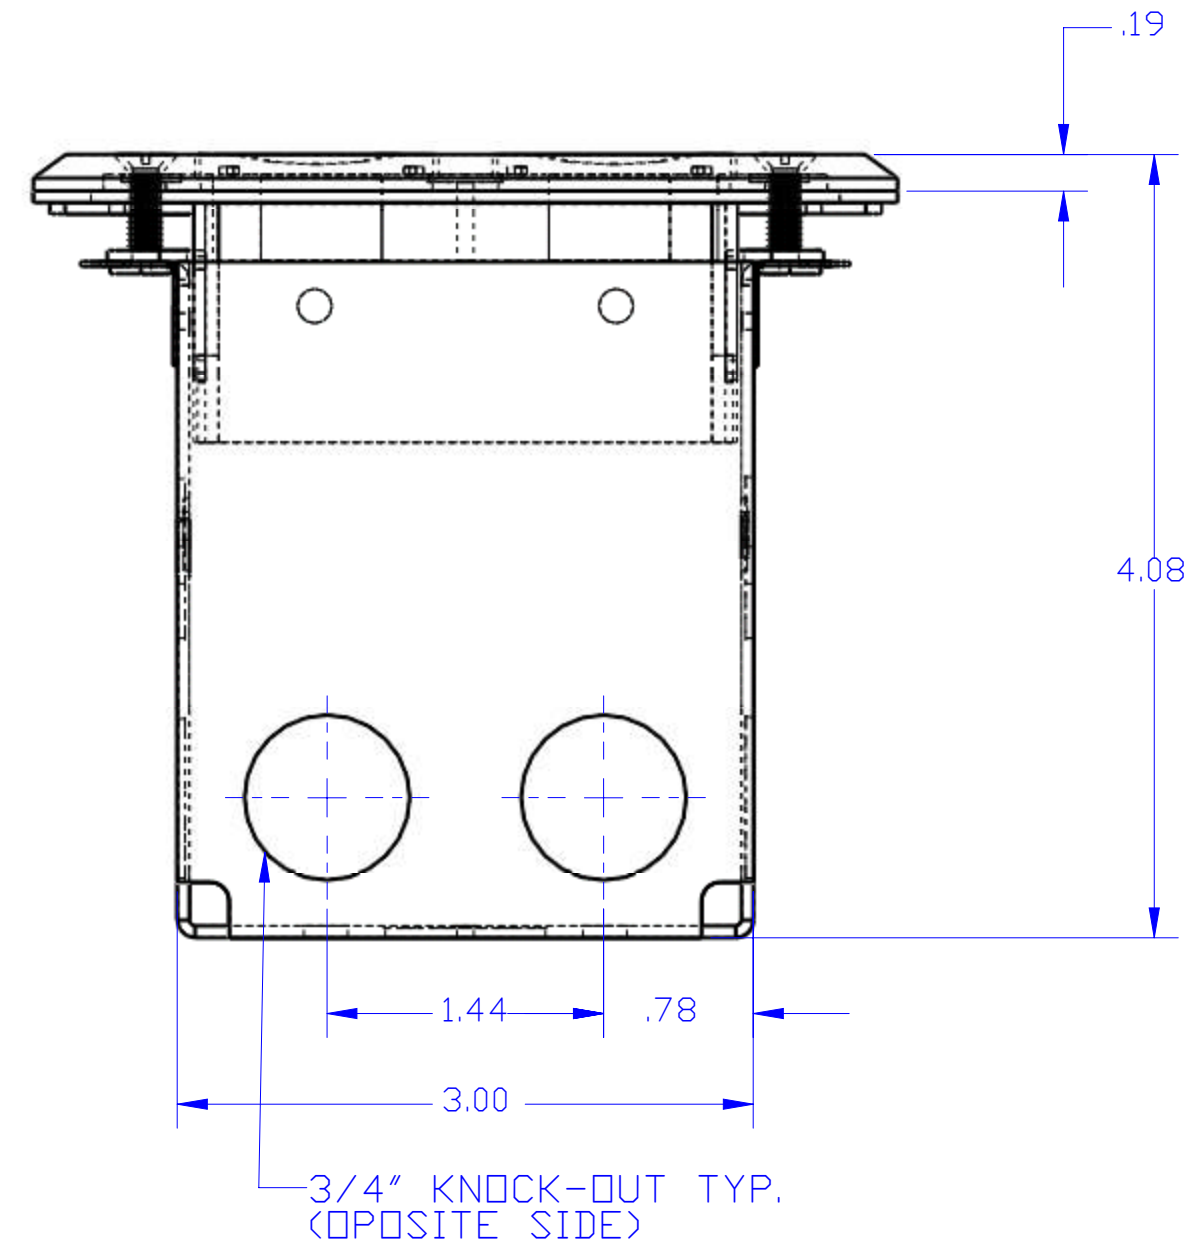

DESCRIPTION:
 NICKEL SILVER, RECESSED FLOOR PLATE
 ASSEMBLY (COMM./DATA WITH BOX); RRP-2-PQ
 INCLUDED

STAINLESS, [2] 6-32 X .75 FLAT
 HEAD SCREW [1.25 ALSO
 PROVIDED]

6212-NS PLUG

RRP-2-NSR

RRP-2-PQ

NEOPRENE GASKET

RRP-2-R

STAMPED STEEL BOX

LEW ELECTRIC
FITTINGS COMPANY
 SERVING THE ELECTRICAL INDUSTRY SINCE 1901
 371 Randy Rd, Carol Stream IL 60188
 PHONE: 630-665-2075

UNLESS OTHERWISE SPECIFIED:	NAME	DATE	TITLE: SWB-2-A-NS-T
DIMENSIONS ARE IN INCHES	DRAWN	12/1/2007	
TOLERANCES:			SIZE DWG. NO. REV C
FRACTIONAL: ±			
ANGULAR: MATCH ± BEND ±			
TWO PLACE DECIMAL ±			
INTERPRET GEOMETRIC TOLERANCING PER:	COMMENTS:		WEIGHT: SHEET 8 OF 12
MATERIAL			
FINISH			
DO NOT SCALE DRAWING			