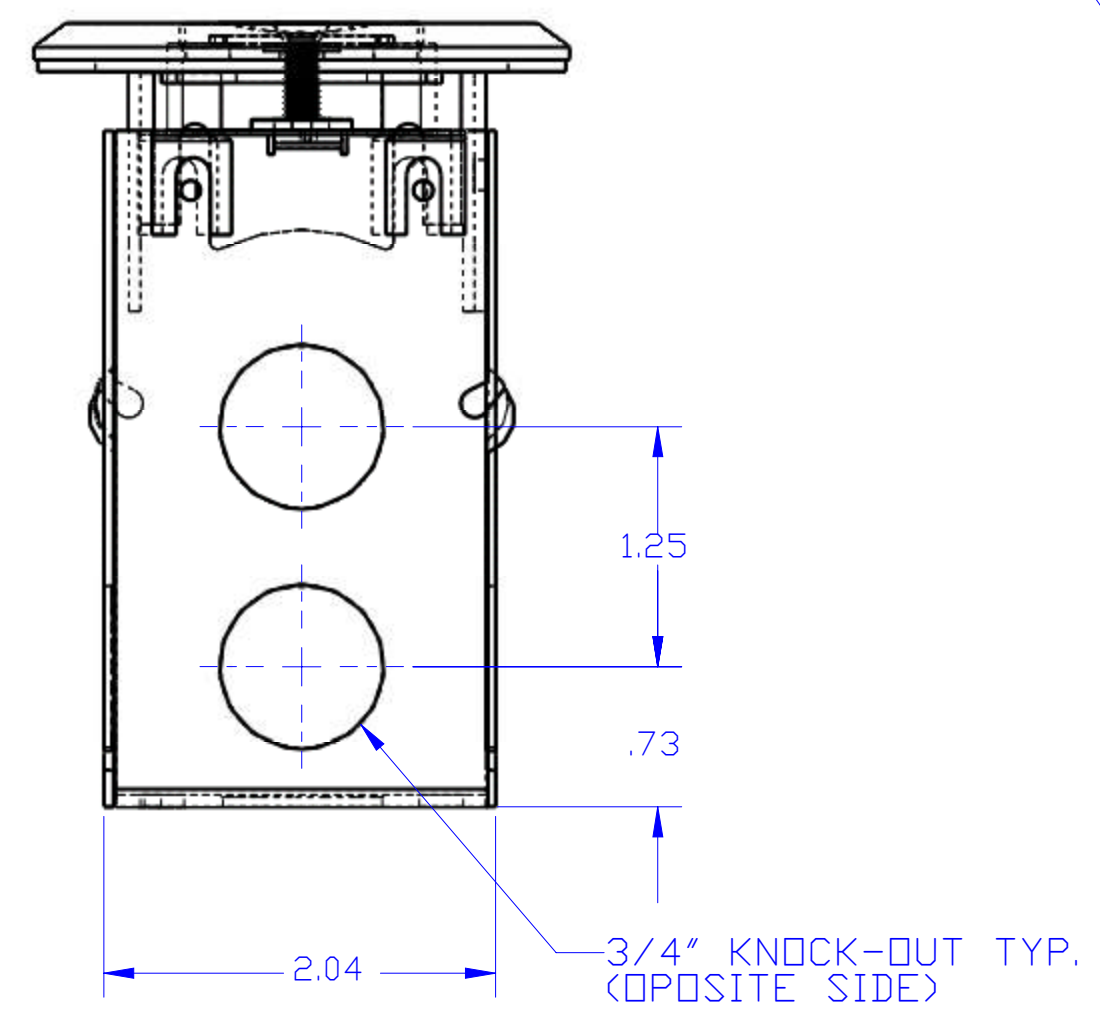

DESCRIPTION:
 NICKEL SILVER, RECESSED FLOOR PLATE
 ASSEMBLY (COMM./DATA WITH BOX); RRP-2-PQ
 INCLUDED

STAINLESS, [2] 6-32 X .75 FLAT
 HEAD SCREW [1.25 ALSO
 PROVIDED]

6212-NS PLUG

RRP-2-NSR

RRP-2-PQ

NEOPRENE GASKET

RRP-2-R

STAMPED STEEL BOX

LEW ELECTRIC
FITTINGS COMPANY
 SERVING THE ELECTRICAL INDUSTRY SINCE 1901
 371 Randy Rd, Carol Stream IL 60188
 PHONE: 630-665-2075

UNLESS OTHERWISE SPECIFIED:	NAME	DATE	TITLE: SWB-2-A-NS-T
DIMENSIONS ARE IN INCHES	DRAWN	12/1/2007	
TOLERANCES:			SIZE DWG. NO. REV C
FRACTIONAL: ±			
ANGULAR: MATCH ± BEND ±			
TWO PLACE DECIMAL ±			
INTERPRET GEOMETRIC TOLERANCING PER:	COMMENTS:		WEIGHT: SHEET 8 OF 12
MATERIAL			
FINISH			
DO NOT SCALE DRAWING			