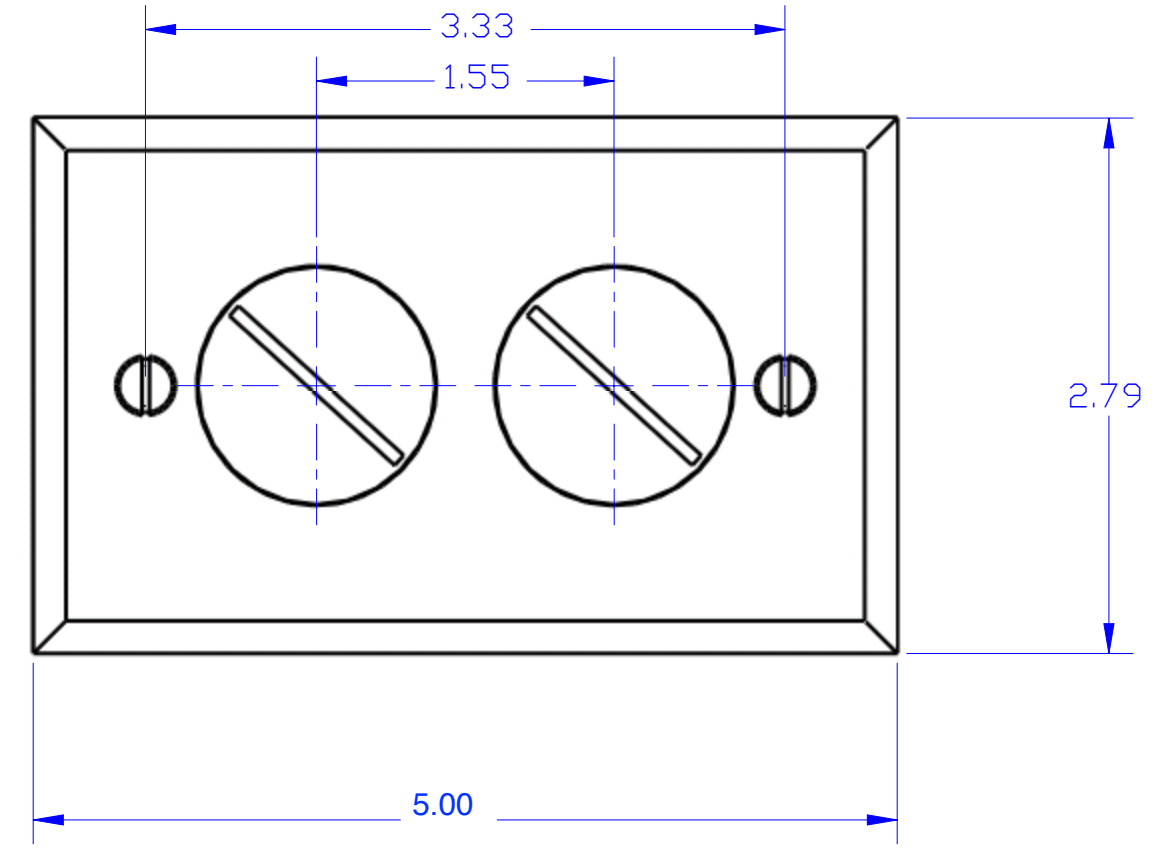

DESCRIPTION:
 NICKEL SILVER, RECESSED FLOOR PLATE
 ASSEMBLY (COMM./DATA WITH BOX); RRP-2-PQ
 INCLUDED

STAINLESS, [2] 6-32 X .75 FLAT
 HEAD SCREW [1.25 ALSO
 PROVIDED]

6212-NS PLUG

RRP-2-NSR

RRP-2-PQ

NEOPRENE GASKET

RRP-2-R

STAMPED STEEL BOX

LEW ELECTRIC
FITTINGS COMPANY
 SERVING THE ELECTRICAL INDUSTRY SINCE 1901
 371 Randy Rd, Carol Stream IL 60188
 PHONE: 630-665-2075

UNLESS OTHERWISE SPECIFIED:	NAME	DATE	TITLE: SWB-2-A-NS-T
DIMENSIONS ARE IN INCHES	DRAWN	12/1/2007	
TOLERANCES:			SIZE DWG. NO. REV C
FRACTIONAL: ±			
ANGULAR: MATCH ± BEND ±			
TWO PLACE DECIMAL ±			
INTERPRET GEOMETRIC TOLERANCING PER:	COMMENTS:		WEIGHT: SHEET 8 OF 12
MATERIAL			
FINISH			
DO NOT SCALE DRAWING			