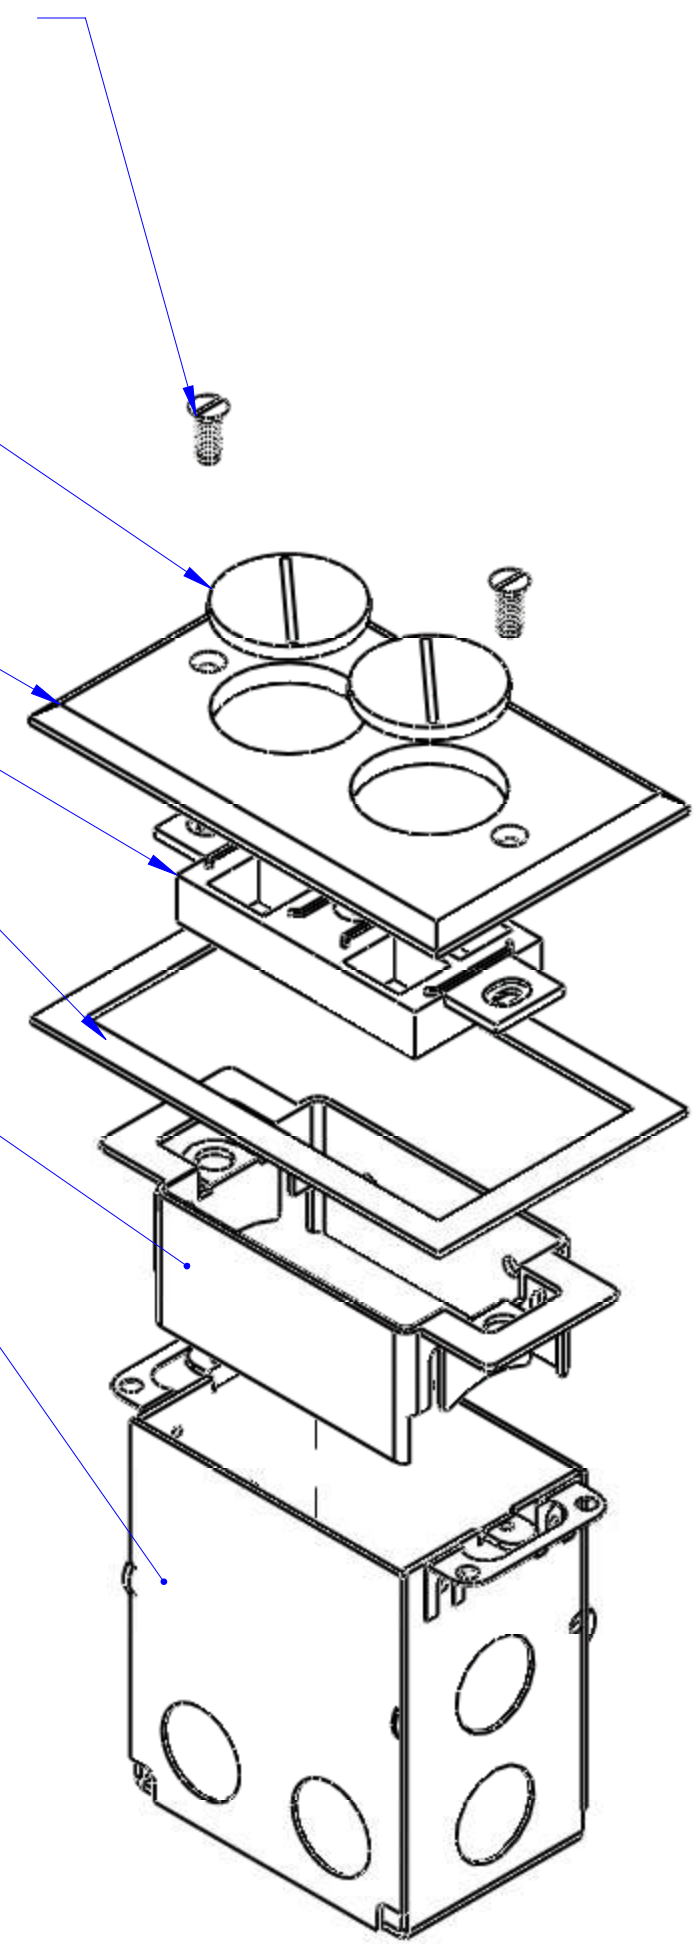

DESCRIPTION:
 NICKEL SILVER, RECESSED FLOOR PLATE
 ASSEMBLY (COMM./DATA WITH BOX); RRP-2-PQ
 INCLUDED

STAINLESS, [2] 6-32 X .75 FLAT
 HEAD SCREW [1.25 ALSO
 PROVIDED]

6212-NS PLUG

RRP-2-NSR

RRP-2-PQ

NEOPRENE GASKET

RRP-2-R

STAMPED STEEL BOX

LEW ELECTRIC
FITTINGS COMPANY
 SERVING THE ELECTRICAL INDUSTRY SINCE 1901
 371 Randy Rd, Carol Stream IL 60188
 PHONE: 630-665-2075

UNLESS OTHERWISE SPECIFIED:	NAME	DATE	TITLE: SWB-2-A-NS-T
DIMENSIONS ARE IN INCHES	DRAWN	12/1/2007	
TOLERANCES:			SIZE DWG. NO. REV C
FRACTIONAL: ±			
ANGULAR: MATCH ± BEND ±			
TWO PLACE DECIMAL ±			
INTERPRET GEOMETRIC TOLERANCING PER:	COMMENTS:		WEIGHT: SHEET 8 OF 12
MATERIAL			
FINISH			
DO NOT SCALE DRAWING			