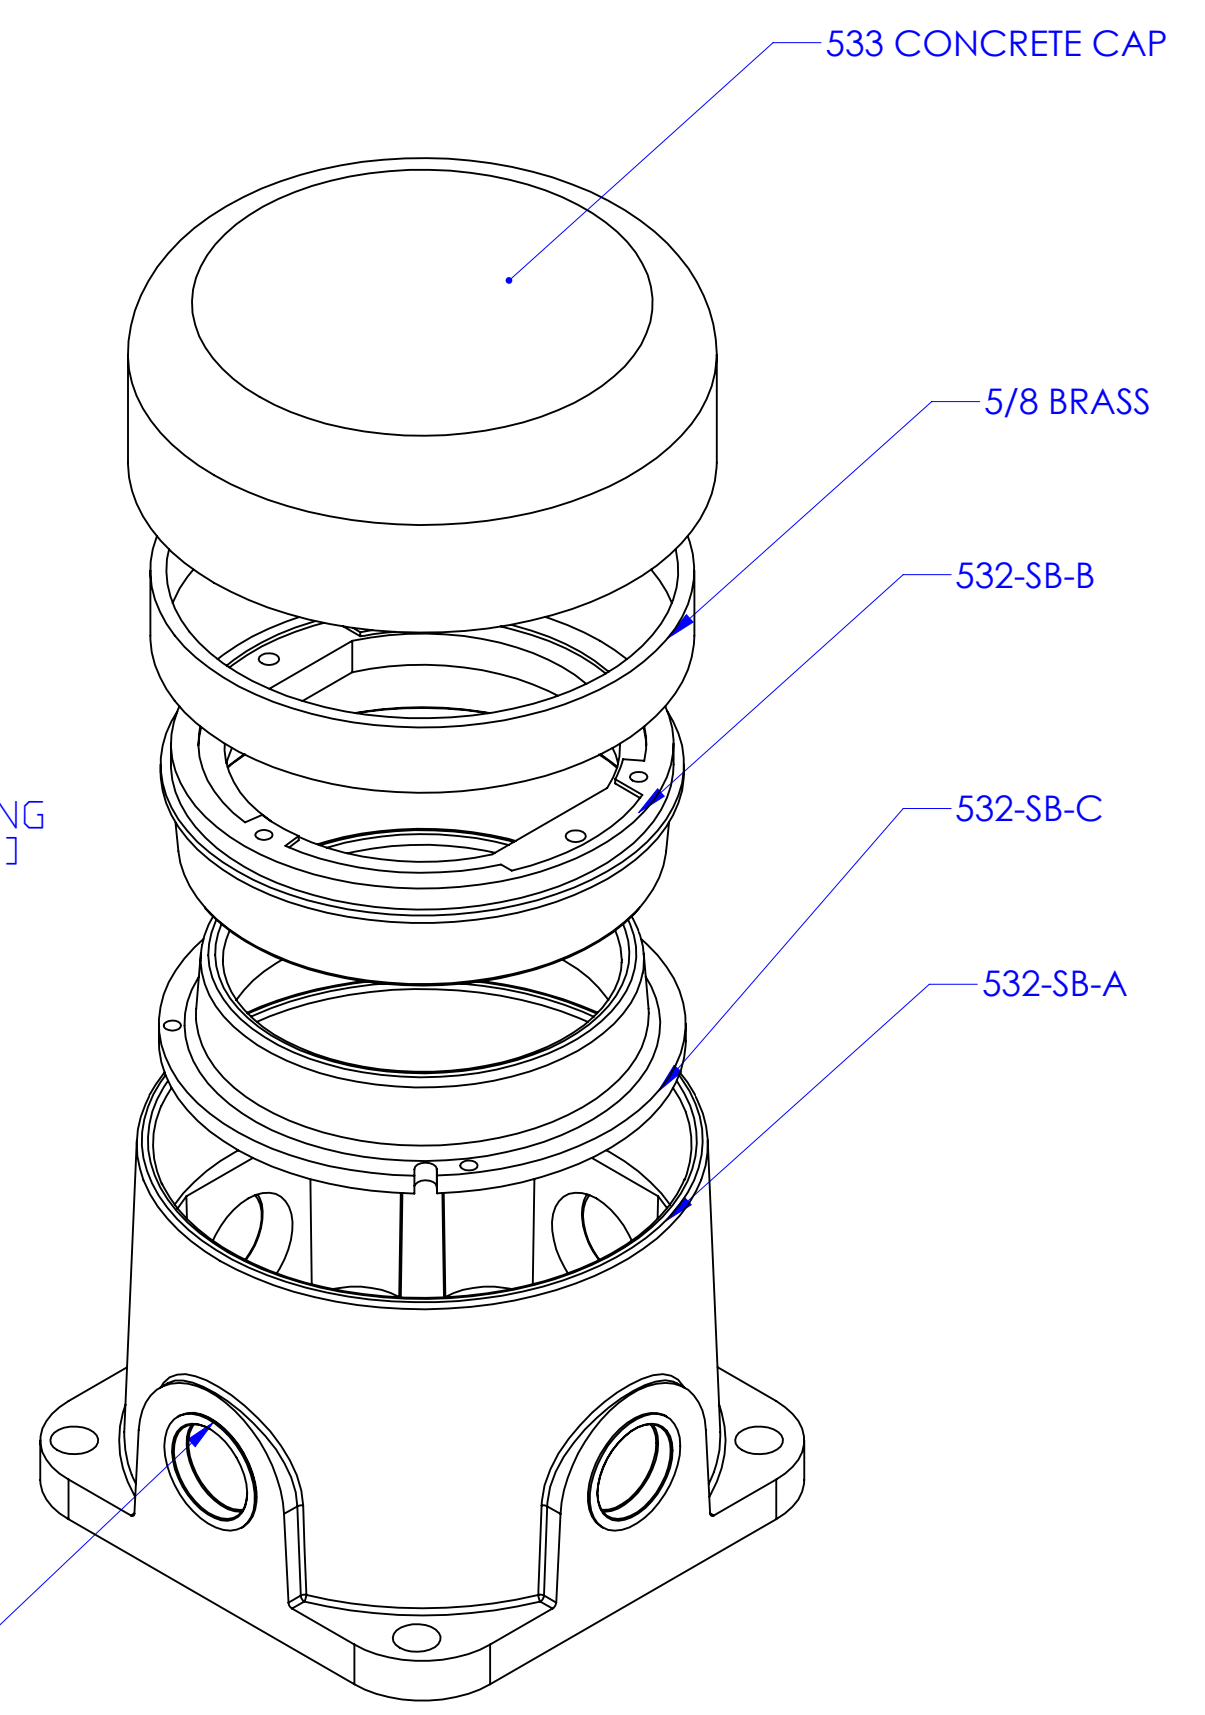

DESCRIPTION:
BRASS, DEEP, CAST BOX, FULLY ADJUSTABLE, 24 CU. IN. INTERIOR
CAPACITY

CROSS SECTION

VIEW TOP

LEW ELECTRIC
FITTINGS COMPANY
SERVING THE ELECTRICAL INDUSTRY SINCE 1901

1801 W. St. Charles Rd. Maywood, IL 60153
PHONE: 708-345-2075

UNLESS OTHERWISE SPECIFIED:		NAME	DATE	TITLE: 532-58
DIMENSIONS ARE IN INCHES		DRAWN	P.J.G.	
TOLERANCES:				
FRACTIONAL ±				
ANGULAR: MATCH ± BEND ±				
TWO PLACE DECIMAL ±				
THREE PLACE DECIMAL ±				
INTERPRET GEOMETRIC TOLERANCING PER:		COMMENTS:		
MATERIAL				
FINISH				
DO NOT SCALE DRAWING		SIZE	DWG. NO.	REV
		C	1001300	A
		WEIGHT:	SHEET 1 OF 10	