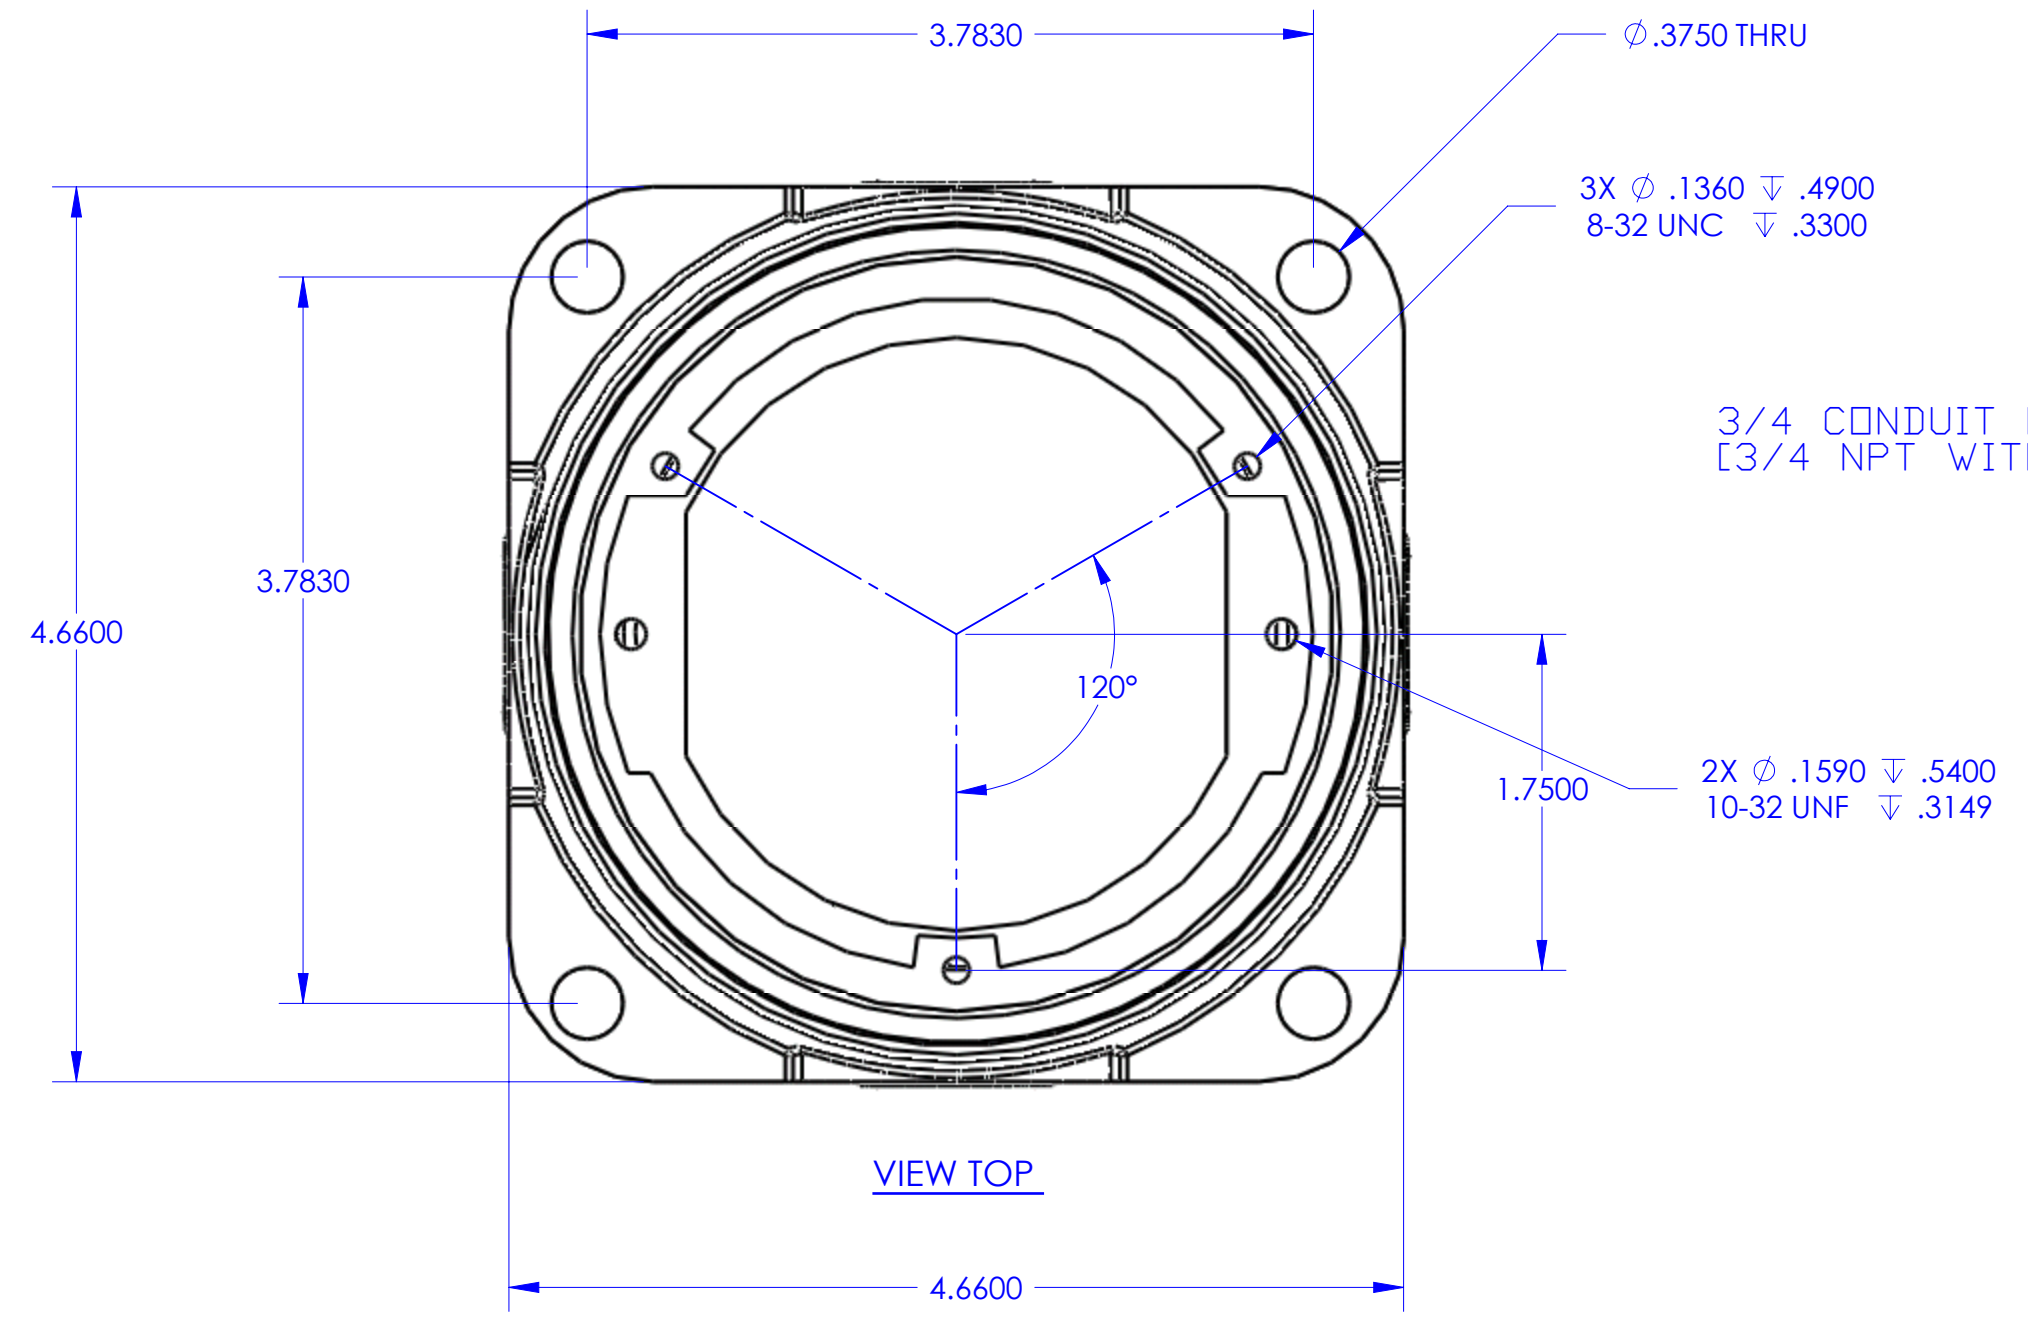

DESCRIPTION:
BRASS, DEEP, CAST BOX, FULLY ADJUSTABLE, 24 CU. IN. INTERIOR
CAPACITY

CROSS SECTION

VIEW TOP

LEW ELECTRIC
FITTINGS COMPANY
SERVING THE ELECTRICAL INDUSTRY SINCE 1901

1801 W. St. Charles Rd. Maywood, IL 60153
PHONE: 708-345-2075

UNLESS OTHERWISE SPECIFIED:		NAME	DATE	TITLE: 532-58
DIMENSIONS ARE IN INCHES		DRAWN	P.J.G.	
TOLERANCES:				
FRACTIONAL ±				
ANGULAR: MATCH ± BEND ±				
TWO PLACE DECIMAL ±				
THREE PLACE DECIMAL ±				
INTERPRET GEOMETRIC TOLERANCING PER:		COMMENTS:		
MATERIAL				
FINISH				
DO NOT SCALE DRAWING		SIZE	DWG. NO.	REV
		C	1001300	A
		WEIGHT:	SHEET 1 OF 10	