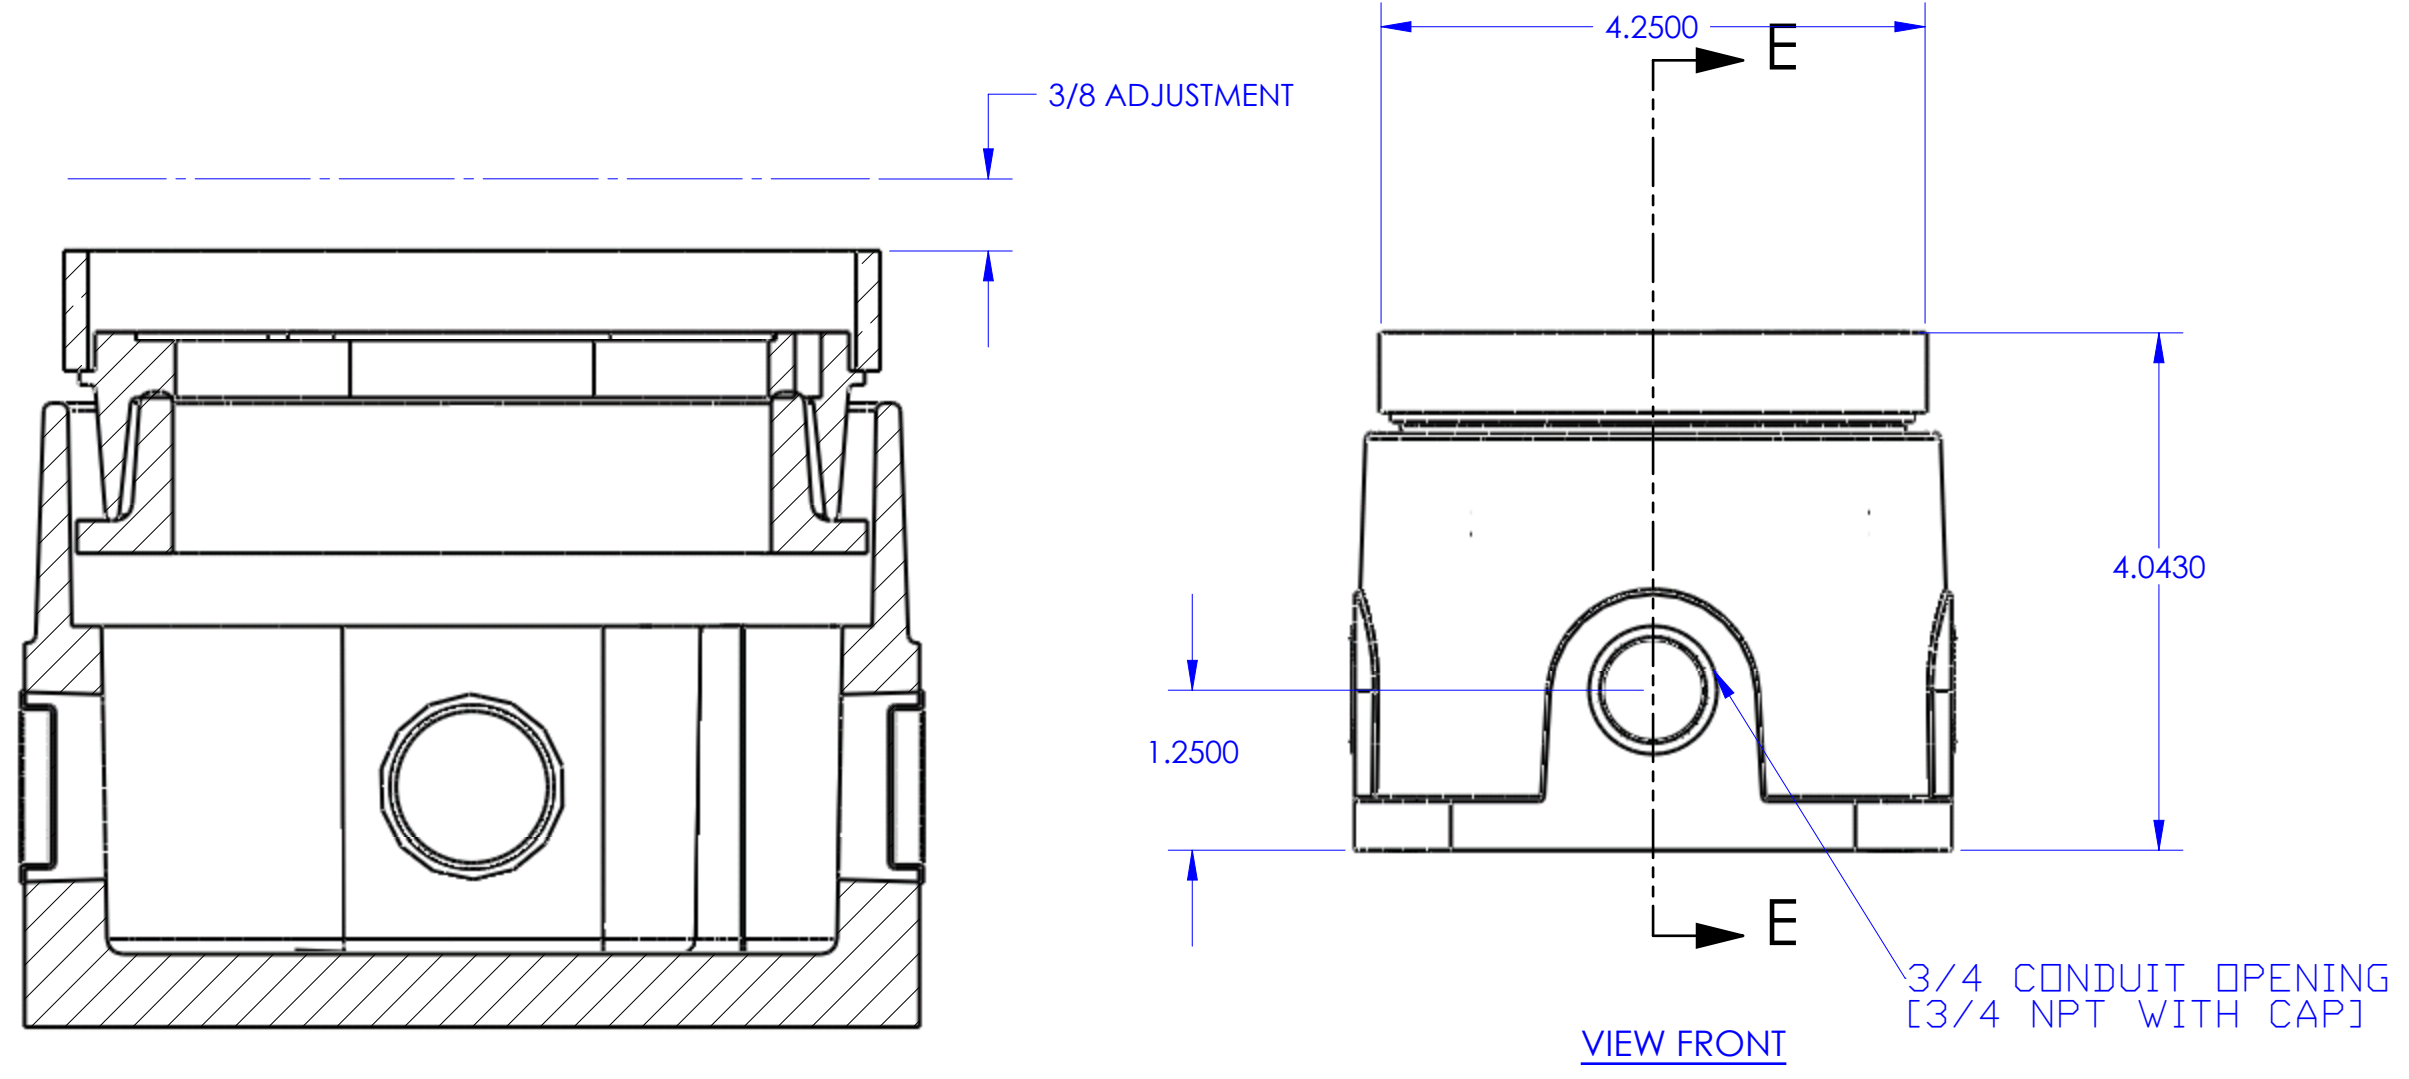

DESCRIPTION:
BRASS, DEEP, CAST BOX, FULLY ADJUSTABLE, 24 CU. IN. INTERIOR
CAPACITY

CROSS SECTION

VIEW TOP

LEW ELECTRIC
FITTINGS COMPANY
SERVING THE ELECTRICAL INDUSTRY SINCE 1901

1801 W. St. Charles Rd. Maywood, IL 60153
PHONE: 708-345-2075

UNLESS OTHERWISE SPECIFIED:		NAME	DATE	TITLE: 532-58
DIMENSIONS ARE IN INCHES		DRAWN	P.J.G.	
TOLERANCES:				
FRACTIONAL ±				
ANGULAR: MATCH ± BEND ±				
TWO PLACE DECIMAL ±				
THREE PLACE DECIMAL ±				
INTERPRET GEOMETRIC TOLERANCING PER:		COMMENTS:		
MATERIAL				
FINISH				
DO NOT SCALE DRAWING		SIZE	DWG. NO.	REV
		C	1001300	A
		WEIGHT:	SHEET 1 OF 10	