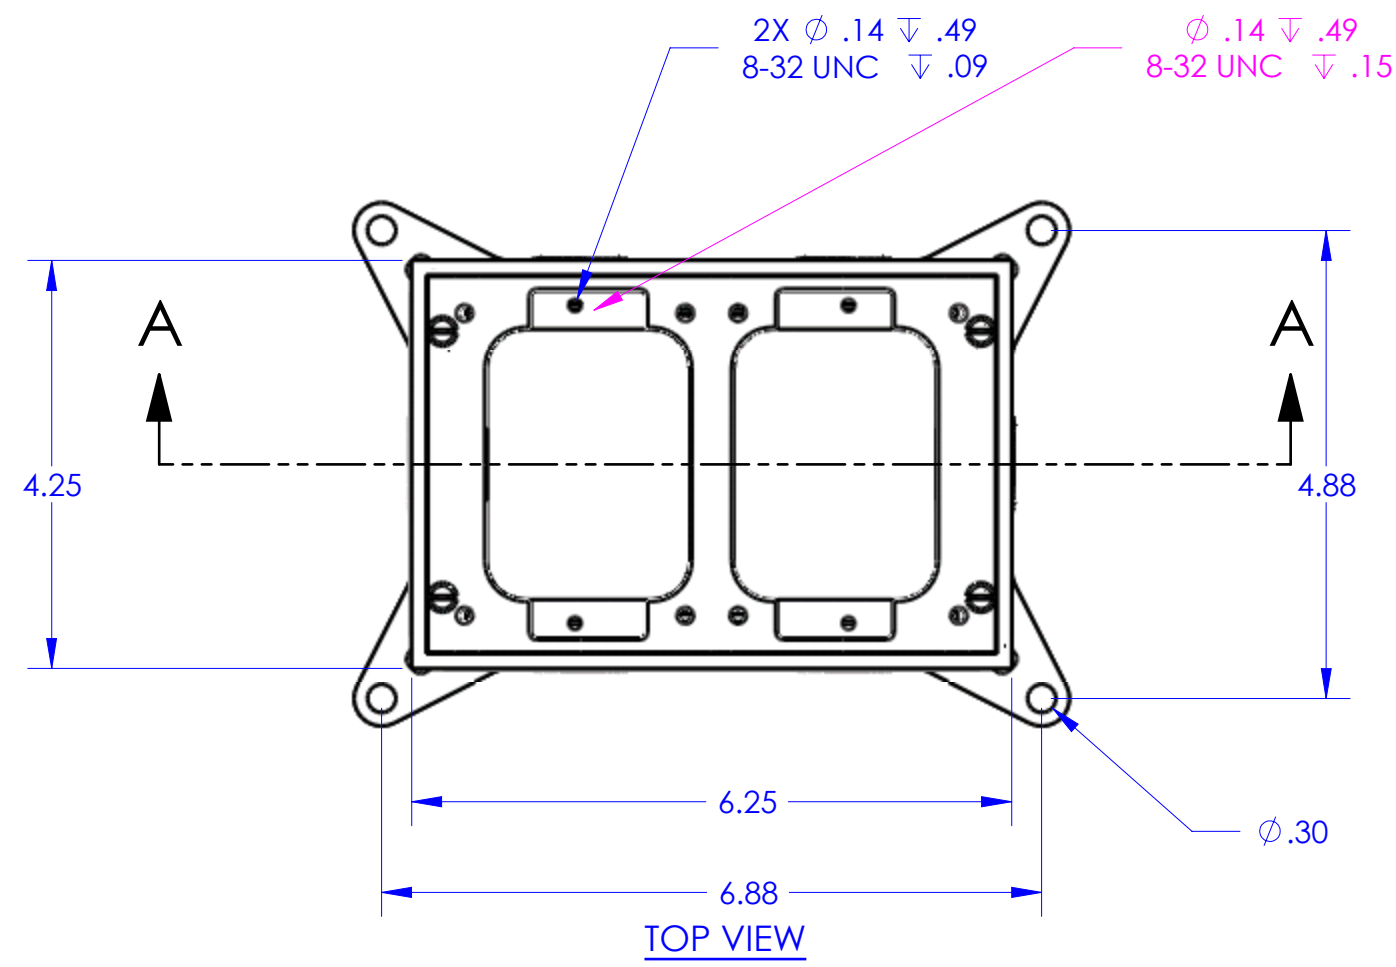

DESCRIPTION:
BRASS, DEEP, TWO GANG CAST BOX (PARTIONED)-FULLY
ADJUSTABLE

**LEW ELECTRIC
FITTINGS COMPANY**
SERVING THE ELCTRICAL INDUSTRY SINCE 1901

1801 W. St. Charles Rd. Maywood, IL 60153
PHONE: 708-345-2075

UNLESS OTHERWISE SPECIFIED:		NAME	DATE
DIMENSIONS ARE IN INCHES		DRAWN	PJG 8/30/2007
TOLERANCES:			
FRACTIONAL: \pm			
ANGULAR: MACH \pm BEND \pm			
TWO PLACE DECIMAL \pm			
THREE PLACE DECIMAL \pm			
INTERPRET GEOMETRIC TOLERANCING PER:		COMMENTS:	
MATERIAL			
FINISH			
DO NOT SCALE DRAWING			

TITLE:
1102-58

SIZE A	DWG. NO. 1001400	REV A
WEIGHT:	SHEET 3 OF 12	