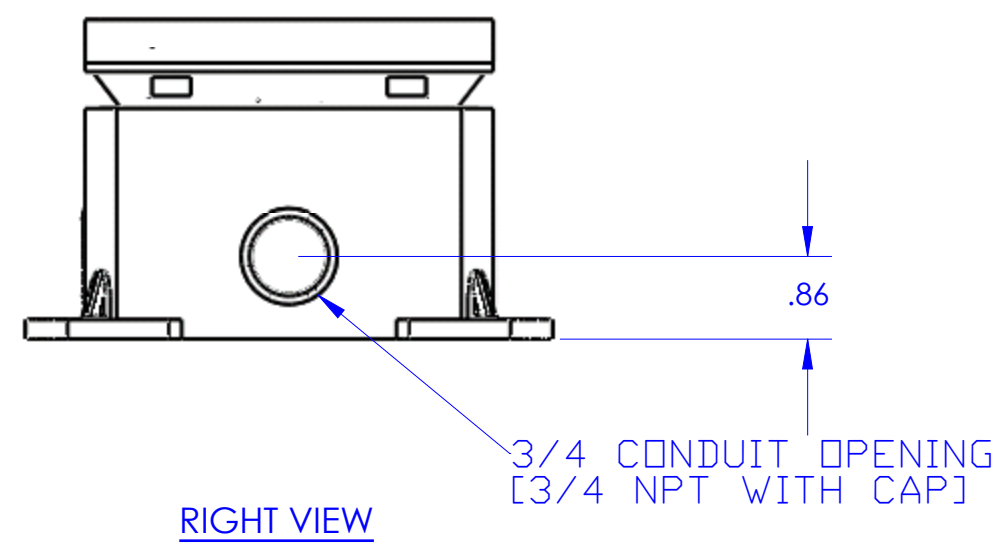

DESCRIPTION:
BRASS, DEEP, TWO GANG CAST BOX (PARTIONED)-FULLY
ADJUSTABLE

**LEW ELECTRIC
FITTINGS COMPANY**
SERVING THE ELCTRICAL INDUSTRY SINCE 1901

1801 W. St. Charles Rd. Maywood, IL 60153
PHONE: 708-345-2075

UNLESS OTHERWISE SPECIFIED:		NAME	DATE
DIMENSIONS ARE IN INCHES		DRAWN	PJG 8/30/2007
TOLERANCES:			
FRACTIONAL: \pm			
ANGULAR: MACH \pm BEND \pm			
TWO PLACE DECIMAL \pm			
THREE PLACE DECIMAL \pm			
INTERPRET GEOMETRIC TOLERANCING PER:		COMMENTS:	
MATERIAL			
FINISH			
DO NOT SCALE DRAWING			

TITLE:
1102-58

SIZE A	DWG. NO. 1001400	REV A
WEIGHT:	SHEET 3 OF 12	