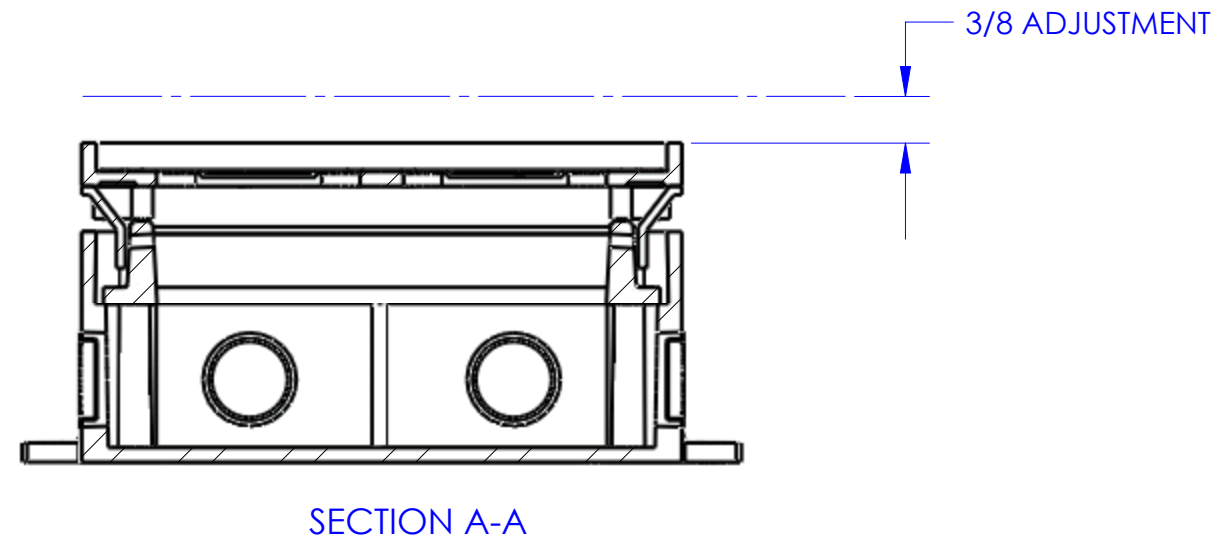

DESCRIPTION:
BRASS, DEEP, TWO GANG CAST BOX (PARTIONED)-FULLY
ADJUSTABLE

**LEW ELECTRIC
FITTINGS COMPANY**
SERVING THE ELCTRICAL INDUSTRY SINCE 1901

1801 W. St. Charles Rd. Maywood, IL 60153
PHONE: 708-345-2075

UNLESS OTHERWISE SPECIFIED:		NAME	DATE
DIMENSIONS ARE IN INCHES		DRAWN	PJG 8/30/2007
TOLERANCES:			
FRACTIONAL: \pm			
ANGULAR: MACH \pm BEND \pm			
TWO PLACE DECIMAL \pm			
THREE PLACE DECIMAL \pm			
INTERPRET GEOMETRIC TOLERANCING PER:		COMMENTS:	
MATERIAL			
FINISH			
DO NOT SCALE DRAWING			

TITLE:
1102-58

SIZE A	DWG. NO. 1001400	REV A
WEIGHT:	SHEET 3 OF 12	