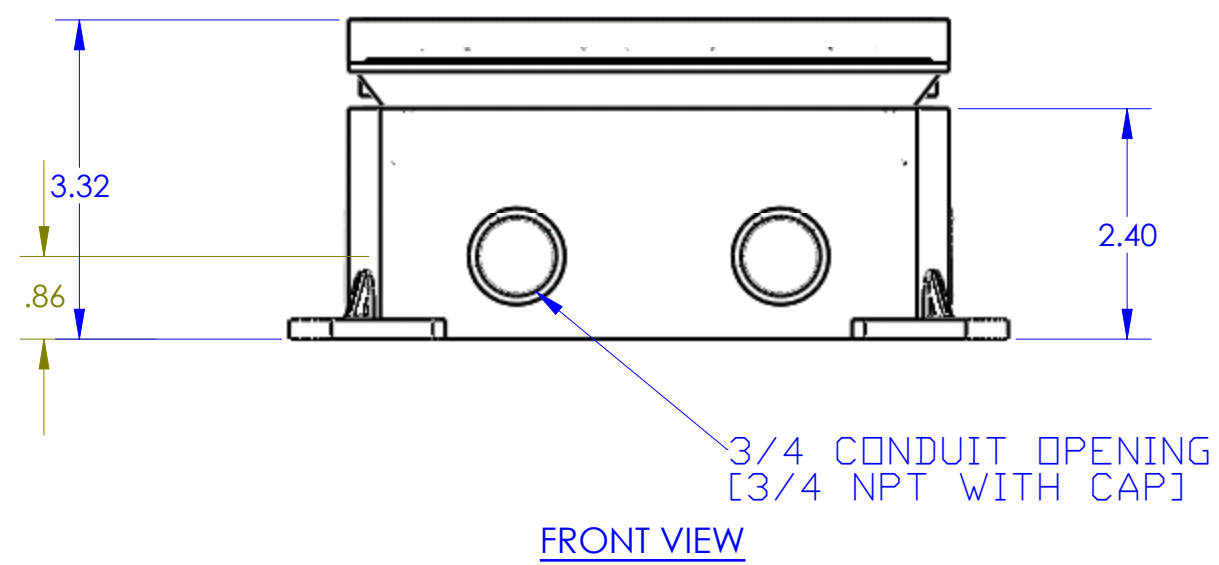

DESCRIPTION:
BRASS, DEEP, TWO GANG CAST BOX (PARTIONED)-FULLY
ADJUSTABLE

**LEW ELECTRIC
FITTINGS COMPANY**
SERVING THE ELCTRICAL INDUSTRY SINCE 1901

1801 W. St. Charles Rd. Maywood, IL 60153
PHONE: 708-345-2075

UNLESS OTHERWISE SPECIFIED:		NAME	DATE
DIMENSIONS ARE IN INCHES		DRAWN	PJG 8/30/2007
TOLERANCES:			
FRACTIONAL: \pm			
ANGULAR: MACH \pm BEND \pm			
TWO PLACE DECIMAL \pm			
THREE PLACE DECIMAL \pm			
INTERPRET GEOMETRIC TOLERANCING PER:		COMMENTS:	
MATERIAL			
FINISH			
DO NOT SCALE DRAWING			

TITLE:
1102-58

SIZE A	DWG. NO. 1001400	REV A
WEIGHT:	SHEET 3 OF 12	