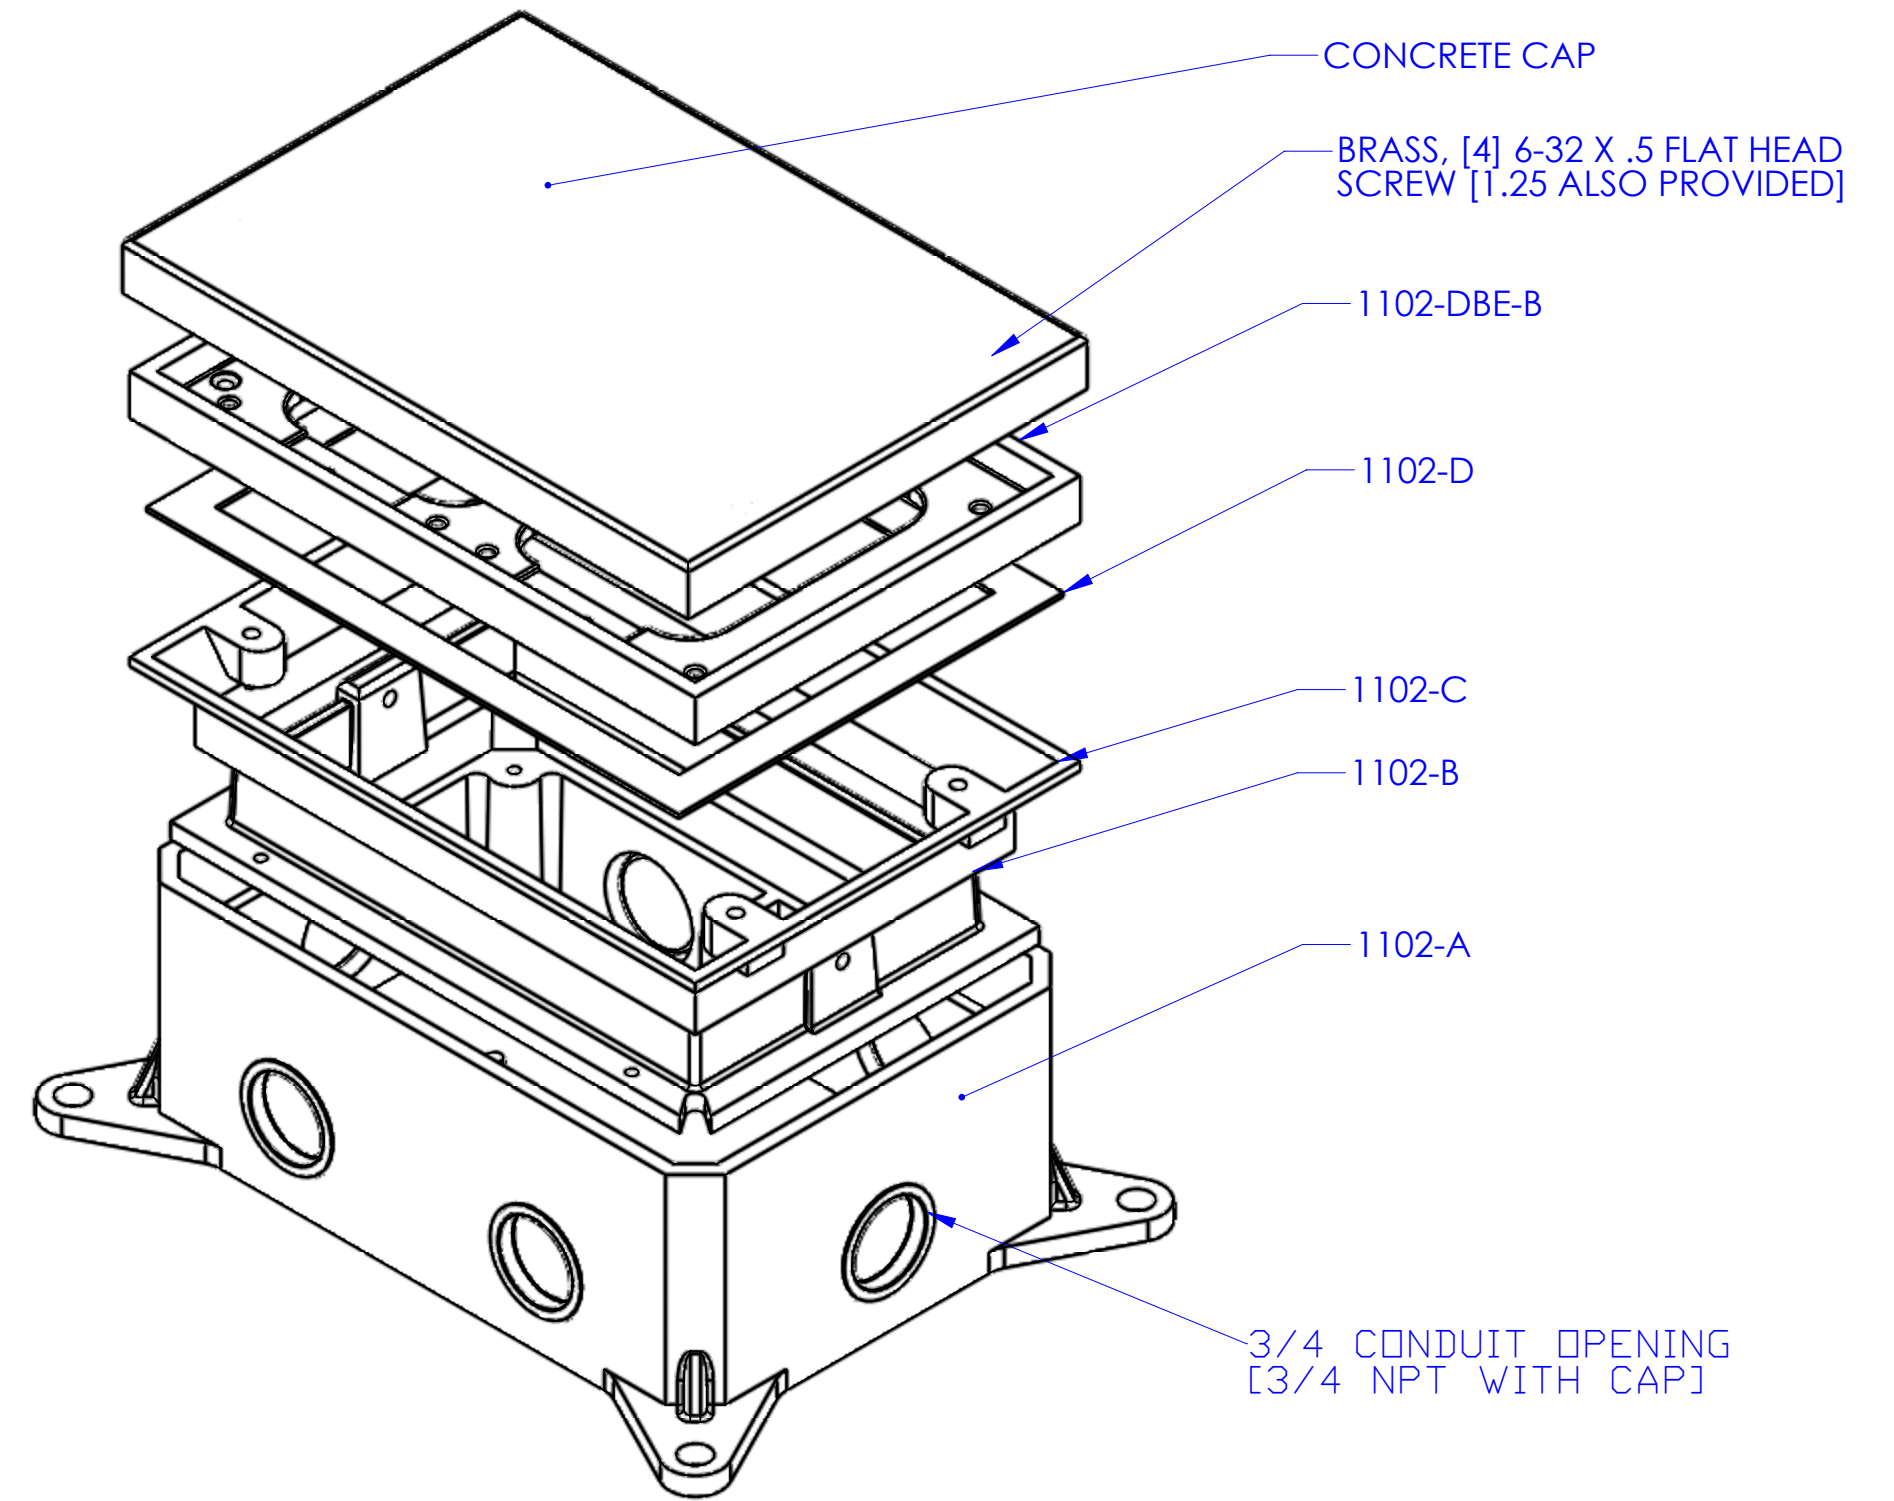

DESCRIPTION:
BRASS, DEEP, TWO GANG CAST BOX (PARTIONED)-FULLY
ADJUSTABLE

**LEW ELECTRIC
FITTINGS COMPANY**
SERVING THE ELCTRICAL INDUSTRY SINCE 1901

1801 W. St. Charles Rd. Maywood, IL 60153
PHONE: 708-345-2075

UNLESS OTHERWISE SPECIFIED:		NAME	DATE
DIMENSIONS ARE IN INCHES		DRAWN	PJG 8/30/2007
TOLERANCES:			
FRACTIONAL: \pm			
ANGULAR: MACH \pm BEND \pm			
TWO PLACE DECIMAL \pm			
THREE PLACE DECIMAL \pm			
INTERPRET GEOMETRIC TOLERANCING PER:		COMMENTS:	
MATERIAL			
FINISH			
DO NOT SCALE DRAWING			

TITLE:
1102-58

SIZE A	DWG. NO. 1001400	REV A
WEIGHT:	SHEET 3 OF 12	