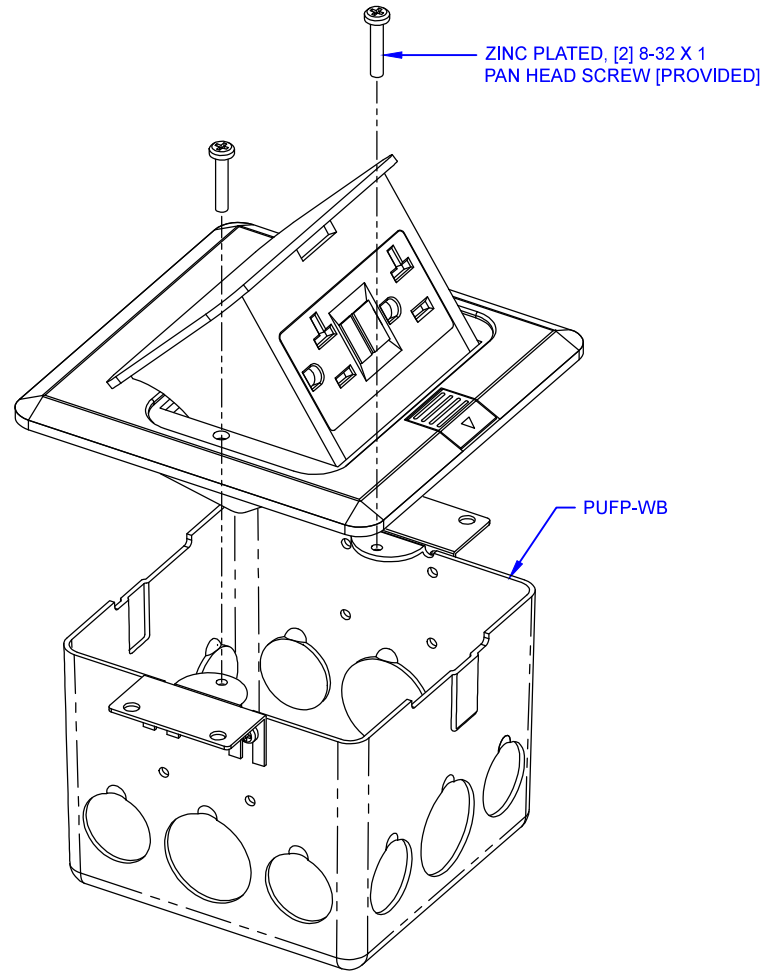

1/2" KNOCKOUT TYP.
(OPPOSITE SIDE)

3/4" KNOCKOUT TYP.
(OPPOSITE SIDE)

1/2" KNOCKOUT TYP.
(OPPOSITE SIDE)

 LEW ELECTRIC FITTINGS COMPANY SERVING THE ELECTRICAL INDUSTRY SINCE 1901 371 Randy Rd, Carol Stream, IL 60188 PHONE: 630.665.2075		UNLESS OTHERWISE SPECIFIED: DIMENSIONS ARE IN INCHES TOLERANCES: FRACTIONAL ± ANGULAR MATCH ± BEND ± TWO PLACE DECIMAL ± THREE PLACE DECIMAL ±		DRAWN NAME DATE
		INTERPRET GEOMETRIC TOLERANCING PER:		TITLE: PUFP-SQ-SS-GFI
MATERIAL: FINISH:		COMMENTS:		SIZE A
DO NOT SCALE DRAWING		DWG. NO. 000001		REV A
		WEIGHT:		SHEET 1 OF 1