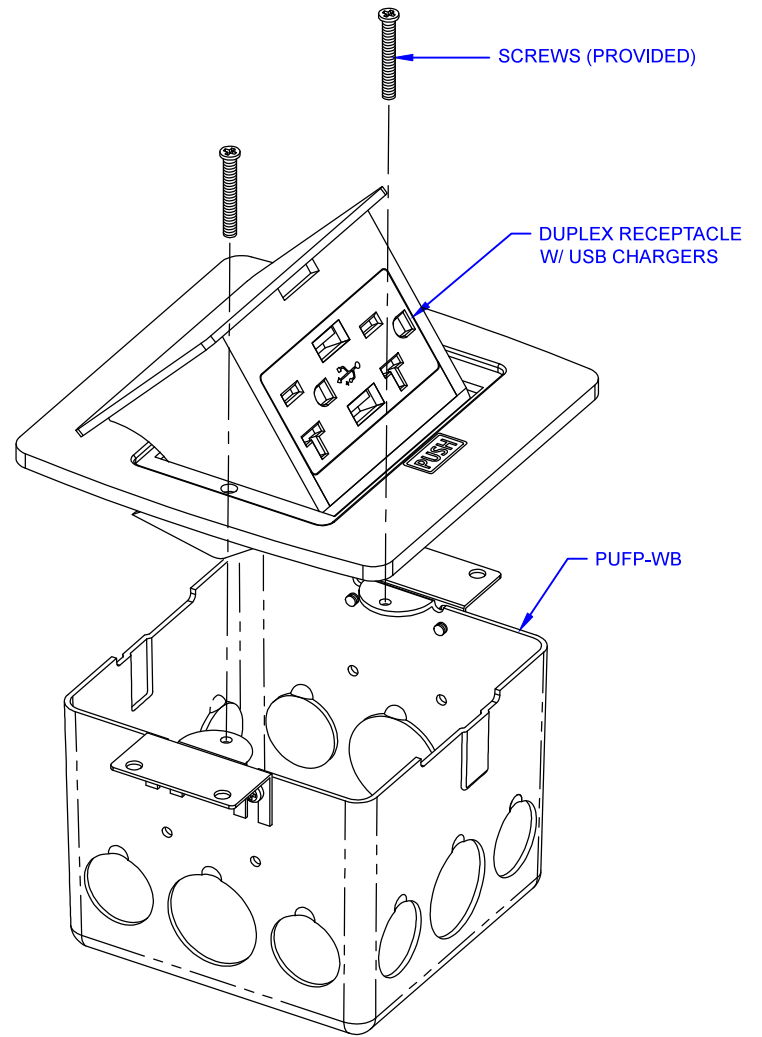

1/2" KNOCKOUT TYP.
(OPPOSITE SIDE)

3/4" KNOCKOUT TYP.
(OPPOSITE SIDE)

1/2" KNOCKOUT TYP.
(OPPOSITE SIDE)

SCREWS (PROVIDED)

DUPLEX RECEPTACLE
W/ USB CHARGERS

PUFF-WB

LEW ELECTRIC FITTINGS COMPANY

SERVING THE ELECTRICAL INDUSTRY SINCE 1901

371 Randy Rd, Carol Stream, IL 60188
PHONE: 630.665.2075

UNLESS OTHERWISE SPECIFIED:		NAME	DATE
DIMENSIONS ARE IN INCHES	DRAWN	SMK	07/29/2019
TOLERANCES:			
FRACTIONAL ±			
ANGULAR: MACH ±			
BEND ±			
TWO PLACE DECIMAL ±			
THREE PLACE DECIMAL ±			
INTERPRET GEOMETRIC TOLERANCING PER:			
MATERIAL	COMMENTS:		
FINISH			
DO NOT SCALE DRAWING		SIZE	REV
		A	A
		DWG. NO.	000001
		WEIGHT:	SHEET 1 OF 1

TITLE:
PUFF-CT-20A-2USB