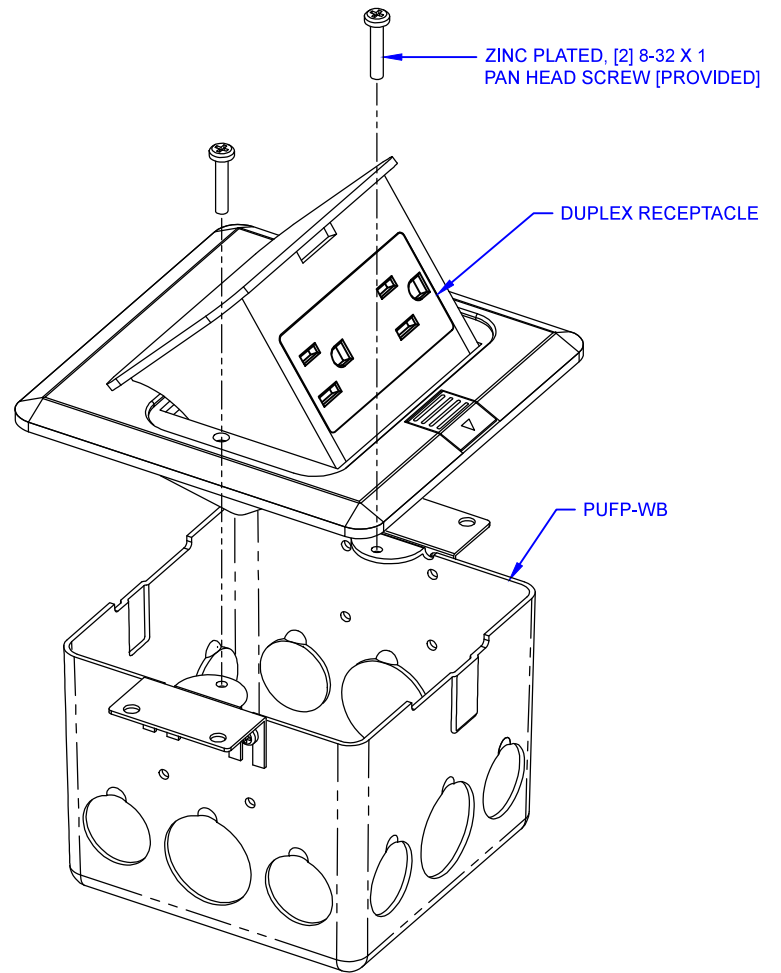

1/2" KNOCKOUT TYP.  
(OPPOSITE SIDE)

3/4" KNOCKOUT TYP.  
(OPPOSITE SIDE)

1/2" KNOCKOUT TYP.  
(OPPOSITE SIDE)

## LEW ELECTRIC FITTINGS COMPANY

SERVING THE ELECTRICAL INDUSTRY SINCE 1901

371 Randy Rd, Carol Stream, IL 60188  
PHONE: 630.665.2075

UNLESS OTHERWISE SPECIFIED:		NAME	DATE
DIMENSIONS ARE IN INCHES		DRAWN	SMK 07/17/2019
TOLERANCES:			
FRACTIONAL ±			
ANGULAR MATCH ± BEND ±			
TWO PLACE DECIMAL ±			
THREE PLACE DECIMAL ±			
INTERPRET GEOMETRIC TOLERANCING PER:		COMMENTS:	
MATERIAL:			
FINISH:			
DO NOT SCALE DRAWING			

**TITLE:**  
**PUFP-SQ-BR**

SIZE <b>A</b>	DWG. NO. <b>000001</b>	REV <b>A</b>
------------------	---------------------------	-----------------