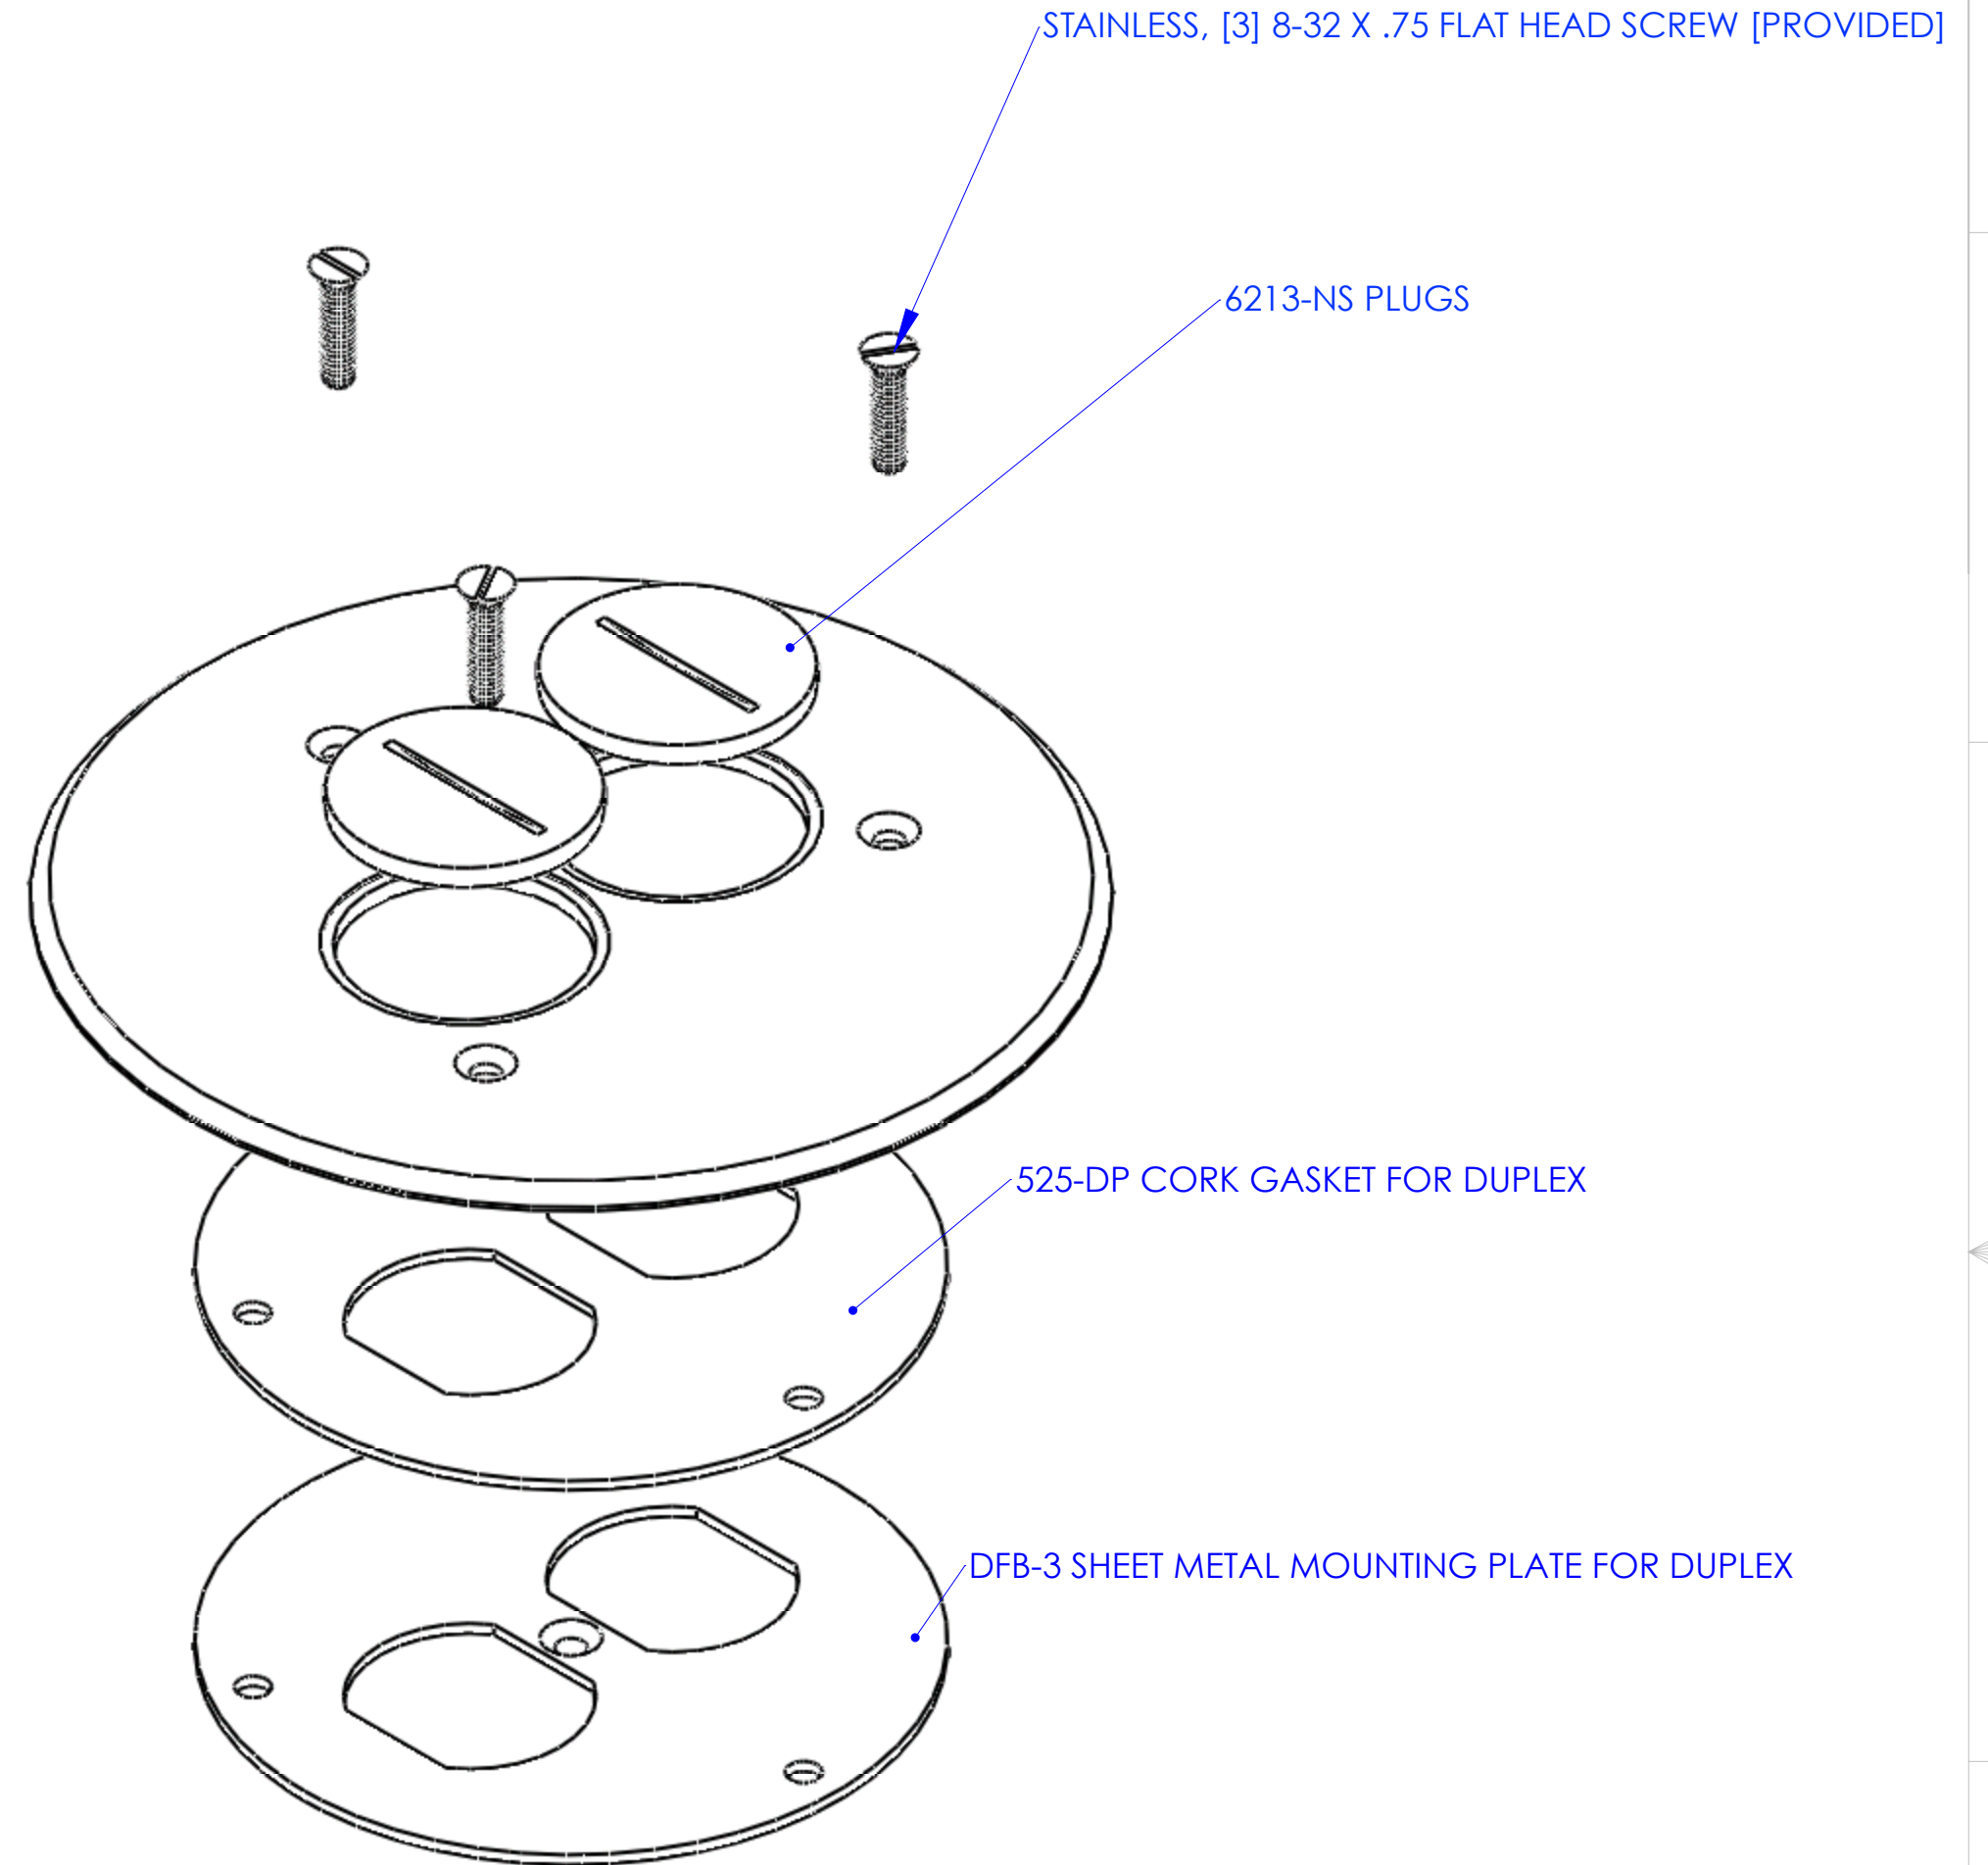

DESCRIPTION: NICKLE SILVER, 5 3/4 FLANGED COVER WITH
 (2) 1 1/2". SCREW PLUGS FOR DUPLEX POWER OR COM/
 DATA

**LEW ELECTRIC
 FITTINGS COMPANY**
 SERVING THE ELECTRICAL INDUSTRY SINCE 1901
 371 Randy Rd, Carol Stream, IL 60188
 PHONE: 630-665-2075

UNLESS OTHERWISE SPECIFIED:		NAME	DATE	TITLE: TCP-2-NS
DIMENSIONS ARE IN INCHES		DRAWN	P.J.G.	
TOLERANCES:				
FRACTIONAL: ± ANGULAR: MACH ± BEND ± TWO PLACE DECIMAL ± THREE PLACE DECIMAL ±				
INTERPRET GEOMETRIC TOLERANCING PER:		COMMENTS:		SIZE DWG. NO. REV C 100119 A
MATERIAL:				
FINISH:				
DO NOT SCALE DRAWING				WEIGHT: SHEET 3 OF 13