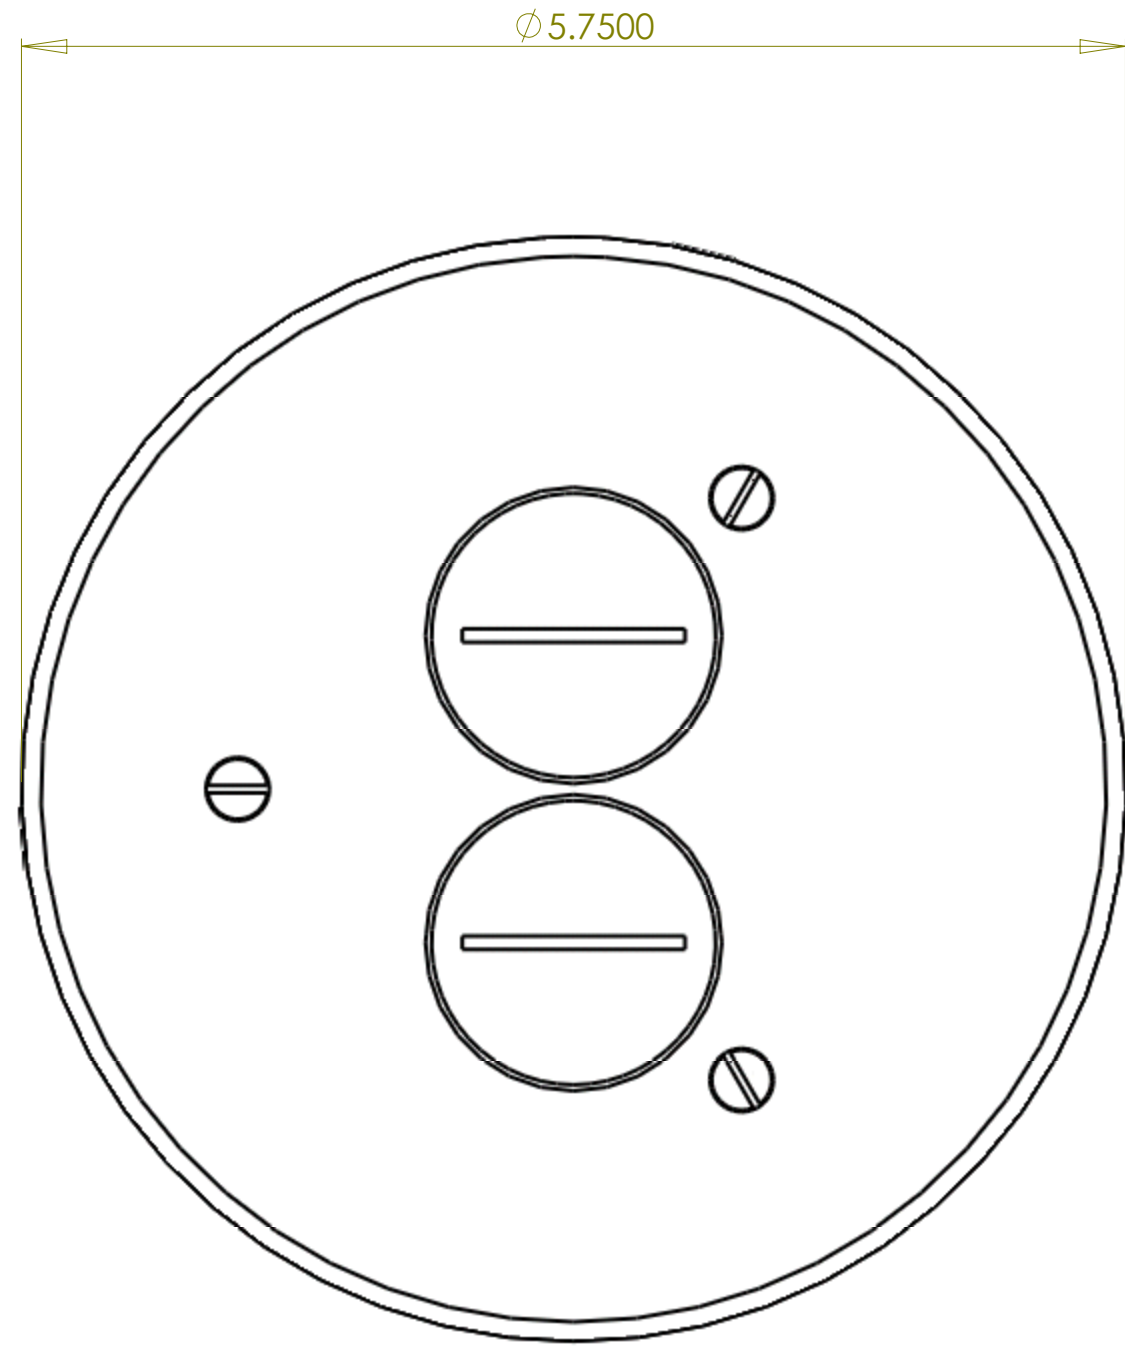

DESCRIPTION: NICKLE SILVER, 5 3/4 FLANGED COVER WITH
 (2) 1 1/2". SCREW PLUGS FOR DUPLEX POWER OR COM/
 DATA

**LEW ELECTRIC
 FITTINGS COMPANY**
 SERVING THE ELECTRICAL INDUSTRY SINCE 1901
 371 Randy Rd, Carol Stream, IL 60188
 PHONE: 630-665-2075

UNLESS OTHERWISE SPECIFIED:		NAME	DATE	TITLE: TCP-2-NS
DIMENSIONS ARE IN INCHES		DRAWN	P.J.G.	
TOLERANCES:				
FRACTIONAL: ± ANGULAR: MACH ± BEND ± TWO PLACE DECIMAL ± THREE PLACE DECIMAL ±				
INTERPRET GEOMETRIC TOLERANCING PER:		COMMENTS:		SIZE DWG. NO. REV C 100119 A
MATERIAL:				
FINISH:				
DO NOT SCALE DRAWING				WEIGHT: SHEET 3 OF 13