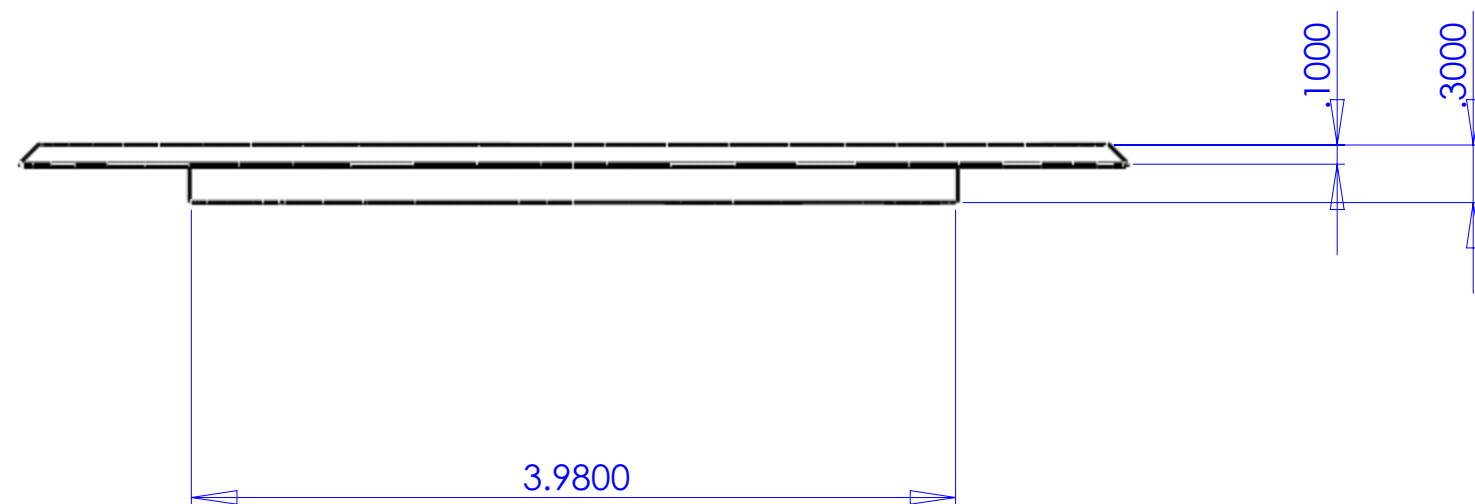

DESCRIPTION: NICKLE SILVER, 5 3/4 FLANGED COVER WITH
 (2) 1 1/2". SCREW PLUGS FOR DUPLEX POWER OR COM/
 DATA

**LEW ELECTRIC
 FITTINGS COMPANY**
 SERVING THE ELECTRICAL INDUSTRY SINCE 1901
 371 Randy Rd, Carol Stream, IL 60188
 PHONE: 630-665-2075

UNLESS OTHERWISE SPECIFIED:		NAME	DATE	TITLE: TCP-2-NS
DIMENSIONS ARE IN INCHES		DRAWN	P.J.G.	
TOLERANCES:				
FRACTIONAL: ± ANGULAR: MACH ± BEND ± TWO PLACE DECIMAL ± THREE PLACE DECIMAL ±				
INTERPRET GEOMETRIC TOLERANCING PER:		COMMENTS:		SIZE DWG. NO. REV C 100119 A
MATERIAL:				
FINISH:				
DO NOT SCALE DRAWING				WEIGHT: SHEET 3 OF 13