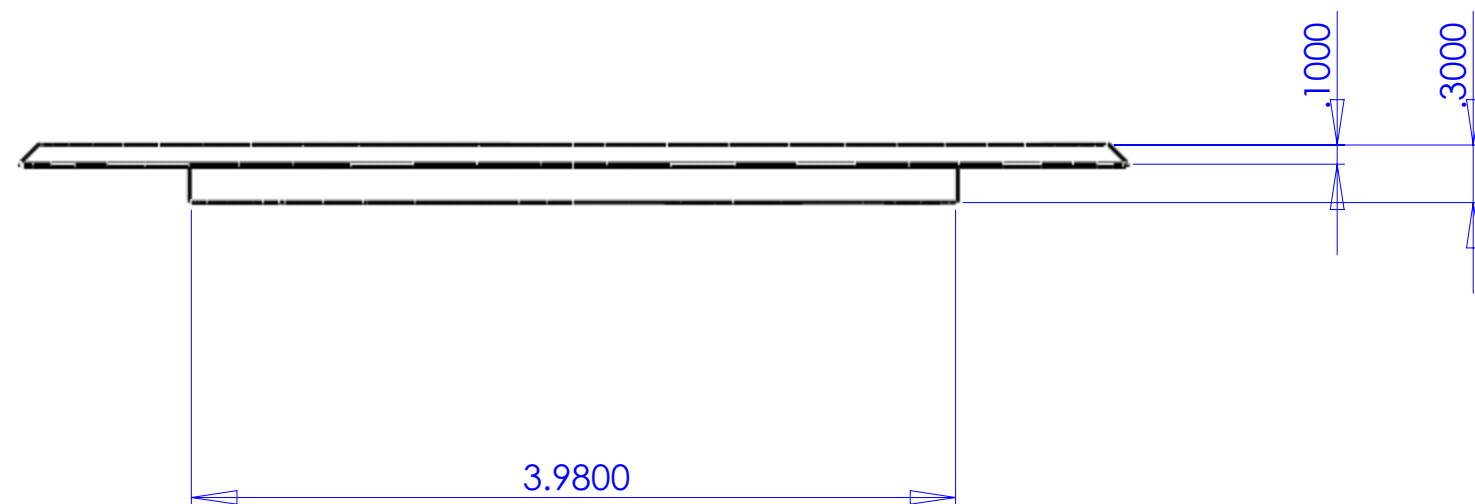

DESCRIPTION:  
 ALUMINUM, 5 3/4 FLANGED COVER WITH (2) 1 1/2". SCREW  
 PLUGS FOR DUPLEX POWER OR COM/DATA

**LEW ELECTRIC  
 FITTINGS COMPANY**  
 SERVING THE ELECTRICAL INDUSTRY SINCE 1901

371 Randy Rd, Carol Stream, IL 60188  
 PHONE: 630-665-2075

UNLESS OTHERWISE SPECIFIED:		NAME	DATE	TITLE: <b>TCP-2-A</b>	
DIMENSIONS ARE IN INCHES		DRAWN	P.J.G.		9/25/2007
TOLERANCES:					
FRACTIONAL ± ANGULAR: MACH ± BEND ± TWO PLACE DECIMAL ± THREE PLACE DECIMAL ±					
INTERPRET GEOMETRIC TOLERANCING PER:		COMMENTS:		SIZE DWG. NO. REV <b>C</b> 100120 <b>A</b>	
MATERIAL					
FINISH					
DO NOT SCALE DRAWING		WEIGHT:		SHEET 4 OF 13	