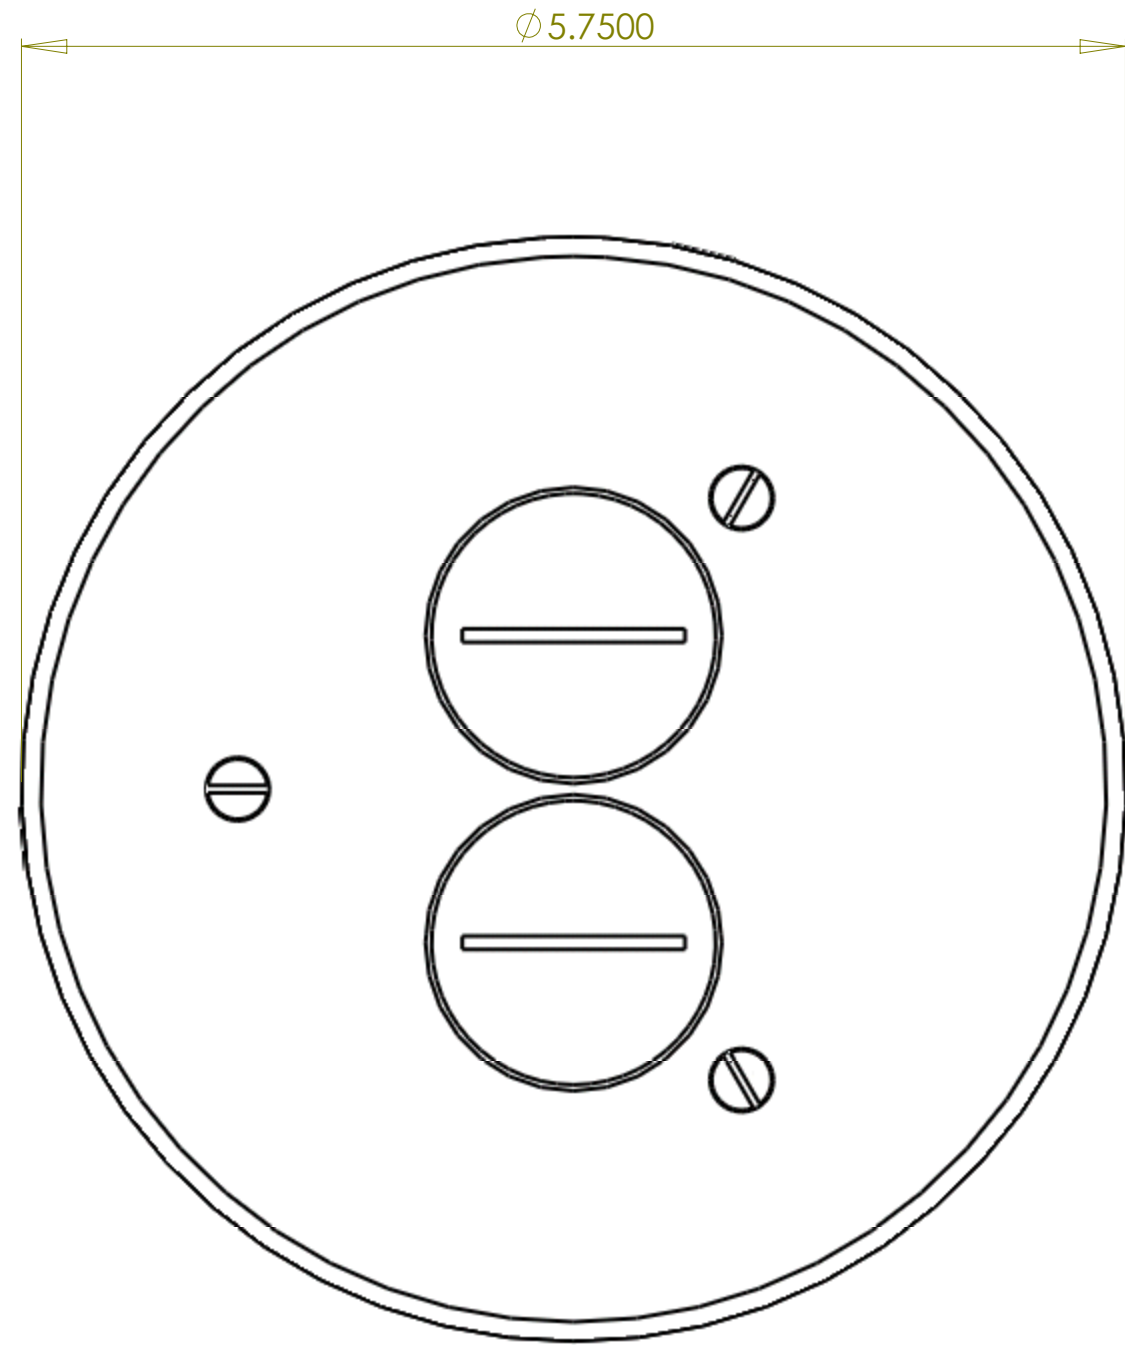

DESCRIPTION:  
 ALUMINUM, 5 3/4 FLANGED COVER WITH (2) 1 1/2". SCREW  
 PLUGS FOR DUPLEX POWER OR COM/DATA

**LEW ELECTRIC  
 FITTINGS COMPANY**  
 SERVING THE ELECTRICAL INDUSTRY SINCE 1901

371 Randy Rd, Carol Stream, IL 60188  
 PHONE: 630-665-2075

UNLESS OTHERWISE SPECIFIED:		NAME	DATE	TITLE: <b>TCP-2-A</b>	
DIMENSIONS ARE IN INCHES		DRAWN	P.J.G.		9/25/2007
TOLERANCES:					
FRACTIONAL ± ANGULAR: MACH ± BEND ± TWO PLACE DECIMAL ± THREE PLACE DECIMAL ±					
INTERPRET GEOMETRIC TOLERANCING PER:		COMMENTS:		SIZE DWG. NO. REV <b>C</b> 100120 <b>A</b>	
MATERIAL					
FINISH					
DO NOT SCALE DRAWING		WEIGHT:		SHEET 4 OF 13	