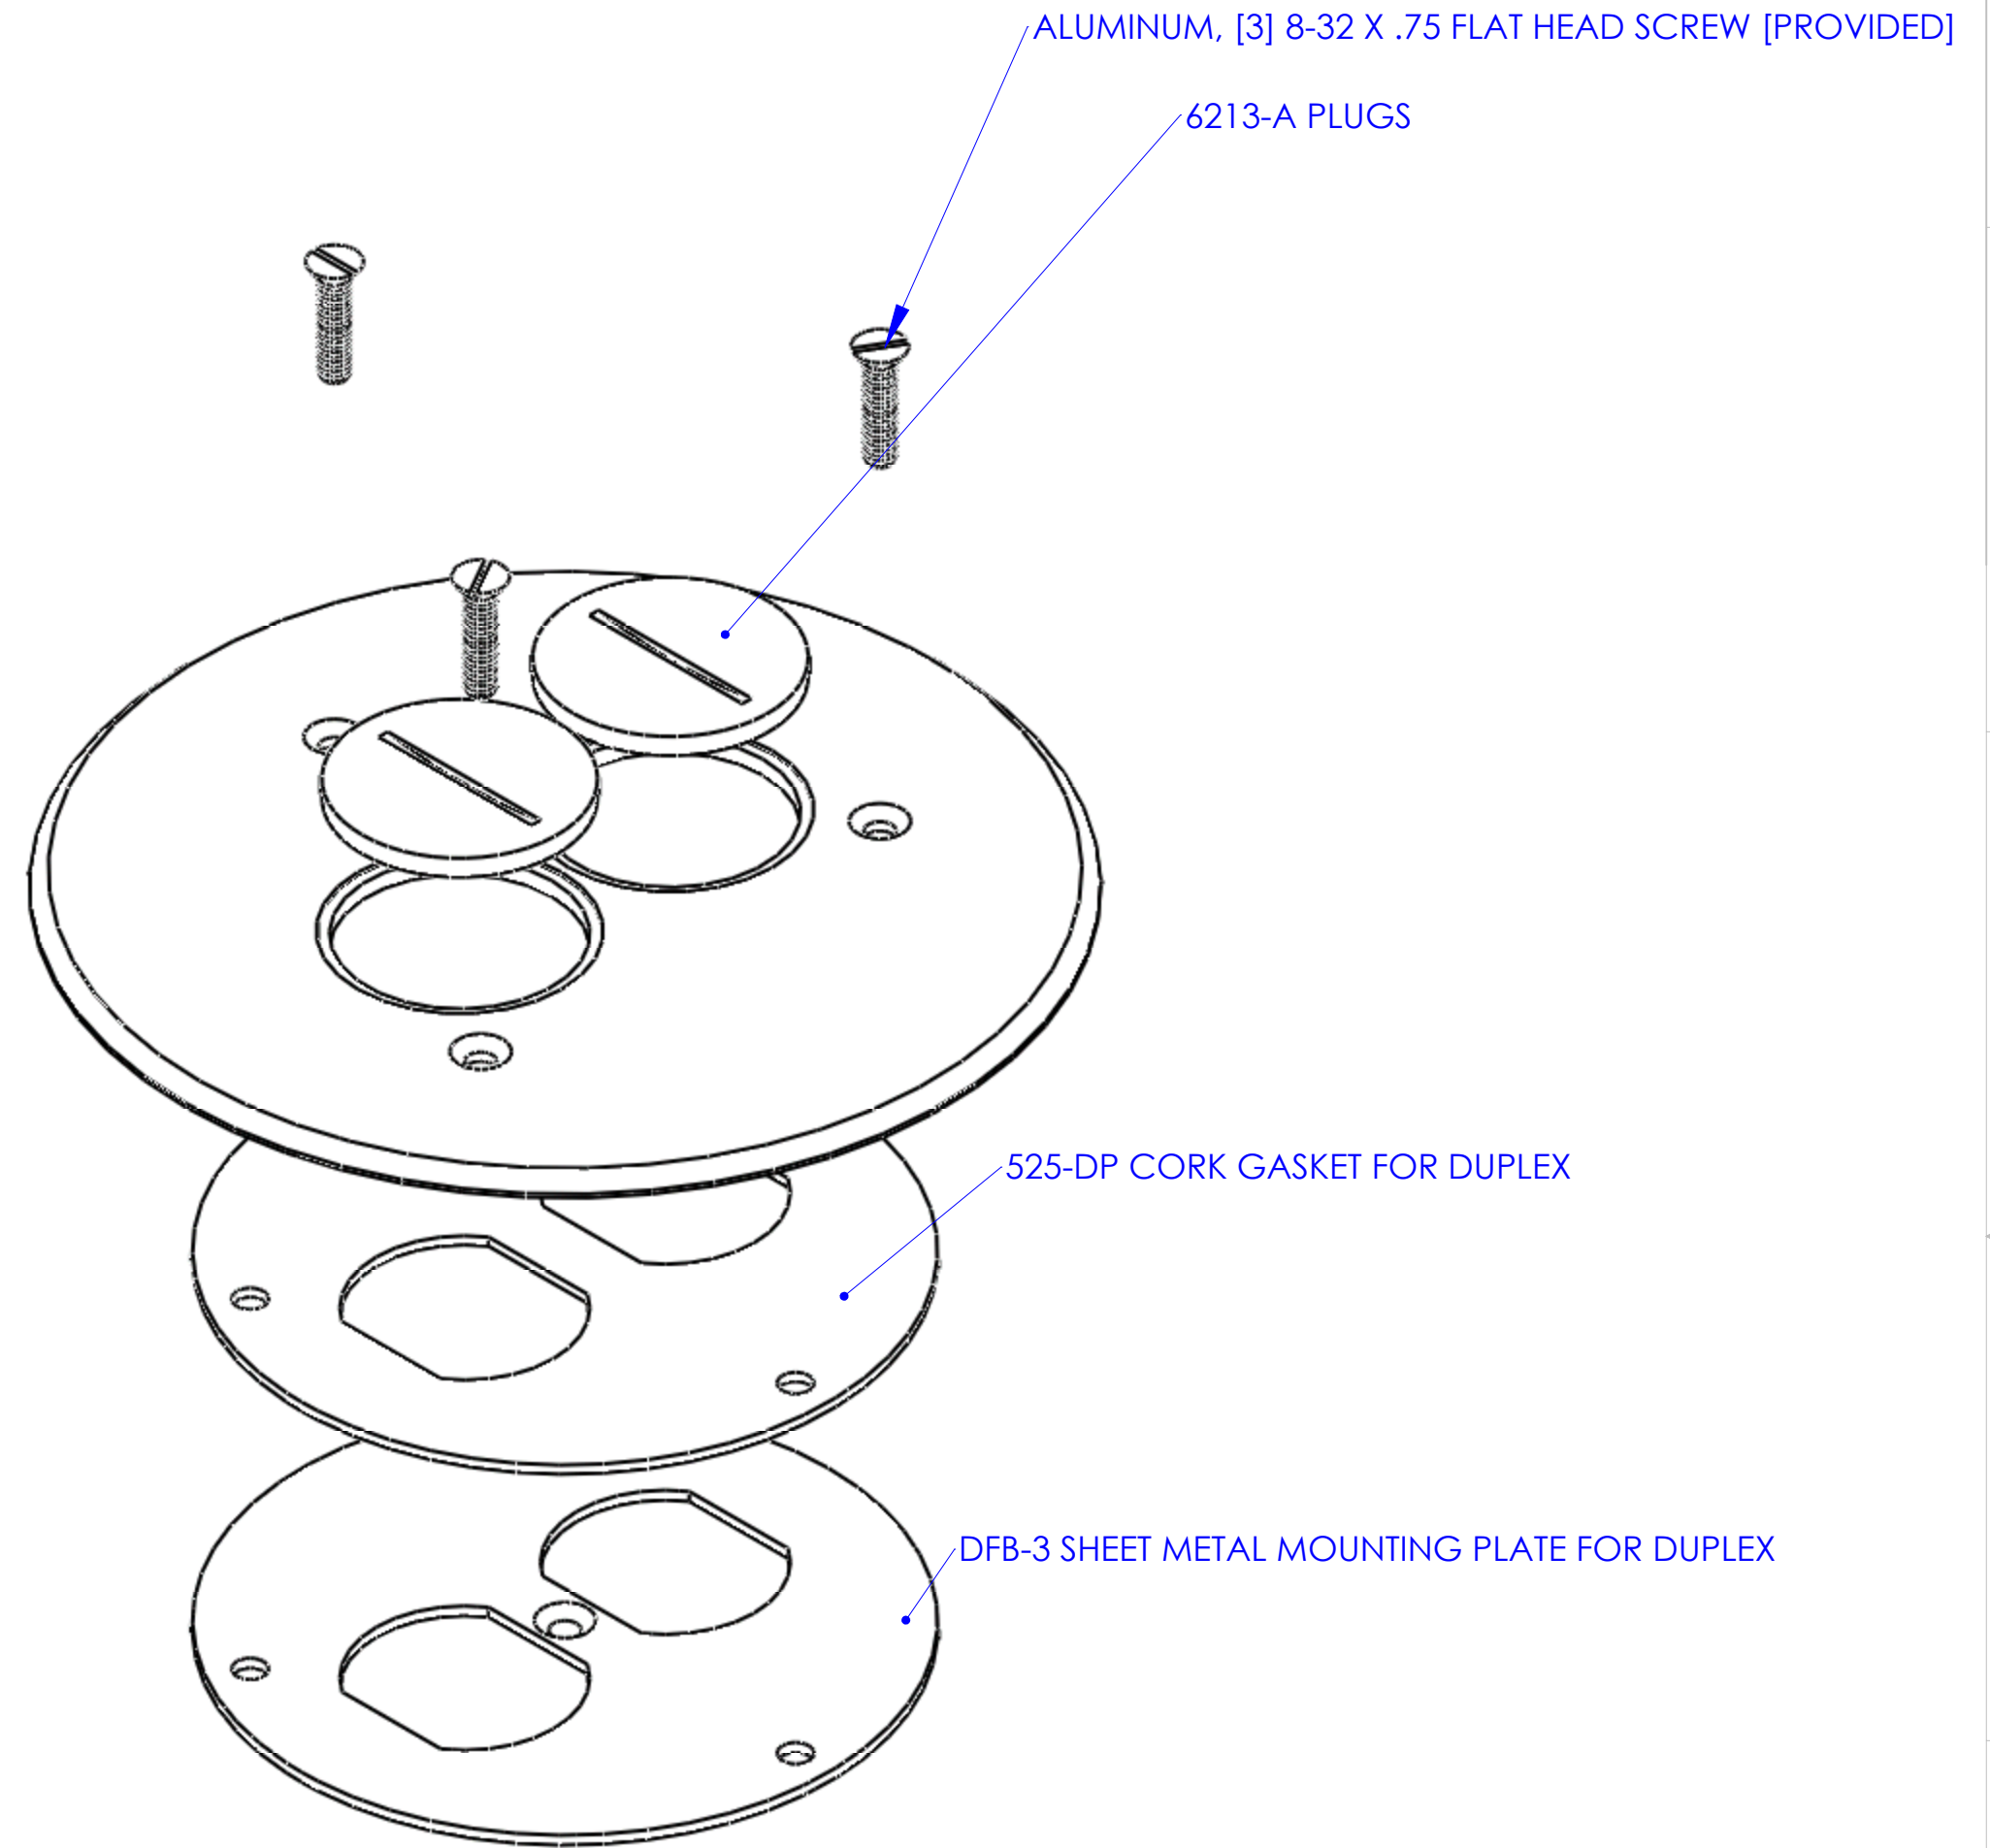

DESCRIPTION:  
 ALUMINUM, 5 3/4 FLANGED COVER WITH (2) 1 1/2". SCREW  
 PLUGS FOR DUPLEX POWER OR COM/DATA

**LEW ELECTRIC  
 FITTINGS COMPANY**  
 SERVING THE ELECTRICAL INDUSTRY SINCE 1901

371 Randy Rd, Carol Stream, IL 60188  
 PHONE: 630-665-2075

UNLESS OTHERWISE SPECIFIED:		NAME	DATE	TITLE: <b>TCP-2-A</b>	
DIMENSIONS ARE IN INCHES		DRAWN	P.J.G.		9/25/2007
TOLERANCES:					
FRACTIONAL ± ANGULAR: MACH ± BEND ± TWO PLACE DECIMAL ± THREE PLACE DECIMAL ±					
INTERPRET GEOMETRIC TOLERANCING PER:		COMMENTS:		SIZE DWG. NO. REV <b>C</b> 100120 <b>A</b>	
MATERIAL					
FINISH					
DO NOT SCALE DRAWING		WEIGHT:		SHEET 4 OF 13	