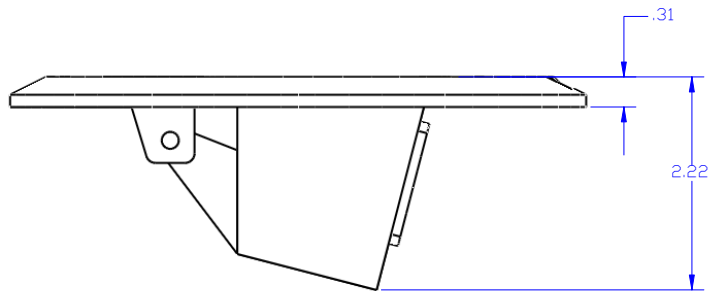

**Description: 6 " Pop Up Floor Plate
Stainless with 15amp Decora
receptacle**

TOP VIEW

OUTLET CLOSED

OUTLET OPEN

SIDE VIEW

LEW ELECTRIC
FITTINGS COMPANY
SERVING THE ELECTRICAL INDUSTRY SINCE 1901

371 Randy Rd, Carol Stream, IL 60188
PHONE: 630 665 2075

UNLESS OTHERWISE SPECIFIED:		NAME	DATE	TITLE: PUPF-SD
DRAWN	P.J.G.		12/29/2007	
DIMENSIONS ARE IN INCHES				SIZE DWG. NO. REV C 100199 A
FRACTIONAL: ±				
ANGULAR: MATCH ± BEND ±				
TWO PLACE DECIMAL: ±				WEIGHT: SHEET 4 OF 6
THREE PLACE DECIMAL: ±				
INTERPRET GEOMETRIC TOLERANCING PER:		COMMENTS:		
MATERIAL:				
FINISH:				
DO NOT SCALE DRAWING				