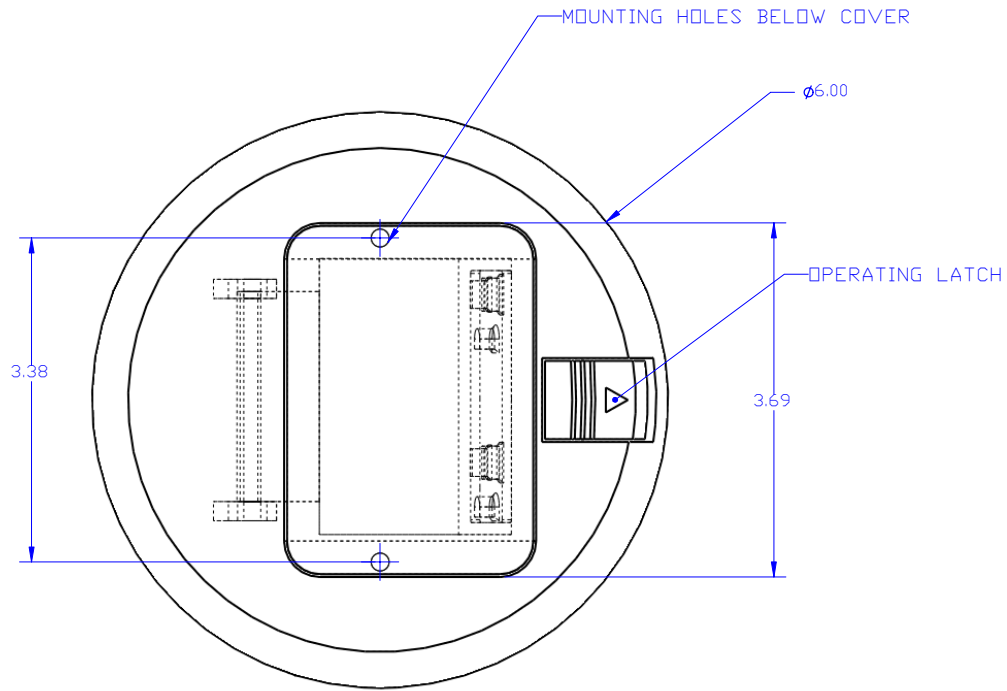

**Description: 6 " Pop Up Floor Plate
Stainless with 15amp Decora
receptacle**

TOP VIEW

OUTLET CLOSED

OUTLET OPEN

SIDE VIEW

LEW ELECTRIC
FITTINGS COMPANY
SERVING THE ELECTRICAL INDUSTRY SINCE 1901

371 Randy Rd, Carol Stream, IL 60188
PHONE: 630 665 2075

UNLESS OTHERWISE SPECIFIED:		NAME	DATE	TITLE: PUPF-SD
DRAWN	P.J.G.		12/29/2007	
DIMENSIONS ARE IN INCHES				SIZE DWG. NO. REV C 100199 A
FRACTIONAL: ±				
ANGULAR: MATCH ± BEND ±				
TWO PLACE DECIMAL: ±				WEIGHT: SHEET 4 OF 6
THREE PLACE DECIMAL: ±				
INTERPRET GEOMETRIC TOLERANCING PER:		COMMENTS:		
MATERIAL:				
FINISH:				
DO NOT SCALE DRAWING				