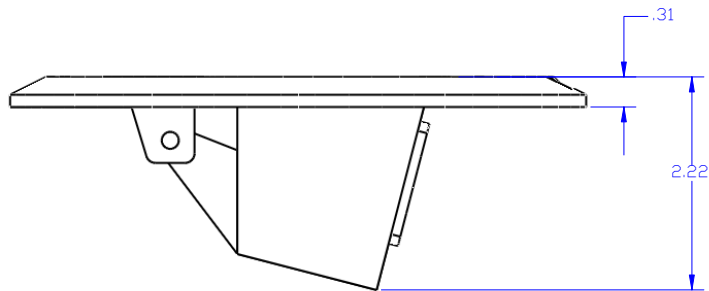

TOP VIEW

SIDE VIEW

DESCRIPTION:
6" STAINLESS STEEL POP UP FLOOR PLATE
WITH GFI

OUTLET CLOSED

OUTLET OPEN

LEW ELECTRIC
FITTINGS COMPANY
SERVING THE ELECTRICAL INDUSTRY SINCE 1901

371 Randy Rd. Carol Stream, IL 60188
PHONE: 630 665 2075

UNLESS OTHERWISE SPECIFIED:		NAME	DATE	TITLE: PUPP-S
DIMENSIONS ARE IN INCHES		P.J.G.	12/29/2007	
FRACTIONAL: ±				SIZE DWG. NO. REV C 100198 A
ANGULAR: MATCH ± BEND ±				
TWO PLACE DECIMAL ± THREE PLACE DECIMAL ±				
INTERPRET GEOMETRIC TOLERANCING PER:		COMMENTS:		WEIGHT: SHEET 3 OF 6
MATERIAL:				
FINISH:				
DO NOT SCALE DRAWING				