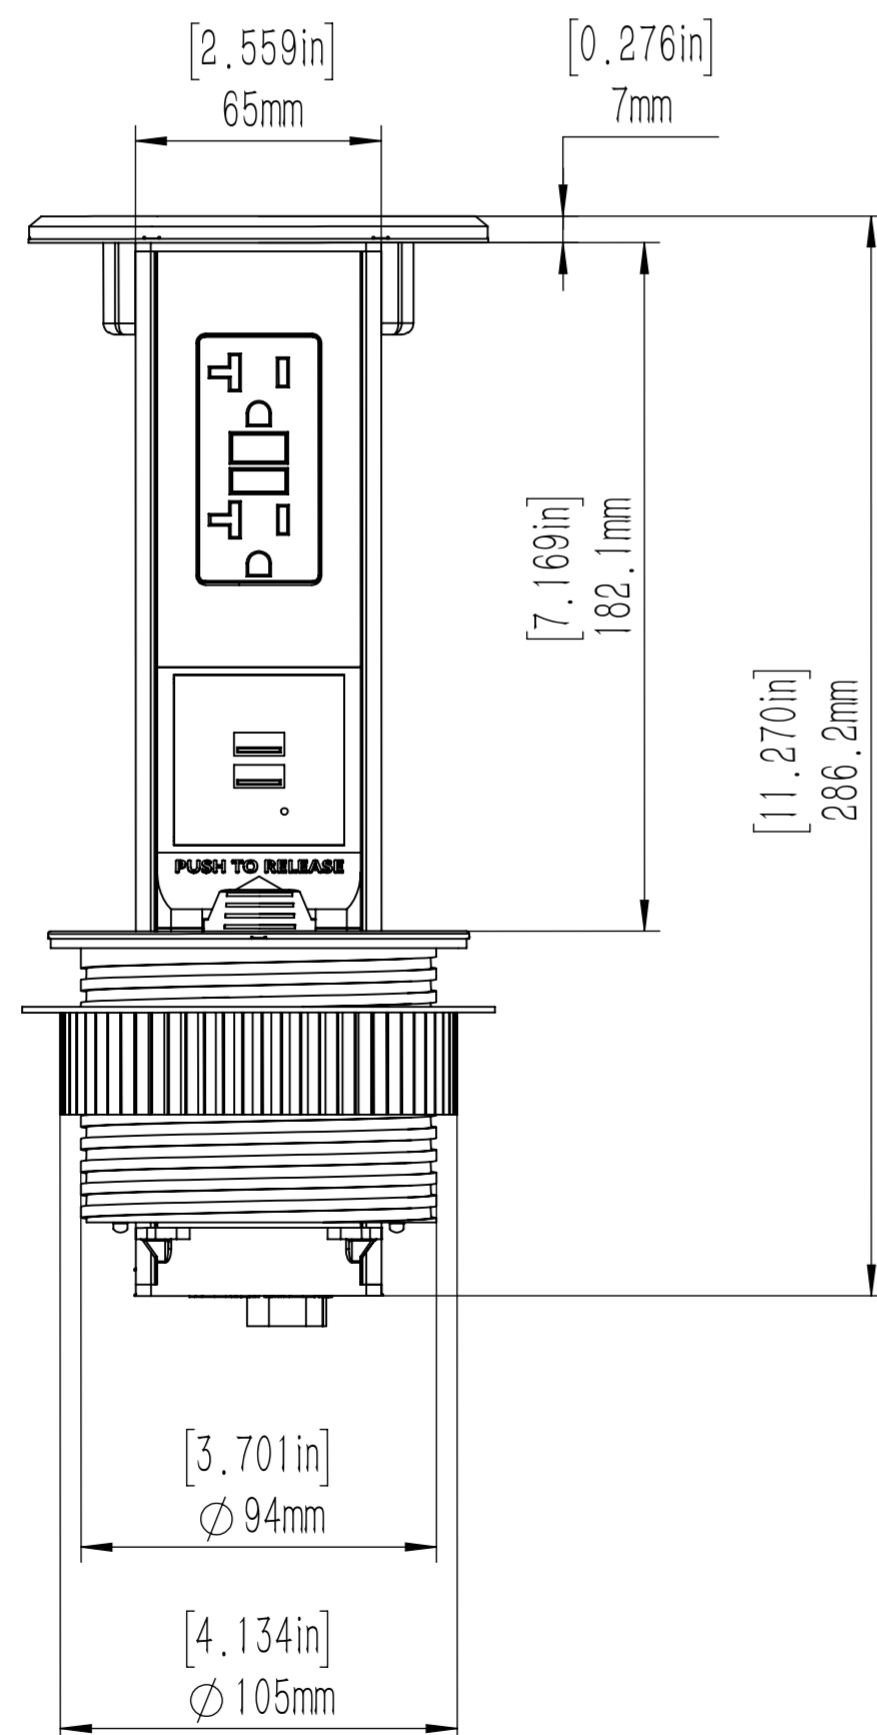

DESCRIPTION:  
 Pop up receptacle with 20 amp GFI  
 receptacle, 2 USB ports and white resin top  
 with wireless charging.

\* Nine foot cord with 20 amp plug included  
 but not shown.

**LEW ELECTRIC**  
**FITTINGS COMPANY**  
 SERVING THE ELECTRICAL INDUSTRY SINCE 1901  
 371 Randy Road, Carol Stream, IL 60188  
 PHONE: (630) 665-2075

UNLESS OTHERWISE SPECIFIED:		NAME	DATE
DIMENSIONS ARE IN INCHES		DRAWN	PJG
TOLERANCES:			12/31/2007
FRACTIONAL :		TITLE:	
ANGULAR MATCH :		PUR20-RWT-GFI-2USB-QI	
BEND :		SIZE DWG. NO. REV	
TWO PLACE DECIMAL :		C 1001790 A	
THREE PLACE DECIMAL :		WEIGHT: SHEET 12 OF 12	
INTERPRET GEOMETRIC TOLERANCING PER:			
MATERIAL:			
FINISH:			
DO NOT SCALE DRAWING			