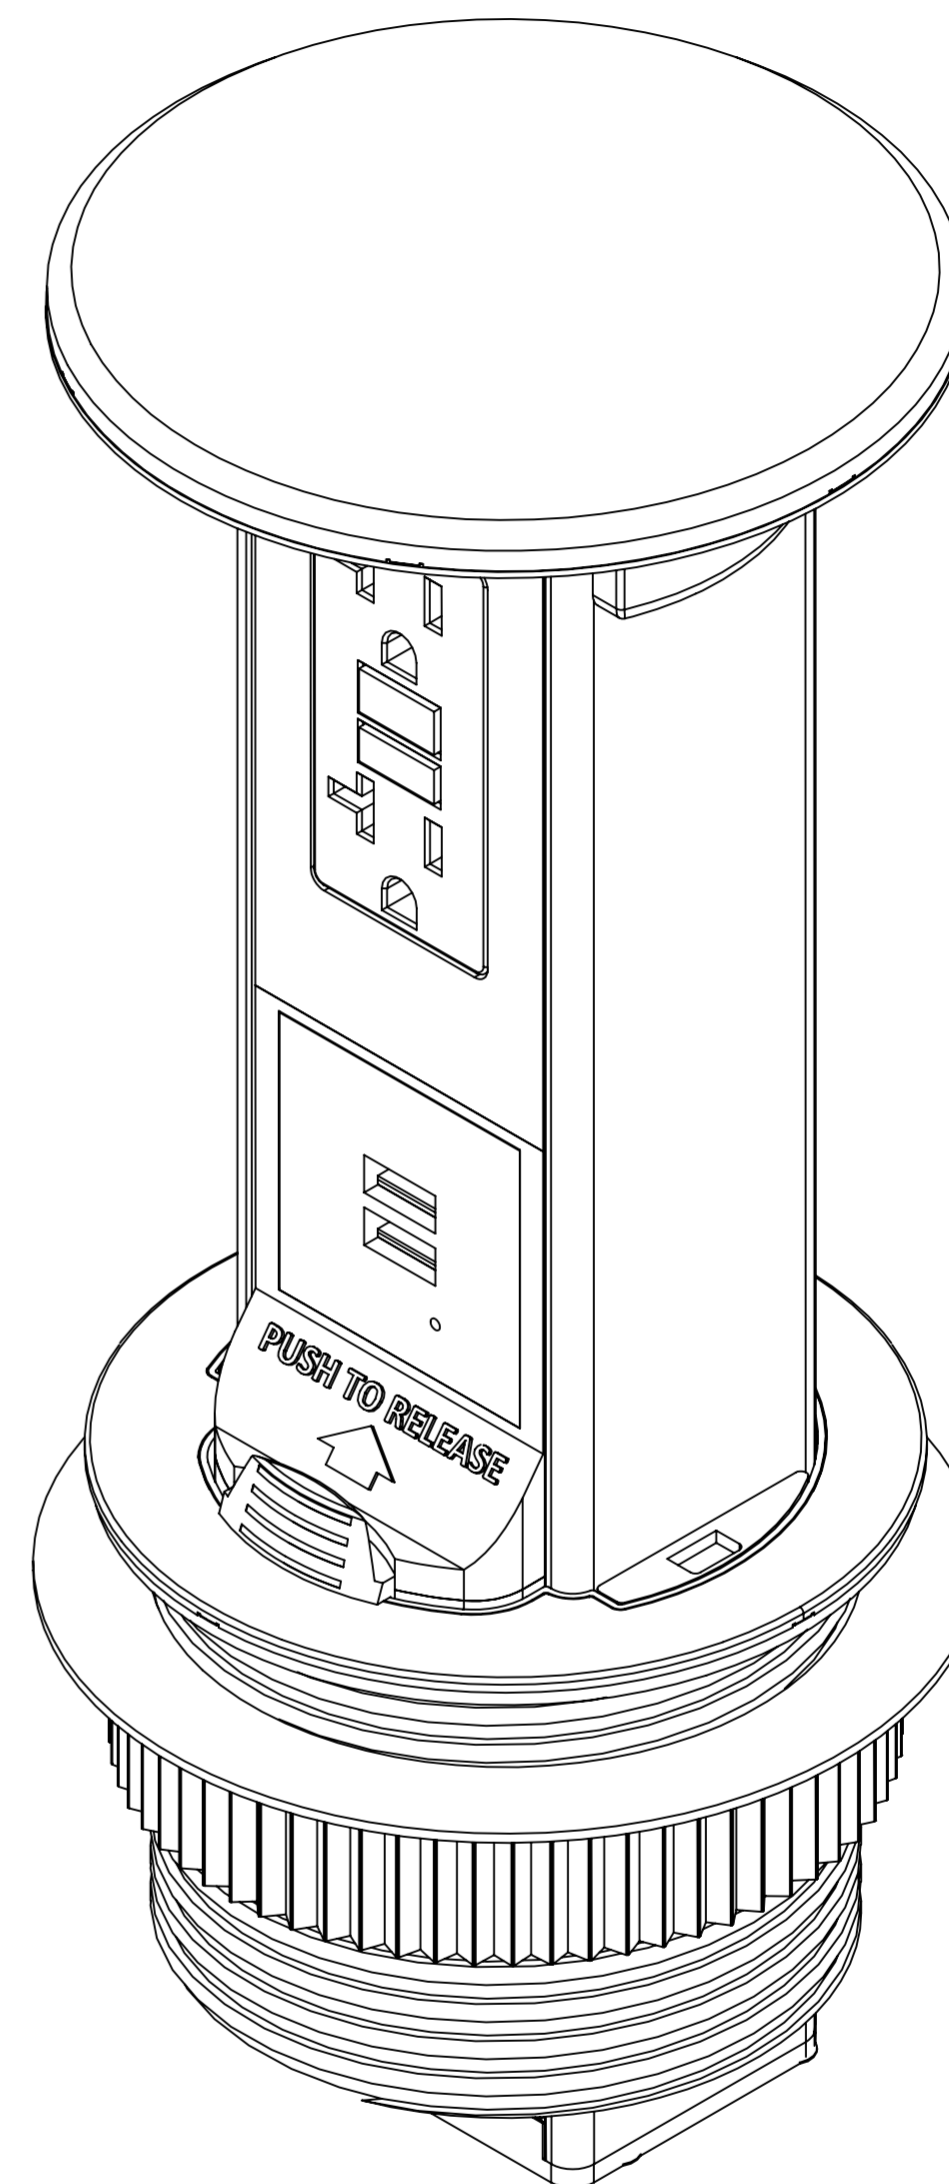

DESCRIPTION:  
 Pop up receptacle with 20 amp GFI  
 receptacle, 2 USB ports and white resin top  
 with wireless charging.

\* Nine foot cord with 20 amp plug included  
 but not shown.

**LEW ELECTRIC**  
**FITTINGS COMPANY**  
 SERVING THE ELECTRICAL INDUSTRY SINCE 1901  
 371 Randy Road, Carol Stream, IL 60188  
 PHONE: (630) 665-2075

UNLESS OTHERWISE SPECIFIED:		NAME	DATE
DIMENSIONS ARE IN INCHES		DRAWN	PJG
TOLERANCES:			12/31/2007
FRACTIONAL :		TITLE:	
ANGULAR MATCH :		PUR20-RWT-GFI-2USB-QI	
BEND :		SIZE DWG. NO. REV	
TWO PLACE DECIMAL :		C 1001790 A	
THREE PLACE DECIMAL :		WEIGHT: SHEET 12 OF 12	
INTERPRET GEOMETRIC TOLERANCING PER:			
MATERIAL:			
FINISH:			
DO NOT SCALE DRAWING			