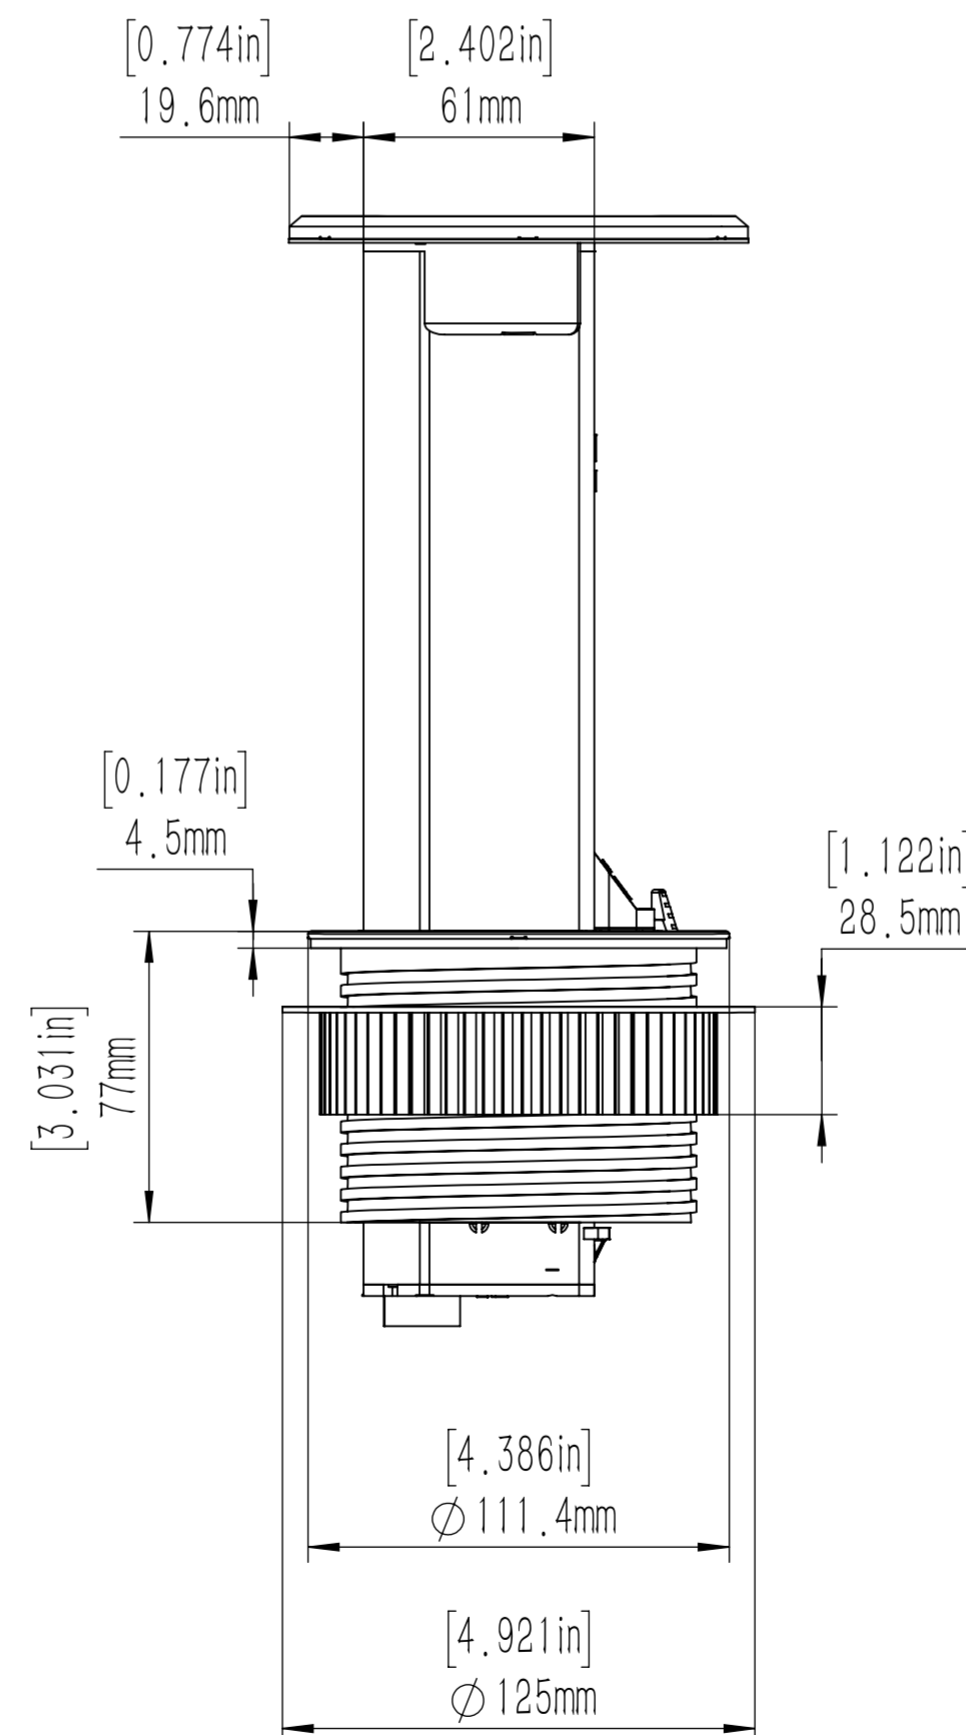

DESCRIPTION:  
 Pop up receptacle with 20 amp GFI  
 receptacle, 2 USB ports and white resin top  
 with wireless charging.

\* Nine foot cord with 20 amp plug included  
 but not shown.

**LEW ELECTRIC**  
**FITTINGS COMPANY**  
 SERVING THE ELECTRICAL INDUSTRY SINCE 1901  
 371 Randy Road, Carol Stream, IL 60188  
 PHONE: (630) 665-2075

UNLESS OTHERWISE SPECIFIED:		NAME	DATE
DIMENSIONS ARE IN INCHES		DRAWN	PJG
TOLERANCES:			12/31/2007
FRACTIONAL :		TITLE:	
ANGULAR MATCH :		PUR20-RWT-GFI-2USB-QI	
BEND :		SIZE DWG. NO. REV	
TWO PLACE DECIMAL :		C 1001790 A	
THREE PLACE DECIMAL :		WEIGHT: SHEET 12 OF 12	
INTERPRET GEOMETRIC TOLERANCING PER:			
MATERIAL:			
FINISH:			
DO NOT SCALE DRAWING			