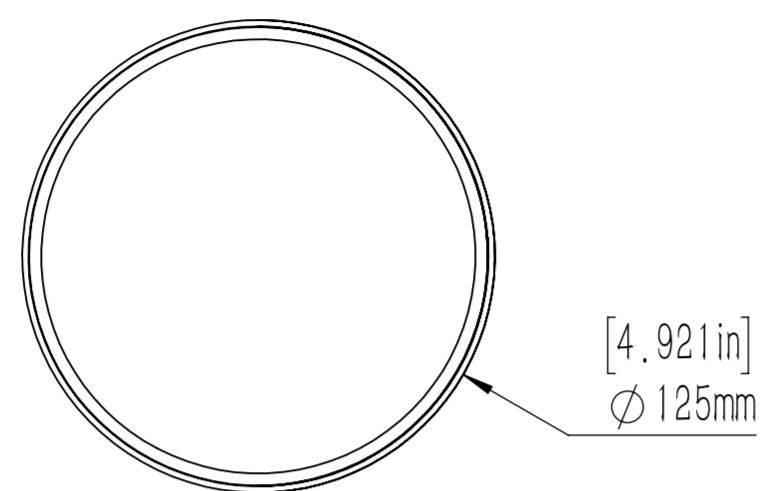

DESCRIPTION:  
 Pop up receptacle with 20 amp GFI  
 receptacle, 2 USB ports and white resin top  
 with wireless charging.

\* Nine foot cord with 20 amp plug included  
 but not shown.

**LEW ELECTRIC**  
**FITTINGS COMPANY**  
 SERVING THE ELECTRICAL INDUSTRY SINCE 1901  
 371 Randy Road, Carol Stream, IL 60188  
 PHONE: (630) 665-2075

UNLESS OTHERWISE SPECIFIED:		NAME	DATE
DIMENSIONS ARE IN INCHES		DRAWN	PJG
TOLERANCES:			12/31/2007
FRACTIONAL :		TITLE:	
ANGULAR MATCH :		PUR20-RWT-GFI-2USB-QI	
BEND :		SIZE DWG. NO. REV	
TWO PLACE DECIMAL :		C 1001790 A	
THREE PLACE DECIMAL :		WEIGHT: SHEET 12 OF 12	
INTERPRET GEOMETRIC TOLERANCING PER:			
MATERIAL:			
FINISH:			
DO NOT SCALE DRAWING			