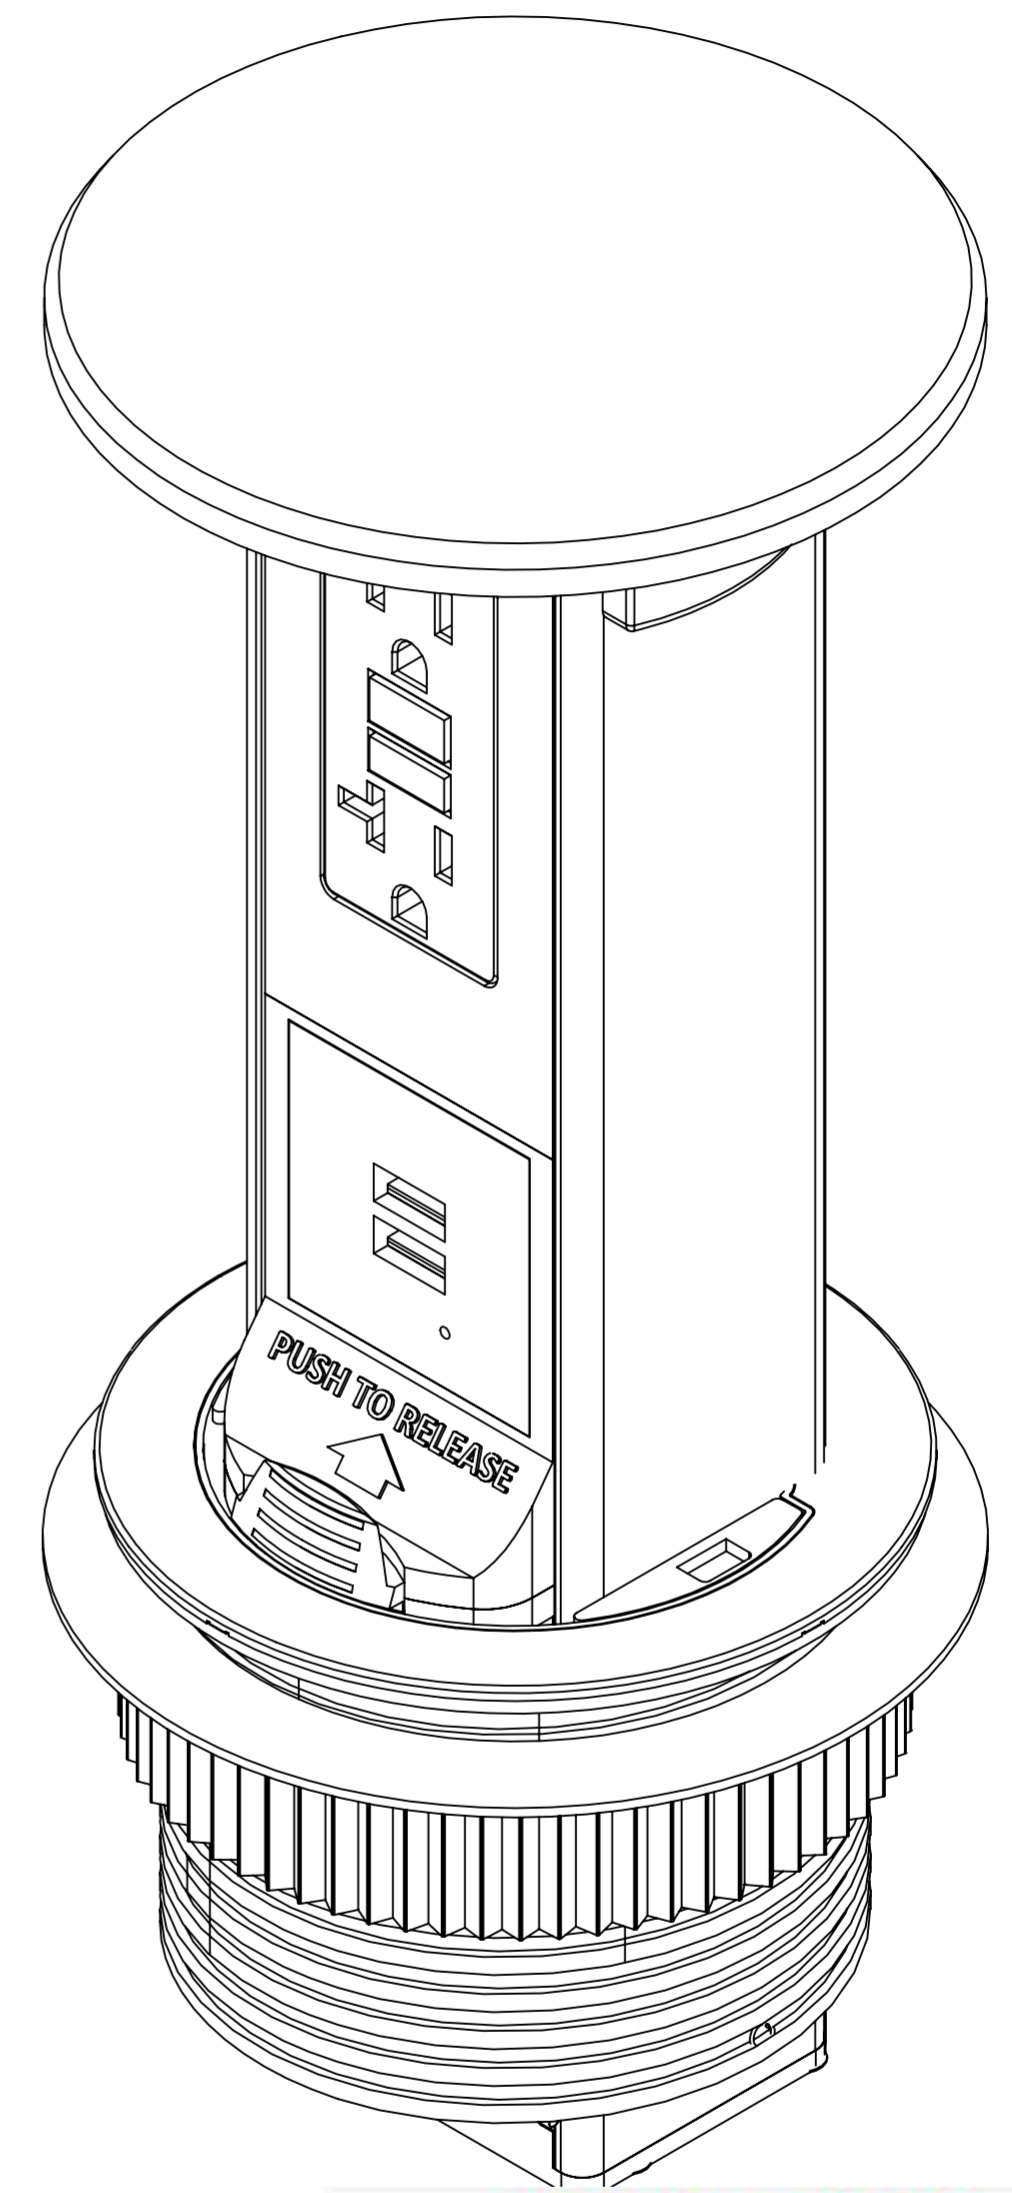

DESCRIPTION:
 Pop up receptacle with 20 amp GFI
 receptacle, 2 USB ports and stainless resin
 top with wireless charging .

* Nine foot cord with 20 amp plug included
 but not shown.

LEW ELECTRIC
FITTINGS COMPANY
 SERVING THE ELECTRICAL INDUSTRY SINCE 1901
 371 Randy Road, Carol Stream, IL 60188
 PHONE: (630) 665-2075

UNLESS OTHERWISE SPECIFIED:	NAME	DATE
DIMENSIONS ARE IN INCHES	DRAWN	PJG 12/31/2007
TOLERANCES:		
FRACTIONAL:		
ANGULAR: MACH :		
BEND :		
TWO PLACE DECIMAL :		
THREE PLACE DECIMAL :		
INTERPRET GEOMETRIC		
TOLERANCING PER:		
MATERIAL	COMMENTS:	
FINISH		
DO NOT SCALE DRAWING		

TITLE:
PUR20-RSS-GFI-2USB-QI

SIZE DWG. NO. REV
C 1001790 A

WEIGHT: SHEET 12 OF 12