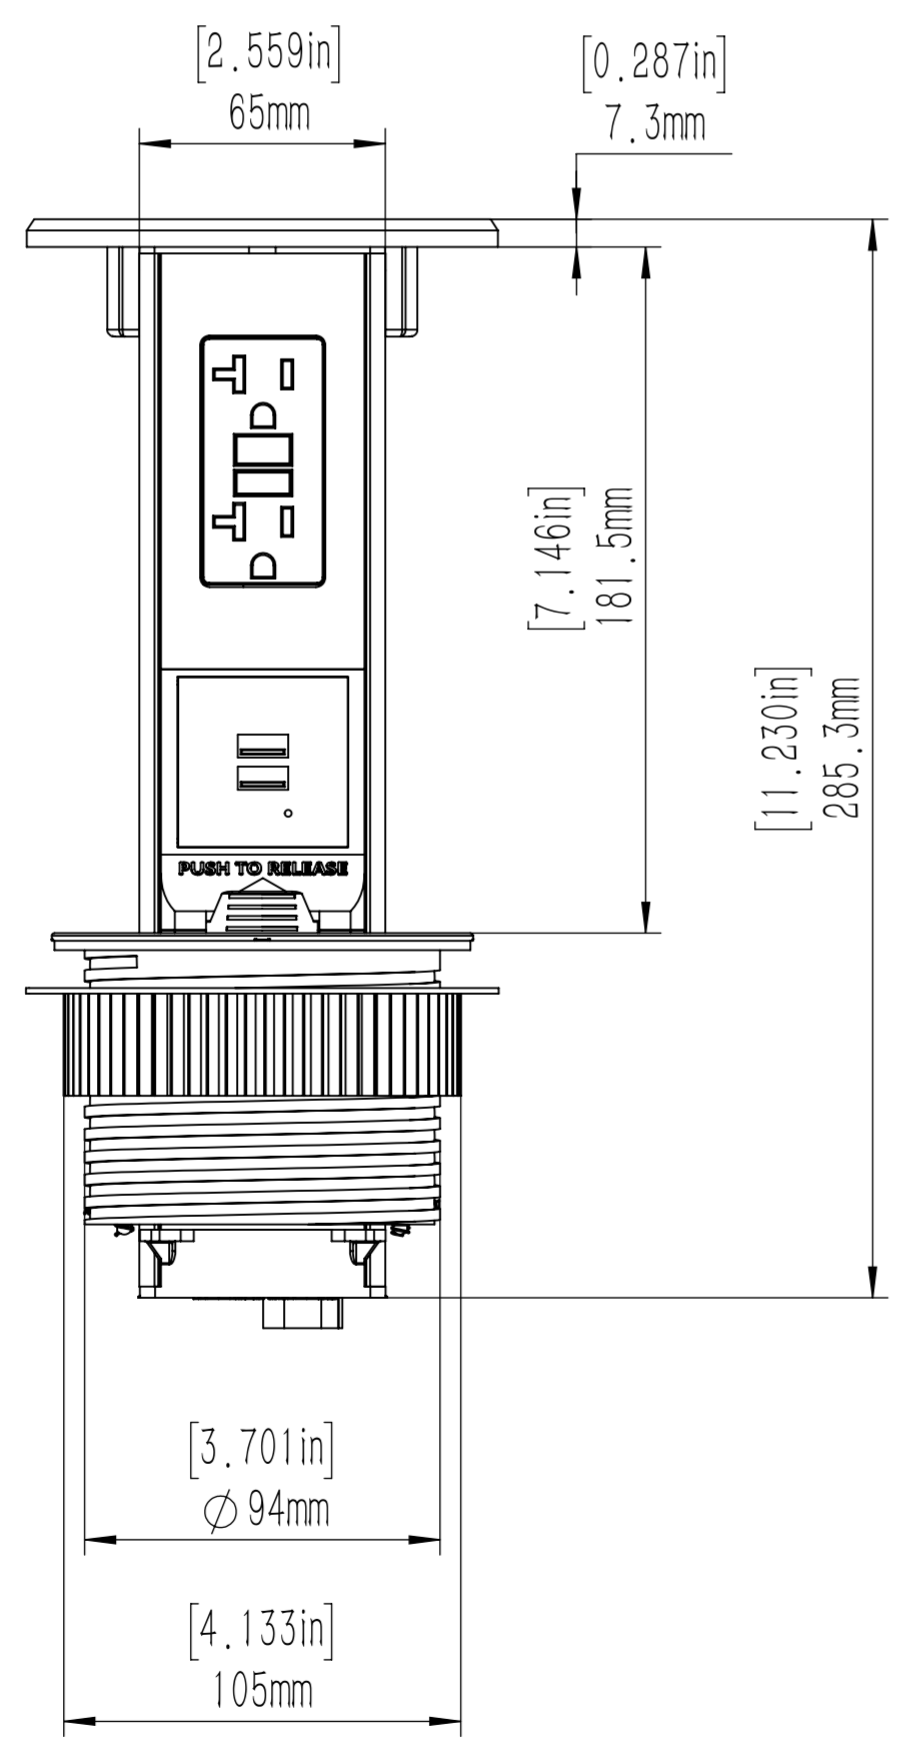

DESCRIPTION:
 Pop up receptacle with 20 amp GFI
 receptacle, 2 USB ports and stainless resin
 top with wireless charging .

* Nine foot cord with 20 amp plug included
 but not shown.

LEW ELECTRIC
FITTINGS COMPANY
 SERVING THE ELECTRICAL INDUSTRY SINCE 1901
 371 Randy Road, Carol Stream, IL 60188
 PHONE: (630) 665-2075

UNLESS OTHERWISE SPECIFIED:	NAME	DATE
DIMENSIONS ARE IN INCHES	DRAWN	PJG 12/31/2007
TOLERANCES:		
FRACTIONAL:		
ANGULAR: MACH :		
BEND :		
TWO PLACE DECIMAL :		
THREE PLACE DECIMAL :		
INTERPRET GEOMETRIC		
TOLERANCING PER:		
MATERIAL	COMMENTS:	
FINISH		
DO NOT SCALE DRAWING		

TITLE:
PUR20-RSS-GFI-2USB-QI

SIZE DWG. NO. REV
C 1001790 A

WEIGHT: SHEET 12 OF 12