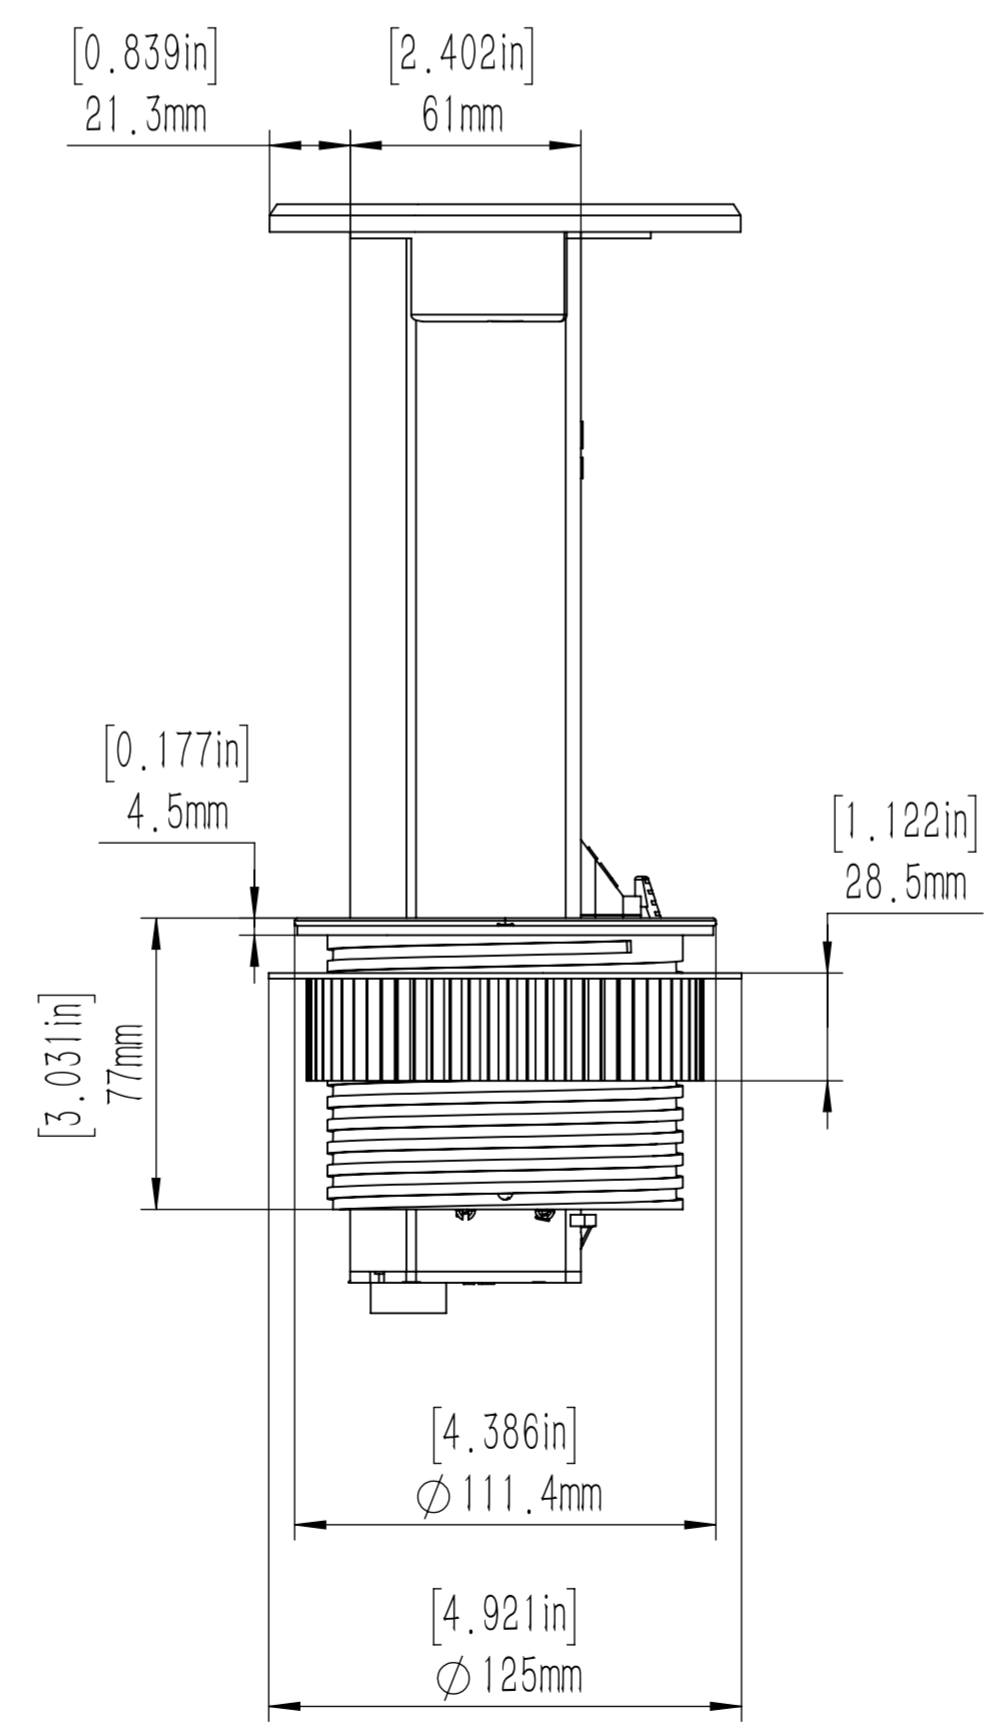

DESCRIPTION:
 Pop up receptacle with 20 amp GFI
 receptacle, 2 USB ports and stainless resin
 top with wireless charging .

* Nine foot cord with 20 amp plug included
 but not shown.

LEW ELECTRIC
FITTINGS COMPANY
 SERVING THE ELECTRICAL INDUSTRY SINCE 1901
 371 Randy Road, Carol Stream, IL 60188
 PHONE: (630) 665-2075

UNLESS OTHERWISE SPECIFIED:	NAME	DATE
DIMENSIONS ARE IN INCHES	DRAWN	PJG 12/31/2007
TOLERANCES:		
FRACTIONAL:		
ANGULAR: MACH :		
BEND :		
TWO PLACE DECIMAL :		
THREE PLACE DECIMAL :		
INTERPRET GEOMETRIC		
TOLERANCING PER:		
MATERIAL	COMMENTS:	
FINISH		
DO NOT SCALE DRAWING		

TITLE:
PUR20-RSS-GFI-2USB-QI

SIZE DWG. NO. REV
C 1001790 A

WEIGHT: SHEET 12 OF 12