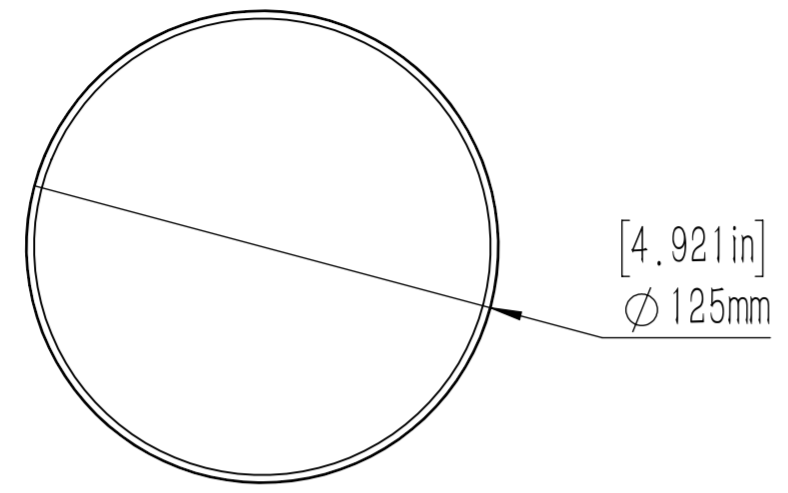

DESCRIPTION:
 Pop up receptacle with 20 amp GFI
 receptacle, 2 USB ports and stainless resin
 top with wireless charging .

* Nine foot cord with 20 amp plug included
 but not shown.

LEW ELECTRIC
FITTINGS COMPANY
 SERVING THE ELECTRICAL INDUSTRY SINCE 1901
 371 Randy Road, Carol Stream, IL 60188
 PHONE: (630) 665-2075

UNLESS OTHERWISE SPECIFIED:	NAME	DATE
DIMENSIONS ARE IN INCHES	DRAWN	PJG 12/31/2007
TOLERANCES:		
FRACTIONAL:		
ANGULAR: MACH :		
BEND :		
TWO PLACE DECIMAL :		
THREE PLACE DECIMAL :		
INTERPRET GEOMETRIC		
TOLERANCING PER:		
MATERIAL	COMMENTS:	
FINISH		
DO NOT SCALE DRAWING		

TITLE:
PUR20-RSS-GFI-2USB-QI

SIZE DWG. NO. REV
C 1001790 A

WEIGHT: SHEET 12 OF 12