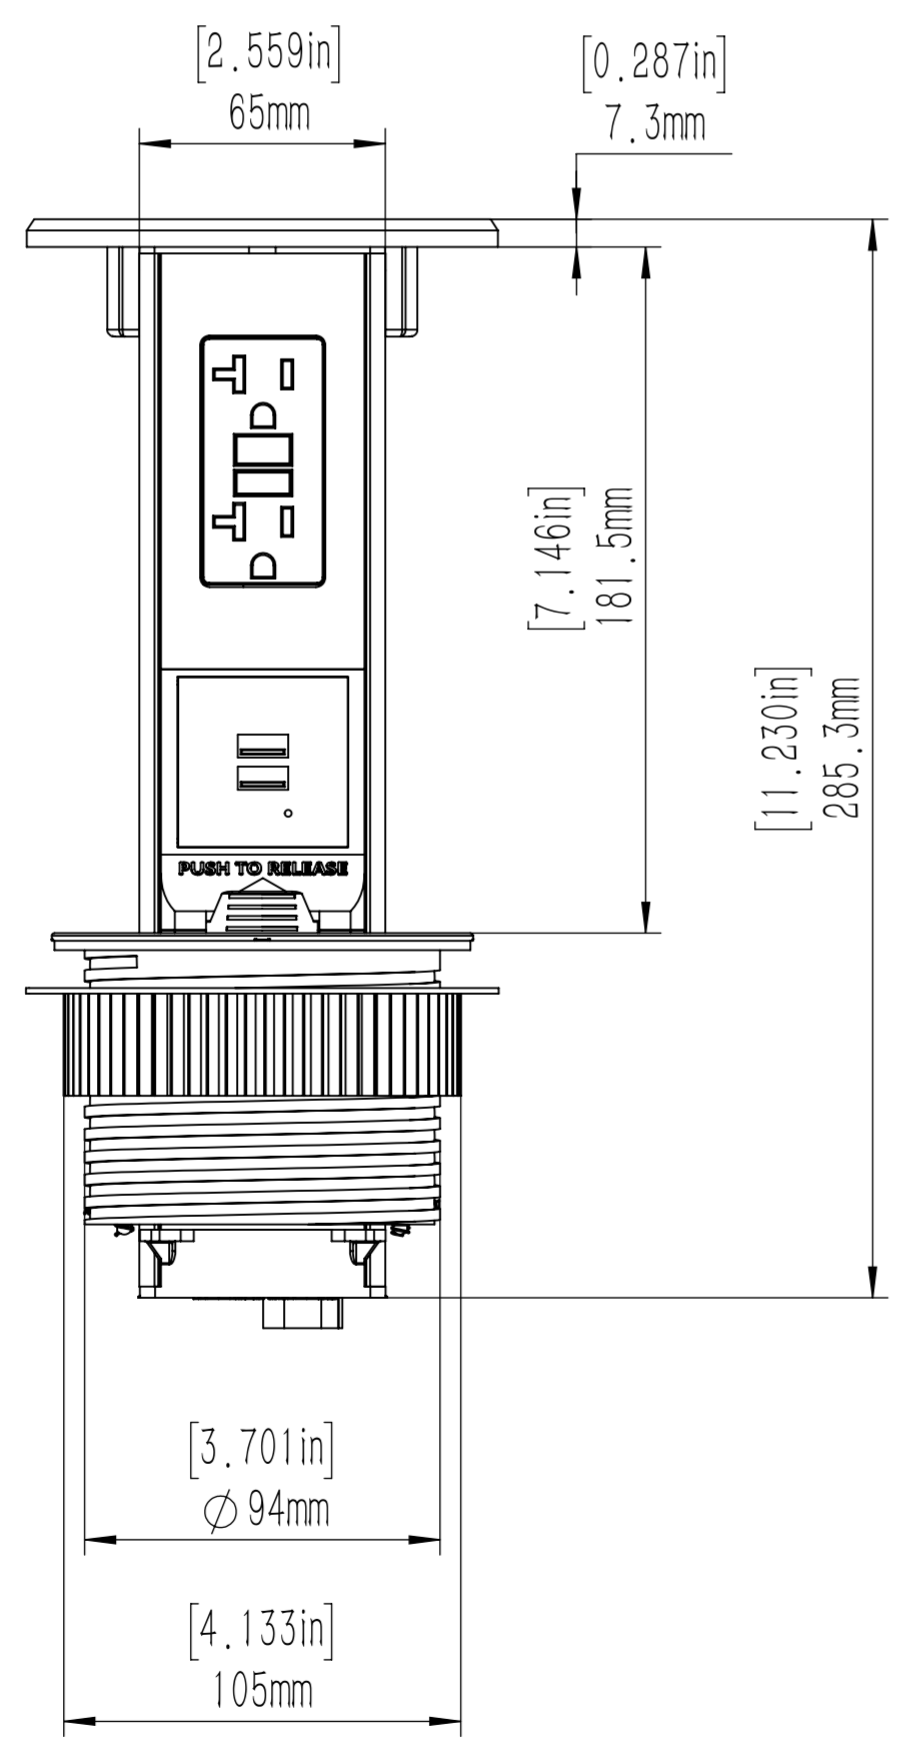

DESCRIPTION:  
 Pop up receptacle with 20 amp GFI  
 receptacle, 2 USB ports and black resin top  
 with wireless charging .

\* Nine foot cord with 20 amp plug included  
 but not shown.

**LEW ELECTRIC FITTINGS COMPANY**  
 SERVING THE ELECTRICAL INDUSTRY SINCE 1901  
 371 Randy Road, Carol Stream, IL 60188  
 PHONE: (630) 665-2075

UNLESS OTHERWISE SPECIFIED:		NAME	DATE
DIMENSIONS ARE IN INCHES		DRAWN	PJG 12/31/2007
TOLERANCES:		TITLE:	
FRACTIONAL :		PUR20-RBK-GFI-2USB-QI	
ANGULAR: MACH : BEND :		SIZE DWG. NO.	
TWO PLACE DECIMAL :		C 1001790	
THREE PLACE DECIMAL :		REV	
INTERPRET GEOMETRIC TOLERANCING PER:		A	
MATERIAL:		WEIGHT:	
FINISH:		SHEET 12 OF 12	
DO NOT SCALE DRAWING			