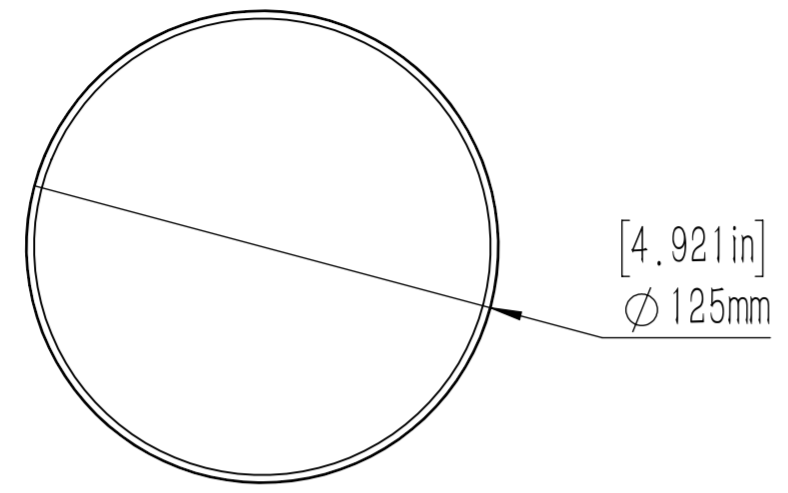

DESCRIPTION:  
 Pop up receptacle with 20 amp GFI  
 receptacle, 2 USB ports and black resin top  
 with wireless charging .

\* Nine foot cord with 20 amp plug included  
 but not shown.

**LEW ELECTRIC FITTINGS COMPANY**  
 SERVING THE ELECTRICAL INDUSTRY SINCE 1901  
 371 Randy Road, Carol Stream, IL 60188  
 PHONE: (630) 665-2075

UNLESS OTHERWISE SPECIFIED:		NAME	DATE
DIMENSIONS ARE IN INCHES		DRAWN	PJG 12/31/2007
TOLERANCES:		TITLE:	
FRACTIONAL :		PUR20-RBK-GFI-2USB-QI	
ANGULAR: MACH : BEND :		SIZE DWG. NO.	
TWO PLACE DECIMAL :		C 1001790	
THREE PLACE DECIMAL :		REV	
INTERPRET GEOMETRIC TOLERANCING PER:		A	
MATERIAL:		WEIGHT:	
FINISH:		SHEET 12 OF 12	
DO NOT SCALE DRAWING			