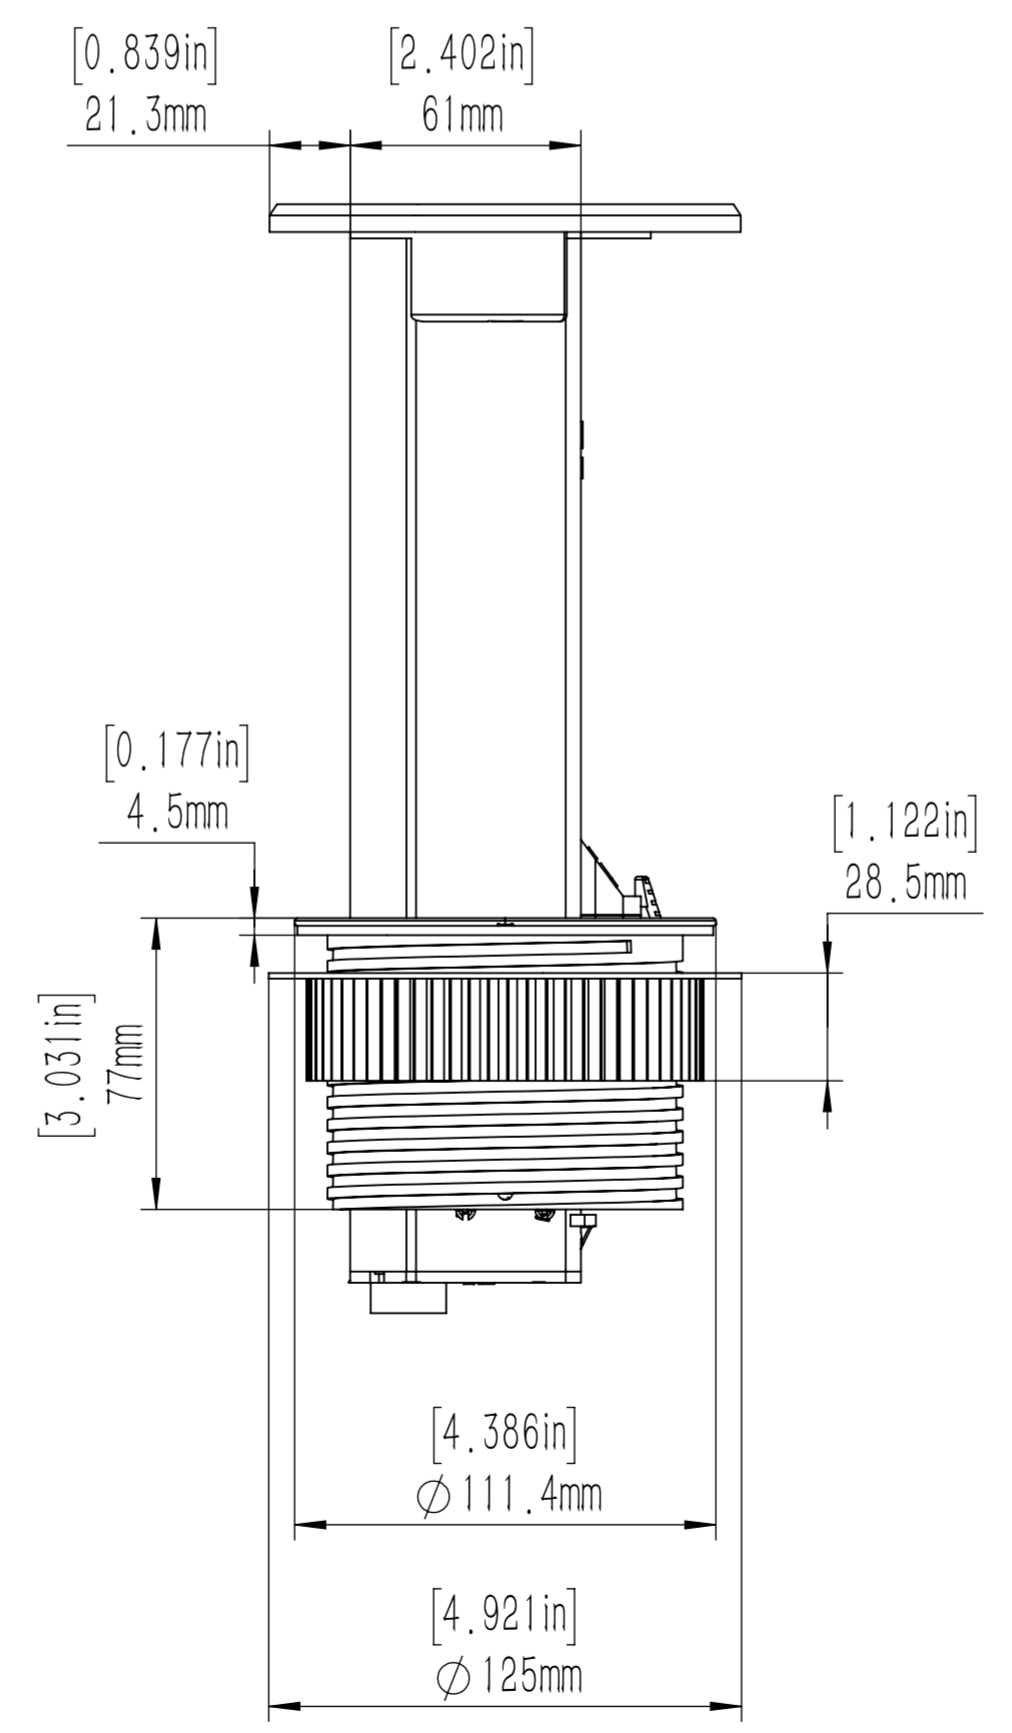

DESCRIPTION:  
 Pop up receptacle with 20 amp GFI  
 receptacle, 2 USB ports and black resin top  
 with wireless charging .

\* Nine foot cord with 20 amp plug included  
 but not shown.

**LEW ELECTRIC FITTINGS COMPANY**  
 SERVING THE ELECTRICAL INDUSTRY SINCE 1901  
 371 Randy Road, Carol Stream, IL 60188  
 PHONE: (630) 665-2075

UNLESS OTHERWISE SPECIFIED:		NAME	DATE
DIMENSIONS ARE IN INCHES		DRAWN	PJG 12/31/2007
TOLERANCES:		TITLE:	
FRACTIONAL :		PUR20-RBK-GFI-2USB-QI	
ANGULAR: MACH : BEND :		SIZE DWG. NO.	
TWO PLACE DECIMAL :		C 1001790	
THREE PLACE DECIMAL :		REV	
INTERPRET GEOMETRIC TOLERANCING PER:		A	
MATERIAL:		WEIGHT:	
FINISH:		SHEET 12 OF 12	
DO NOT SCALE DRAWING			