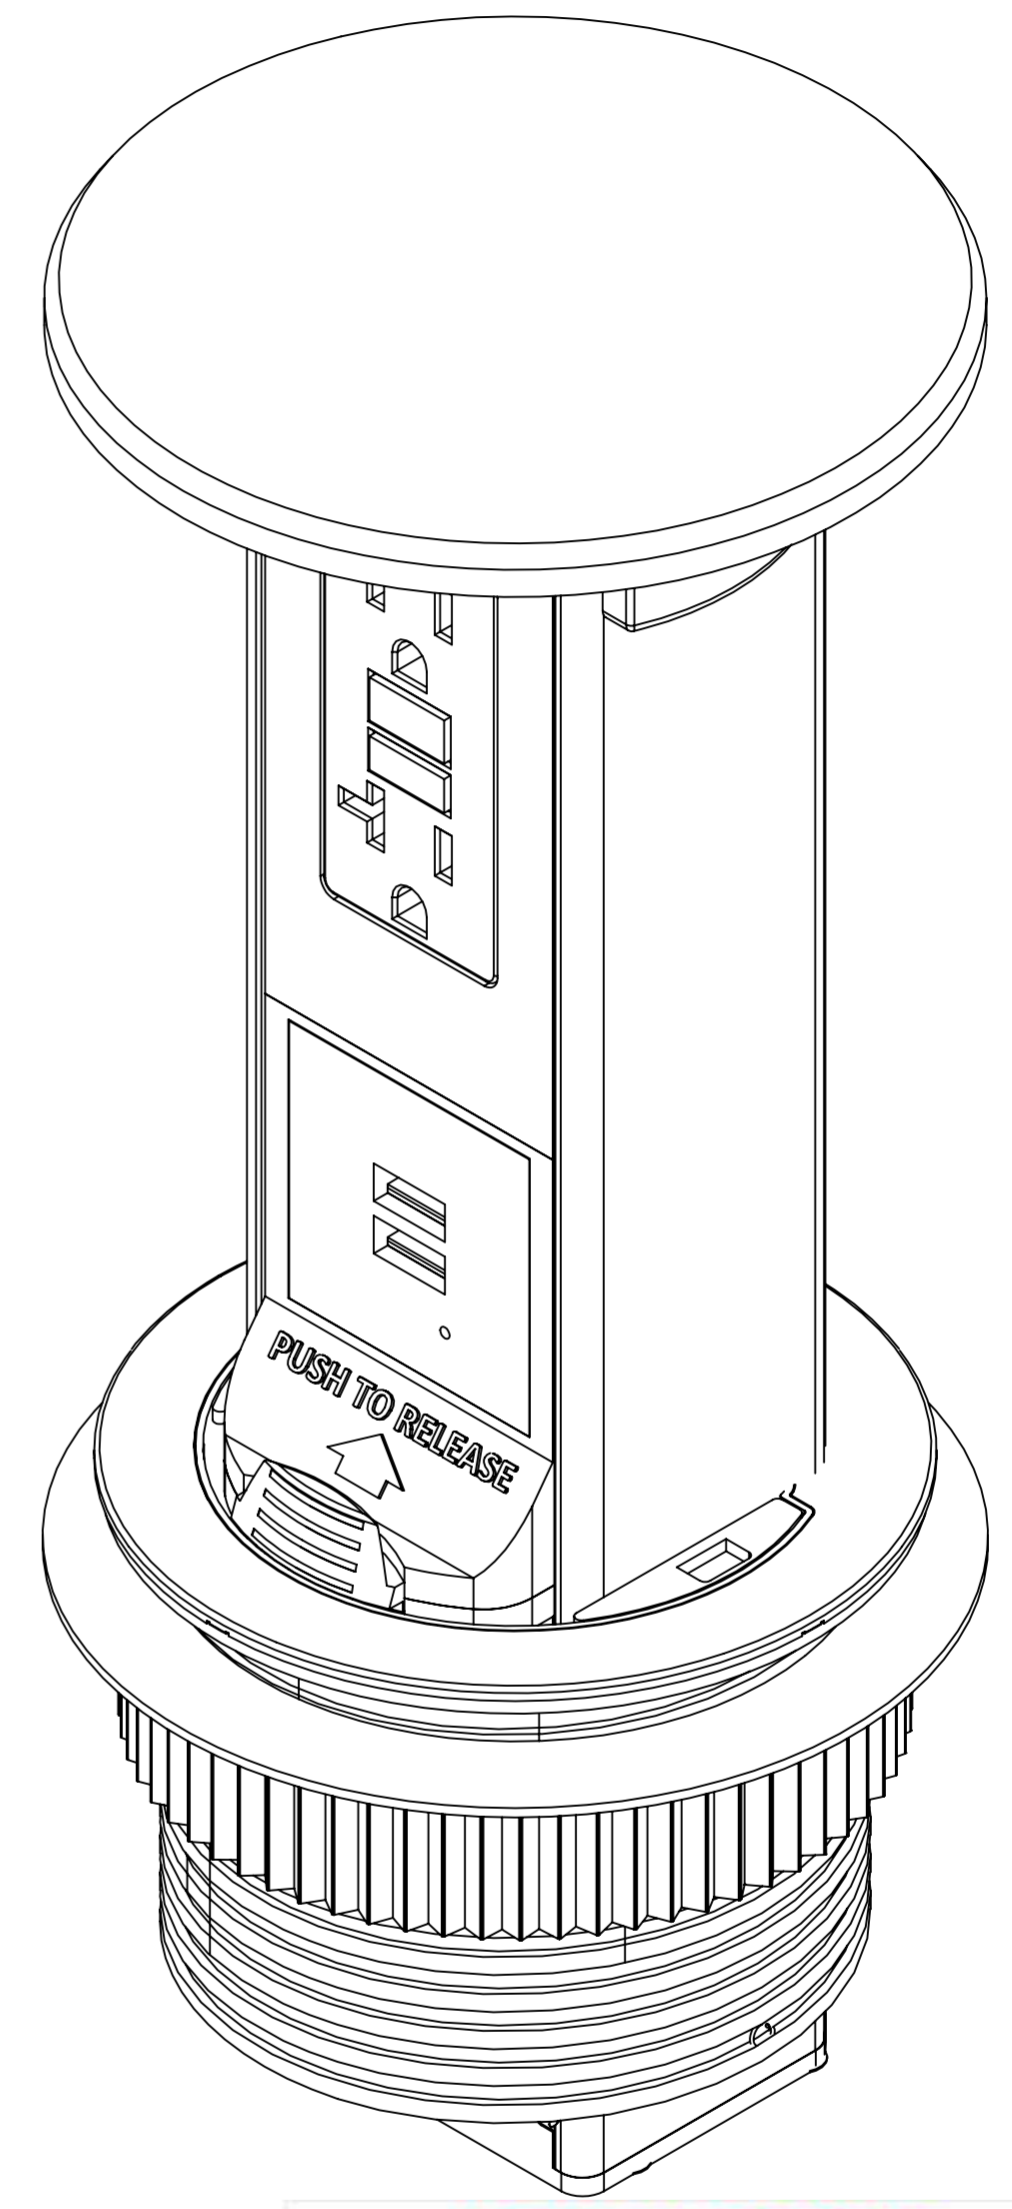

DESCRIPTION:  
 Pop up receptacle with 20 amp GFI  
 receptacle, 2 USB ports and black resin top  
 with wireless charging .

\* Nine foot cord with 20 amp plug included  
 but not shown.

**LEW ELECTRIC FITTINGS COMPANY**  
 SERVING THE ELECTRICAL INDUSTRY SINCE 1901  
 371 Randy Road, Carol Stream, IL 60188  
 PHONE: (630) 665-2075

UNLESS OTHERWISE SPECIFIED:		NAME	DATE
DIMENSIONS ARE IN INCHES		DRAWN	PJG 12/31/2007
TOLERANCES:		TITLE:	
FRACTIONAL :		PUR20-RBK-GFI-2USB-QI	
ANGULAR: MACH : BEND :		SIZE DWG. NO.	
TWO PLACE DECIMAL :		C 1001790	
THREE PLACE DECIMAL :		REV	
INTERPRET GEOMETRIC TOLERANCING PER:		A	
MATERIAL:		WEIGHT:	
FINISH:		SHEET 12 OF 12	
DO NOT SCALE DRAWING			