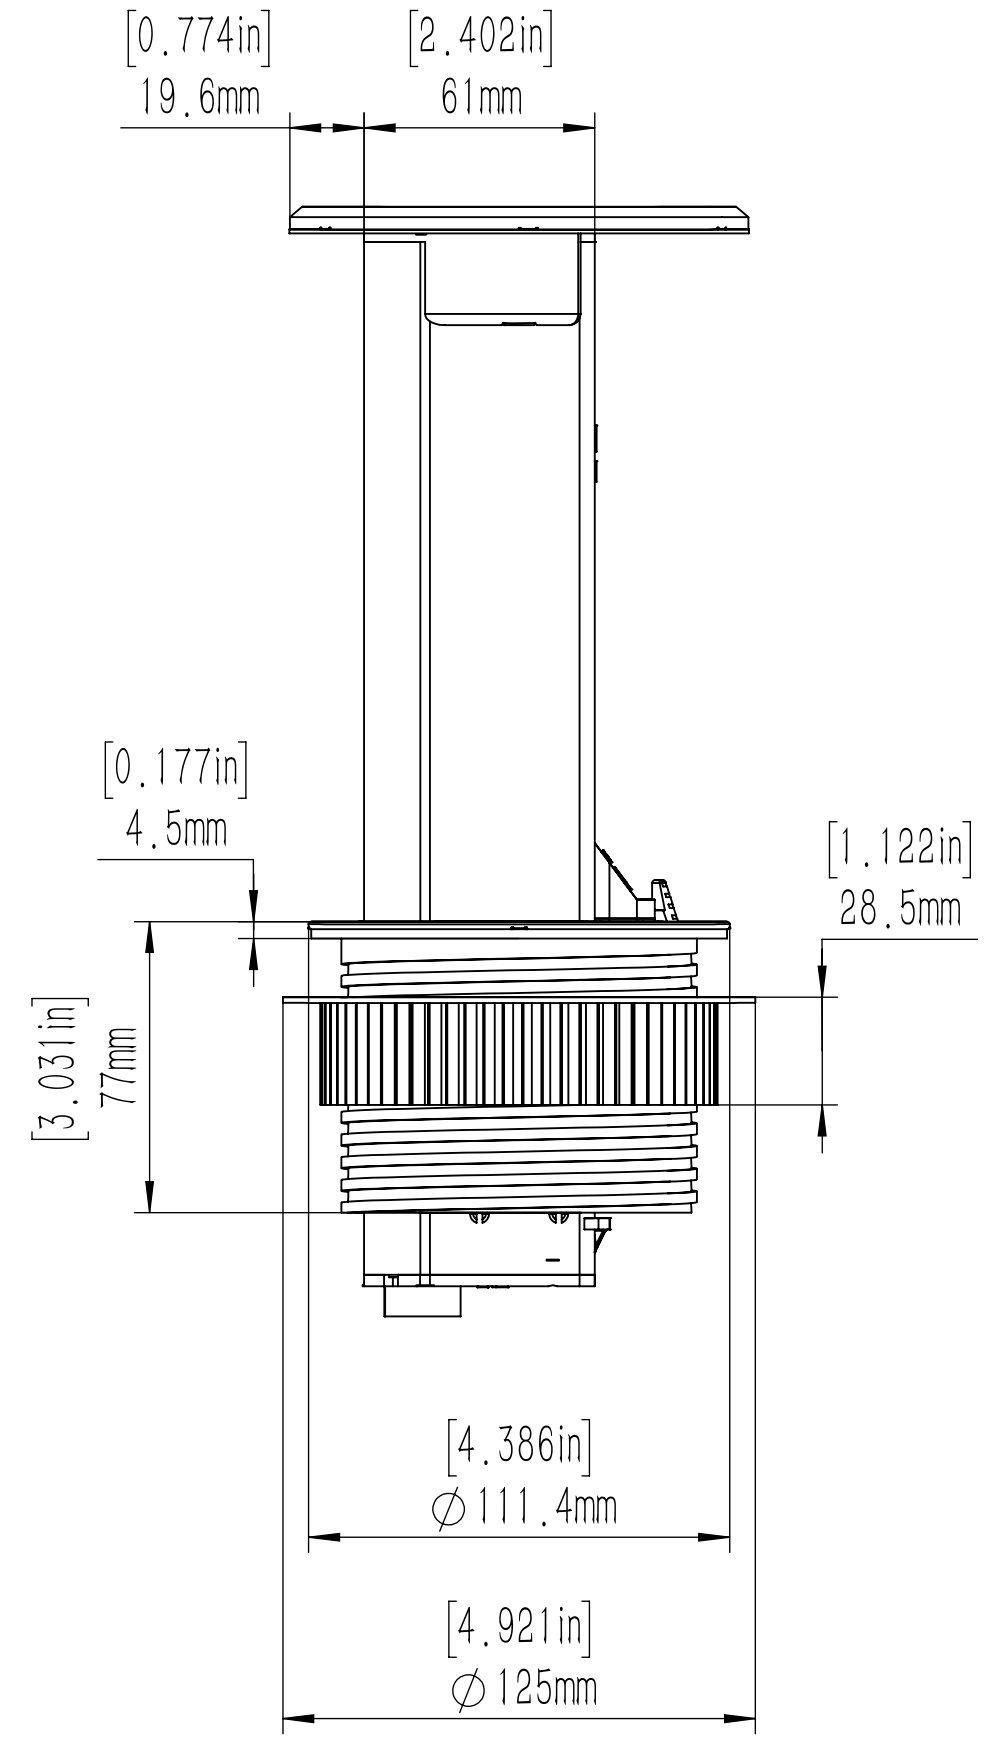

DESCRIPTION:
 Pop up receptacle with 20 amp GFI
 receptacle, 2 USB ports and black top.

* Nine foot cord with 20 amp plug included
 but not shown.

**LEW ELECTRIC
 FITTINGS COMPANY**
 SERVING THE ELECTRICAL INDUSTRY SINCE 1901
 371 Randy Road, Carol Stream, IL 60188
 PHONE: (630) 665-2075

UNLESS OTHERWISE SPECIFIED:		NAME	DATE
DIMENSIONS ARE IN INCHES		DRAWN	PJG 12/31/2007
TOLERANCES:			
FRACTIONAL: ±			
ANGULAR: MACH ± BEND ±			
TWO PLACE DECIMAL ±			
THREE PLACE DECIMAL ±			
INTERPRET GEOMETRIC TOLERANCING PER:			
MATERIAL		COMMENTS:	
FINISH			
DO NOT SCALE DRAWING			

TITLE:
PUR20-BK-GFI-2USB

SIZE **C** DWG. NO. **1001790** REV **A**

WEIGHT: SHEET 12 OF 12