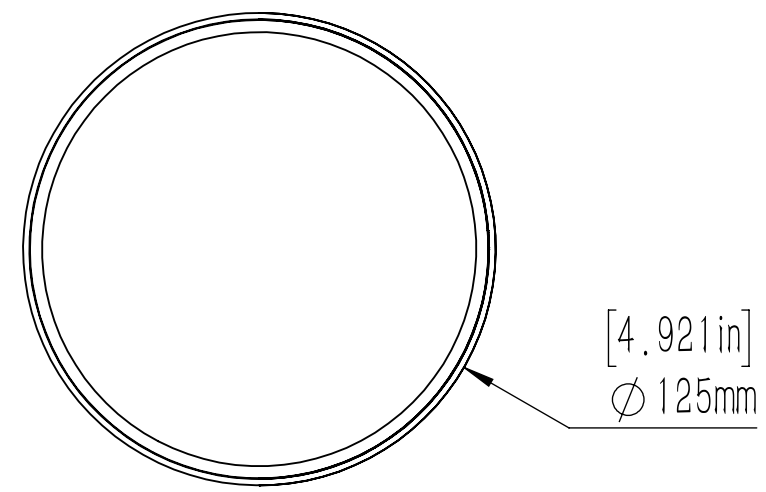

DESCRIPTION:
 Pop up receptacle with 20 amp GFI
 receptacle, 2 USB ports and black top.

* Nine foot cord with 20 amp plug included
 but not shown.

**LEW ELECTRIC
 FITTINGS COMPANY**
 SERVING THE ELECTRICAL INDUSTRY SINCE 1901
 371 Randy Road, Carol Stream, IL 60188
 PHONE: (630) 665-2075

UNLESS OTHERWISE SPECIFIED:		NAME	DATE
DIMENSIONS ARE IN INCHES		DRAWN	PJG 12/31/2007
TOLERANCES:			
FRACTIONAL: ±			
ANGULAR: MACH ± BEND ±			
TWO PLACE DECIMAL ±			
THREE PLACE DECIMAL ±			
INTERPRET GEOMETRIC TOLERANCING PER:			
MATERIAL		COMMENTS:	
FINISH			
DO NOT SCALE DRAWING			

TITLE:
PUR20-BK-GFI-2USB

SIZE **C** DWG. NO. **1001790** REV **A**

WEIGHT: SHEET 12 OF 12