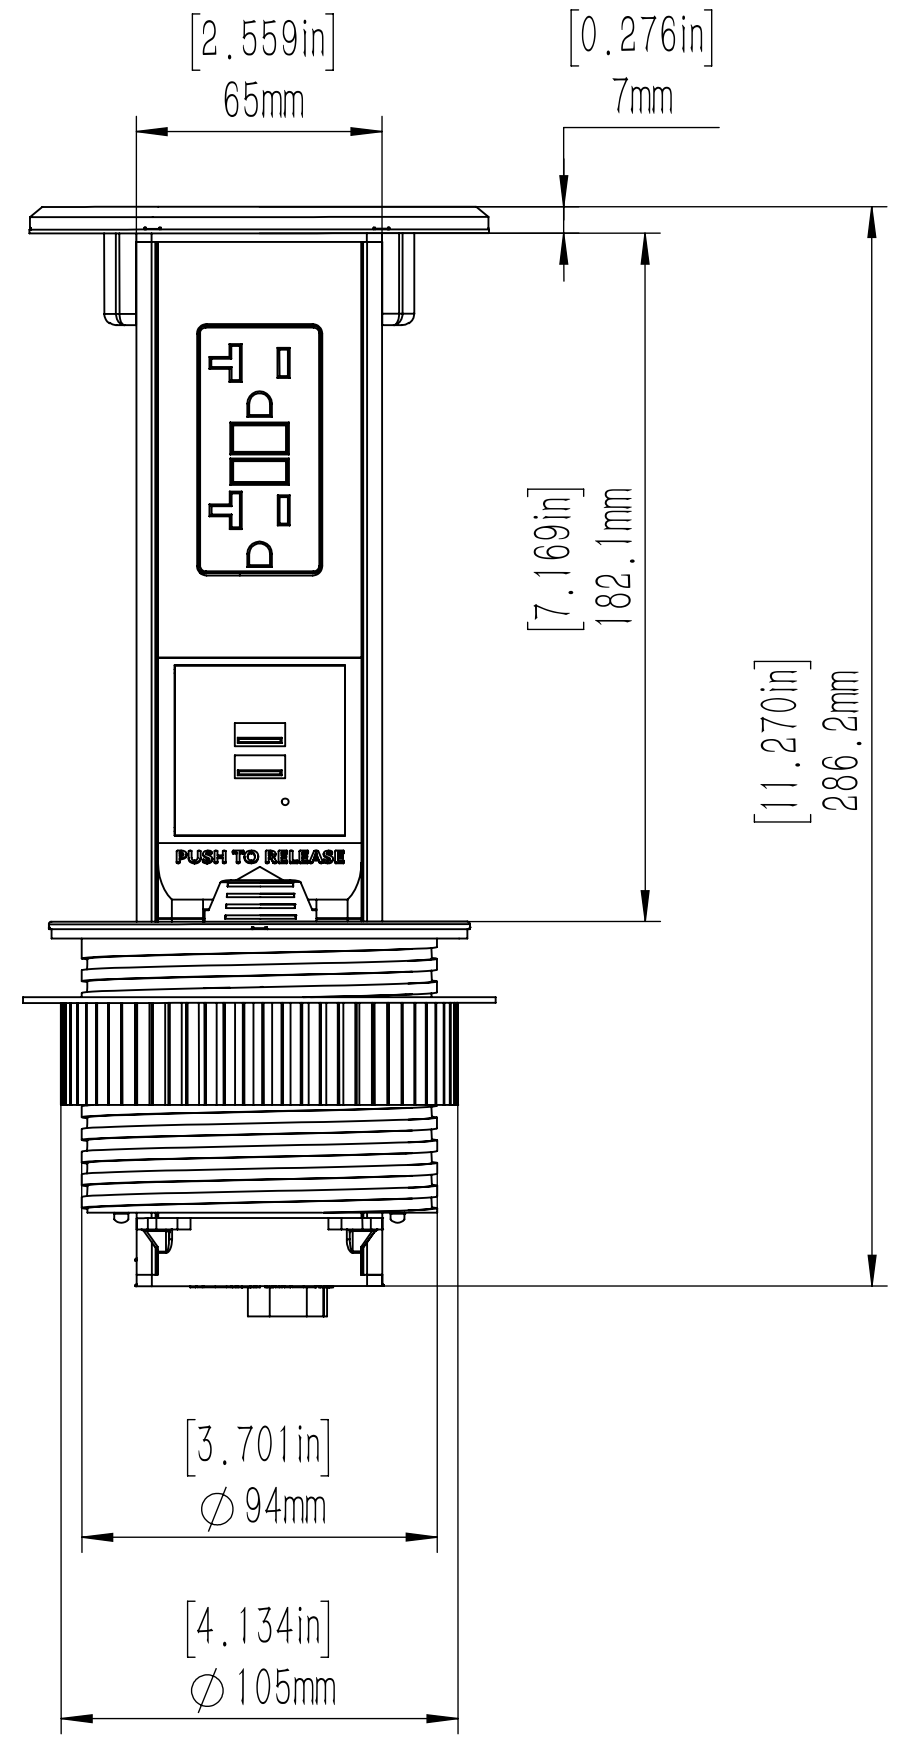

DESCRIPTION:
 Pop up receptacle with 20 amp GFI
 receptacle, 2 USB ports and black top.

* Nine foot cord with 20 amp plug included
 but not shown.

**LEW ELECTRIC
 FITTINGS COMPANY**
 SERVING THE ELECTRICAL INDUSTRY SINCE 1901
 371 Randy Road, Carol Stream, IL 60188
 PHONE: (630) 665-2075

UNLESS OTHERWISE SPECIFIED:		NAME	DATE
DIMENSIONS ARE IN INCHES		DRAWN	PJG 12/31/2007
TOLERANCES:			
FRACTIONAL: ±			
ANGULAR: MACH ± BEND ±			
TWO PLACE DECIMAL ±			
THREE PLACE DECIMAL ±			
INTERPRET GEOMETRIC TOLERANCING PER:			
MATERIAL		COMMENTS:	
FINISH			
DO NOT SCALE DRAWING			

TITLE:
PUR20-BK-GFI-2USB

SIZE **C** DWG. NO. **1001790** REV **A**

WEIGHT: SHEET 12 OF 12