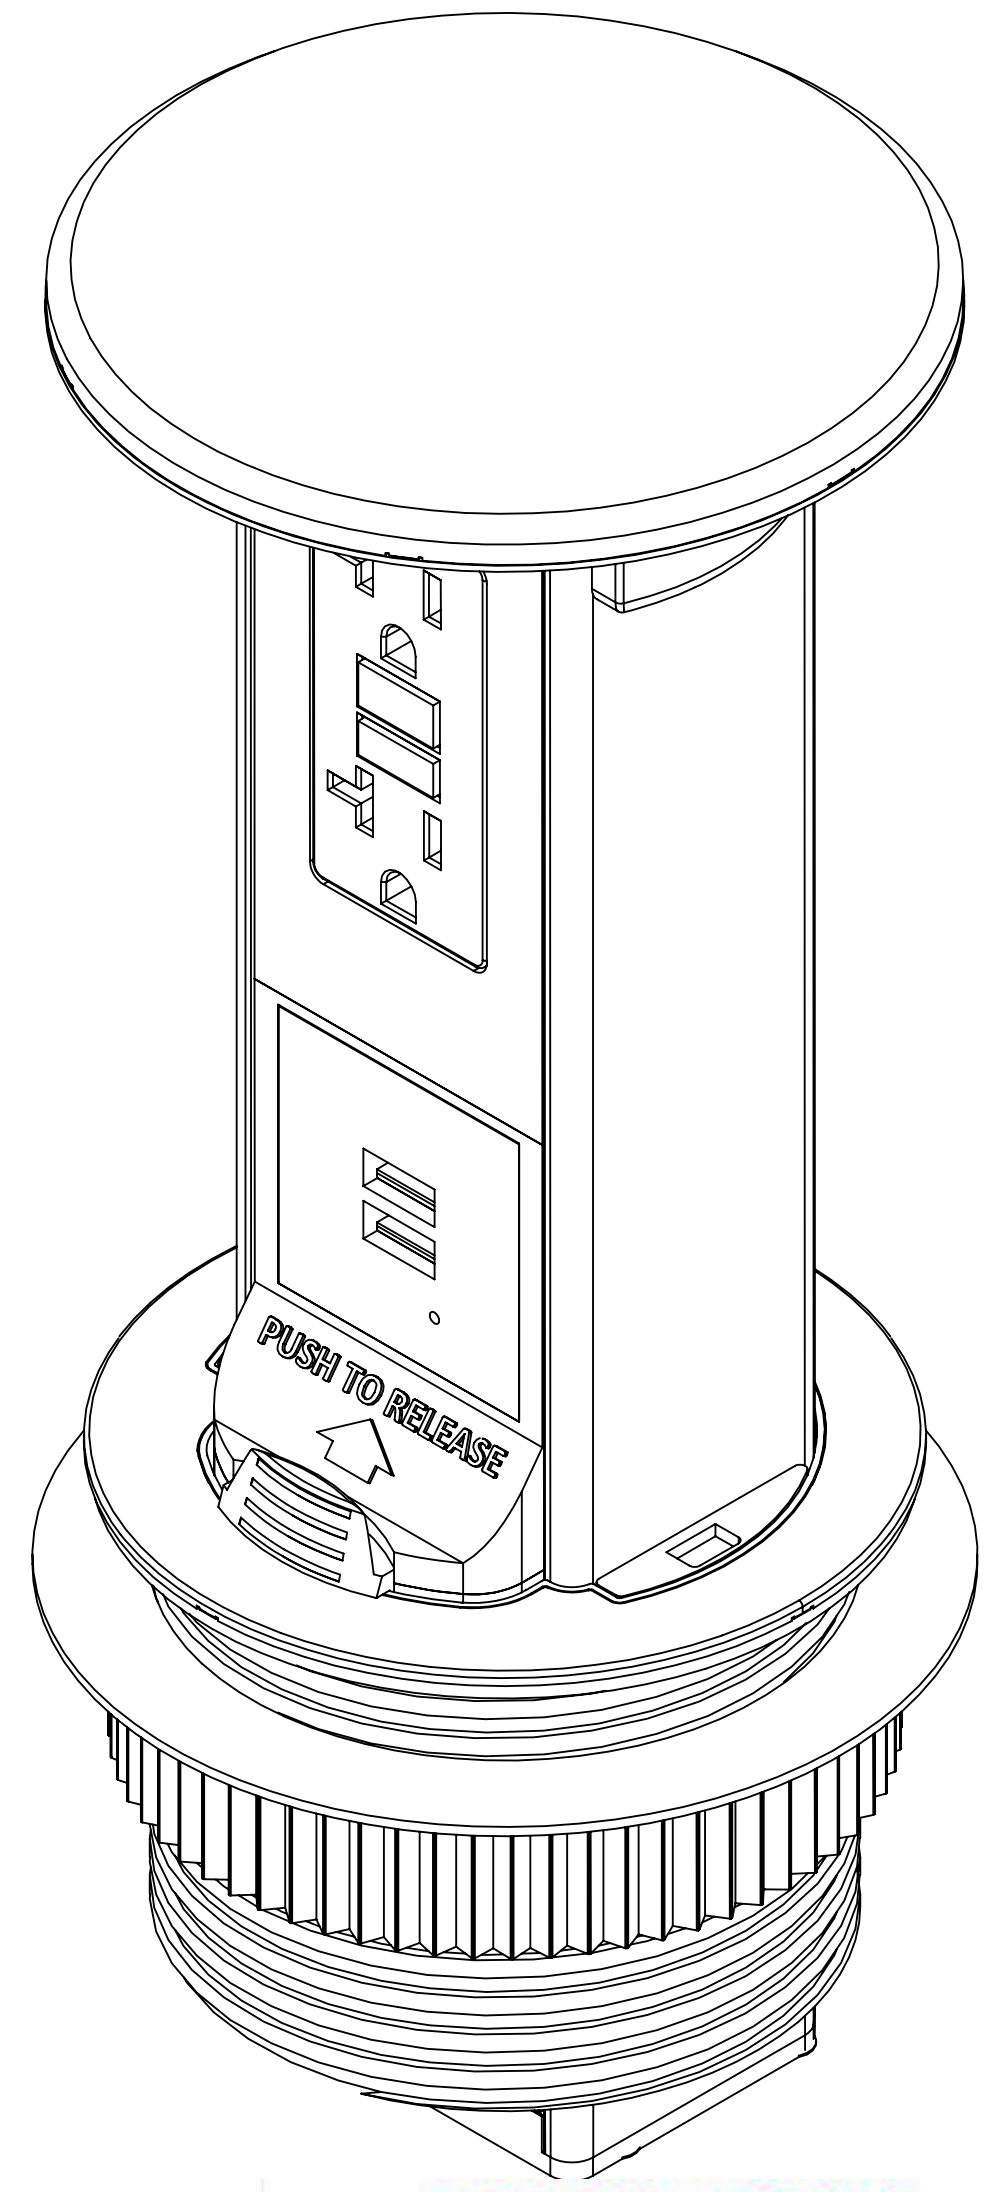

DESCRIPTION:
 Pop up receptacle with 20 amp GFI
 receptacle, 2 USB ports and black top.

* Nine foot cord with 20 amp plug included
 but not shown.

**LEW ELECTRIC
 FITTINGS COMPANY**
 SERVING THE ELECTRICAL INDUSTRY SINCE 1901
 371 Randy Road, Carol Stream, IL 60188
 PHONE: (630) 665-2075

UNLESS OTHERWISE SPECIFIED:		NAME	DATE
DIMENSIONS ARE IN INCHES		DRAWN	PJG 12/31/2007
TOLERANCES:			
FRACTIONAL: ±			
ANGULAR: MACH ± BEND ±			
TWO PLACE DECIMAL ±			
THREE PLACE DECIMAL ±			
INTERPRET GEOMETRIC TOLERANCING PER:			
MATERIAL		COMMENTS:	
FINISH			
DO NOT SCALE DRAWING			