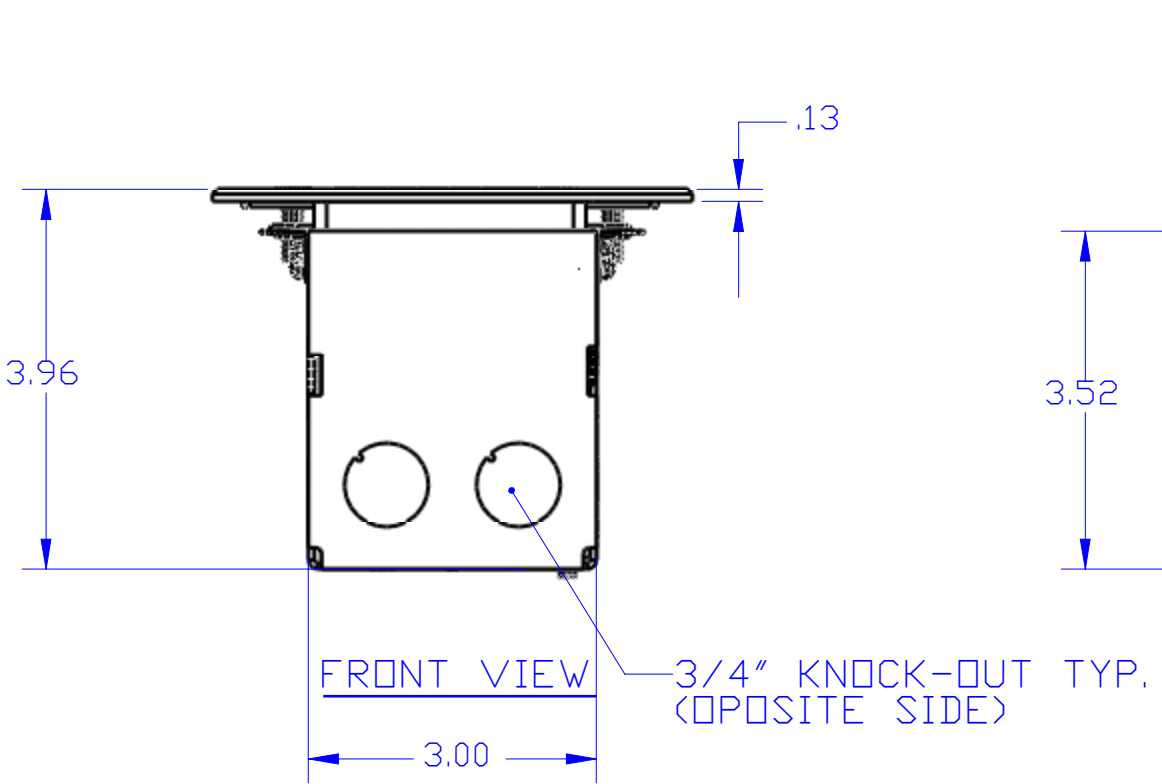

DESCRIPTION:
RECESSED HYBRID FLOOR BOX

ISOMETRIC (EXPLODED) VIEW

NOTES:
PLUGS OR COMM./DATA CONNECTIONS ARE COMPLETELY RECESSED (RCFB-1), CONNECTIONS ARE COMPLETELY CONCEALED WHEN THE DOOR IS CLOSED, THE DIVIDER IN THE RCFB-2 ALLOWS YOU TO COMBINE POWER AND COMM./DATA IN THE SAME BOX

LEW ELECTRIC
FITTINGS COMPANY
SERVING THE ELCTRICAL INDUSTRY SINCE 1901

1801 W. St. Charles Rd. Maywood, IL 60153
PHONE: 708-345-2075

UNLESS OTHERWISE SPECIFIED:	NAME	DATE	
DIMENSIONS ARE IN INCHES TOLERANCES: FRACTIONAL ± ANGULAR: MACH ± BEND ± TWO PLACE DECIMAL ± THREE PLACE DECIMAL ±	DRAWN	PJG	12/21/2007
INTERPRET GEOMETRIC TOLERANCING PER: MATERIAL	COMMENTS:		
FINISH			
DO NOT SCALE DRAWING			

TITLE:
RCFB-1-A

SIZE DWG. NO. REV
C **A**

WEIGHT: SHEET 3 OF 4