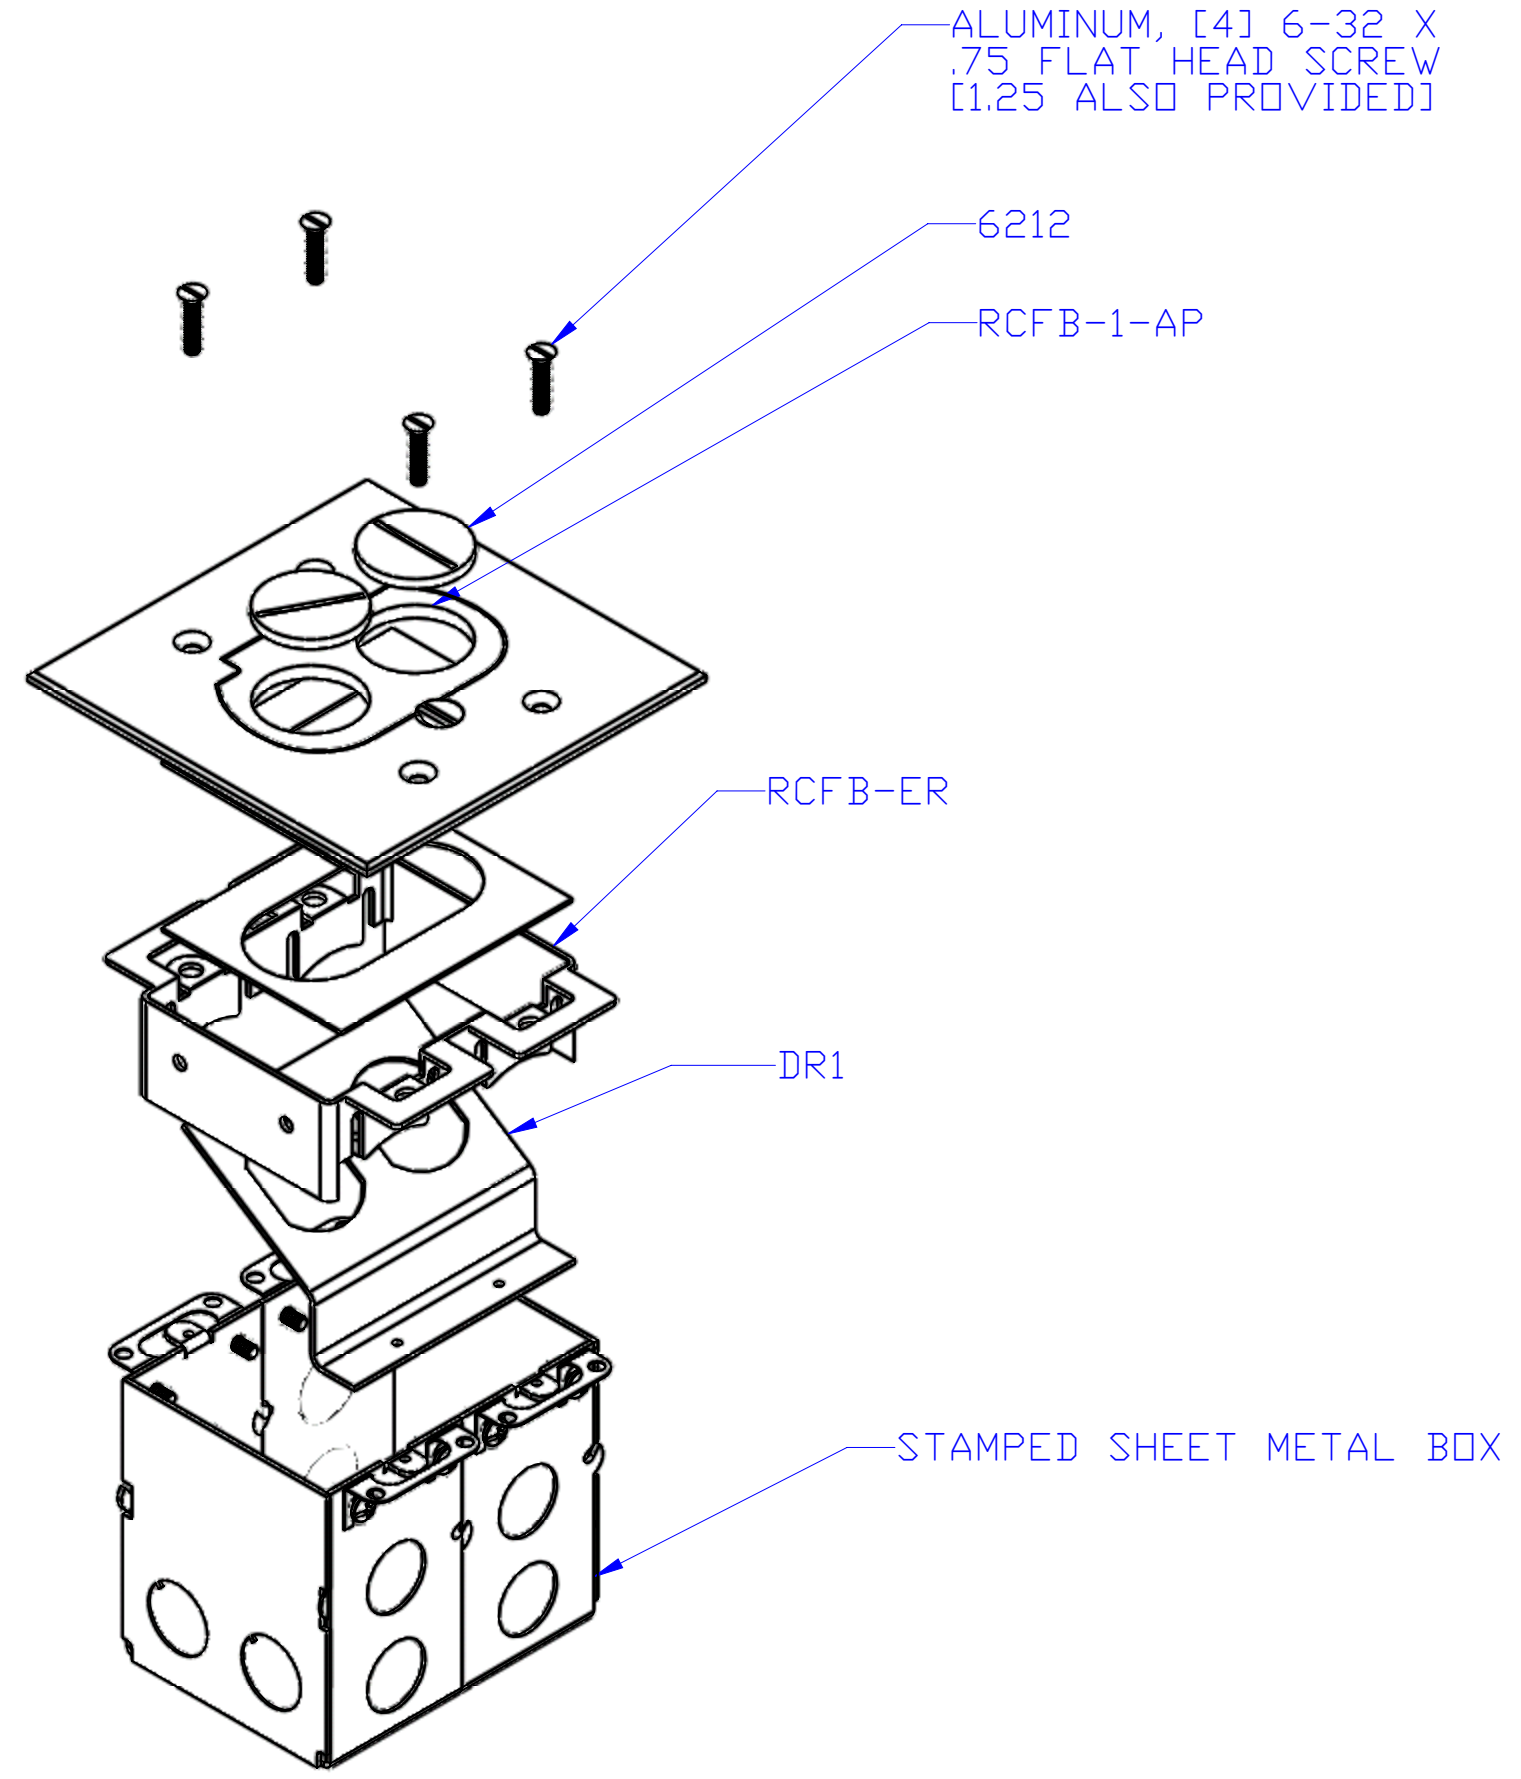

DESCRIPTION:
RECESSED HYBRID FLOOR BOX

ISOMETRIC (EXPLODED) VIEW

NOTES:
PLUGS OR COMM./DATA CONNECTIONS ARE COMPLETELY RECESSED (RCFB-1), CONNECTIONS ARE COMPLETELY CONCEALED WHEN THE DOOR IS CLOSED, THE DIVIDER IN THE RCFB-2 ALLOWS YOU TO COMBINE POWER AND COMM./DATA IN THE SAME BOX

LEW ELECTRIC
FITTINGS COMPANY
SERVING THE ELCTRICAL INDUSTRY SINCE 1901

1801 W. St. Charles Rd. Maywood, IL 60153
PHONE: 708-345-2075

UNLESS OTHERWISE SPECIFIED:	NAME	DATE	
DIMENSIONS ARE IN INCHES TOLERANCES: FRACTIONAL ± ANGULAR: MACH ± BEND ± TWO PLACE DECIMAL ± THREE PLACE DECIMAL ±	DRAWN	PJG	12/21/2007
INTERPRET GEOMETRIC TOLERANCING PER: MATERIAL	COMMENTS:		
FINISH			
DO NOT SCALE DRAWING			

TITLE:
RCFB-1-A

SIZE DWG. NO. REV
C **A**

WEIGHT: SHEET 3 OF 4