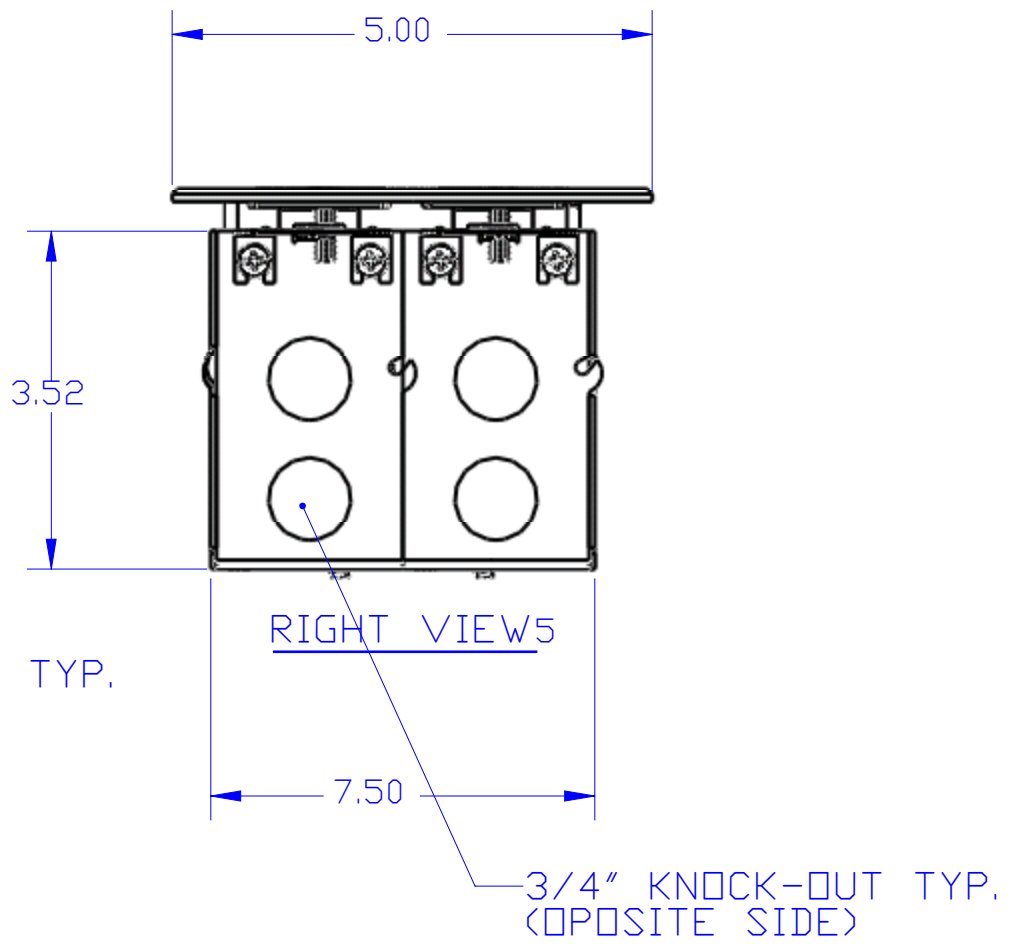

DESCRIPTION:
RECESSED HYBRID FLOOR BOX

ISOMETRIC (EXPLODED) VIEW

NOTES:
PLUGS OR COMM./DATA CONNECTIONS ARE COMPLETELY RECESSED (RCFB-1), CONNECTIONS ARE COMPLETELY CONCEALED WHEN THE DOOR IS CLOSED, THE DIVIDER IN THE RCFB-2 ALLOWS YOU TO COMBINE POWER AND COMM./DATA IN THE SAME BOX

LEW ELECTRIC
FITTINGS COMPANY
SERVING THE ELCTRICAL INDUSTRY SINCE 1901

1801 W. St. Charles Rd. Maywood, IL 60153
PHONE: 708-345-2075

UNLESS OTHERWISE SPECIFIED:	NAME	DATE	
DIMENSIONS ARE IN INCHES TOLERANCES: FRACTIONAL ± ANGULAR: MACH ± BEND ± TWO PLACE DECIMAL ± THREE PLACE DECIMAL ±	DRAWN	PJG	12/21/2007
INTERPRET GEOMETRIC TOLERANCING PER: MATERIAL	COMMENTS:		
FINISH			
DO NOT SCALE DRAWING			

TITLE:
RCFB-1-A

SIZE DWG. NO. REV
C **A**

WEIGHT: SHEET 3 OF 4