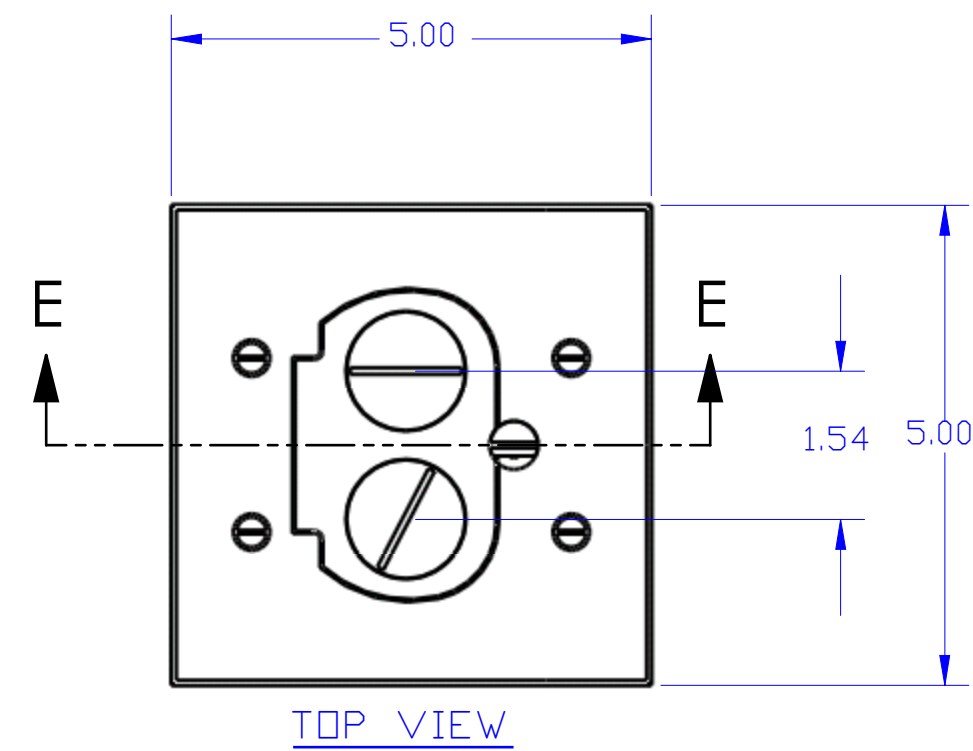

DESCRIPTION:
RECESSED HYBRID FLOOR BOX

ISOMETRIC (EXPLODED) VIEW

NOTES:
PLUGS OR COMM./DATA CONNECTIONS ARE COMPLETELY RECESSED (RCFB-1), CONNECTIONS ARE COMPLETELY CONCEALED WHEN THE DOOR IS CLOSED, THE DIVIDER IN THE RCFB-2 ALLOWS YOU TO COMBINE POWER AND COMM./DATA IN THE SAME BOX

LEW ELECTRIC
FITTINGS COMPANY
SERVING THE ELCTRICAL INDUSTRY SINCE 1901

1801 W. St. Charles Rd. Maywood, IL 60153
PHONE: 708-345-2075

UNLESS OTHERWISE SPECIFIED:	NAME	DATE	
DIMENSIONS ARE IN INCHES TOLERANCES: FRACTIONAL ± ANGULAR: MACH ± BEND ± TWO PLACE DECIMAL ± THREE PLACE DECIMAL ±	DRAWN	PJG	12/21/2007
INTERPRET GEOMETRIC TOLERANCING PER: MATERIAL	COMMENTS:		
FINISH			
DO NOT SCALE DRAWING			

TITLE:
RCFB-1-A

SIZE DWG. NO. REV
C **A**

WEIGHT: SHEET 3 OF 4