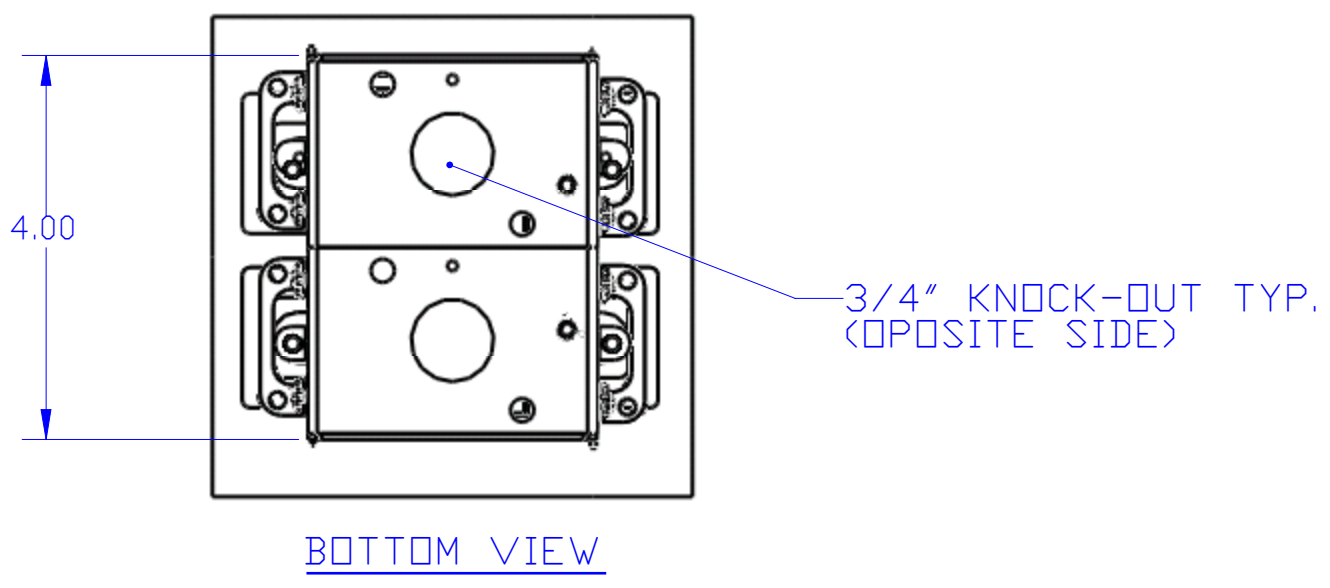

DESCRIPTION:
RECESSED HYBRID FLOOR BOX

ISOMETRIC (EXPLODED) VIEW

NOTES:
PLUGS OR COMM./DATA CONNECTIONS ARE COMPLETELY RECESSED (RCFB-1), CONNECTIONS ARE COMPLETELY CONCEALED WHEN THE DOOR IS CLOSED, THE DIVIDER IN THE RCFB-2 ALLOWS YOU TO COMBINE POWER AND COMM./DATA IN THE SAME BOX

LEW ELECTRIC
FITTINGS COMPANY
SERVING THE ELCTRICAL INDUSTRY SINCE 1901

1801 W. St. Charles Rd. Maywood, IL 60153
PHONE: 708-345-2075

UNLESS OTHERWISE SPECIFIED:	NAME	DATE	
DIMENSIONS ARE IN INCHES TOLERANCES: FRACTIONAL ± ANGULAR: MACH ± BEND ± TWO PLACE DECIMAL ± THREE PLACE DECIMAL ±	DRAWN	PJG	12/21/2007
INTERPRET GEOMETRIC TOLERANCING PER: MATERIAL	COMMENTS:		
FINISH			
DO NOT SCALE DRAWING			

TITLE:
RCFB-1-A

SIZE DWG. NO. REV
C **A**

WEIGHT: SHEET 3 OF 4