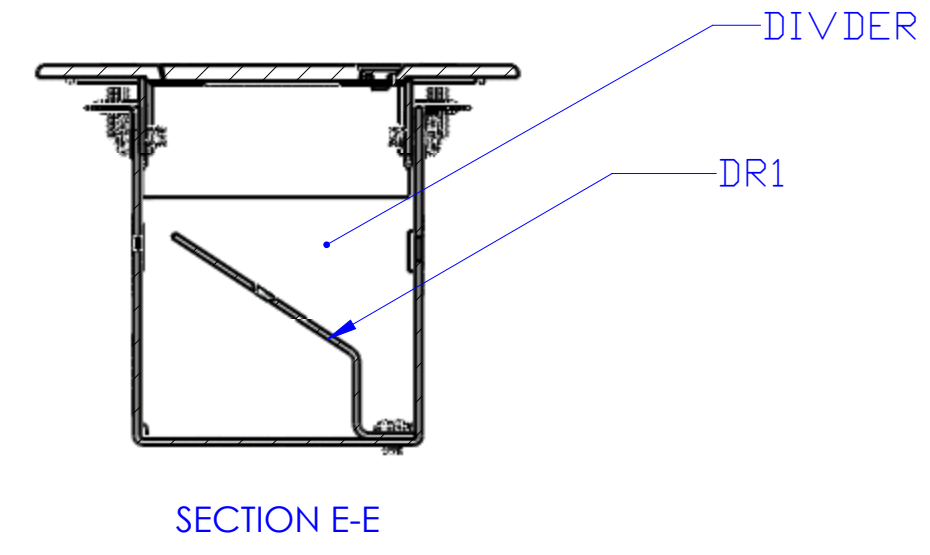

DESCRIPTION:
RECESSED HYBRID FLOOR BOX

ISOMETRIC (EXPLODED) VIEW

NOTES:
PLUGS OR COMM./DATA CONNECTIONS ARE COMPLETELY RECESSED (RCFB-1), CONNECTIONS ARE COMPLETELY CONCEALED WHEN THE DOOR IS CLOSED, THE DIVIDER IN THE RCFB-2 ALLOWS YOU TO COMBINE POWER AND COMM./DATA IN THE SAME BOX

LEW ELECTRIC
FITTINGS COMPANY
SERVING THE ELCTRICAL INDUSTRY SINCE 1901

1801 W. St. Charles Rd. Maywood, IL 60153
PHONE: 708-345-2075

UNLESS OTHERWISE SPECIFIED:	NAME	DATE	
DIMENSIONS ARE IN INCHES TOLERANCES: FRACTIONAL ± ANGULAR: MACH ± BEND ± TWO PLACE DECIMAL ± THREE PLACE DECIMAL ±	DRAWN	PJG	12/21/2007
INTERPRET GEOMETRIC TOLERANCING PER: MATERIAL	COMMENTS:		
FINISH			
DO NOT SCALE DRAWING			

TITLE:
RCFB-1-A

SIZE DWG. NO. REV
C **A**

WEIGHT: SHEET 3 OF 4