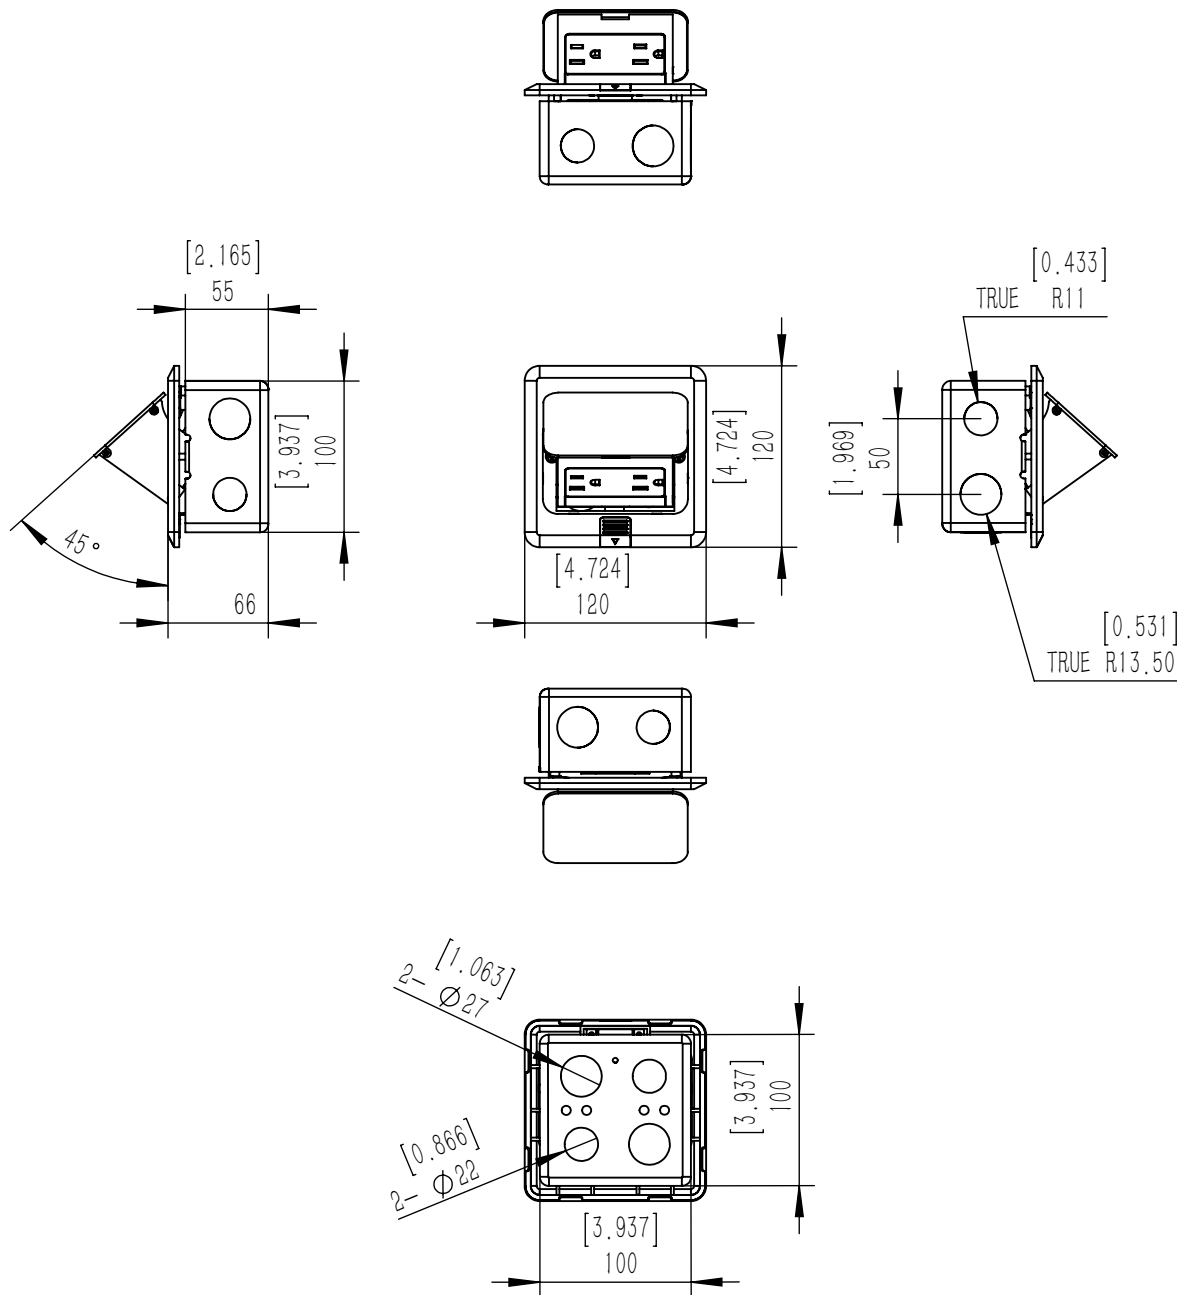

description: square, pop out floor box with brass cover and 15 AMP TR DECORA receptacle.

LEW ELECTRIC
FITTINGS COMPANY
 SERVING THE ELECTRICAL INDUSTRY SINCE 1901
 371 Randy Rd. Carol Stream IL, 60188
 PHONE: 630-665-2075

UNLESS OTHERWISE SPECIFIED: NAME DATE
 DIMENSIONS ARE IN INCHES DRAWN PLS 02/01/99
 TOLERANCES: FUNCTIONAL: TITLE: PUFFP-SQ-BR
 ANGLES ARE: 90 DEG. 1/2 3/4
 TWO PLACE DECIMAL
 THREE PLACE DECIMAL

ASSEMBLY REQUIREMENTS: COMMENTS: SIZE DWG. NO. REV
 MATERIAL: C A
 FINISH: WEIGHT: SHEET 5 OF 16

DO NOT SCALE DRAWING