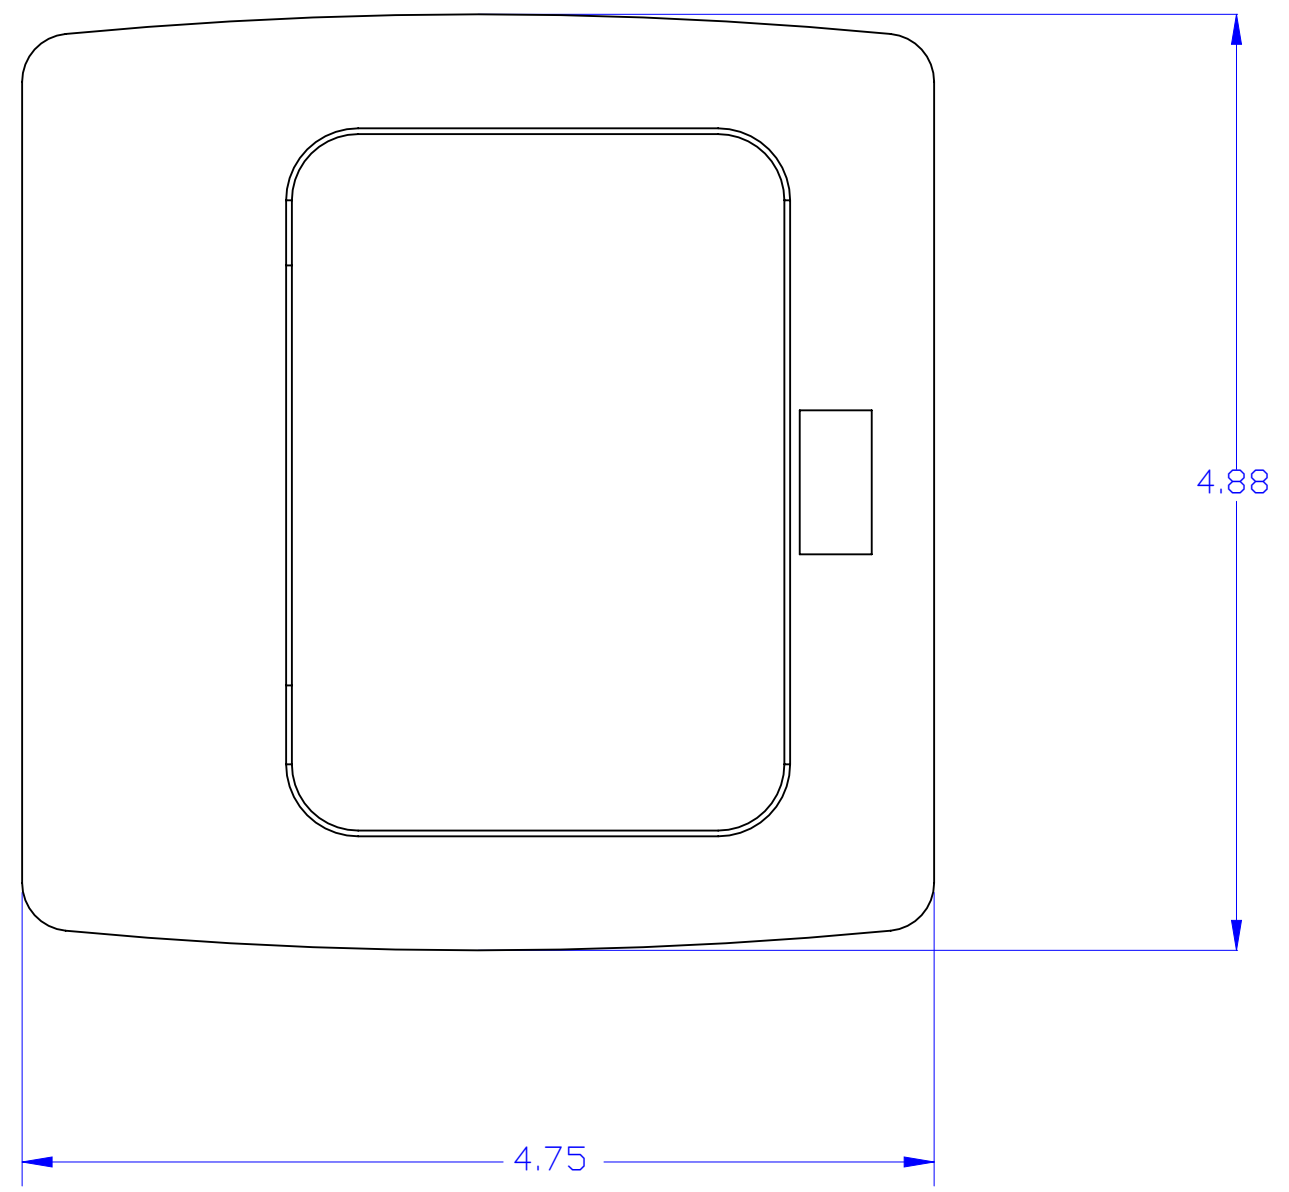

DESCRIPTION:
Stainless Steel Finish Pop Up Counter Top
Plate with PUFFP-WB (wood floor box)

TOP VIEW

1/2" KNOCK-OUT TYP. (OPPOSITE SIDE)

3/4" KNOCK-OUT TYP. (OPPOSITE SIDE)

1/2" KNOCK-OUT TYP. (OPPOSITE SIDE)

FRONT VIEW

LEW ELECTRIC
FITTINGS COMPANY
SERVING THE ELECTRICAL INDUSTRY SINCE 1901
1801 W. St. Charles Rd. Maywood, IL 60153
PHONE: 708-345-2075

UNLESS OTHERWISE SPECIFIED:		NAME	DATE	TITLE: PUFP-CT-SS
DIMENSIONS ARE IN INCHES		DRAWN	P.J.G.	
TOLERANCES:		COMMENTS:		
FRACTIONAL ±				
ANGULAR: MACH ± BEND ±				
TWO PLACE DECIMAL ±				
THREE PLACE DECIMAL ±		SIZE DWG. NO. REV		
INTERPRET GEOMETRIC TOLERANCING PER:		C 200183 A		
MATERIAL		WEIGHT: SHEET 1 OF 2		
FINISH		DO NOT SCALE DRAWING		