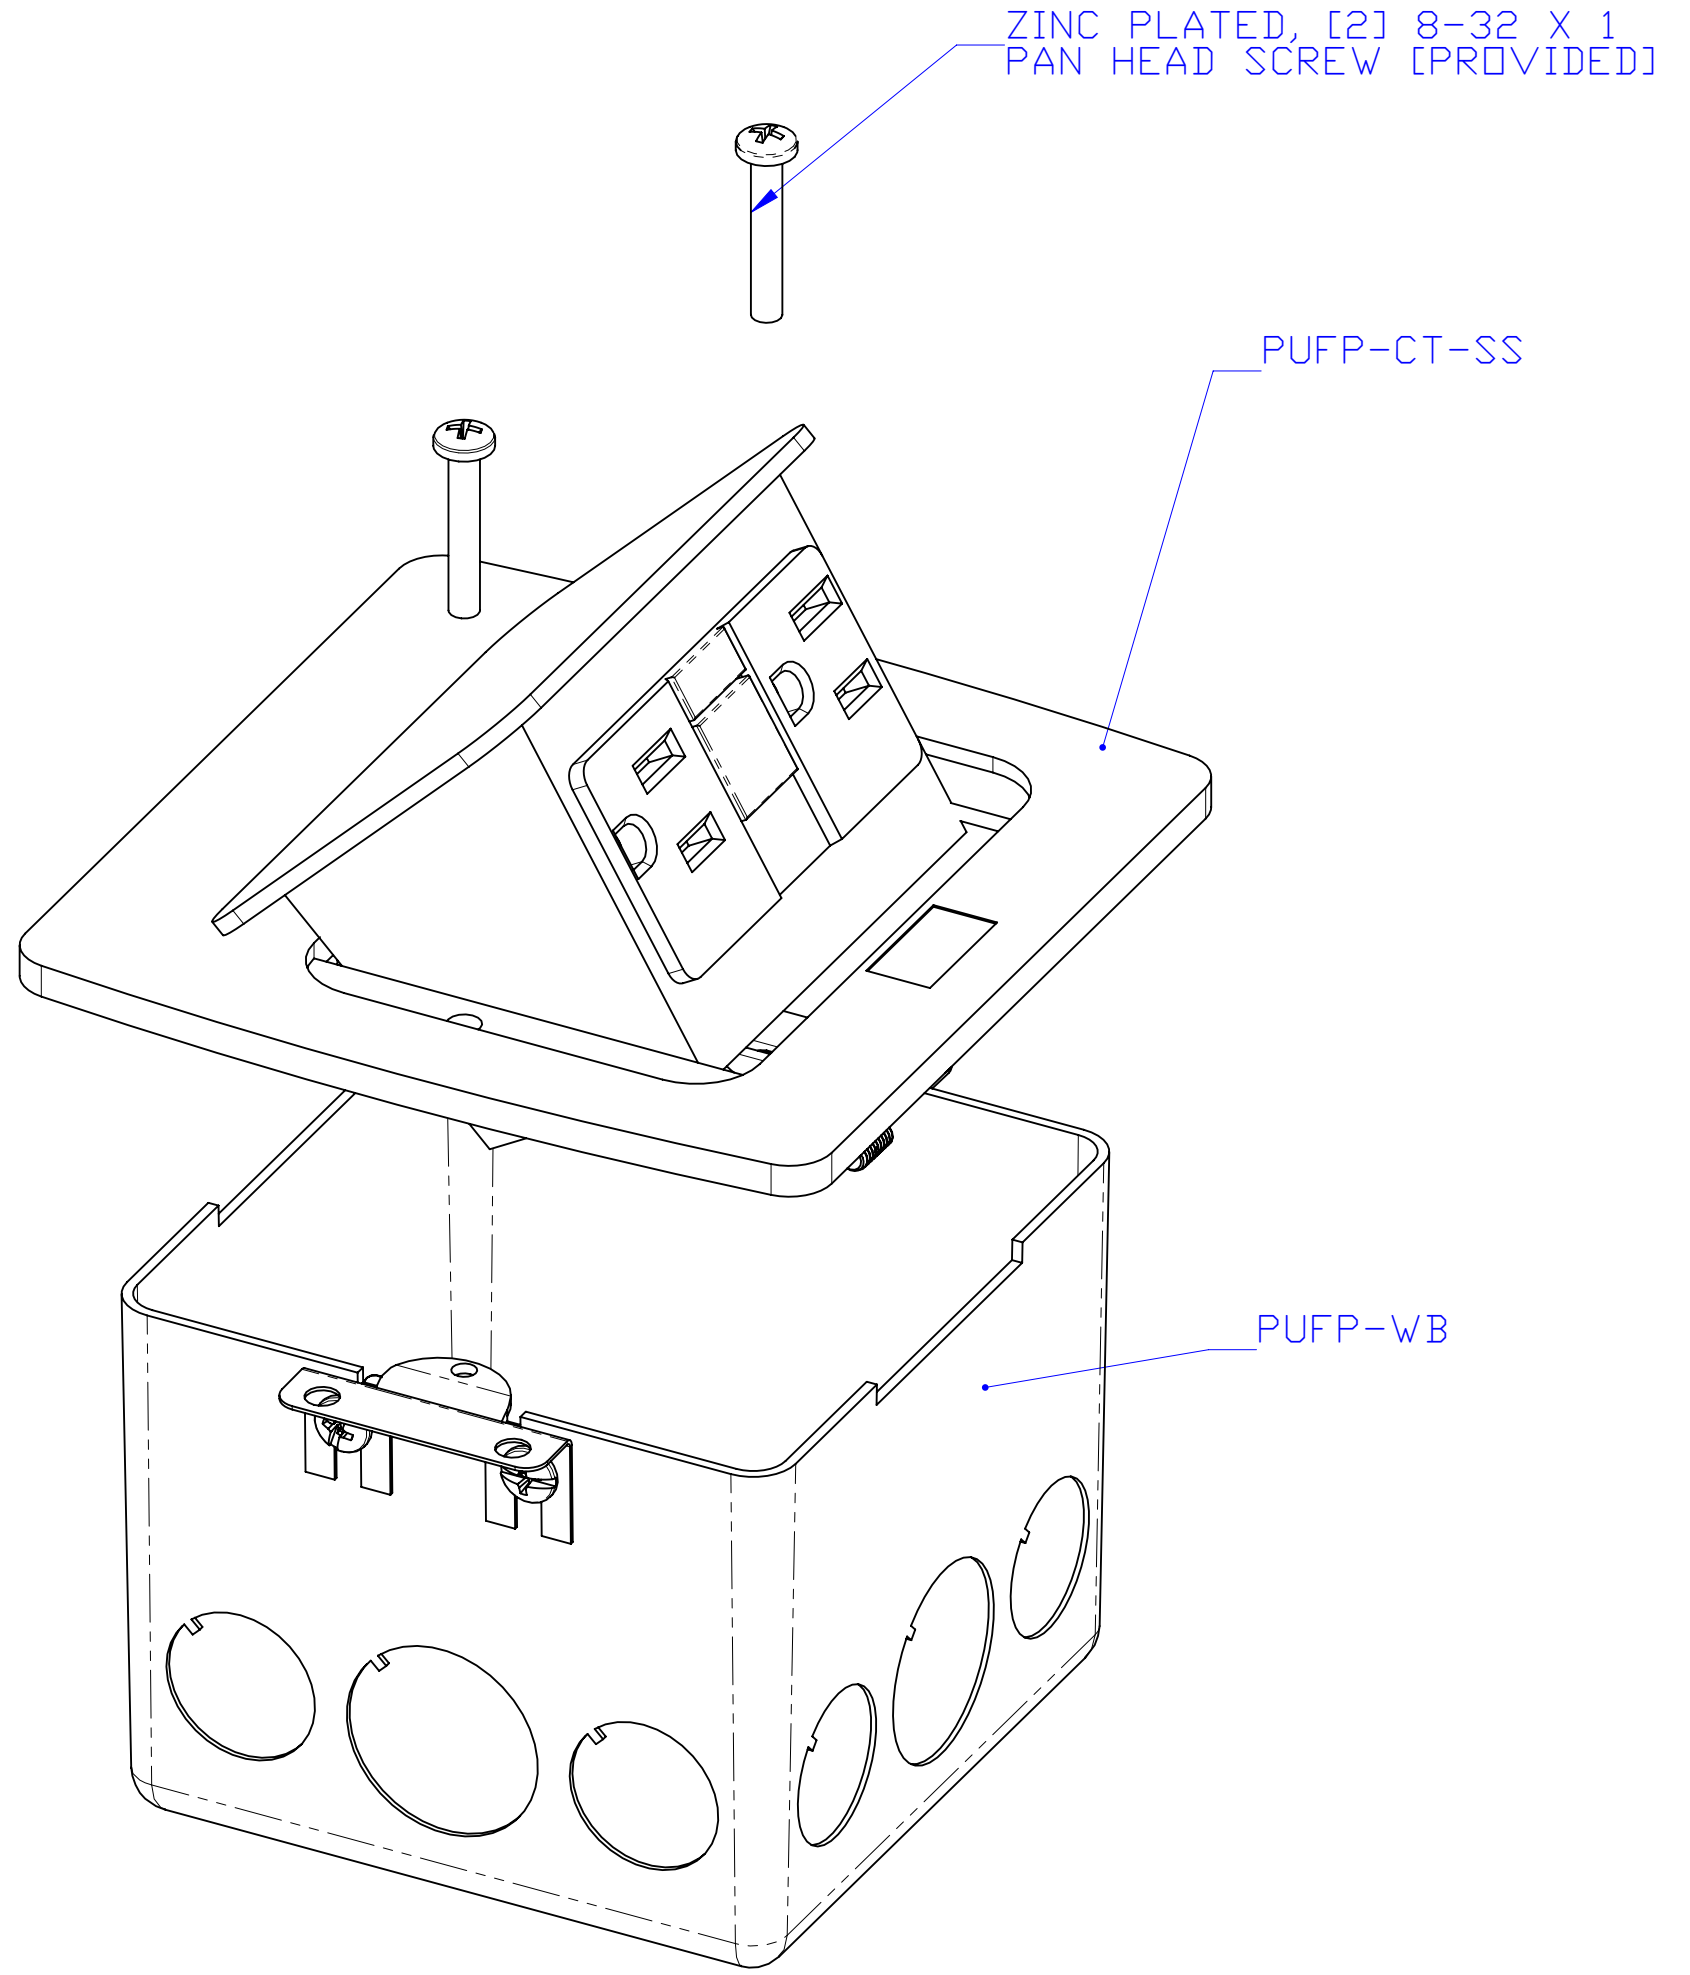

DESCRIPTION:
Stainless Steel Finish Pop Up Counter Top
Plate with PUFFP-WB (wood floor box)

TOP VIEW

1/2" KNOCK-OUT TYP. (OPPOSITE SIDE)

3/4" KNOCK-OUT TYP. (OPPOSITE SIDE)

1/2" KNOCK-OUT TYP. (OPPOSITE SIDE)

FRONT VIEW

LEW ELECTRIC
FITTINGS COMPANY
SERVING THE ELECTRICAL INDUSTRY SINCE 1901
1801 W. St. Charles Rd. Maywood, IL 60153
PHONE: 708-345-2075

UNLESS OTHERWISE SPECIFIED:		NAME	DATE	TITLE: PUFP-CT-SS
DIMENSIONS ARE IN INCHES		DRAWN	P.J.G.	
TOLERANCES:		COMMENTS:		
FRACTIONAL ±				
ANGULAR: MACH ± BEND ±				
TWO PLACE DECIMAL ±				
THREE PLACE DECIMAL ±		SIZE DWG. NO. REV		
INTERPRET GEOMETRIC TOLERANCING PER:		C 200183 A		
MATERIAL		WEIGHT: SHEET 1 OF 2		
FINISH		DO NOT SCALE DRAWING		