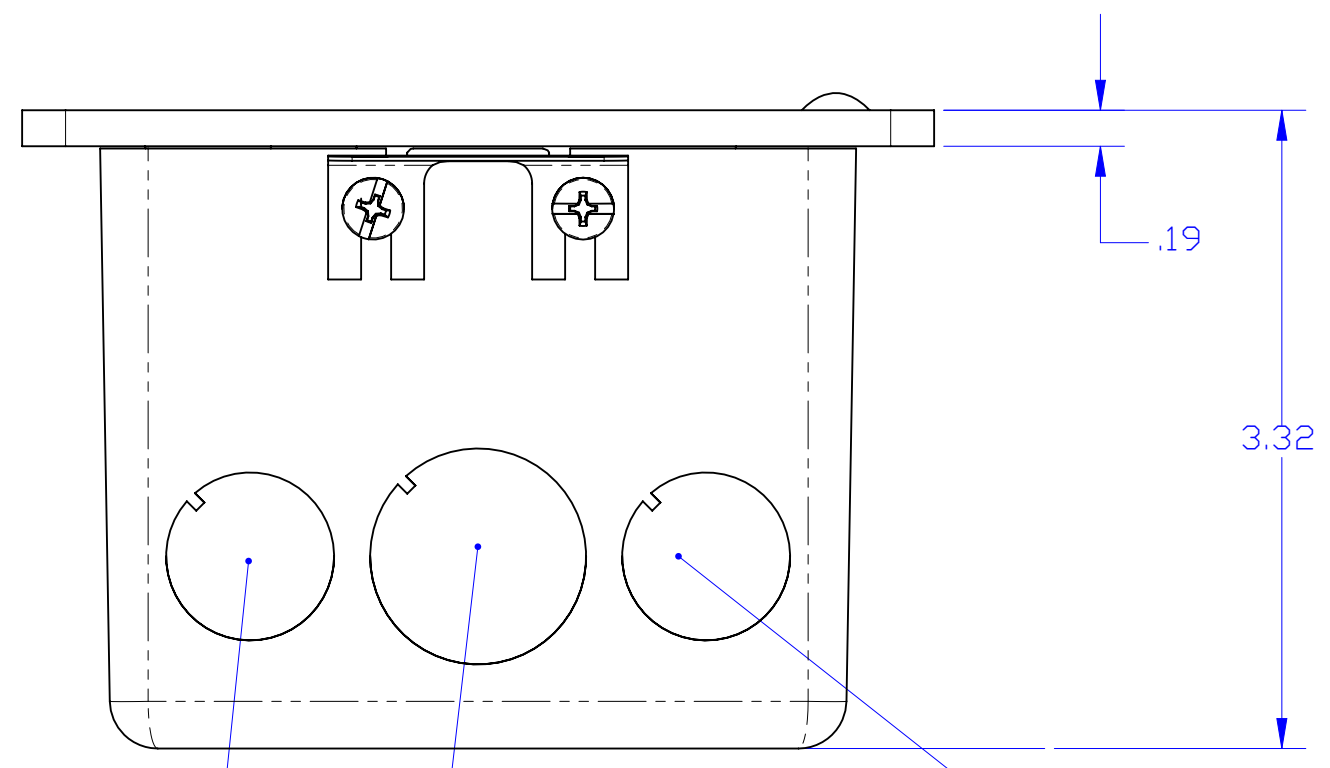

DESCRIPTION:
Stainless Steel Finish Pop Up Counter Top
Plate with PUFFP-WB (wood floor box)

TOP VIEW

1/2" KNOCK-OUT TYP. (OPPOSITE SIDE)

3/4" KNOCK-OUT TYP. (OPPOSITE SIDE)

1/2" KNOCK-OUT TYP. (OPPOSITE SIDE)

FRONT VIEW

LEW ELECTRIC
FITTINGS COMPANY
SERVING THE ELECTRICAL INDUSTRY SINCE 1901
1801 W. St. Charles Rd. Maywood, IL 60153
PHONE: 708-345-2075

UNLESS OTHERWISE SPECIFIED:		NAME	DATE	TITLE: PUFP-CT-SS
DIMENSIONS ARE IN INCHES		DRAWN	P.J.G.	
TOLERANCES:		COMMENTS:		
FRACTIONAL ±				
ANGULAR: MACH ± BEND ±				
TWO PLACE DECIMAL ±				
THREE PLACE DECIMAL ±		SIZE DWG. NO. REV		
INTERPRET GEOMETRIC TOLERANCING PER:		C 200183 A		
MATERIAL		WEIGHT: SHEET 1 OF 2		
FINISH		DO NOT SCALE DRAWING		