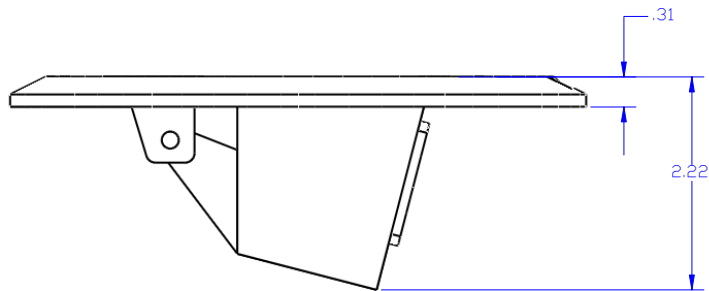

TOP VIEW

FRONT VIEW

DESCRIPTION:
6" STAINLESS STEEL POP UP FLOOR PLATE
WITH GFI

OUTLET CLOSED

OUTLET OPEN

LEW ELECTRIC
FITTINGS COMPANY
SERVING THE ELECTRICAL INDUSTRY SINCE 1901

1801 W. St. Charles Rd. Maywood, IL 60153
PHONE: 708-345-2075

UNLESS OTHERWISE SPECIFIED:		NAME	DATE								
DIMENSIONS ARE IN INCHES	DRAWN	PAJ	12/29/2007								
FRACTIONS TO 16ths	<table border="1"> <tr> <td>TITLE</td> <td rowspan="4"> PUPF-S </td> </tr> <tr> <td>SIZE</td> <td>DWG. NO.</td> </tr> <tr> <td>C</td> <td>100198</td> </tr> <tr> <td>WEIGHT</td> <td>SHEET 3 OF 6</td> </tr> </table>			TITLE	PUPF-S	SIZE	DWG. NO.	C	100198	WEIGHT	SHEET 3 OF 6
TITLE				PUPF-S							
SIZE						DWG. NO.					
C						100198					
WEIGHT	SHEET 3 OF 6										
ANGULAR MATCHES BEND											
TWO PLACE DECIMALS											
WELD SYMBOLS TO MATCH	COMMENTS										
TO LEG AND NG PER	<table border="1"> <tr> <td>REV</td> <td>A</td> </tr> </table>			REV	A						
REV	A										
MATERIAL	DO NOT SCALE DRAWING										