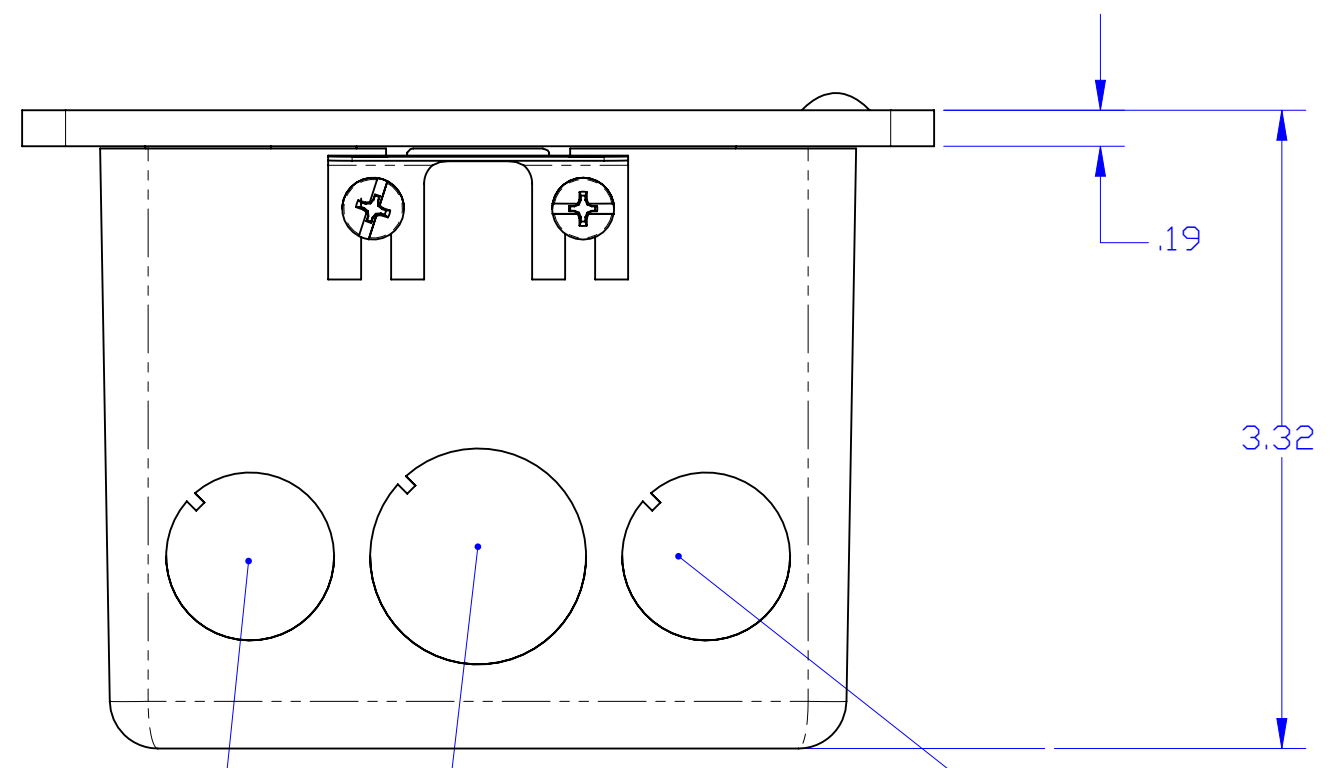

DESCRIPTION:  
Stainless Steel Finish Pop Up Counter Top  
Plate with PUFFP-WB (wood floor box)

TOP VIEW

1/2" KNOCK-OUT TYP. (OPPOSITE SIDE)

3/4" KNOCK-OUT TYP. (OPPOSITE SIDE)

1/2" KNOCK-OUT TYP. (OPPOSITE SIDE)

FRONT VIEW

**LEW ELECTRIC**  
**FITTINGS COMPANY**  
SERVING THE ELCTRICAL INDUSTRY SINCE 1901  
1801 W. St. Charles Rd. Maywood, IL 60153  
PHONE: 708-345-2075

UNLESS OTHERWISE SPECIFIED:	NAME	DATE	TITLE: <b>PUFP-CT-SS</b>
DIMENSIONS ARE IN INCHES	DRAWN	9/10/2008	
TOLERANCES:			SIZE DWG. NO. REV <b>C</b> 200183 <b>A</b>
FRACTIONAL ±			
ANGULAR: MACH ± BEND ± TWO PLACE DECIMAL ± THREE PLACE DECIMAL ±			
INTERPRET GEOMETRIC TOLERANCING PER:	COMMENTS:		WEIGHT: SHEET 1 OF 2
MATERIAL			
FINISH			
DO NOT SCALE DRAWING			