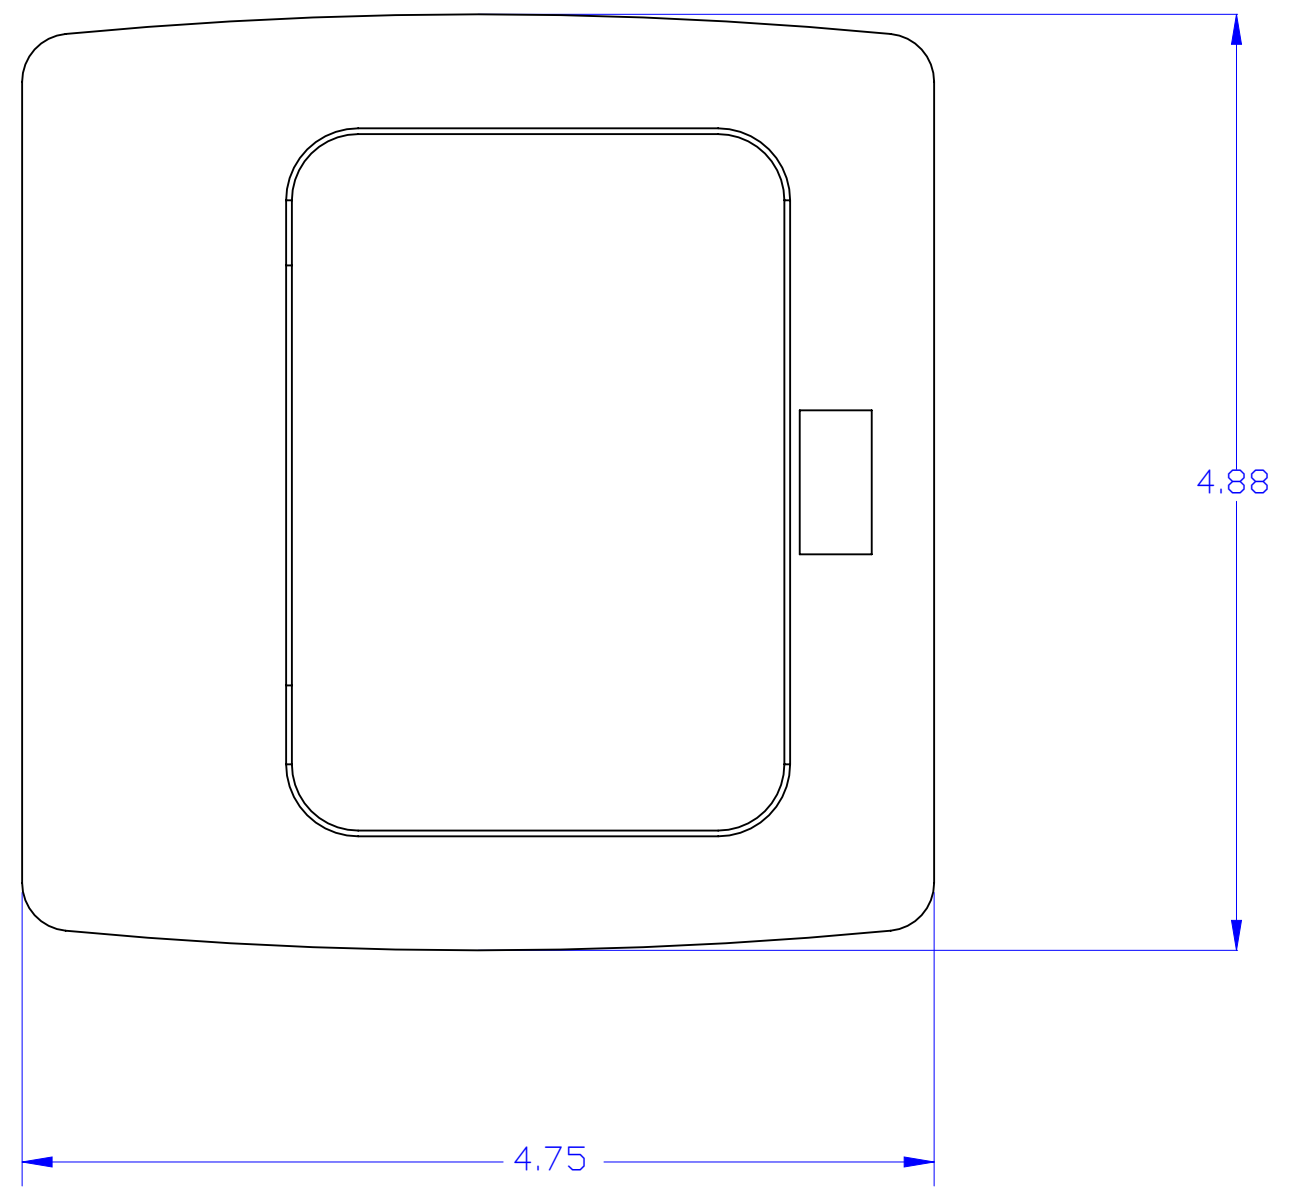

DESCRIPTION:  
Stainless Steel Finish Pop Up Counter Top  
Plate with PUFFP-WB (wood floor box)

TOP VIEW

1/2" KNOCK-OUT TYP. (OPPOSITE SIDE)

3/4" KNOCK-OUT TYP. (OPPOSITE SIDE)

1/2" KNOCK-OUT TYP. (OPPOSITE SIDE)

FRONT VIEW

**LEW ELECTRIC**  
**FITTINGS COMPANY**  
SERVING THE ELCTRICAL INDUSTRY SINCE 1901  
1801 W. St. Charles Rd. Maywood, IL 60153  
PHONE: 708-345-2075

UNLESS OTHERWISE SPECIFIED:	NAME	DATE	TITLE: <b>PUFP-CT-SS</b>
DIMENSIONS ARE IN INCHES	DRAWN	9/10/2008	
TOLERANCES:			SIZE DWG. NO. REV <b>C</b> 200183 <b>A</b>
FRACTIONAL ±			
ANGULAR: MACH ± BEND ± TWO PLACE DECIMAL ± THREE PLACE DECIMAL ±			
INTERPRET GEOMETRIC TOLERANCING PER:	COMMENTS:		WEIGHT: SHEET 1 OF 2
MATERIAL			
FINISH			
DO NOT SCALE DRAWING			