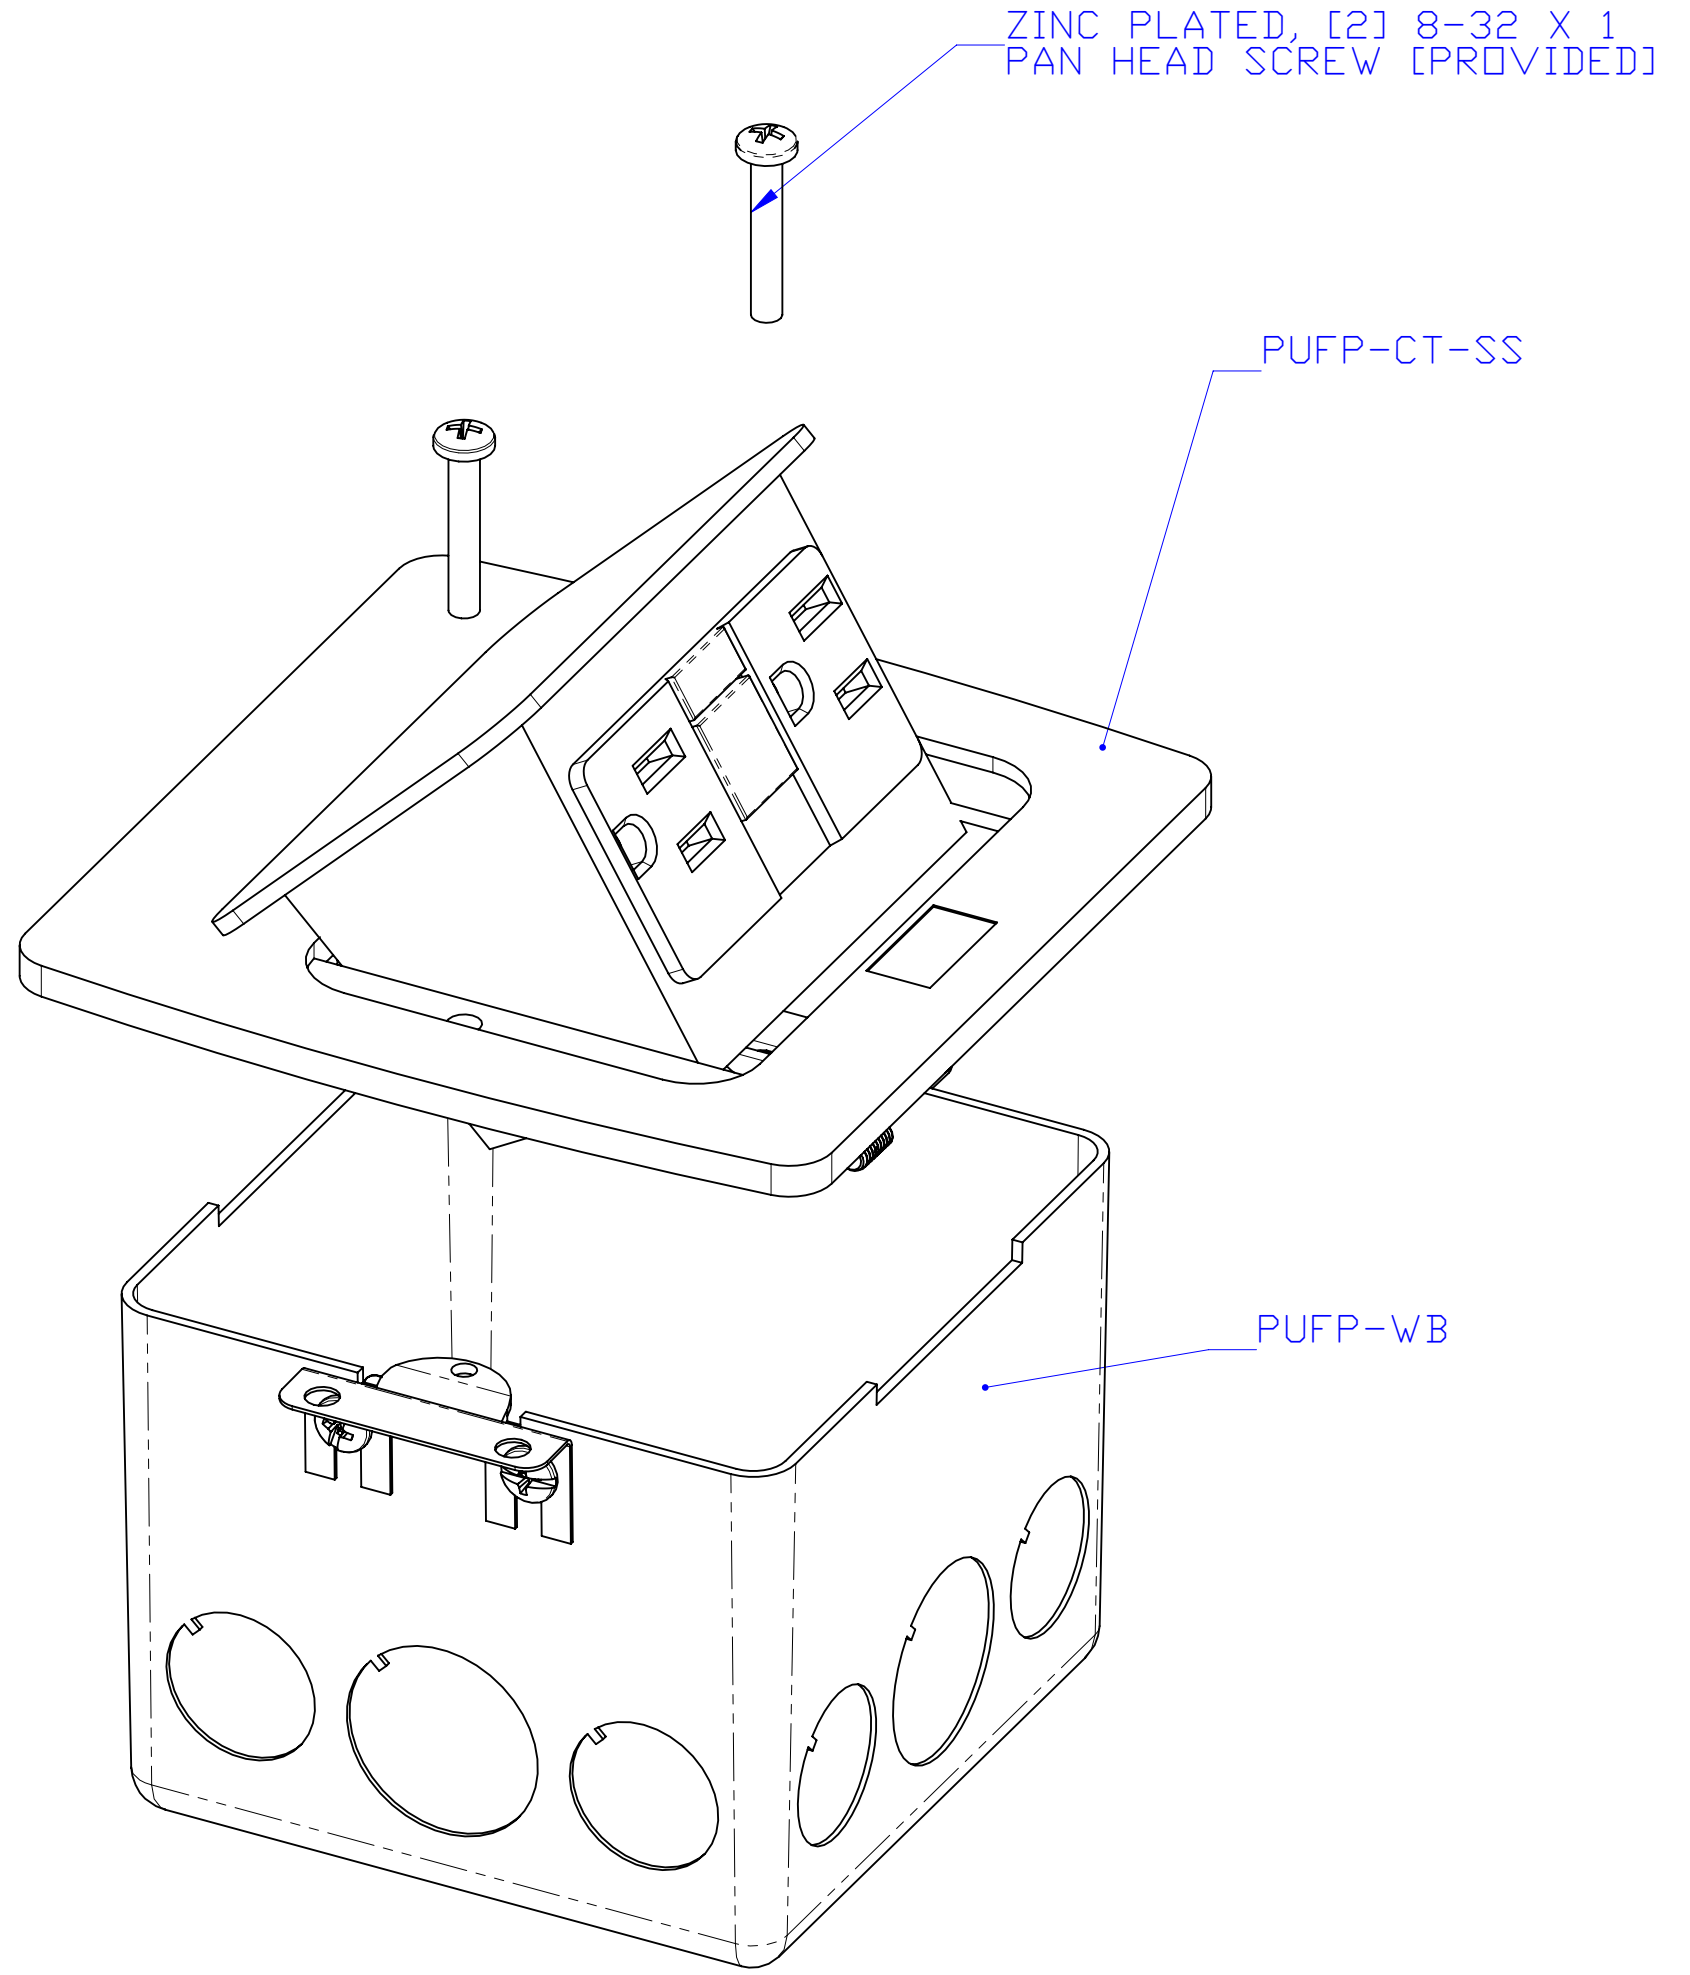

DESCRIPTION:  
Stainless Steel Finish Pop Up Counter Top  
Plate with PUFFP-WB (wood floor box)

TOP VIEW

1/2" KNOCK-OUT TYP. (OPPOSITE SIDE)

3/4" KNOCK-OUT TYP. (OPPOSITE SIDE)

1/2" KNOCK-OUT TYP. (OPPOSITE SIDE)

FRONT VIEW

**LEW ELECTRIC**  
**FITTINGS COMPANY**  
SERVING THE ELCTRICAL INDUSTRY SINCE 1901  
1801 W. St. Charles Rd. Maywood, IL 60153  
PHONE: 708-345-2075

UNLESS OTHERWISE SPECIFIED:	NAME	DATE	TITLE: <b>PUFP-CT-SS</b>
DIMENSIONS ARE IN INCHES	DRAWN	9/10/2008	
TOLERANCES:			SIZE DWG. NO. REV <b>C</b> 200183 <b>A</b>
FRACTIONAL ±			
ANGULAR: MACH ± BEND ± TWO PLACE DECIMAL ± THREE PLACE DECIMAL ±			
INTERPRET GEOMETRIC TOLERANCING PER:	COMMENTS:		WEIGHT: SHEET 1 OF 2
MATERIAL			
FINISH			
DO NOT SCALE DRAWING			