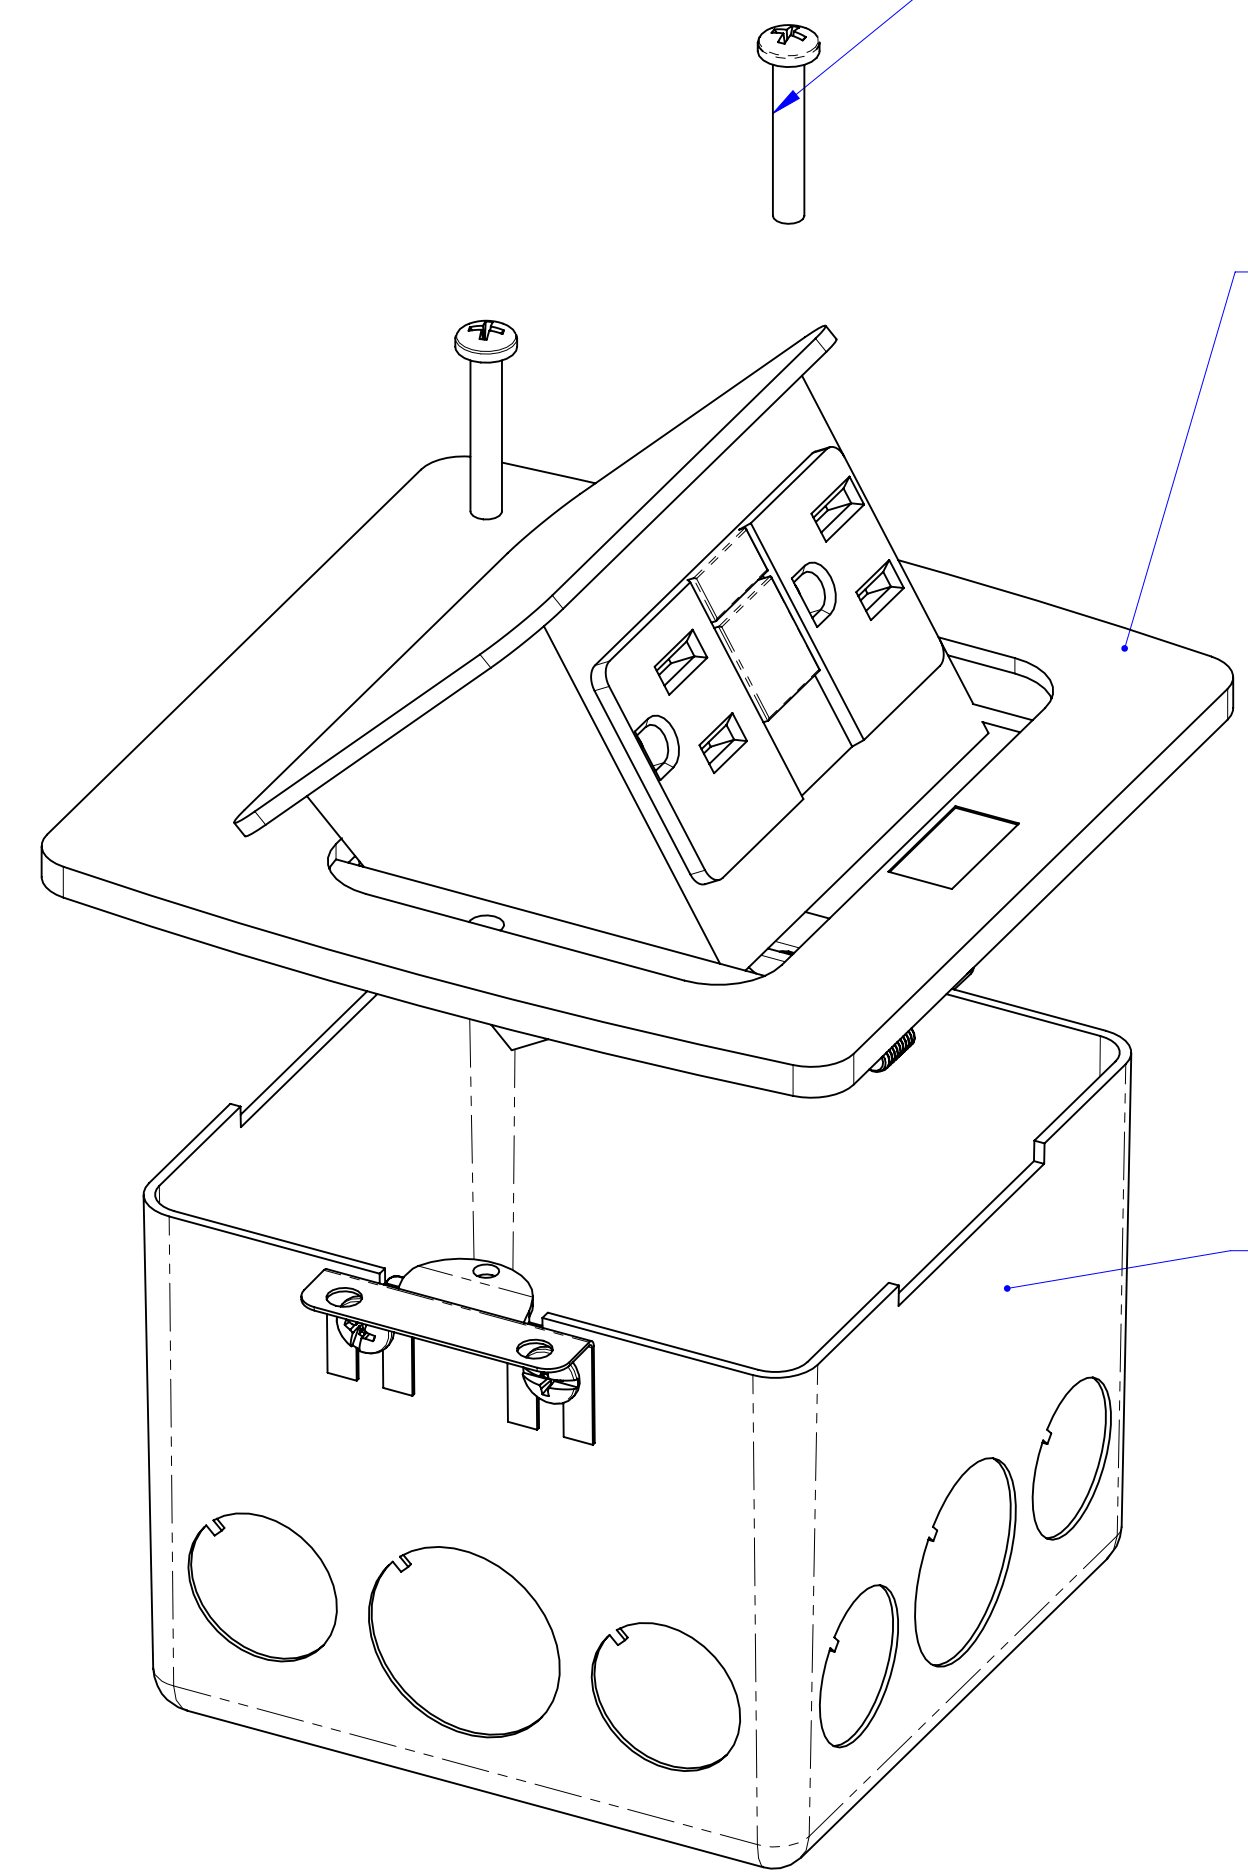

DESCRIPTION:  
 Black Painted Pop Up Counter Top Plate  
 with PUFF-WB (wood floor box)

ZINC PLATED, [2] 8-32 X 1  
 PAN HEAD SCREW [PROVIDED]

PUFP-CT-BK

PUFP-WB

TOP VIEW

FRONT VIEW

1/2" KNOCK-OUT TYP.  
 (OPPOSITE SIDE)

3/4" KNOCK-OUT TYP.  
 (OPPOSITE SIDE)

1/2" KNOCK-OUT TYP.  
 (OPPOSITE SIDE)

**LEW ELECTRIC**  
**FITTINGS COMPANY**  
 SERVING THE ELCTRICAL INDUSTRY SINCE 1901  
 1801 W. St. Charles Rd. Maywood, IL 60153  
 PHONE: 708-345-2075

UNLESS OTHERWISE SPECIFIED:		NAME	DATE	TITLE: <b>PUFP-CT-BK</b>
DIMENSIONS ARE IN INCHES		DRAWN	P.J.G.	
TOLERANCES:		COMMENTS:		
FRACTIONAL ±				
ANGULAR: MACH ± BEND ±				
TWO PLACE DECIMAL ±				
THREE PLACE DECIMAL ±		REV <b>A</b>		
INTERPRET GEOMETRIC TOLERANCING PER:		SIZE DWG. NO.		
MATERIAL		<b>C</b> 200184		
FINISH		WEIGHT:		
DO NOT SCALE DRAWING		SHEET 2 OF 2		