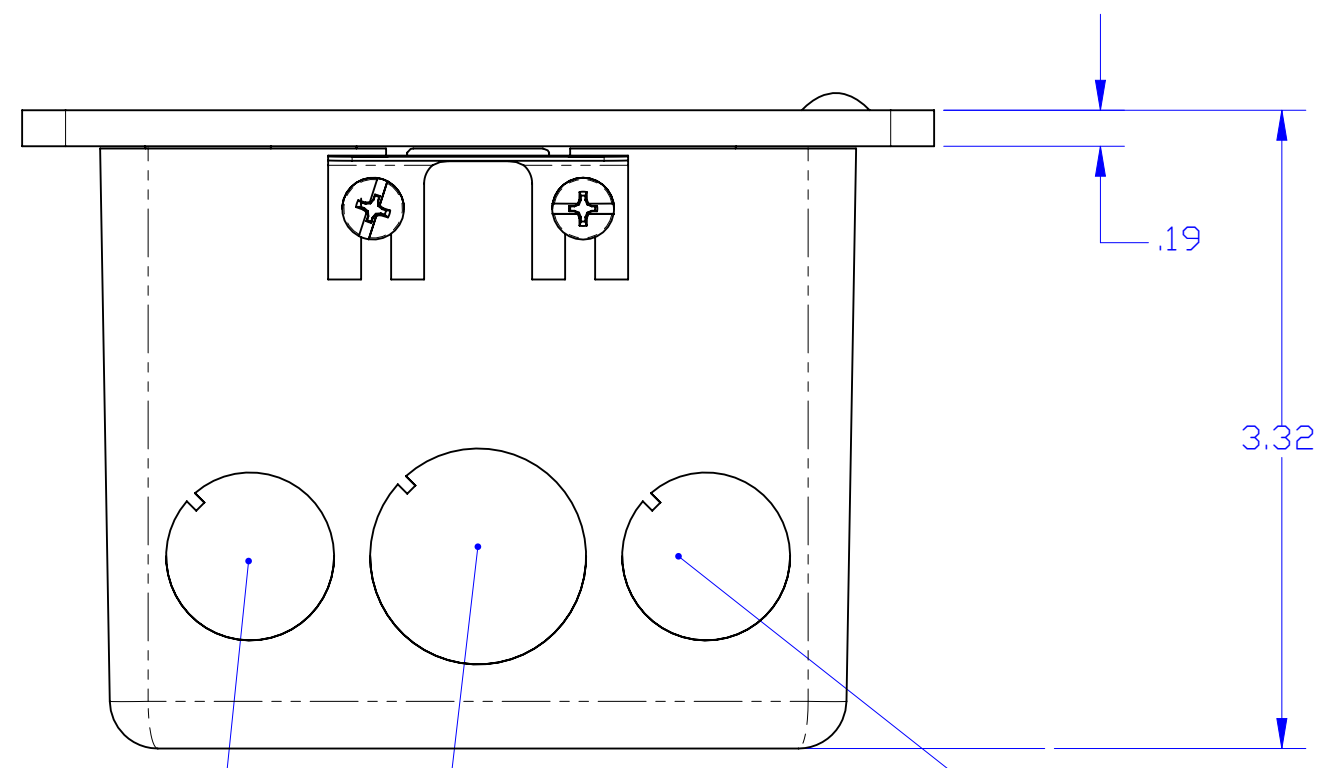

DESCRIPTION:  
 Black Painted Pop Up Counter Top Plate  
 with PUFF-WB (wood floor box)

ZINC PLATED, [2] 8-32 X 1  
 PAN HEAD SCREW [PROVIDED]

PUFP-CT-BK

PUFP-WB

TOP VIEW

FRONT VIEW

1/2" KNOCK-OUT TYP.  
 (OPPOSITE SIDE)

3/4" KNOCK-OUT TYP.  
 (OPPOSITE SIDE)

1/2" KNOCK-OUT TYP.  
 (OPPOSITE SIDE)

**LEW ELECTRIC**  
**FITTINGS COMPANY**  
 SERVING THE ELCTRICAL INDUSTRY SINCE 1901  
 1801 W. St. Charles Rd. Maywood, IL 60153  
 PHONE: 708-345-2075

UNLESS OTHERWISE SPECIFIED:		NAME	DATE	TITLE: <b>PUFP-CT-BK</b>
DIMENSIONS ARE IN INCHES		DRAWN	P.J.G.	
TOLERANCES:		COMMENTS:		
FRACTIONAL ±				
ANGULAR: MACH ± BEND ±				
TWO PLACE DECIMAL ±				
THREE PLACE DECIMAL ±		REV <b>A</b>		
INTERPRET GEOMETRIC TOLERANCING PER:		SIZE DWG. NO.		
MATERIAL		<b>C</b> 200184		
FINISH		WEIGHT:		
DO NOT SCALE DRAWING		SHEET 2 OF 2		