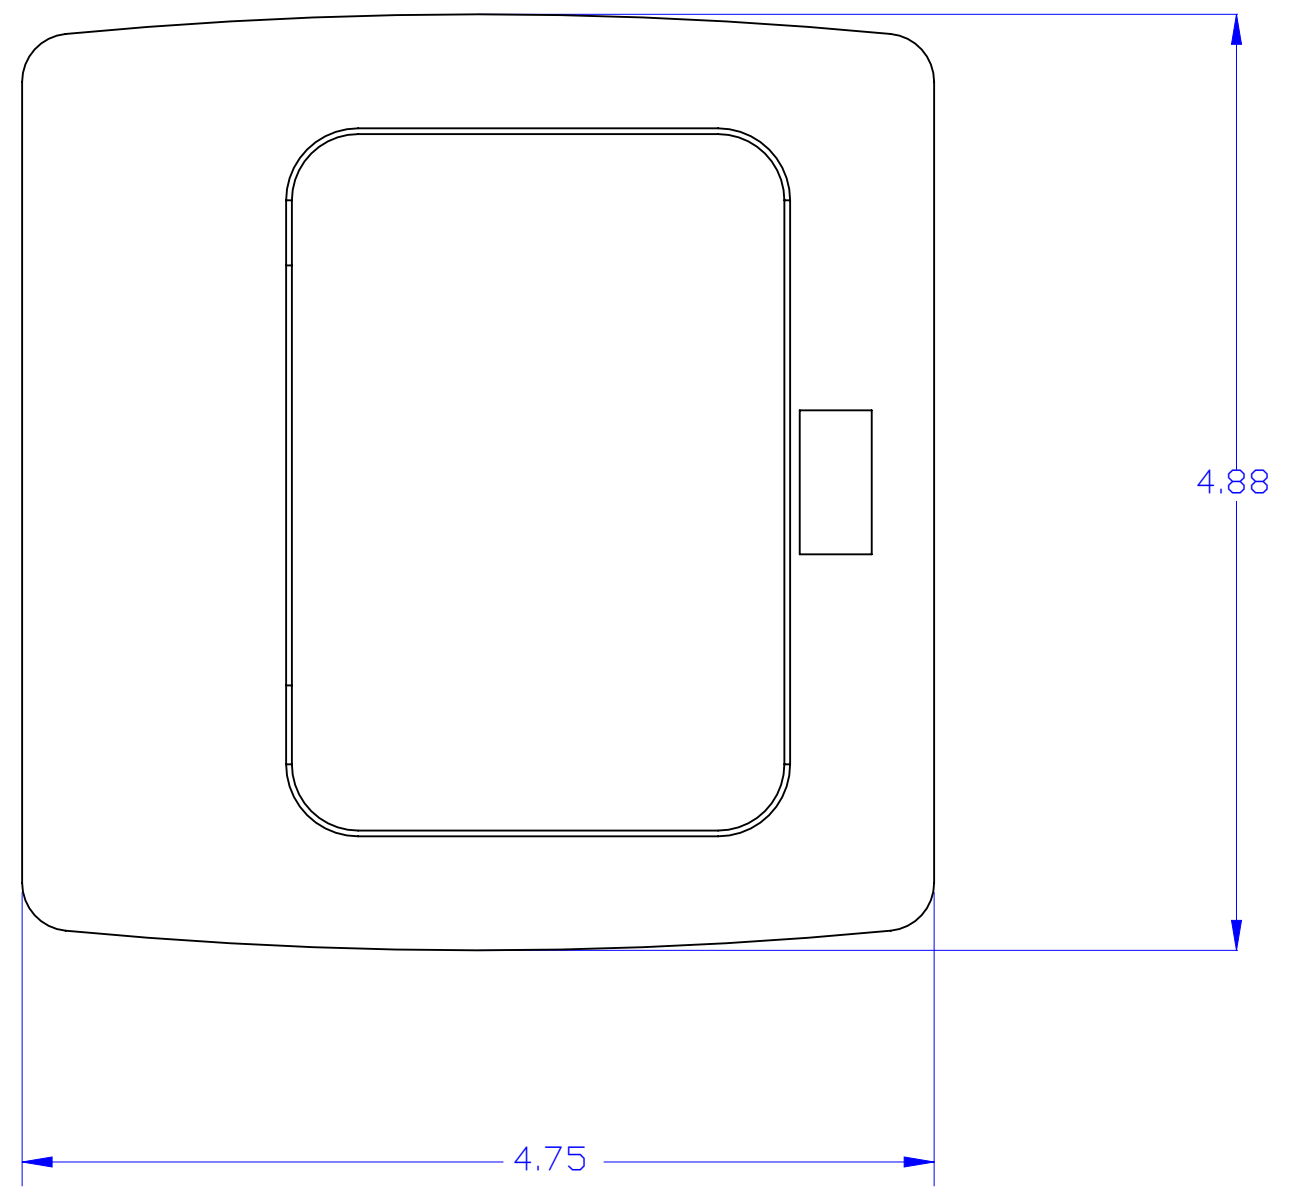

DESCRIPTION:  
 Black Painted Pop Up Counter Top Plate  
 with PUFF-WB (wood floor box)

ZINC PLATED, [2] 8-32 X 1  
 PAN HEAD SCREW [PROVIDED]

PUFP-CT-BK

PUFP-WB

TOP VIEW

FRONT VIEW

1/2" KNOCK-OUT TYP.  
 (OPPOSITE SIDE)

3/4" KNOCK-OUT TYP.  
 (OPPOSITE SIDE)

1/2" KNOCK-OUT TYP.  
 (OPPOSITE SIDE)

**LEW ELECTRIC**  
**FITTINGS COMPANY**  
 SERVING THE ELCTRICAL INDUSTRY SINCE 1901  
 1801 W. St. Charles Rd. Maywood, IL 60153  
 PHONE: 708-345-2075

UNLESS OTHERWISE SPECIFIED:		NAME	DATE	TITLE: <b>PUFP-CT-BK</b>
DIMENSIONS ARE IN INCHES		DRAWN	P.J.G.	
TOLERANCES:		COMMENTS:		
FRACTIONAL ±				
ANGULAR: MACH ± BEND ±				
TWO PLACE DECIMAL ±				
THREE PLACE DECIMAL ±		REV <b>A</b>		
INTERPRET GEOMETRIC TOLERANCING PER:		SIZE DWG. NO.		
MATERIAL		<b>C</b> 200184		
FINISH		WEIGHT:		
DO NOT SCALE DRAWING		SHEET 2 OF 2		