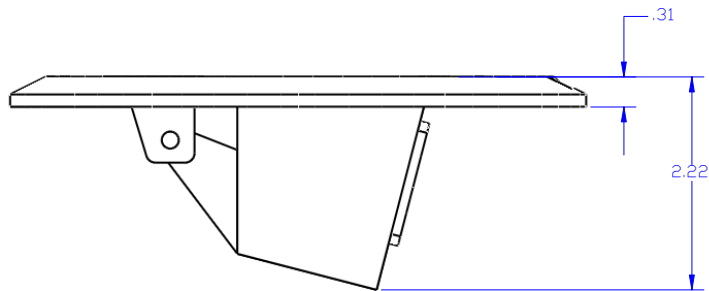

TOP VIEW

FRONT VIEW

DESCRIPTION:  
6" BRASS POP UP FLOOR PLATE WITH DECORA

OUTLET CLOSED

OUTLET OPEN

**LEW ELECTRIC**  
**FITTINGS COMPANY**  
 SERVING THE ELECTRICAL INDUSTRY SINCE 1901

1801 W. St. Charles Rd. Maywood, IL 60153  
 PHONE: 708-345-2075

UNLESS OTHERWISE SPECIFIED:		NAME	DATE
DIMENSIONS ARE IN INCHES	DRAWN	PAJ	12/29/2007
FRACTIONAL			
ANGULAR MATCH			
TWO PLACE DECIMAL			
WELD TYPICAL			
ATTENTION TO MATING	COMMENTS		
TO LEG AND NG PER			
MATERIAL			
FINISH			
DO NOT SCALE DRAWING			
TITLE		SIZE	DWG. NO.
<b>PUPF-BD</b>		<b>C</b>	100197
		REV	<b>A</b>
		WEIGHT	SHEET 2 OF 6