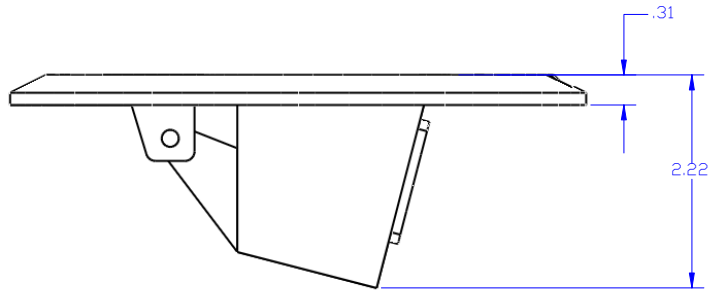

TOP VIEW

FRONT VIEW

DESCRIPTION:
6" BRASS POP UP FLOOR PLATE WITH GFI

OUTLET CLOSED

OUTLET OPEN

LEW ELECTRIC
FITTINGS COMPANY
SERVING THE ELECTRICAL INDUSTRY SINCE 1901

371 Randy Road, Carol Stream IL 60188
PHONE: 630-665-2075

UNLESS OTHERWISE SPECIFIED:	DRAWN	NAME	DATE	TITLE: PUPF-B
DIMENSIONS ARE IN INCHES	P.J.G.		12/29/2007	
FRACTIONAL: ±				
ANGULAR: MATCH ± BEND ±				
TWO PLACE DECIMAL: ±				SIZE DWG. NO. REV C 100196 A
THREE PLACE DECIMAL: ±				
INTERPRET GEOMETRIC TOLERANCING PER:	COMMENTS:			WEIGHT: SHEET 1 OF 6
MATERIAL:				
FINISH:				
DO NOT SCALE DRAWING				