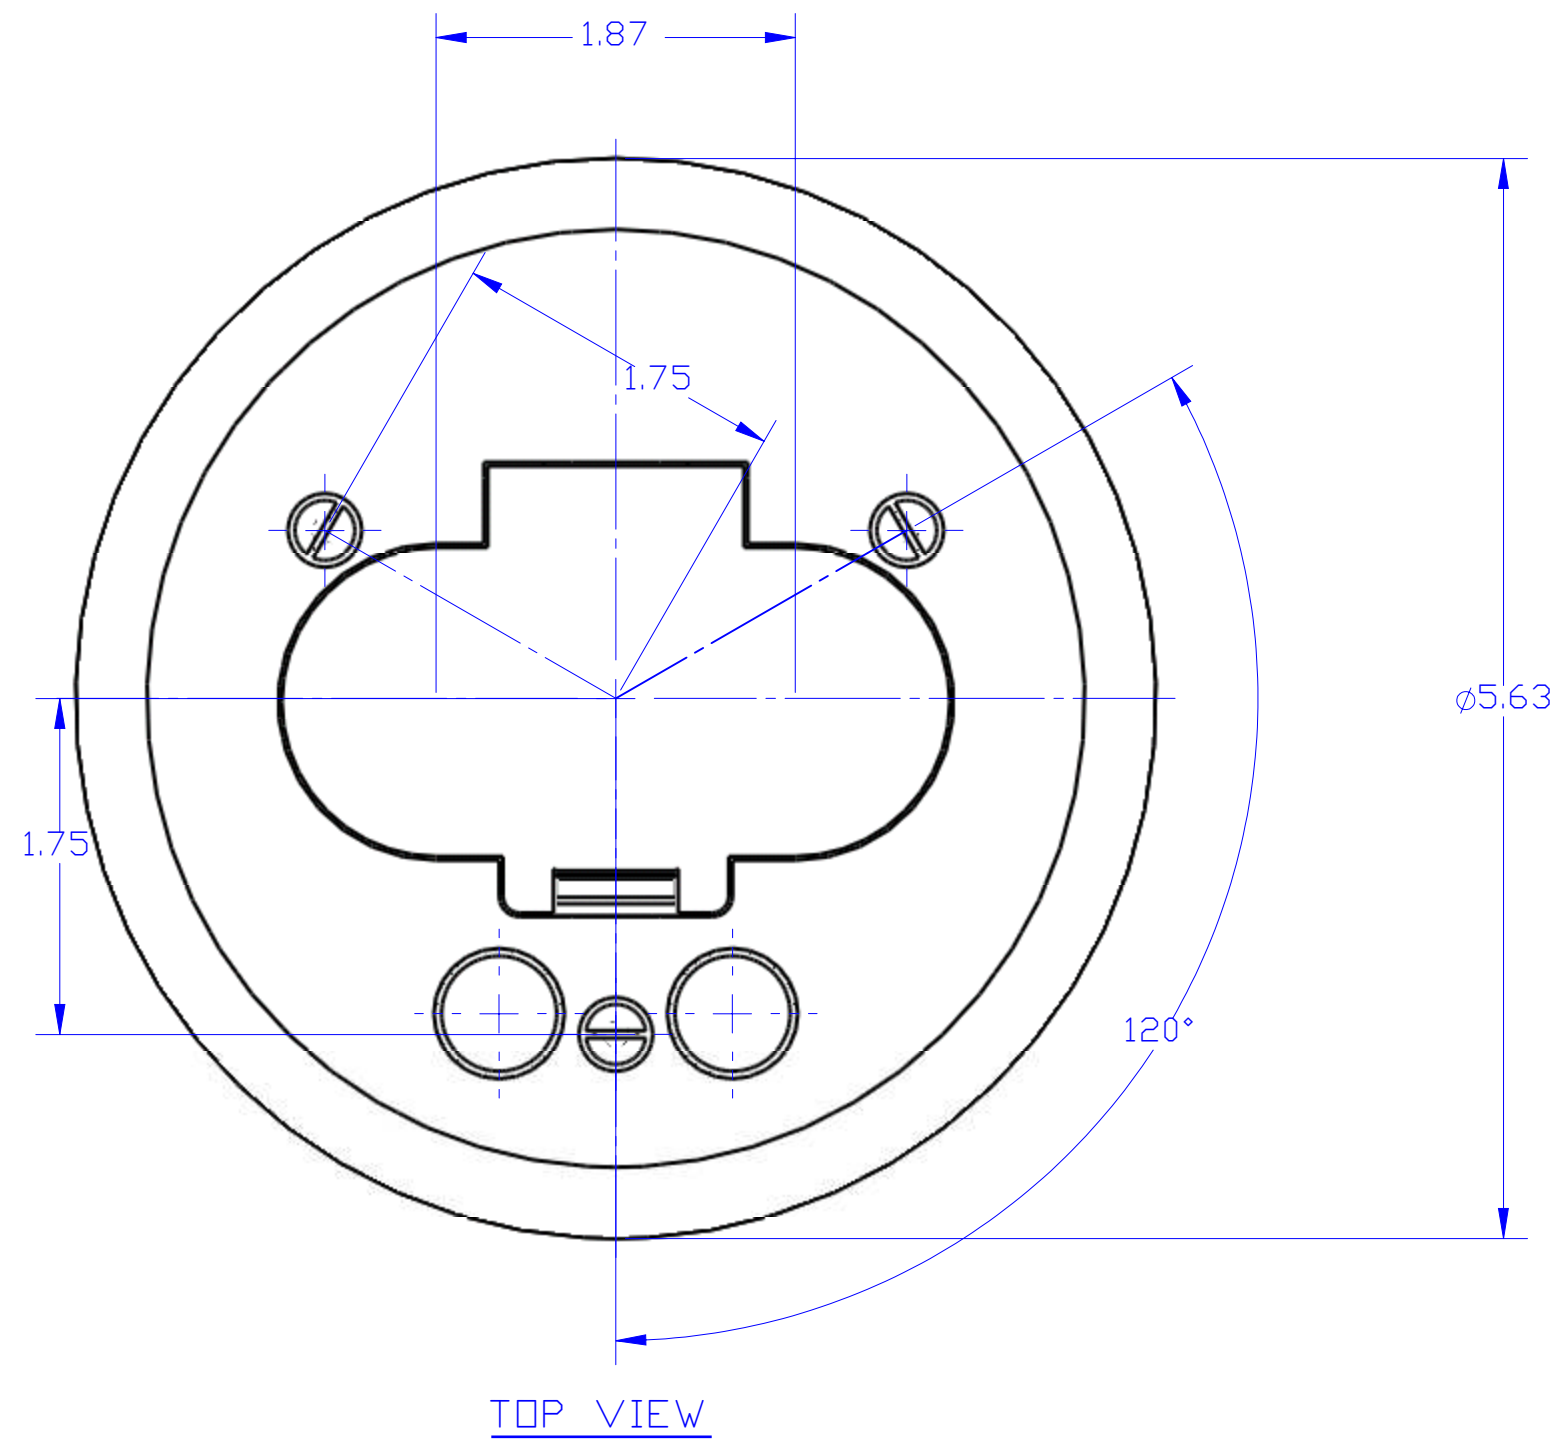

DESCRIPTION:
 EBONY PLASTIC FLANGED COVER, WITH SINGLE
 FLIP LID & GFI/DECDRA MOUNT. PLT.

[3] 8-32 X .75
 FLAT HEAD SCREW [PROVIDED]

PLASTIC FLIP COVER [ATTACHED]

REMOVABLE DATA/COM PLUG

1525-3P-GFI

LEW ELECTRIC
FITTINGS COMPANY
 SERVING THE ELCTRICAL INDUSTRY SINCE 1901

1801 W. St. Charles Rd. Maywood, IL 60153
 PHONE: 708-345-2075

UNLESS OTHERWISE SPECIFIED: DIMENSIONS ARE IN INCHES TOLERANCES: FRACTIONAL ± ANGULAR: MATCH ± BEND ± TWO PLACE DECIMAL ± THREE PLACE DECIMAL ± INTERPRET GEOMETRIC TOLERANCING PER: MATERIAL FINISH DO NOT SCALE DRAWING	NAME DRAWN P.J.G.	DATE 12/6/2007	TITLE: PFC-E-GFI
	COMMENTS:		SIZE DWG. NO. REV C 1001870 A
			WEIGHT: SHEET 5 OF 18