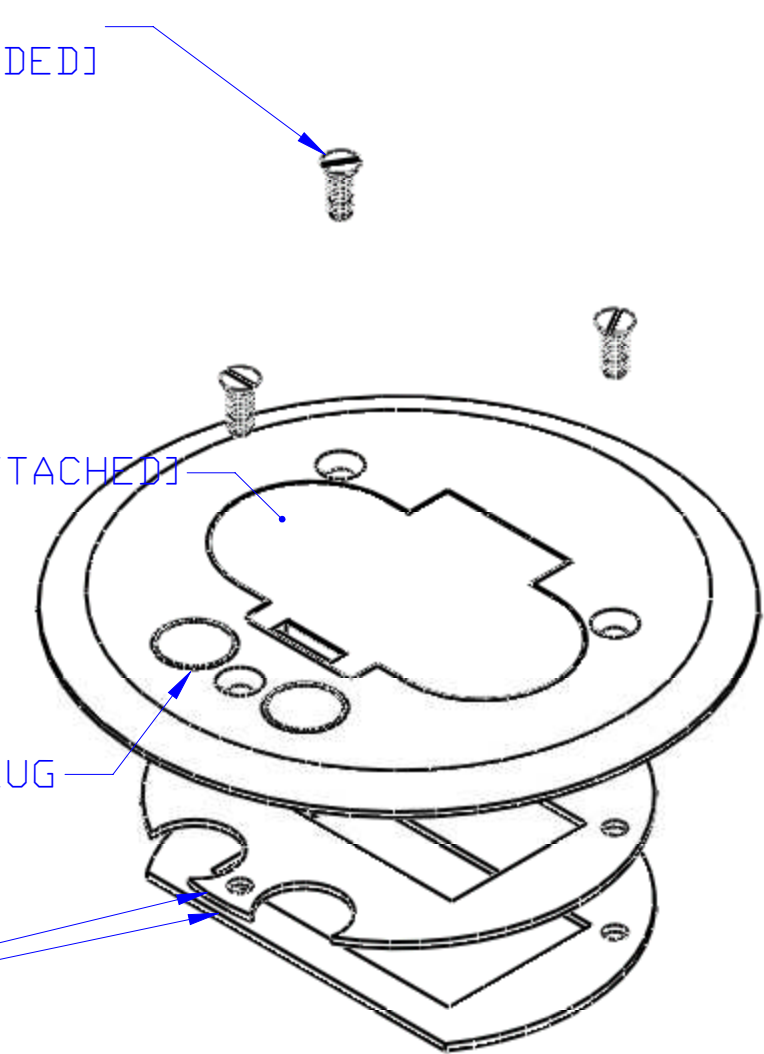

DESCRIPTION:
 EBONY PLASTIC FLANGED COVER, WITH SINGLE
 FLIP LID & GFI/DECDRA MOUNT. PLT.

[3] 8-32 X .75
 FLAT HEAD SCREW [PROVIDED]

PLASTIC FLIP COVER [ATTACHED]

REMOVABLE DATA/COM PLUG

1525-3P-GFI

LEW ELECTRIC
FITTINGS COMPANY
 SERVING THE ELCTRICAL INDUSTRY SINCE 1901

1801 W. St. Charles Rd. Maywood, IL 60153
 PHONE: 708-345-2075

UNLESS OTHERWISE SPECIFIED: DIMENSIONS ARE IN INCHES TOLERANCES: FRACTIONAL ± ANGULAR: MATCH ± BEND ± TWO PLACE DECIMAL ± THREE PLACE DECIMAL ± INTERPRET GEOMETRIC TOLERANCING PER: MATERIAL FINISH DO NOT SCALE DRAWING	NAME DRAWN P.J.G.	DATE 12/6/2007	TITLE: PFC-E-GFI
	COMMENTS:		SIZE DWG. NO. REV C 1001870 A
			WEIGHT: SHEET 5 OF 18