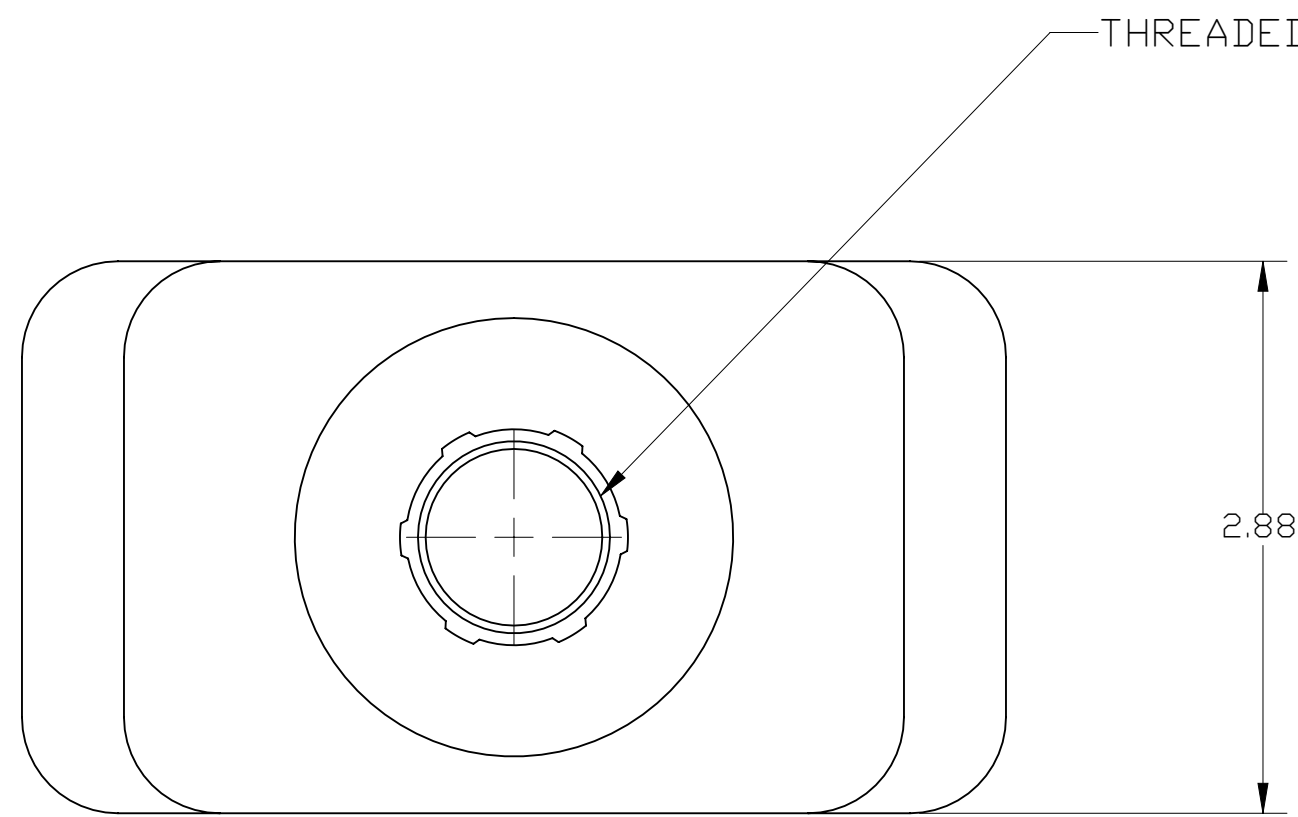

DESCRIPTION:
 Aluminum floor nozzle for up to (4)
 duplex receptacles (not included)

FRONT VIEW

RIGHT VIEW

ISOMETRIC EXPLODED VIEW

BOTTOM VIEW

**LEW ELECTRIC
 FITTINGS COMPANY**
 SERVING THE ELCTRICAL INDUSTRY SINCE 1901
 1801 W. St. Charles Rd. Maywood, IL 60153
 PHONE: 708-345-2075

UNLESS OTHERWISE SPECIFIED: DIMENSIONS ARE IN INCHES TOLERANCES: FRACTIONAL ± ANGULAR: MATCH ± BEND ± TWO PLACE DECIMAL ± THREE PLACE DECIMAL ± INTERPRET GEOMETRIC TOLERANCING PER: MATERIAL FINISH DO NOT SCALE DRAWING	DRAWN P.J.G.	NAME P.J.G.	DATE 12/5/2008		TITLE: FDN-709-A
					SIZE C
					DWG. NO. REV A
					WEIGHT: SHEET 13 OF 13