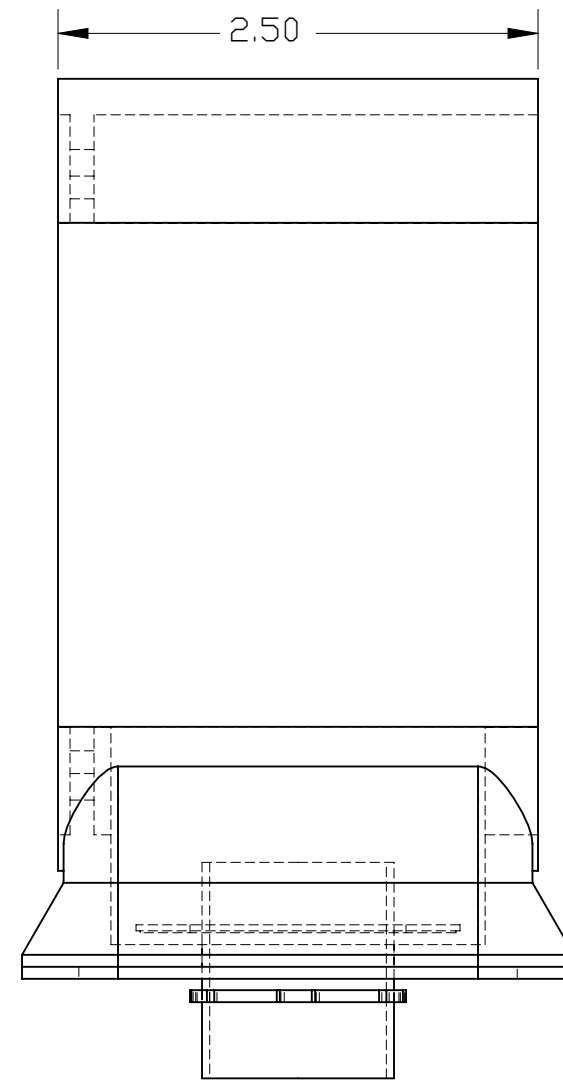

DESCRIPTION:
 Aluminum floor nozzle for up to (4)
 duplex receptacles (not included)

FRONT VIEW

RIGHT VIEW

ISOMETRIC EXPLODED VIEW

BOTTOM VIEW

**LEW ELECTRIC
 FITTINGS COMPANY**
 SERVING THE ELCTRICAL INDUSTRY SINCE 1901
 1801 W. St. Charles Rd. Maywood, IL 60153
 PHONE: 708-345-2075

UNLESS OTHERWISE SPECIFIED: DIMENSIONS ARE IN INCHES TOLERANCES: FRACTIONAL ± ANGULAR: MATCH ± BEND ± TWO PLACE DECIMAL ± THREE PLACE DECIMAL ± INTERPRET GEOMETRIC TOLERANCING PER: MATERIAL FINISH DO NOT SCALE DRAWING	DRAWN P.J.G.	NAME P.J.G.	DATE 12/5/2008		TITLE: FDN-709-A
					SIZE C
					DWG. NO. REV A
					WEIGHT: SHEET 13 OF 13