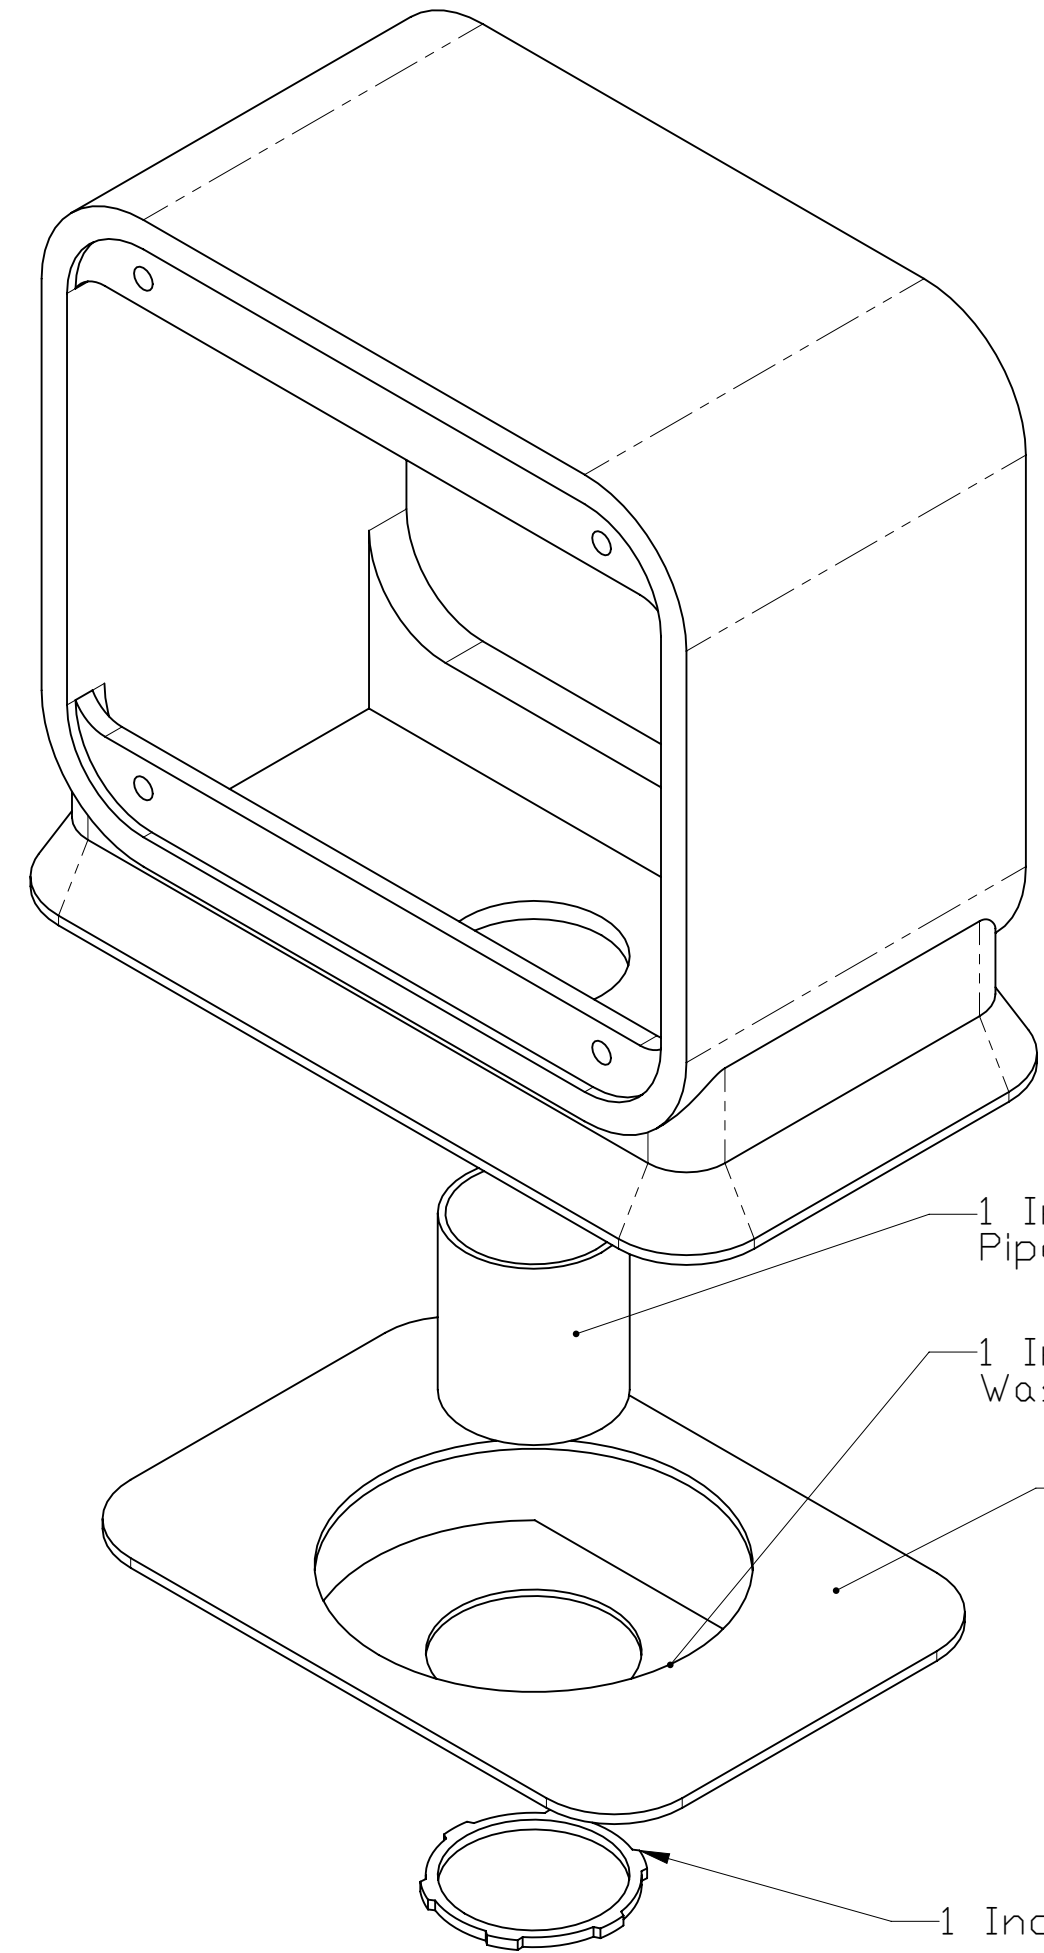

DESCRIPTION:
 Aluminum floor nozzle for up to (4)
 duplex receptacles (not included)

FRONT VIEW

RIGHT VIEW

ISOMETRIC EXPLODED VIEW

BOTTOM VIEW

**LEW ELECTRIC
 FITTINGS COMPANY**
 SERVING THE ELCTRICAL INDUSTRY SINCE 1901
 1801 W. St. Charles Rd. Maywood, IL 60153
 PHONE: 708-345-2075

UNLESS OTHERWISE SPECIFIED: DIMENSIONS ARE IN INCHES TOLERANCES: FRACTIONAL ± ANGULAR: MATCH ± BEND ± TWO PLACE DECIMAL ± THREE PLACE DECIMAL ± INTERPRET GEOMETRIC TOLERANCING PER: MATERIAL FINISH DO NOT SCALE DRAWING	DRAWN P.J.G.	NAME P.J.G.	DATE 12/5/2008		TITLE: FDN-709-A
					SIZE C
					DWG. NO. REV A
					WEIGHT: SHEET 13 OF 13