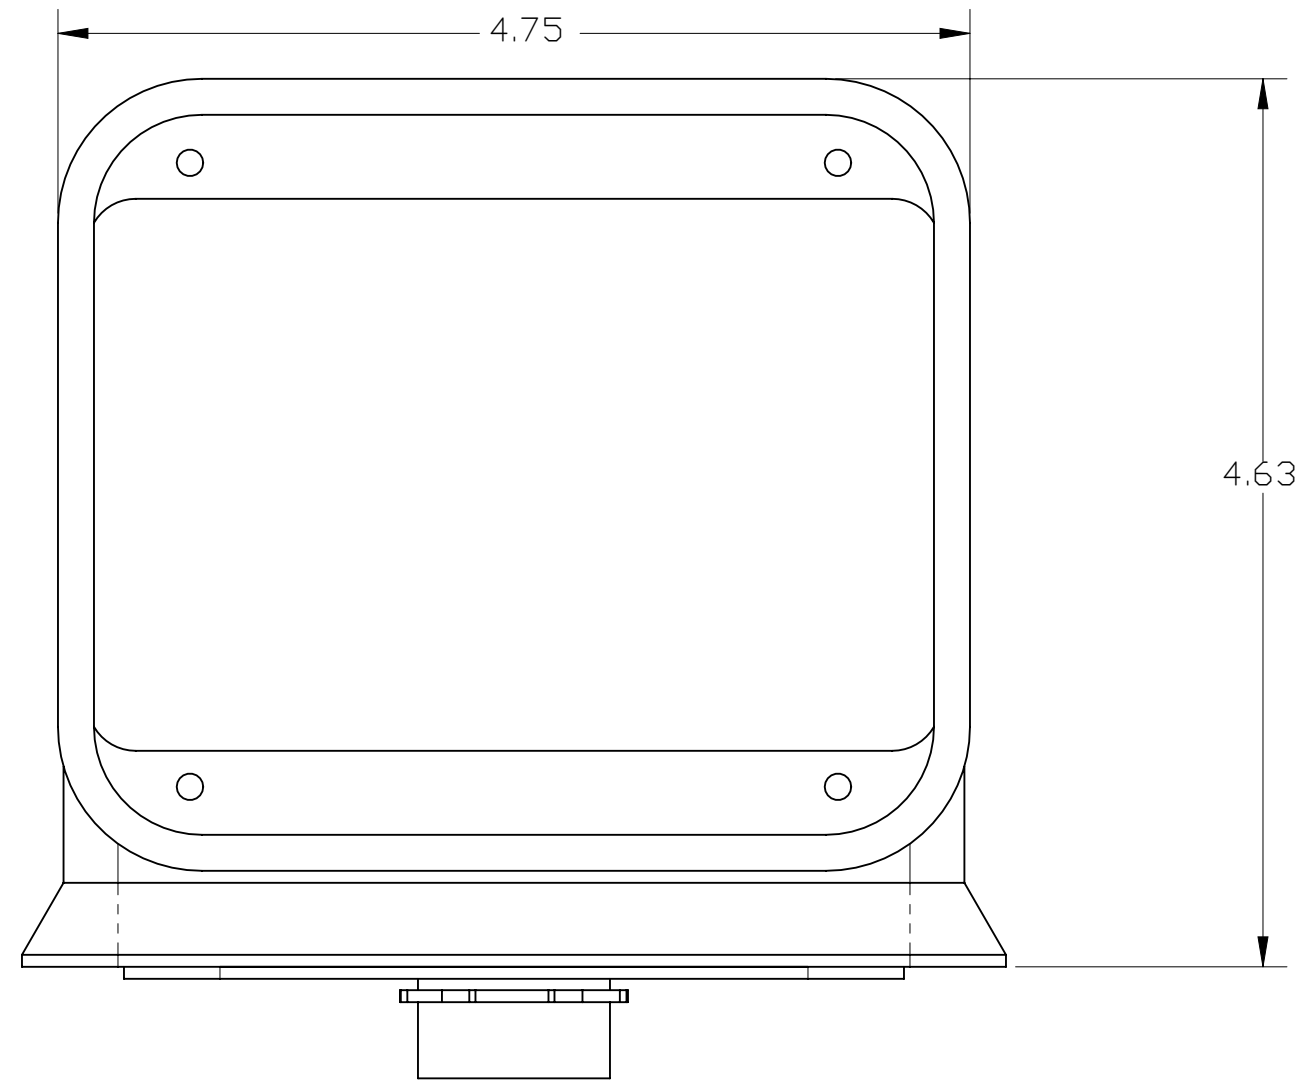

DESCRIPTION:
 Aluminum floor nozzle for up to (4)
 duplex receptacles (not included)

FRONT VIEW

RIGHT VIEW

ISOMETRIC EXPLODED VIEW

BOTTOM VIEW

**LEW ELECTRIC
 FITTINGS COMPANY**
 SERVING THE ELCTRICAL INDUSTRY SINCE 1901
 1801 W. St. Charles Rd. Maywood, IL 60153
 PHONE: 708-345-2075

UNLESS OTHERWISE SPECIFIED: DIMENSIONS ARE IN INCHES TOLERANCES: FRACTIONAL ± ANGULAR: MATCH ± BEND ± TWO PLACE DECIMAL ± THREE PLACE DECIMAL ± INTERPRET GEOMETRIC TOLERANCING PER: MATERIAL FINISH DO NOT SCALE DRAWING	DRAWN P.J.G.	NAME P.J.G.	DATE 12/5/2008		TITLE: FDN-709-A
					SIZE C
					DWG. NO. REV A
					WEIGHT: SHEET 13 OF 13