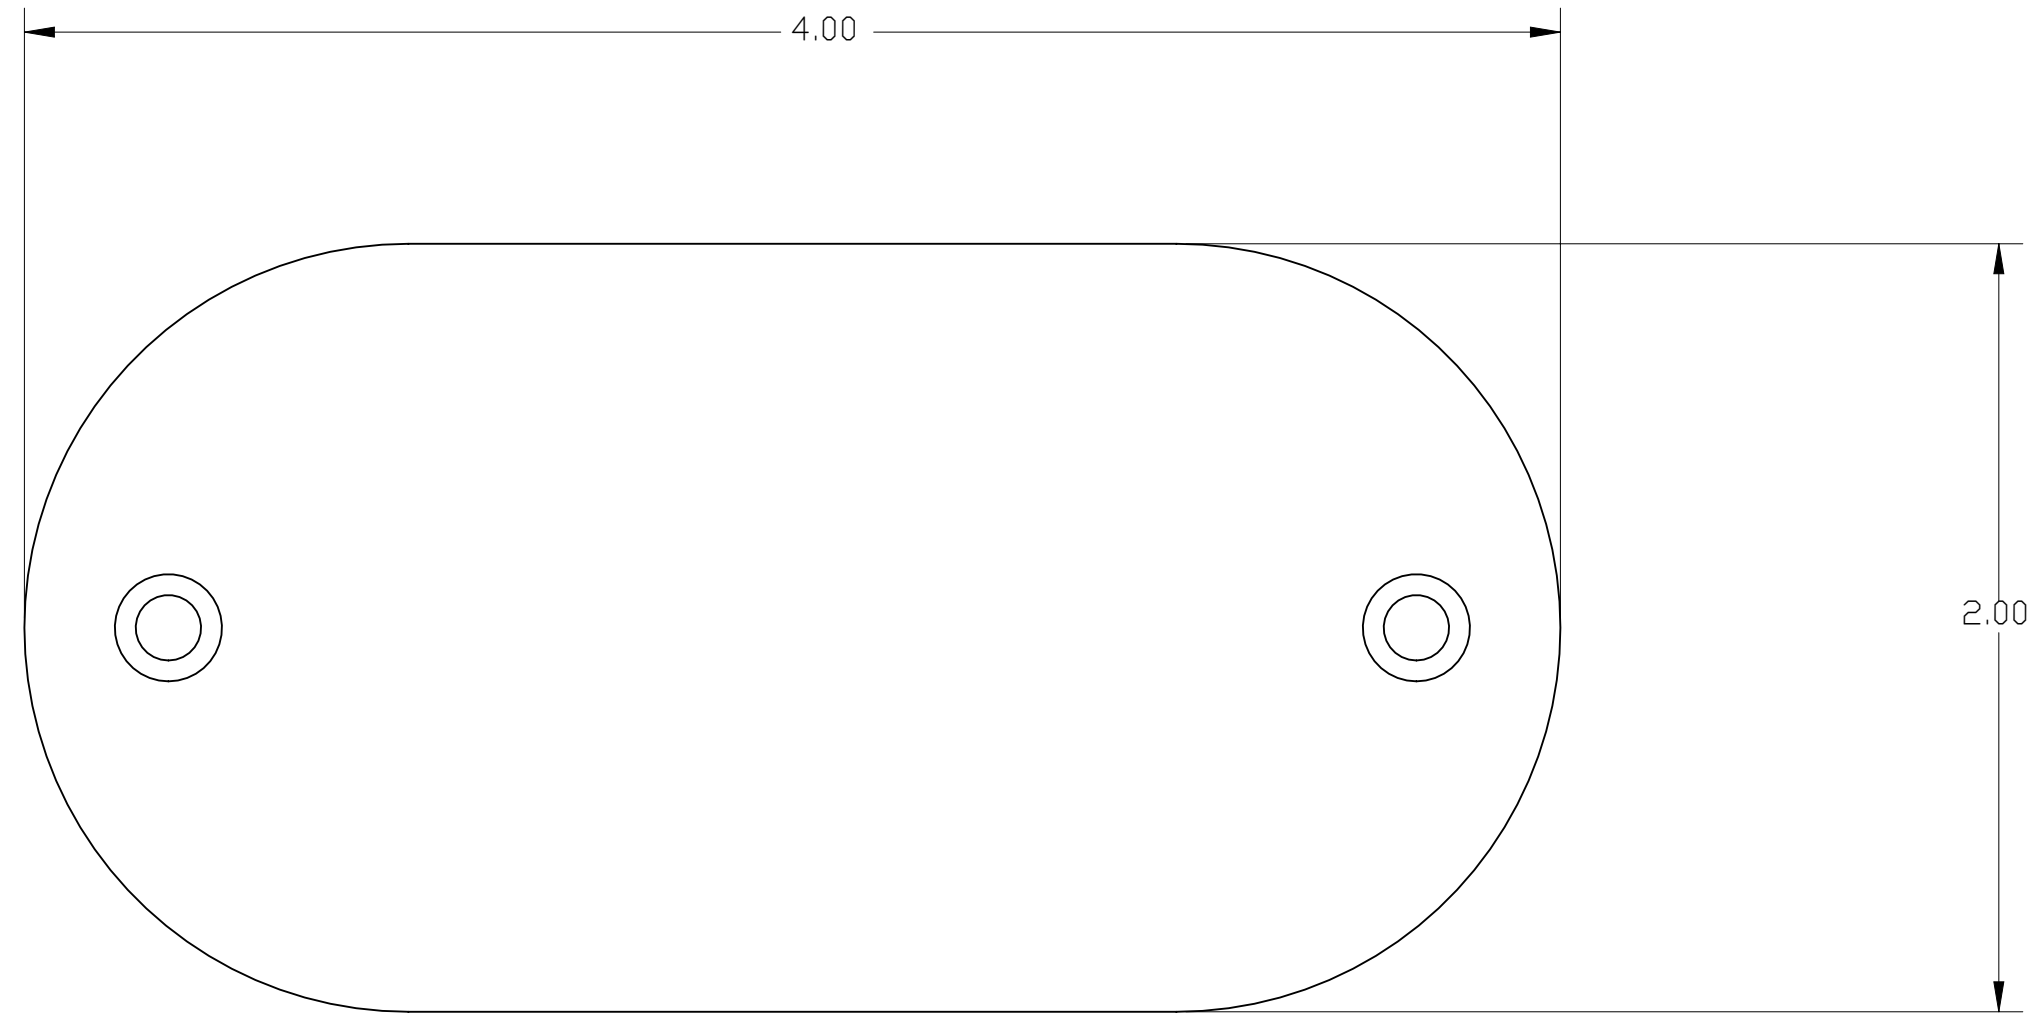

DESCRIPTION:
Blank nozzle plate.

TOP VIEW

FRONT VIEW

**LEW ELECTRIC
FITTINGS COMPANY**
SERVING THE ELCTRICAL INDUSTRY SINCE 1901
1801 W. St. Charles Rd. Maywood, IL 60153
PHONE: 708-345-2075

UNLESS OTHERWISE SPECIFIED:	DRAWN	NAME	DATE	TITLE: 803-A
DIMENSIONS ARE IN INCHES	P.J.G		12/5/2008	
TOLERANCES: FRACTIONAL: ± ANGULAR: MACH ± BEND ± TWO PLACE DECIMAL ± THREE PLACE DECIMAL ±				
INTERPRET GEOMETRIC TOLERANCING PER:				
MATERIAL	COMMENTS:			SIZE
FINISH				DWG. NO.
DO NOT SCALE DRAWING				REV
				WEIGHT:
				SHEET 5 OF 13