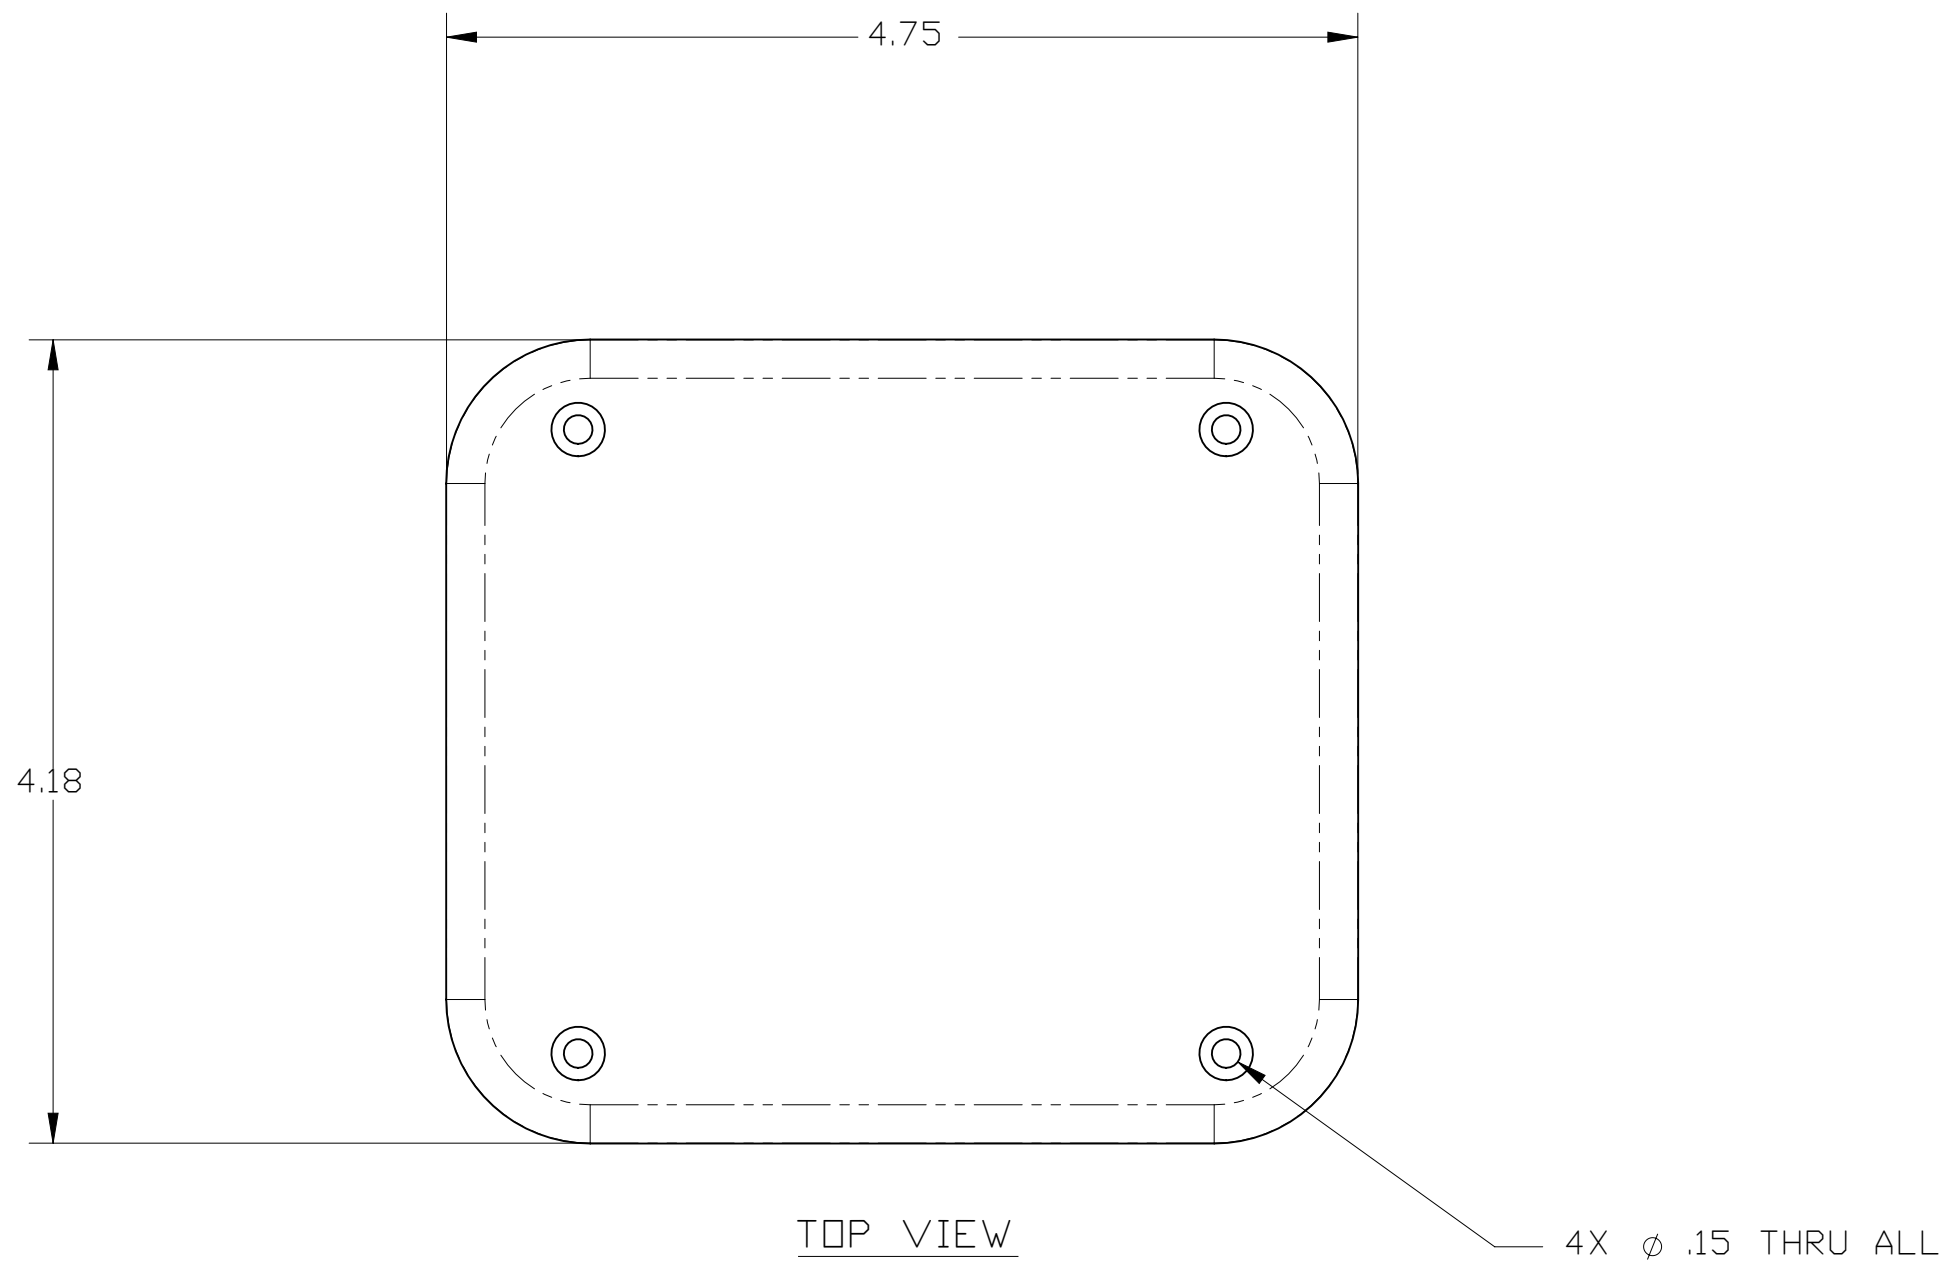

DESCRIPTION:
Blank nozzle plate.

LEW ELECTRIC
FITTINGS COMPANY
SERVING THE ELCTRICAL INDUSTRY SINCE 1901
1801 W. St. Charles Rd. Maywood, IL 60153
PHONE: 708-345-2075

UNLESS OTHERWISE SPECIFIED:	NAME	DATE	TITLE:	
DIMENSIONS ARE IN INCHES	DRAWN	P.JG	12/5/2008	712-A
TOLERANCES:				
FRACTIONAL: \pm				
ANGULAR: MACH \pm BEND \pm				
TWO PLACE DECIMAL \pm				SIZE
THREE PLACE DECIMAL \pm				DWG. NO.
INTERPRET GEOMETRIC TOLERANCING PER:	COMMENTS:			REV
MATERIAL				A
FINISH				WEIGHT:
DO NOT SCALE DRAWING				SHEET 4 OF 13