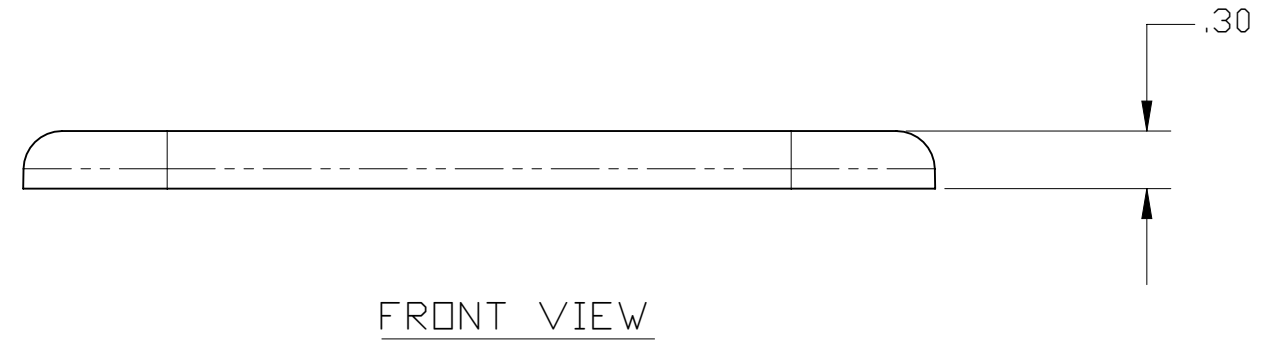

DESCRIPTION:
Blank nozzle plate.

LEW ELECTRIC
FITTINGS COMPANY
SERVING THE ELCTRICAL INDUSTRY SINCE 1901
1801 W. St. Charles Rd. Maywood, IL 60153
PHONE: 708-345-2075

UNLESS OTHERWISE SPECIFIED:	NAME	DATE	TITLE:	
DIMENSIONS ARE IN INCHES	DRAWN	P.JG	12/5/2008	712-A
TOLERANCES:				
FRACTIONAL: \pm				
ANGULAR: MACH \pm BEND \pm				
TWO PLACE DECIMAL \pm				SIZE
THREE PLACE DECIMAL \pm				DWG. NO.
INTERPRET GEOMETRIC TOLERANCING PER:	COMMENTS:			REV
MATERIAL				A
FINISH				WEIGHT:
DO NOT SCALE DRAWING				SHEET 4 OF 13