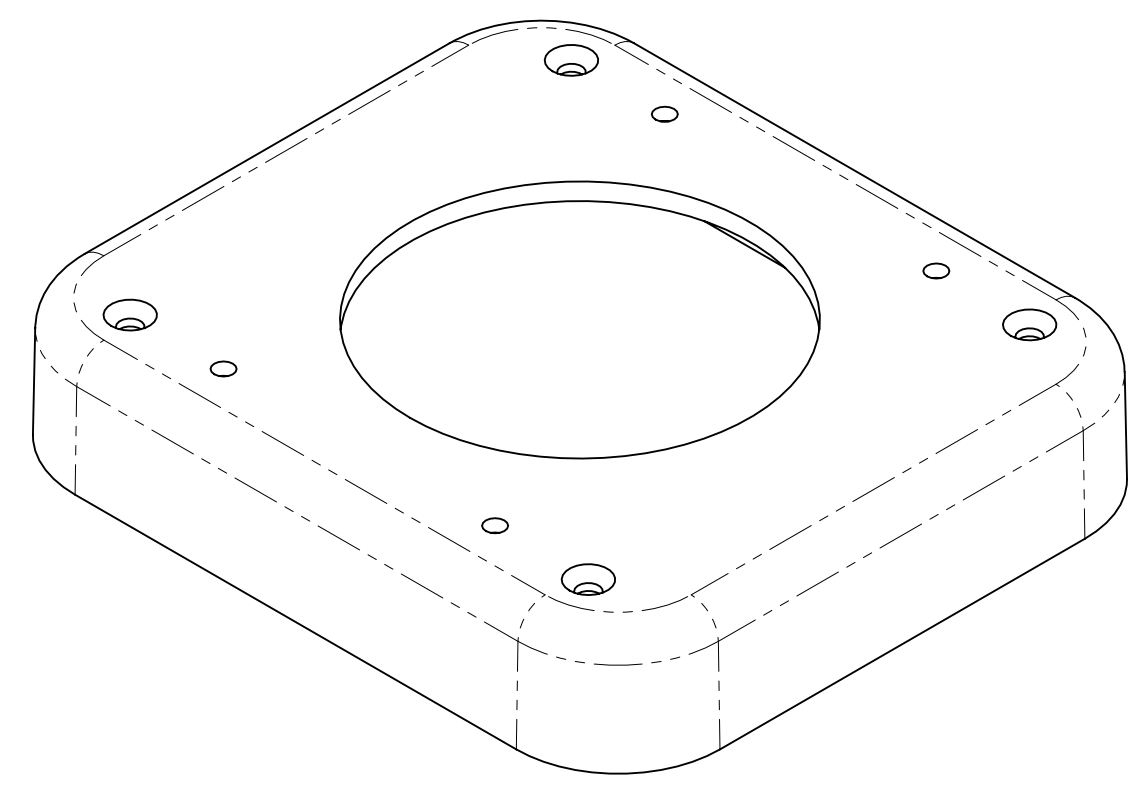

DESCRIPTION:  
Nozzle plate will accommodate 30-50 amp receptacle.

**LEW ELECTRIC FITTINGS COMPANY**  
SERVING THE ELCTRICAL INDUSTRY SINCE 1901  
1801 W. St. Charles Rd. Maywood, IL 60153  
PHONE: 708-345-2075

UNLESS OTHERWISE SPECIFIED:	NAME	DATE	TITLE: <b>711-A</b>
DIMENSIONS ARE IN INCHES	DRAWN	12/5/2008	
TOLERANCES: FRACTIONAL $\pm$ ANGULAR: MACH $\pm$ BEND $\pm$ TWO PLACE DECIMAL $\pm$ THREE PLACE DECIMAL $\pm$	P.J.G.		SIZE DWG. NO. REV <b>C</b> <b>711-A</b> <b>A</b>
INTERPRET GEOMETRIC TOLERANCING PER:	COMMENTS:		
MATERIAL			WEIGHT: SHEET 3 OF 13
FINISH			
DO NOT SCALE DRAWING			