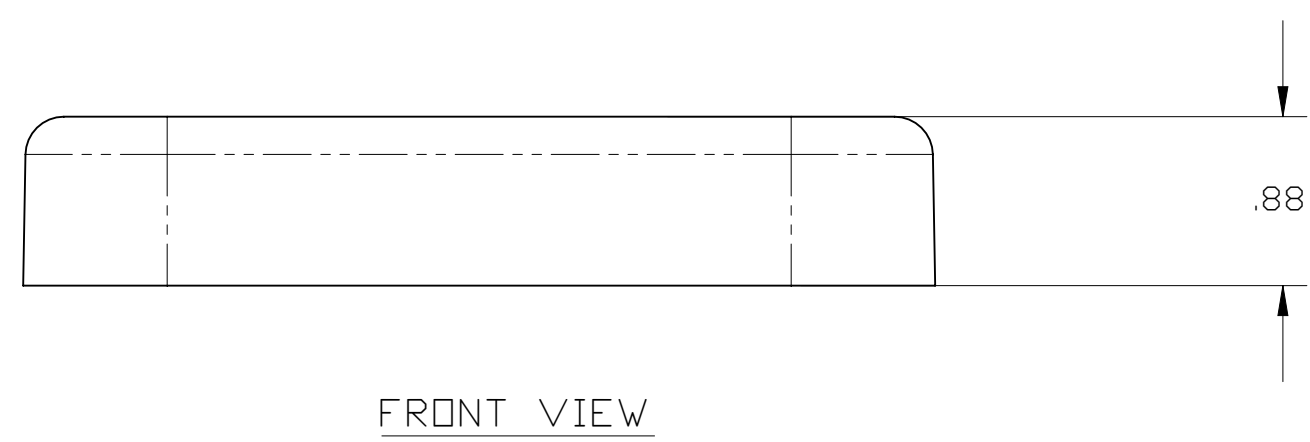

DESCRIPTION:  
Nozzle plate will accommodate 30-50 amp receptacle.

**LEW ELECTRIC FITTINGS COMPANY**  
SERVING THE ELCTRICAL INDUSTRY SINCE 1901  
1801 W. St. Charles Rd. Maywood, IL 60153  
PHONE: 708-345-2075

UNLESS OTHERWISE SPECIFIED:	NAME	DATE	TITLE: <b>711-A</b>
DIMENSIONS ARE IN INCHES	DRAWN	12/5/2008	
TOLERANCES: FRACTIONAL $\pm$ ANGULAR: MACH $\pm$ BEND $\pm$ TWO PLACE DECIMAL $\pm$ THREE PLACE DECIMAL $\pm$	P.J.G.		SIZE DWG. NO. REV <b>C</b> <b>711-A</b> <b>A</b>
INTERPRET GEOMETRIC TOLERANCING PER:	COMMENTS:		
MATERIAL			WEIGHT: SHEET 3 OF 13
FINISH			
DO NOT SCALE DRAWING			