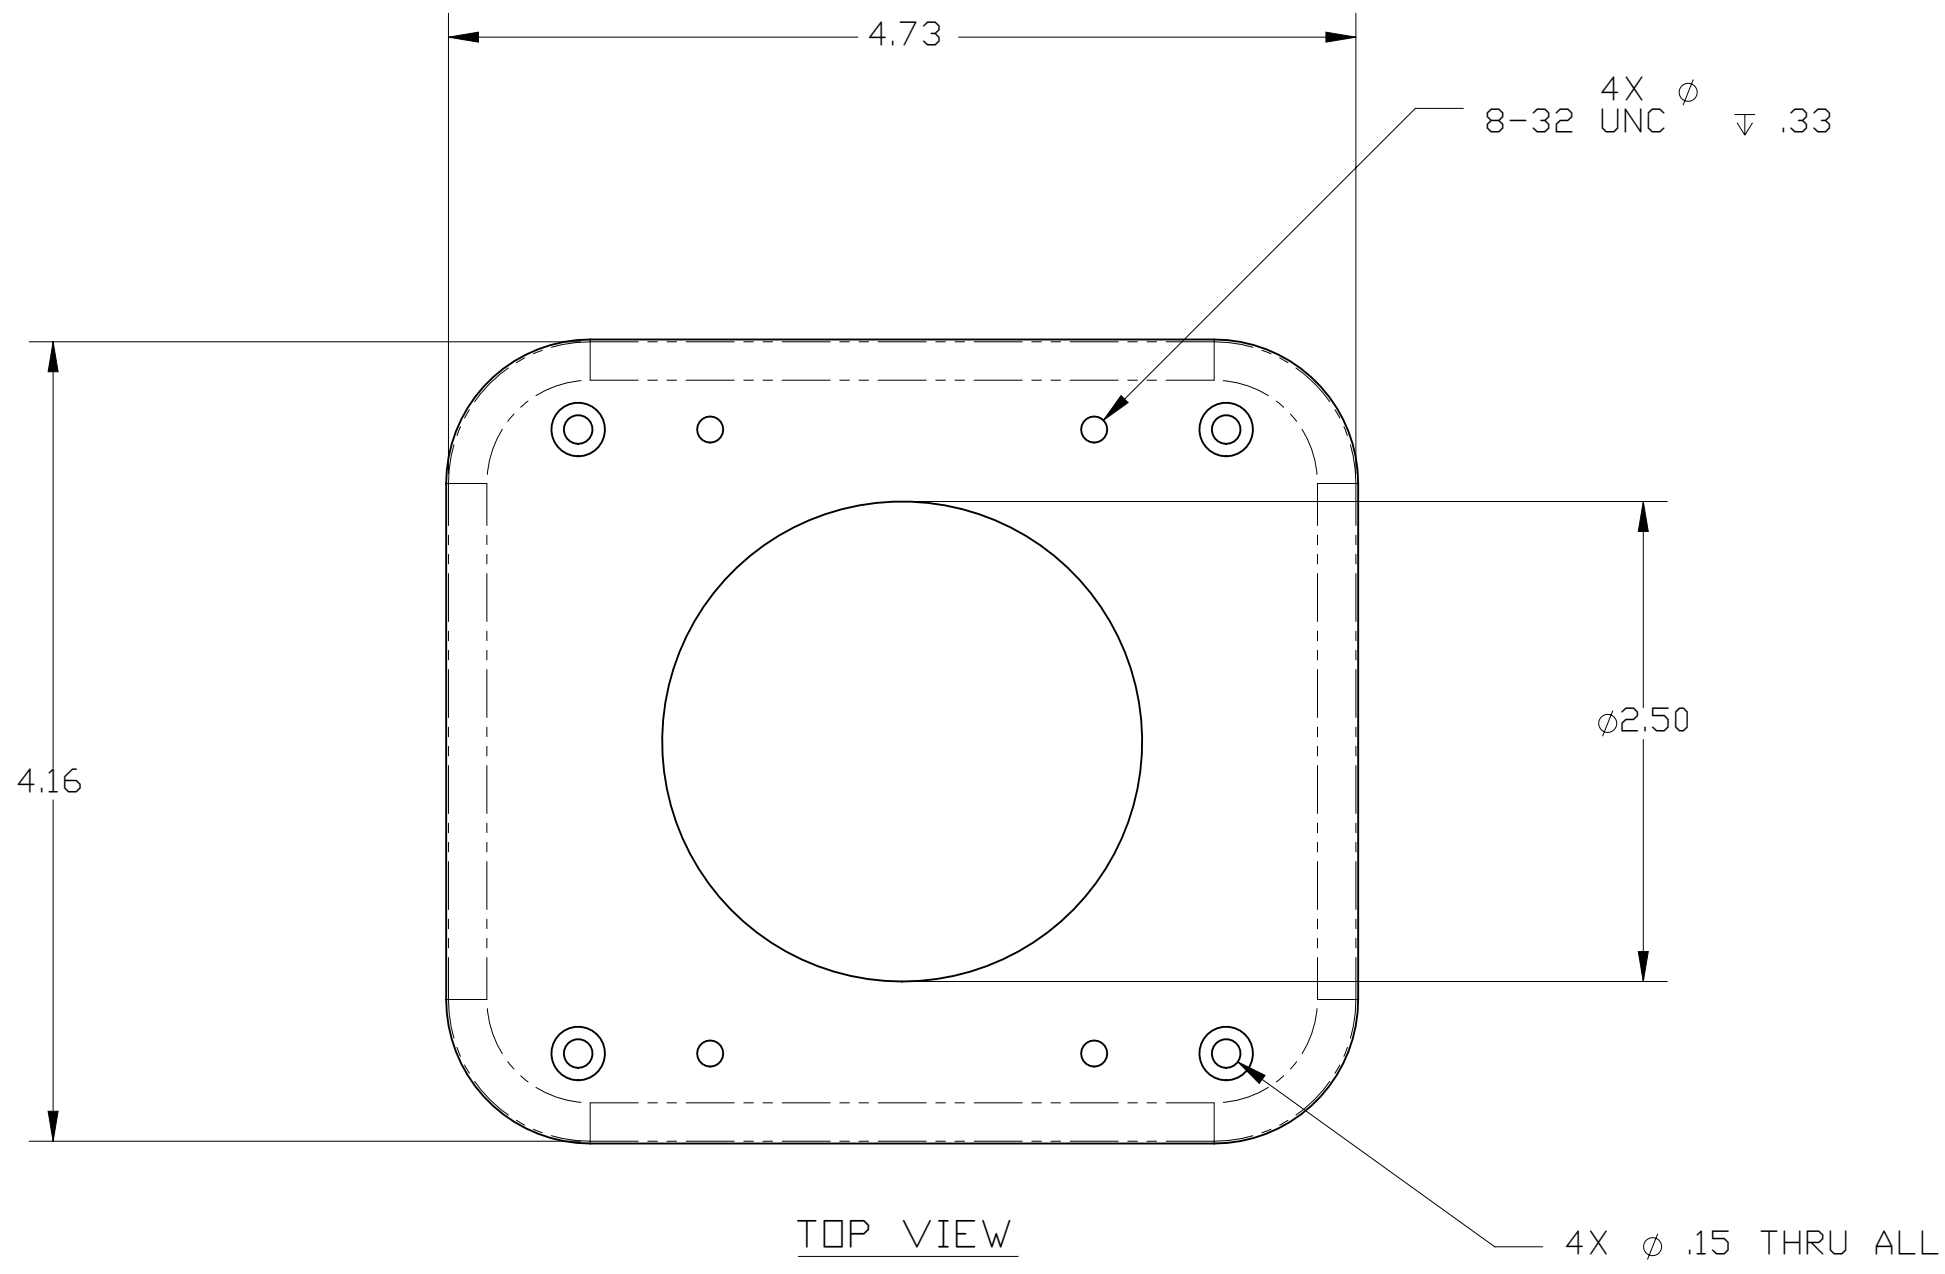

DESCRIPTION:  
Nozzle plate will accommodate 30-50 amp receptacle.

**LEW ELECTRIC FITTINGS COMPANY**  
SERVING THE ELCTRICAL INDUSTRY SINCE 1901  
1801 W. St. Charles Rd. Maywood, IL 60153  
PHONE: 708-345-2075

UNLESS OTHERWISE SPECIFIED:	NAME	DATE	TITLE: <b>711-A</b>
DIMENSIONS ARE IN INCHES	DRAWN	12/5/2008	
TOLERANCES: FRACTIONAL $\pm$ ANGULAR: MACH $\pm$ BEND $\pm$ TWO PLACE DECIMAL $\pm$ THREE PLACE DECIMAL $\pm$	P.J.G.		SIZE DWG. NO. REV <b>C</b> <b>711-A</b> <b>A</b>
INTERPRET GEOMETRIC TOLERANCING PER:	COMMENTS:		
MATERIAL			WEIGHT: SHEET 3 OF 13
FINISH			
DO NOT SCALE DRAWING			