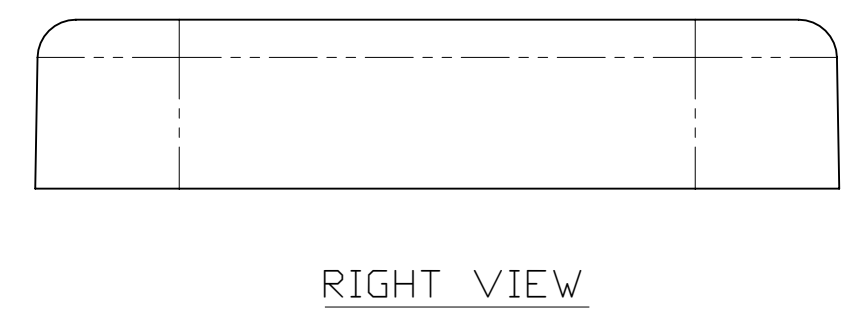

DESCRIPTION:  
Nozzle plate will accommodate 30-50 amp receptacle.

**LEW ELECTRIC FITTINGS COMPANY**  
SERVING THE ELCTRICAL INDUSTRY SINCE 1901  
1801 W. St. Charles Rd. Maywood, IL 60153  
PHONE: 708-345-2075

UNLESS OTHERWISE SPECIFIED:	NAME	DATE	TITLE: <b>711-A</b>
DIMENSIONS ARE IN INCHES	DRAWN	12/5/2008	
TOLERANCES: FRACTIONAL $\pm$ ANGULAR: MACH $\pm$ BEND $\pm$ TWO PLACE DECIMAL $\pm$ THREE PLACE DECIMAL $\pm$	P.J.G.		SIZE DWG. NO. REV <b>C</b> <b>711-A</b> <b>A</b>
INTERPRET GEOMETRIC TOLERANCING PER:	COMMENTS:		
MATERIAL			WEIGHT: SHEET 3 OF 13
FINISH			
DO NOT SCALE DRAWING			