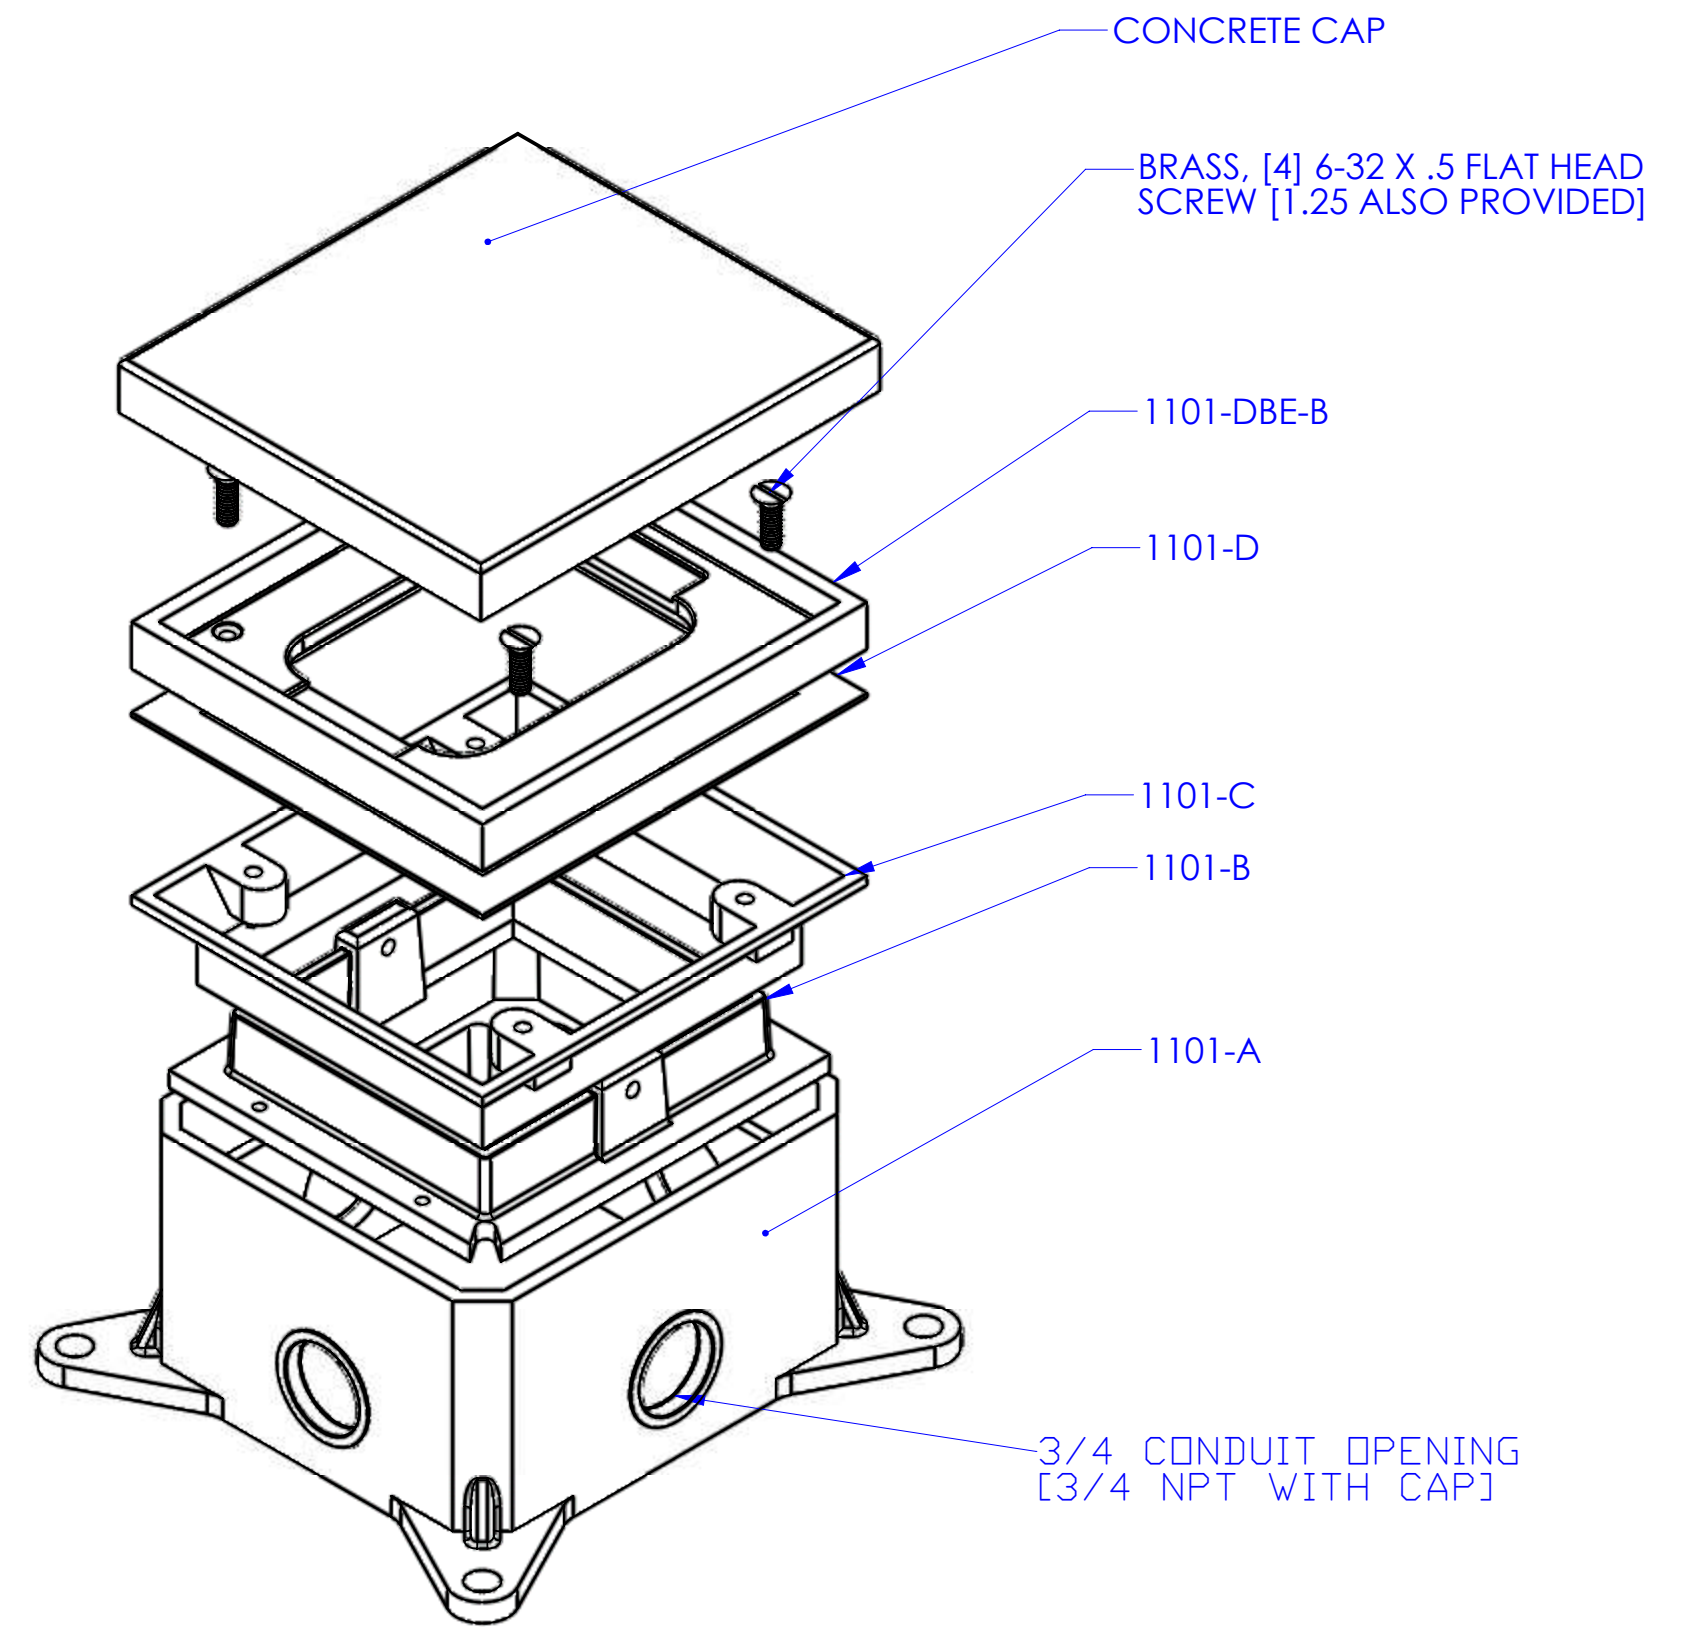

DESCRIPTION:
BRASS, DEEP, SINGLE GANG CAST BOX-FULLY ADJUSTABLE

**LEW ELECTRIC
FITTINGS COMPANY**
SERVING THE ELCTRICAL INDUSTRY SINCE 1901

1801 W. St. Charles Rd. Maywood, IL 60153
PHONE: 708-345-2075

UNLESS OTHERWISE SPECIFIED:		NAME	DATE
DIMENSIONS ARE IN INCHES		DRAWN	PJG 8/30/2007
TOLERANCES:			
FRACTIONAL ±			
ANGULAR: MACH ± BEND ±			
TWO PLACE DECIMAL ±			
THREE PLACE DECIMAL ±			
INTERPRET GEOMETRIC TOLERANCING PER:		COMMENTS:	
MATERIAL			
FINISH			
DO NOT SCALE DRAWING			

TITLE:
1101-58

SIZE A	DWG. NO. 1001380	REV A
------------------	---------------------	-----------------

WEIGHT: SHEET 6 OF 12