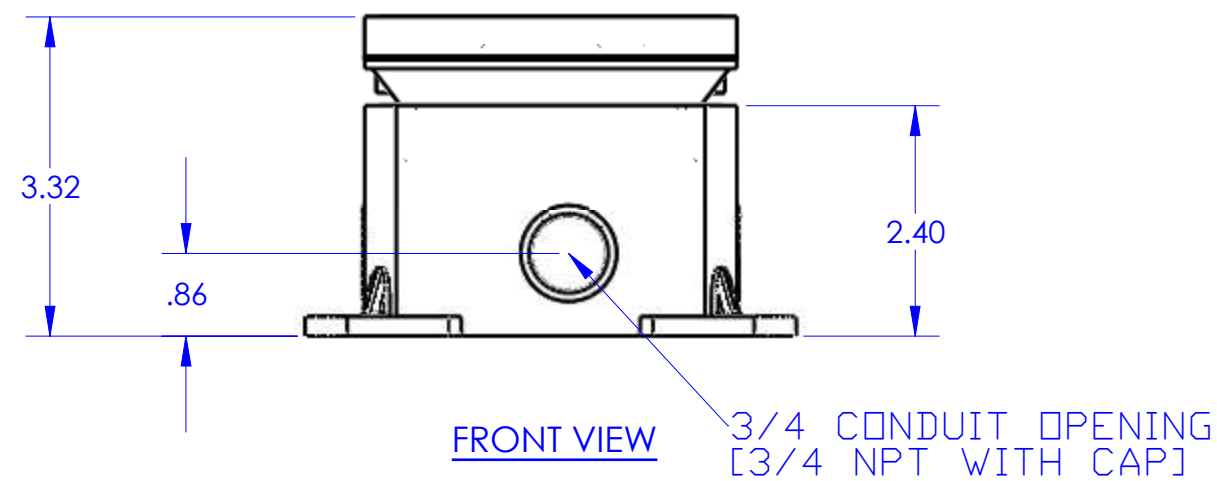

DESCRIPTION:
BRASS, DEEP, SINGLE GANG CAST BOX-FULLY ADJUSTABLE

**LEW ELECTRIC
FITTINGS COMPANY**
SERVING THE ELCTRICAL INDUSTRY SINCE 1901

1801 W. St. Charles Rd. Maywood, IL 60153
PHONE: 708-345-2075

UNLESS OTHERWISE SPECIFIED:		NAME	DATE
DIMENSIONS ARE IN INCHES		DRAWN	PJG 8/30/2007
TOLERANCES:			
FRACTIONAL ±			
ANGULAR: MACH ± BEND ±			
TWO PLACE DECIMAL ±			
THREE PLACE DECIMAL ±			
INTERPRET GEOMETRIC TOLERANCING PER:		COMMENTS:	
MATERIAL			
FINISH			
DO NOT SCALE DRAWING			

TITLE:
1101-58

SIZE A	DWG. NO. 1001380	REV A
------------------	---------------------	-----------------

WEIGHT: SHEET 6 OF 12