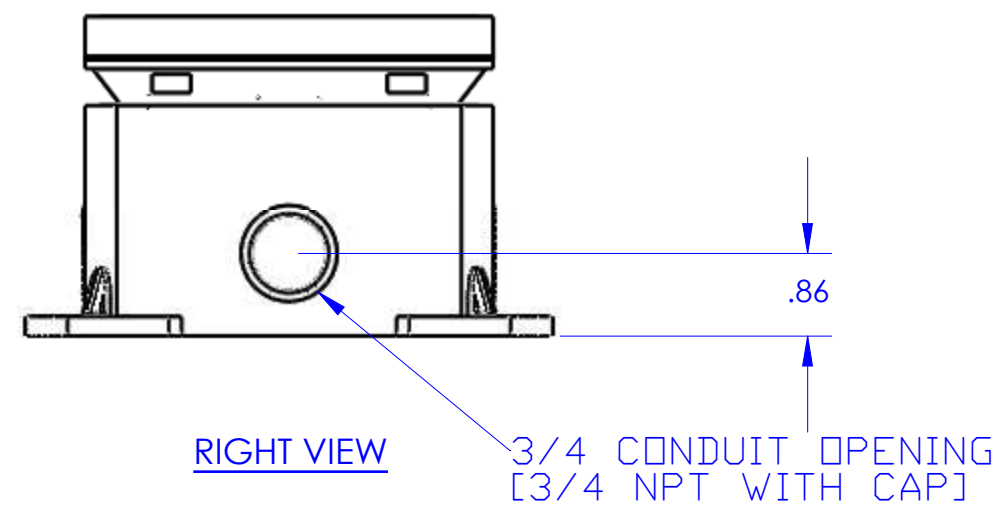

DESCRIPTION:
BRASS, DEEP, SINGLE GANG CAST BOX-FULLY ADJUSTABLE

**LEW ELECTRIC
FITTINGS COMPANY**
SERVING THE ELCTRICAL INDUSTRY SINCE 1901

1801 W. St. Charles Rd. Maywood, IL 60153
PHONE: 708-345-2075

UNLESS OTHERWISE SPECIFIED:		NAME	DATE
DIMENSIONS ARE IN INCHES		DRAWN	PJG 8/30/2007
TOLERANCES:			
FRACTIONAL ±			
ANGULAR: MACH ± BEND ±			
TWO PLACE DECIMAL ±			
THREE PLACE DECIMAL ±			
INTERPRET GEOMETRIC TOLERANCING PER:		COMMENTS:	
MATERIAL			
FINISH			
DO NOT SCALE DRAWING			

TITLE:
1101-58

SIZE A	DWG. NO. 1001380	REV A
------------------	---------------------	-----------------

WEIGHT: SHEET 6 OF 12