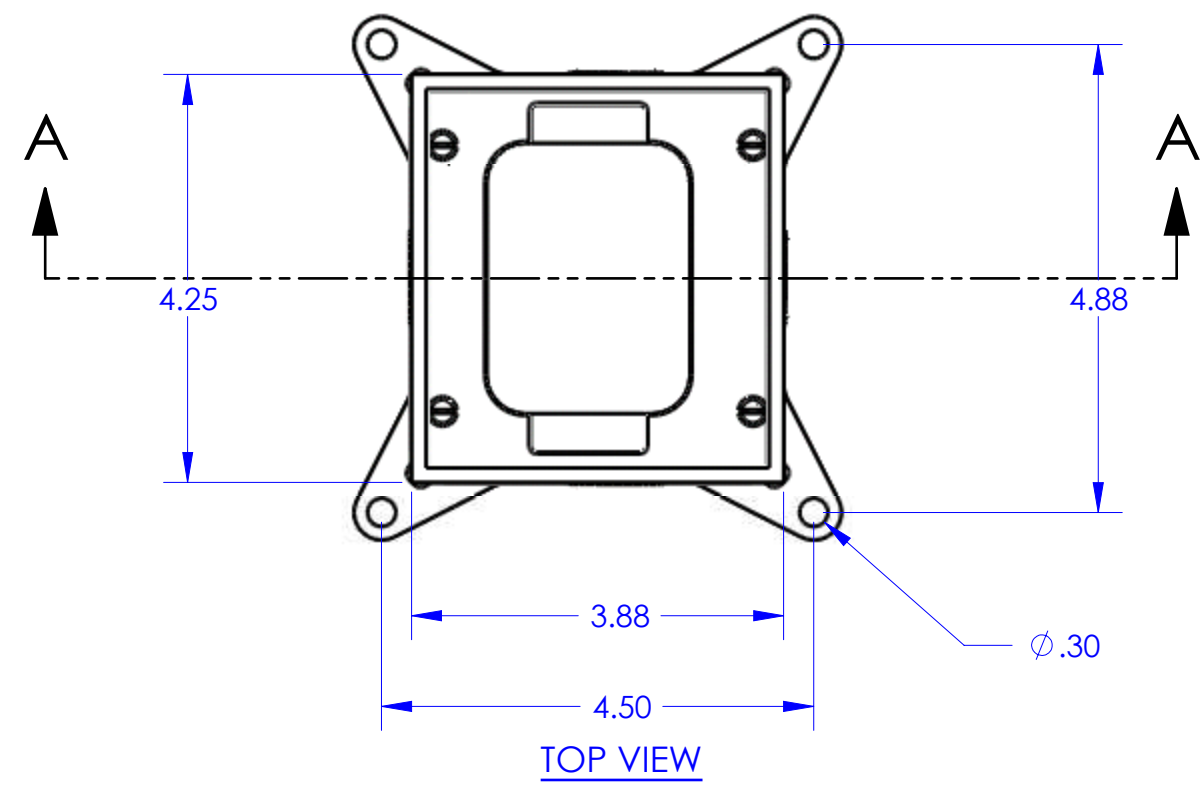

DESCRIPTION:
BRASS, DEEP, SINGLE GANG CAST BOX-FULLY ADJUSTABLE

**LEW ELECTRIC
FITTINGS COMPANY**
SERVING THE ELCTRICAL INDUSTRY SINCE 1901

1801 W. St. Charles Rd. Maywood, IL 60153
PHONE: 708-345-2075

UNLESS OTHERWISE SPECIFIED:		NAME	DATE
DIMENSIONS ARE IN INCHES		DRAWN	PJG 8/30/2007
TOLERANCES:			
FRACTIONAL ±			
ANGULAR: MACH ± BEND ±			
TWO PLACE DECIMAL ±			
THREE PLACE DECIMAL ±			
INTERPRET GEOMETRIC TOLERANCING PER:		COMMENTS:	
MATERIAL			
FINISH			
DO NOT SCALE DRAWING			

TITLE:
1101-58

SIZE A	DWG. NO. 1001380	REV A
------------------	---------------------	-----------------

WEIGHT: SHEET 6 OF 12