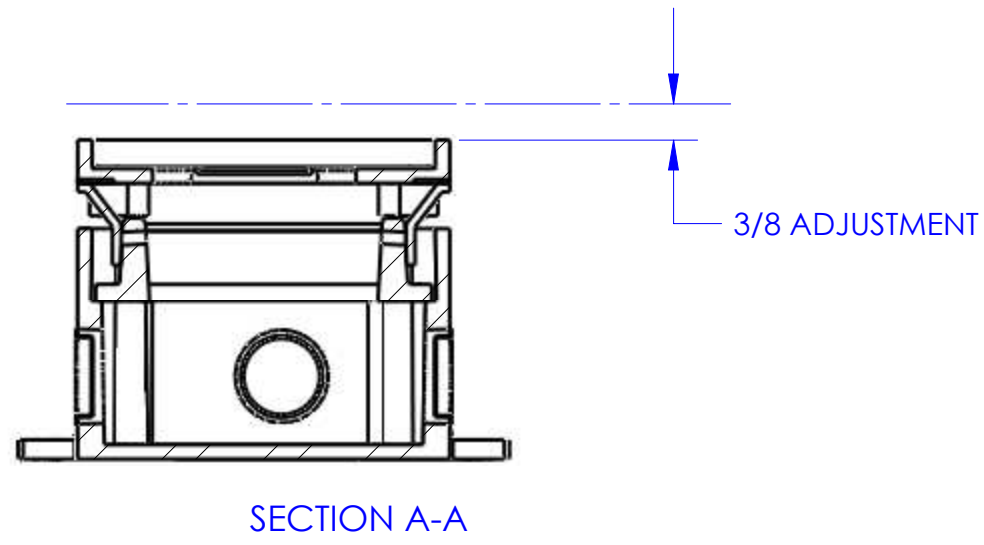

DESCRIPTION:
BRASS, DEEP, SINGLE GANG CAST BOX-FULLY ADJUSTABLE

**LEW ELECTRIC
FITTINGS COMPANY**
SERVING THE ELCTRICAL INDUSTRY SINCE 1901

1801 W. St. Charles Rd. Maywood, IL 60153
PHONE: 708-345-2075

UNLESS OTHERWISE SPECIFIED:		NAME	DATE
DIMENSIONS ARE IN INCHES		DRAWN	PJG 8/30/2007
TOLERANCES:			
FRACTIONAL ±			
ANGULAR: MACH ± BEND ±			
TWO PLACE DECIMAL ±			
THREE PLACE DECIMAL ±			
INTERPRET GEOMETRIC TOLERANCING PER:		COMMENTS:	
MATERIAL			
FINISH			
DO NOT SCALE DRAWING			

TITLE:
1101-58

SIZE A	DWG. NO. 1001380	REV A
------------------	---------------------	-----------------

WEIGHT: SHEET 6 OF 12